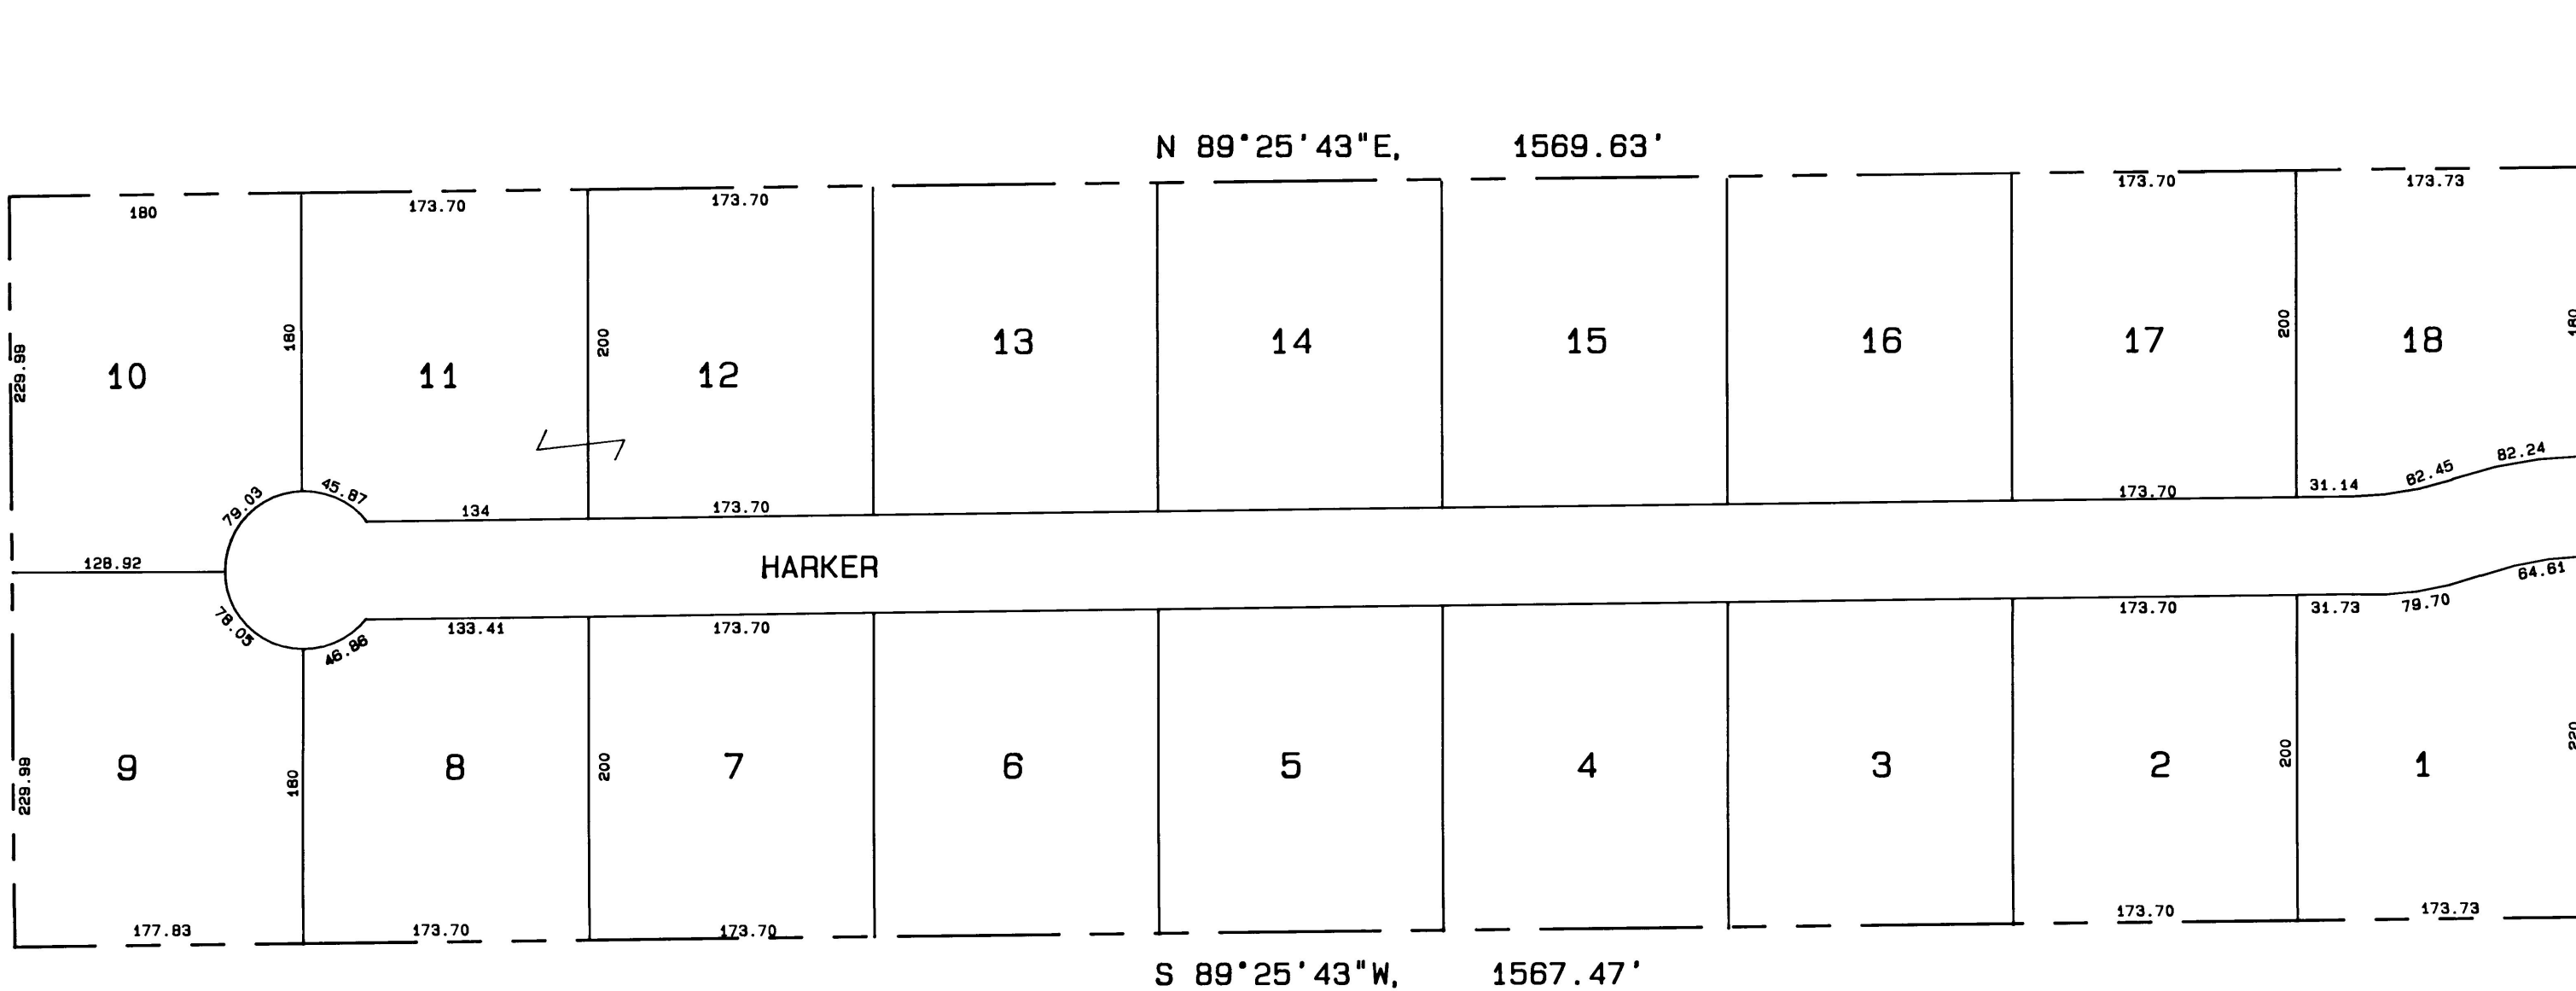

N 0°16'43"W, 459.98'

S 0°00'31"E, 460'

F. M. 1141

HARKER TRAIL

MEADOWVIEW RANCH ESTATES