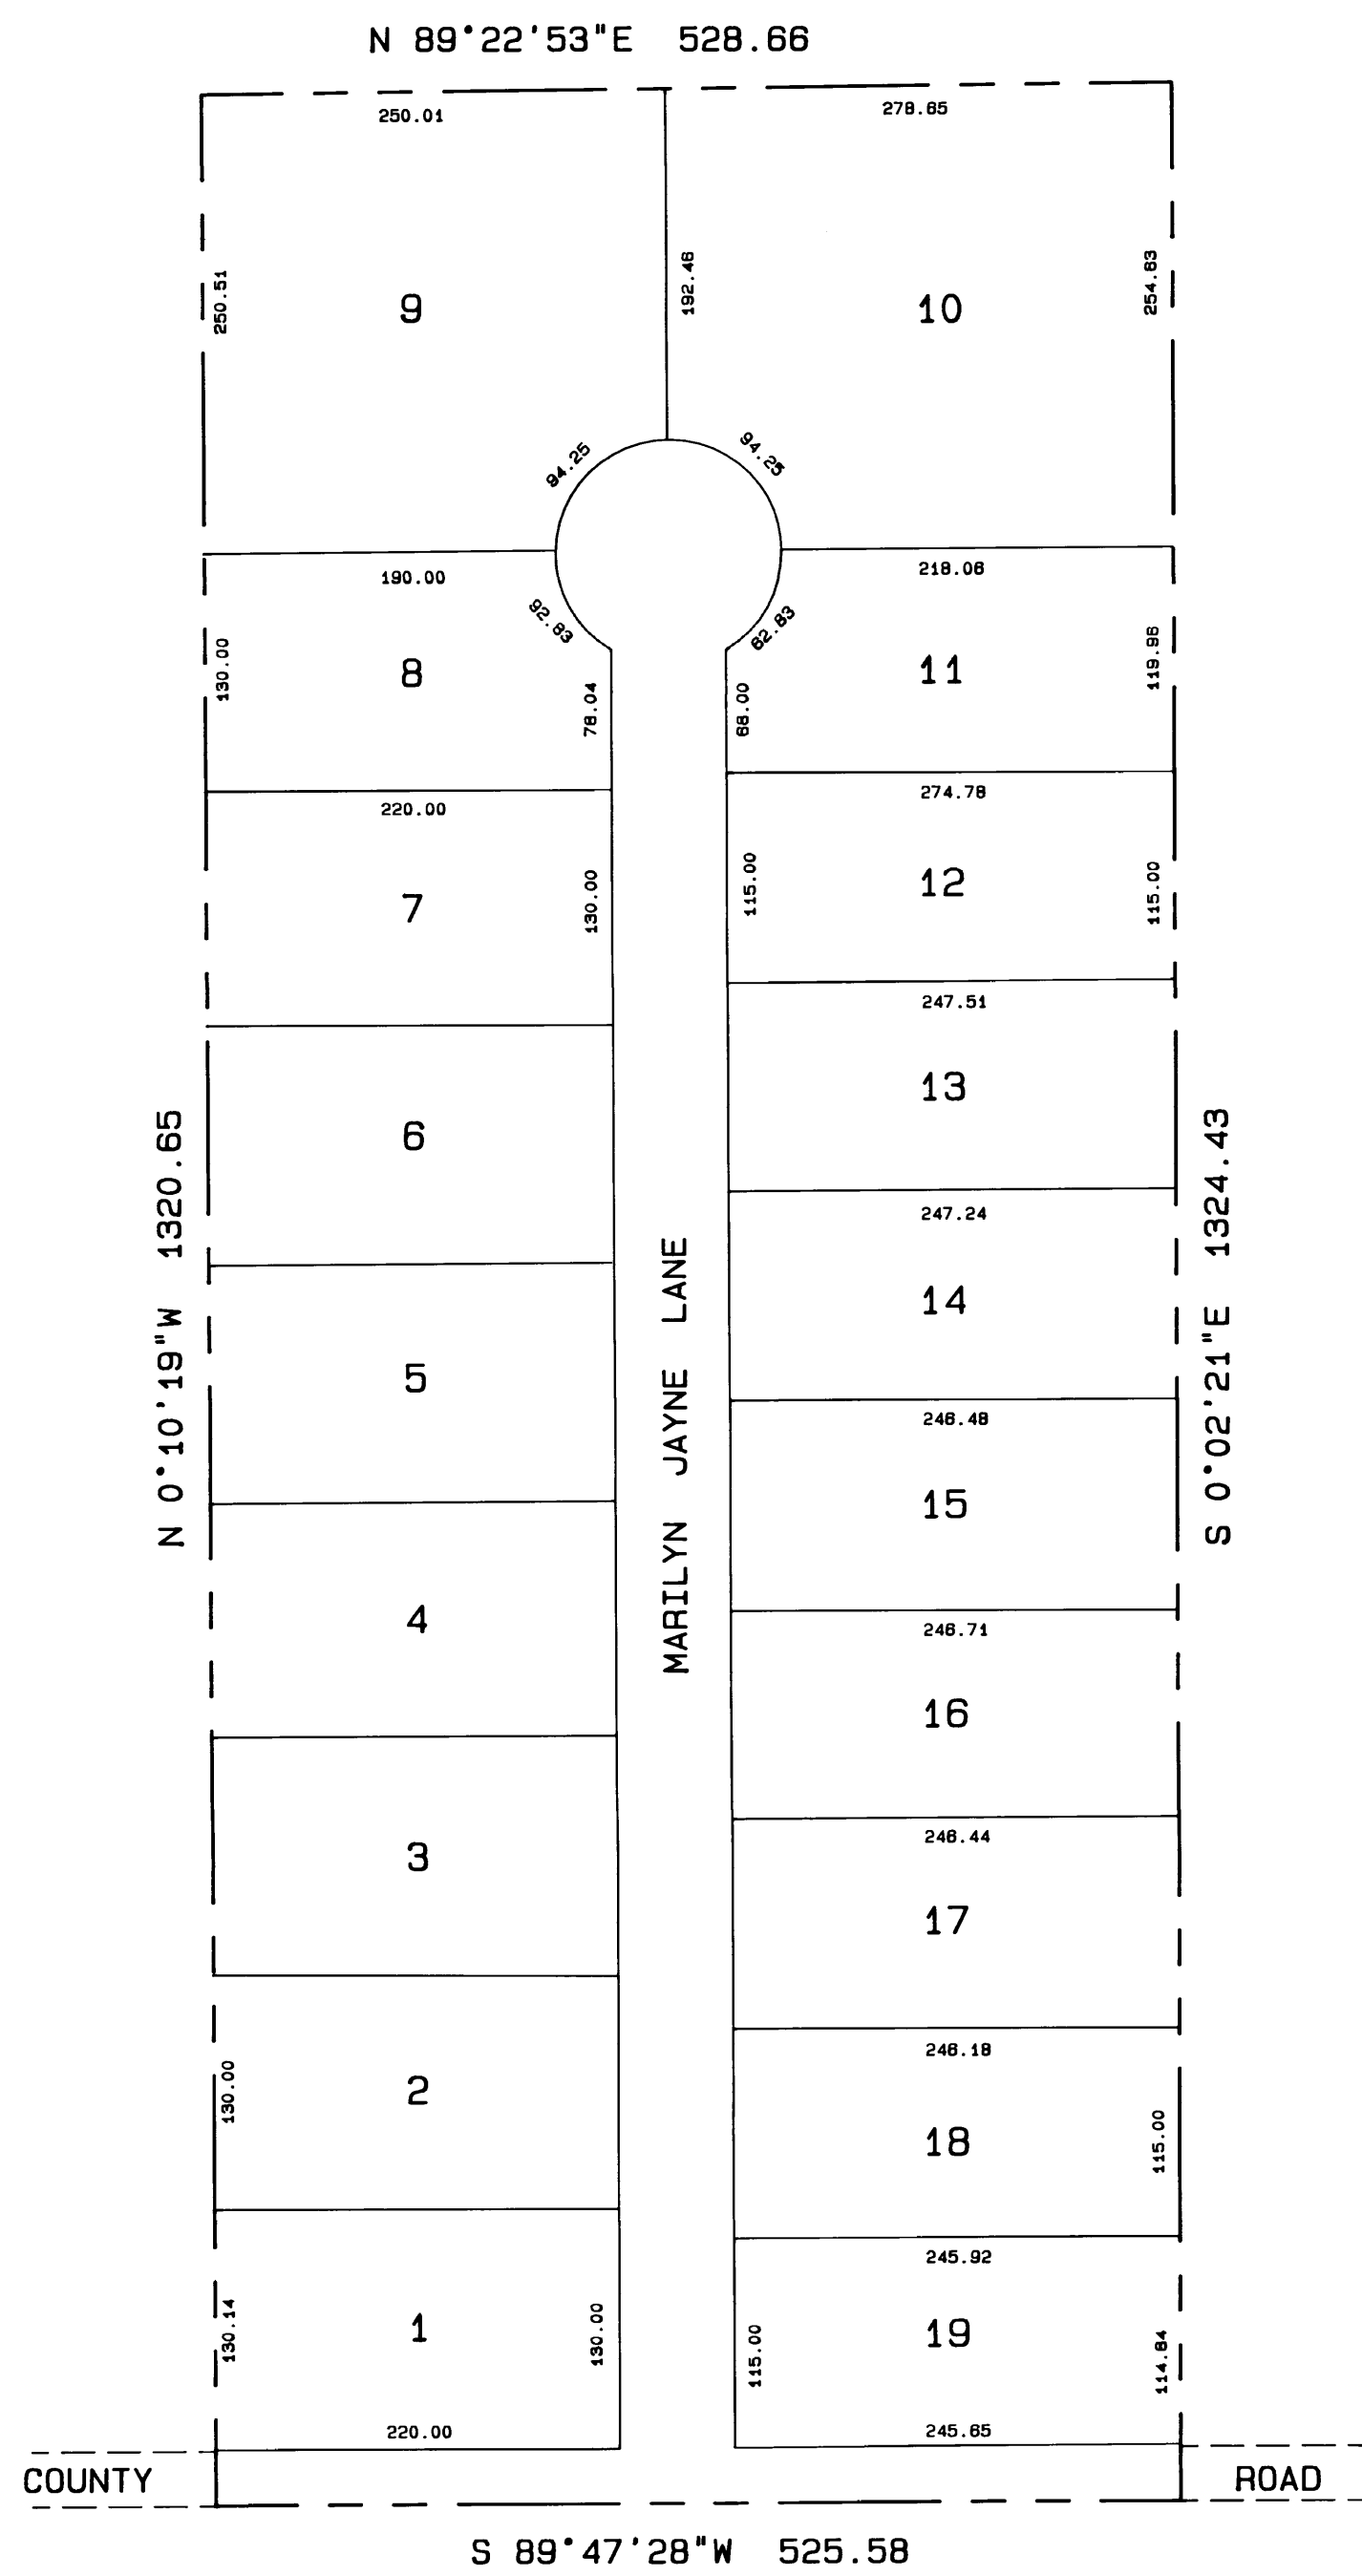

MEADOWVIEW RANCH  
ESTATES

MAP NO.  
4355

**DESIGN TECH, INC.**  
P.O. Box 610149  
D/FW Airport, Texas 75261  
817/Netra/589-0399

MAYTONA RANCH ESTATES  
(RW)  
ROCKWALL CENTRAL APPRAISAL DISTRICT  
106 N. SAN JACINTO ROCKWALL, TEXAS 75087 (214) 722-2034

TAX ROLL REFERENCE NO: 4355  
DATE DRAWN: 6/15/84  
REVISIONS:

ABSTRACT NO.  
WM. DALTON  
A-72  
AERIAL NO