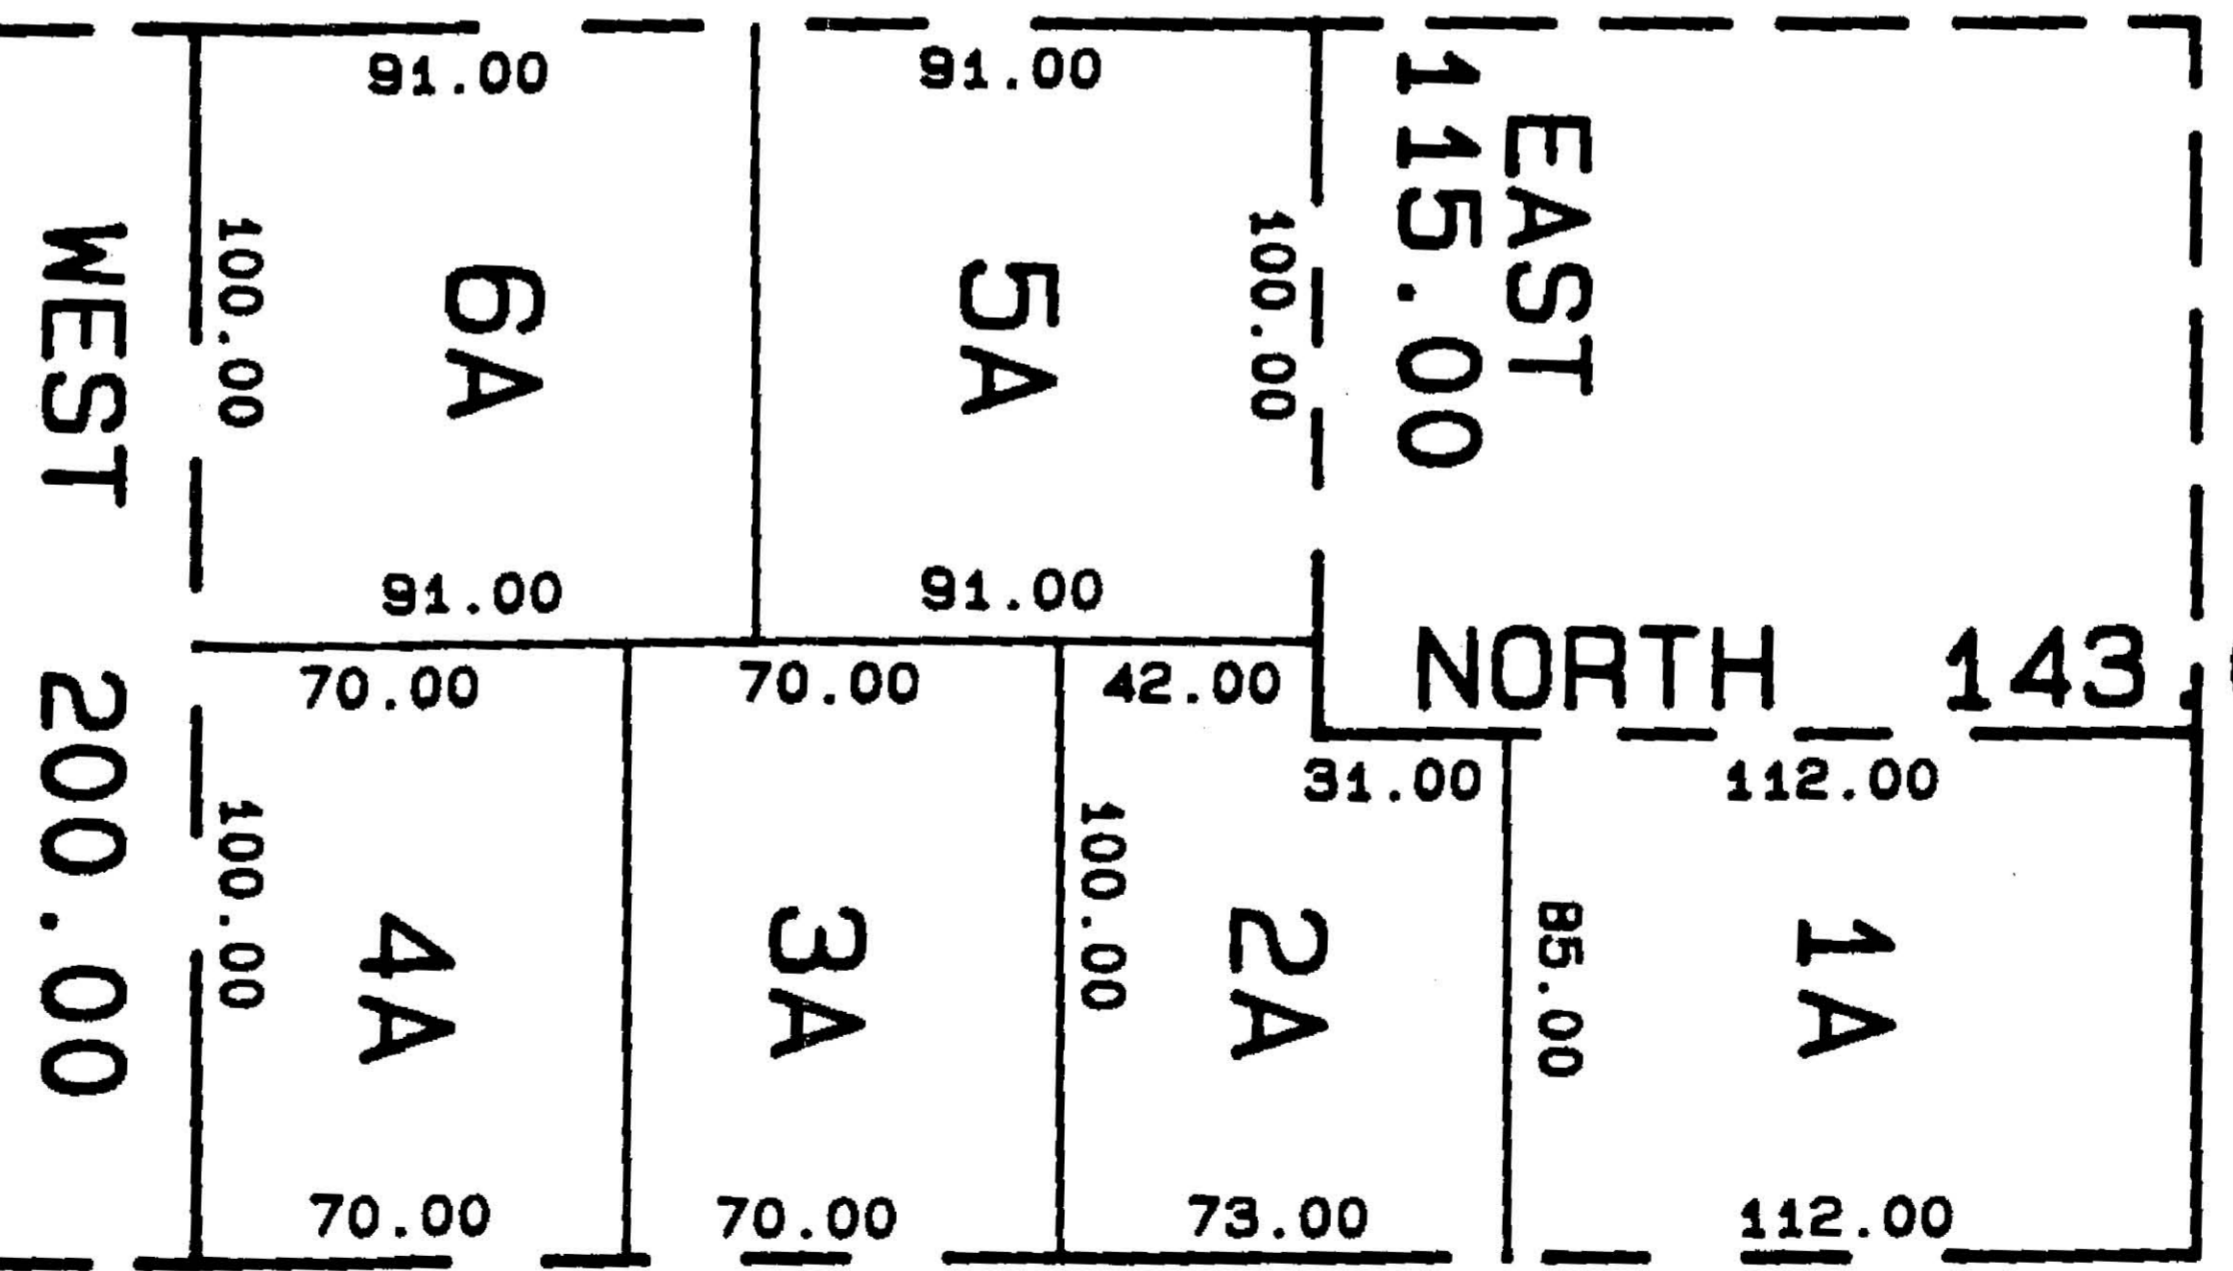

BOYDSTON ST.

DAVEY

CROCKETT ST.

NORTH 182.00

EAST 85.00

NORTH 143.00

SOUTH 325.00

PETERS COLONY S

WEST 200.00