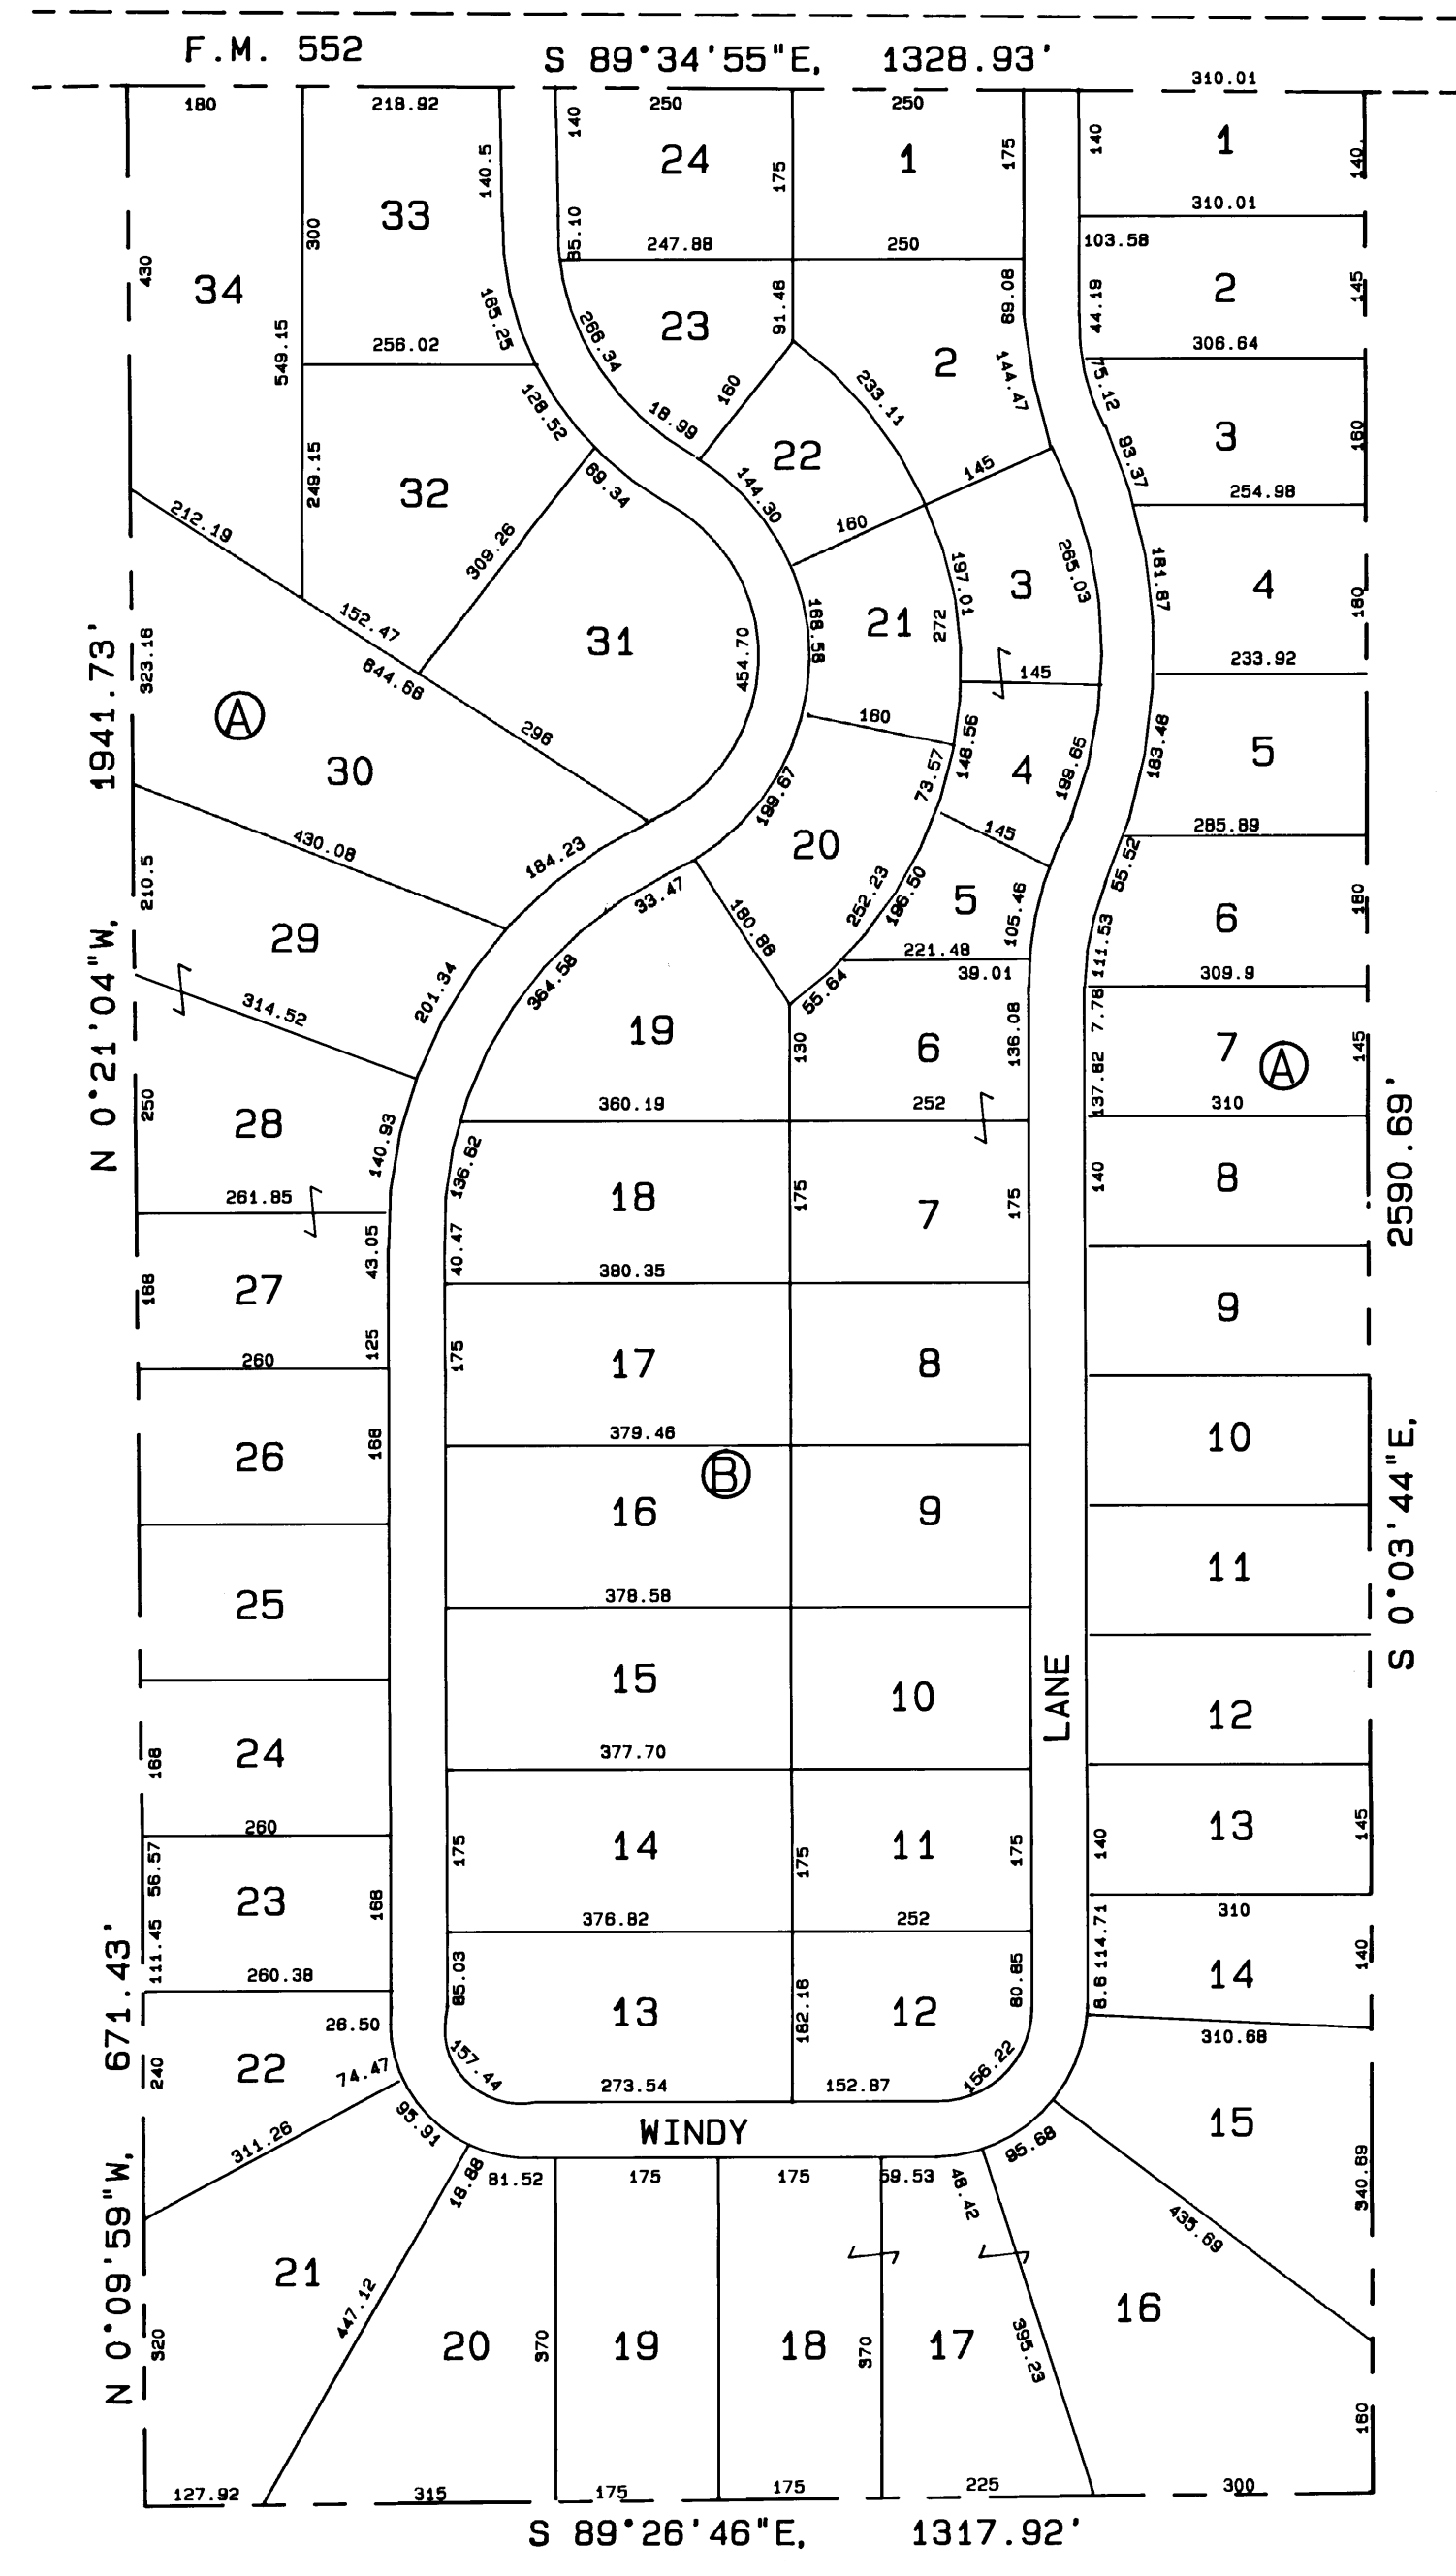

**DESIGN TECH, INC**  
2553 Grevel Road  
Fort Worth, Texas 76118  
817/Metro/559-0300

**WINDMILL VALLEY S/D (RW)**  
**ROCKWALL CENTRAL APPRAISAL DISTRICT**  
106 N. SAN JACINTO ROCKWALL, TEXAS 75087 (214) 722-2034

TAX ROLL REFERENCE NO. 5300  
DATE DRAWN: 6/15/84  
REVISIONS:

ABSTRACT NO. J.R. BARNES  
AERIAL NO.

MORTON REALTY ASSOC.  
BLOCK A  
LOTS 9, 32, 34  
BLOCK B  
LOTS 5, 6, 7, 18