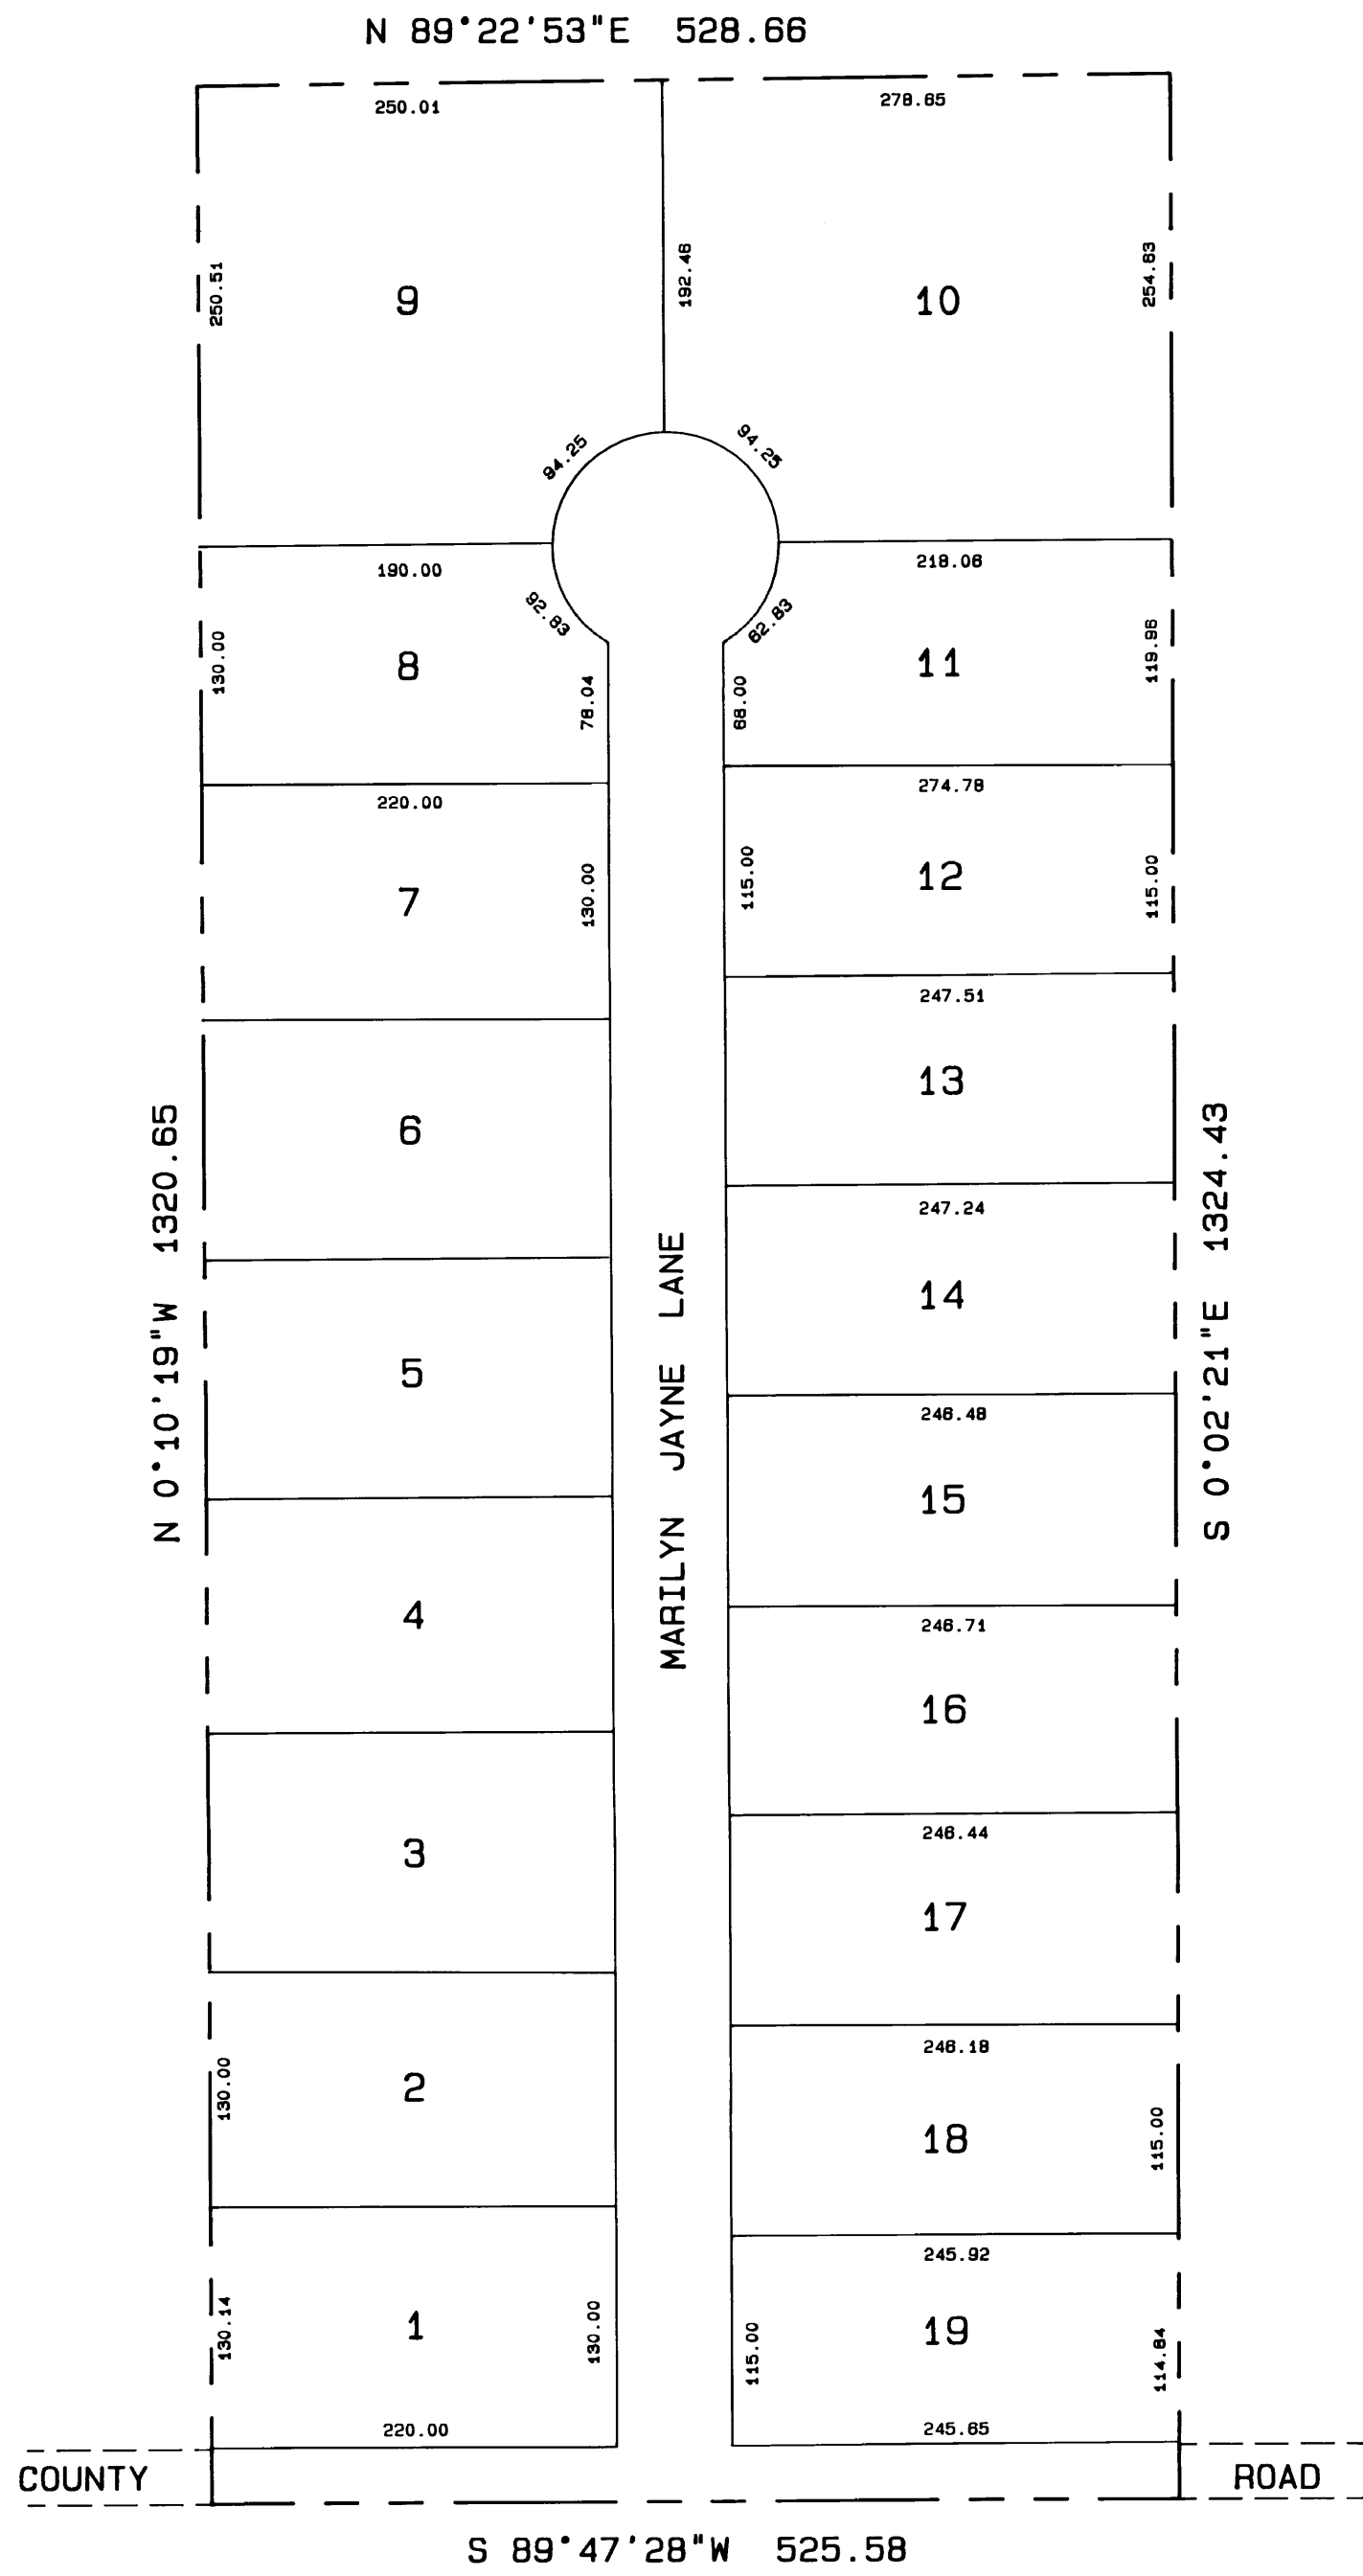

MEADOWVIEW RANCH
ESTATES

DESIGN TECH, INC.
P.O. Box 610149
D/FW Airport, Texas 75261
817/Metro/559-0999

MAYTONA RANCH ESTATES
(RW)
ROCKWALL CENTRAL APPRAISAL DISTRICT
106 N. SAN JACINTO ROCKWALL, TEXAS 75087 (214) 722-2034

TAX ROLL REFERENCE NO: 4355
DATE DRAWN: 6/15/84
REVISIONS :

ABSTRACT NO.
Mr. DALTON A72
AERIAL NO