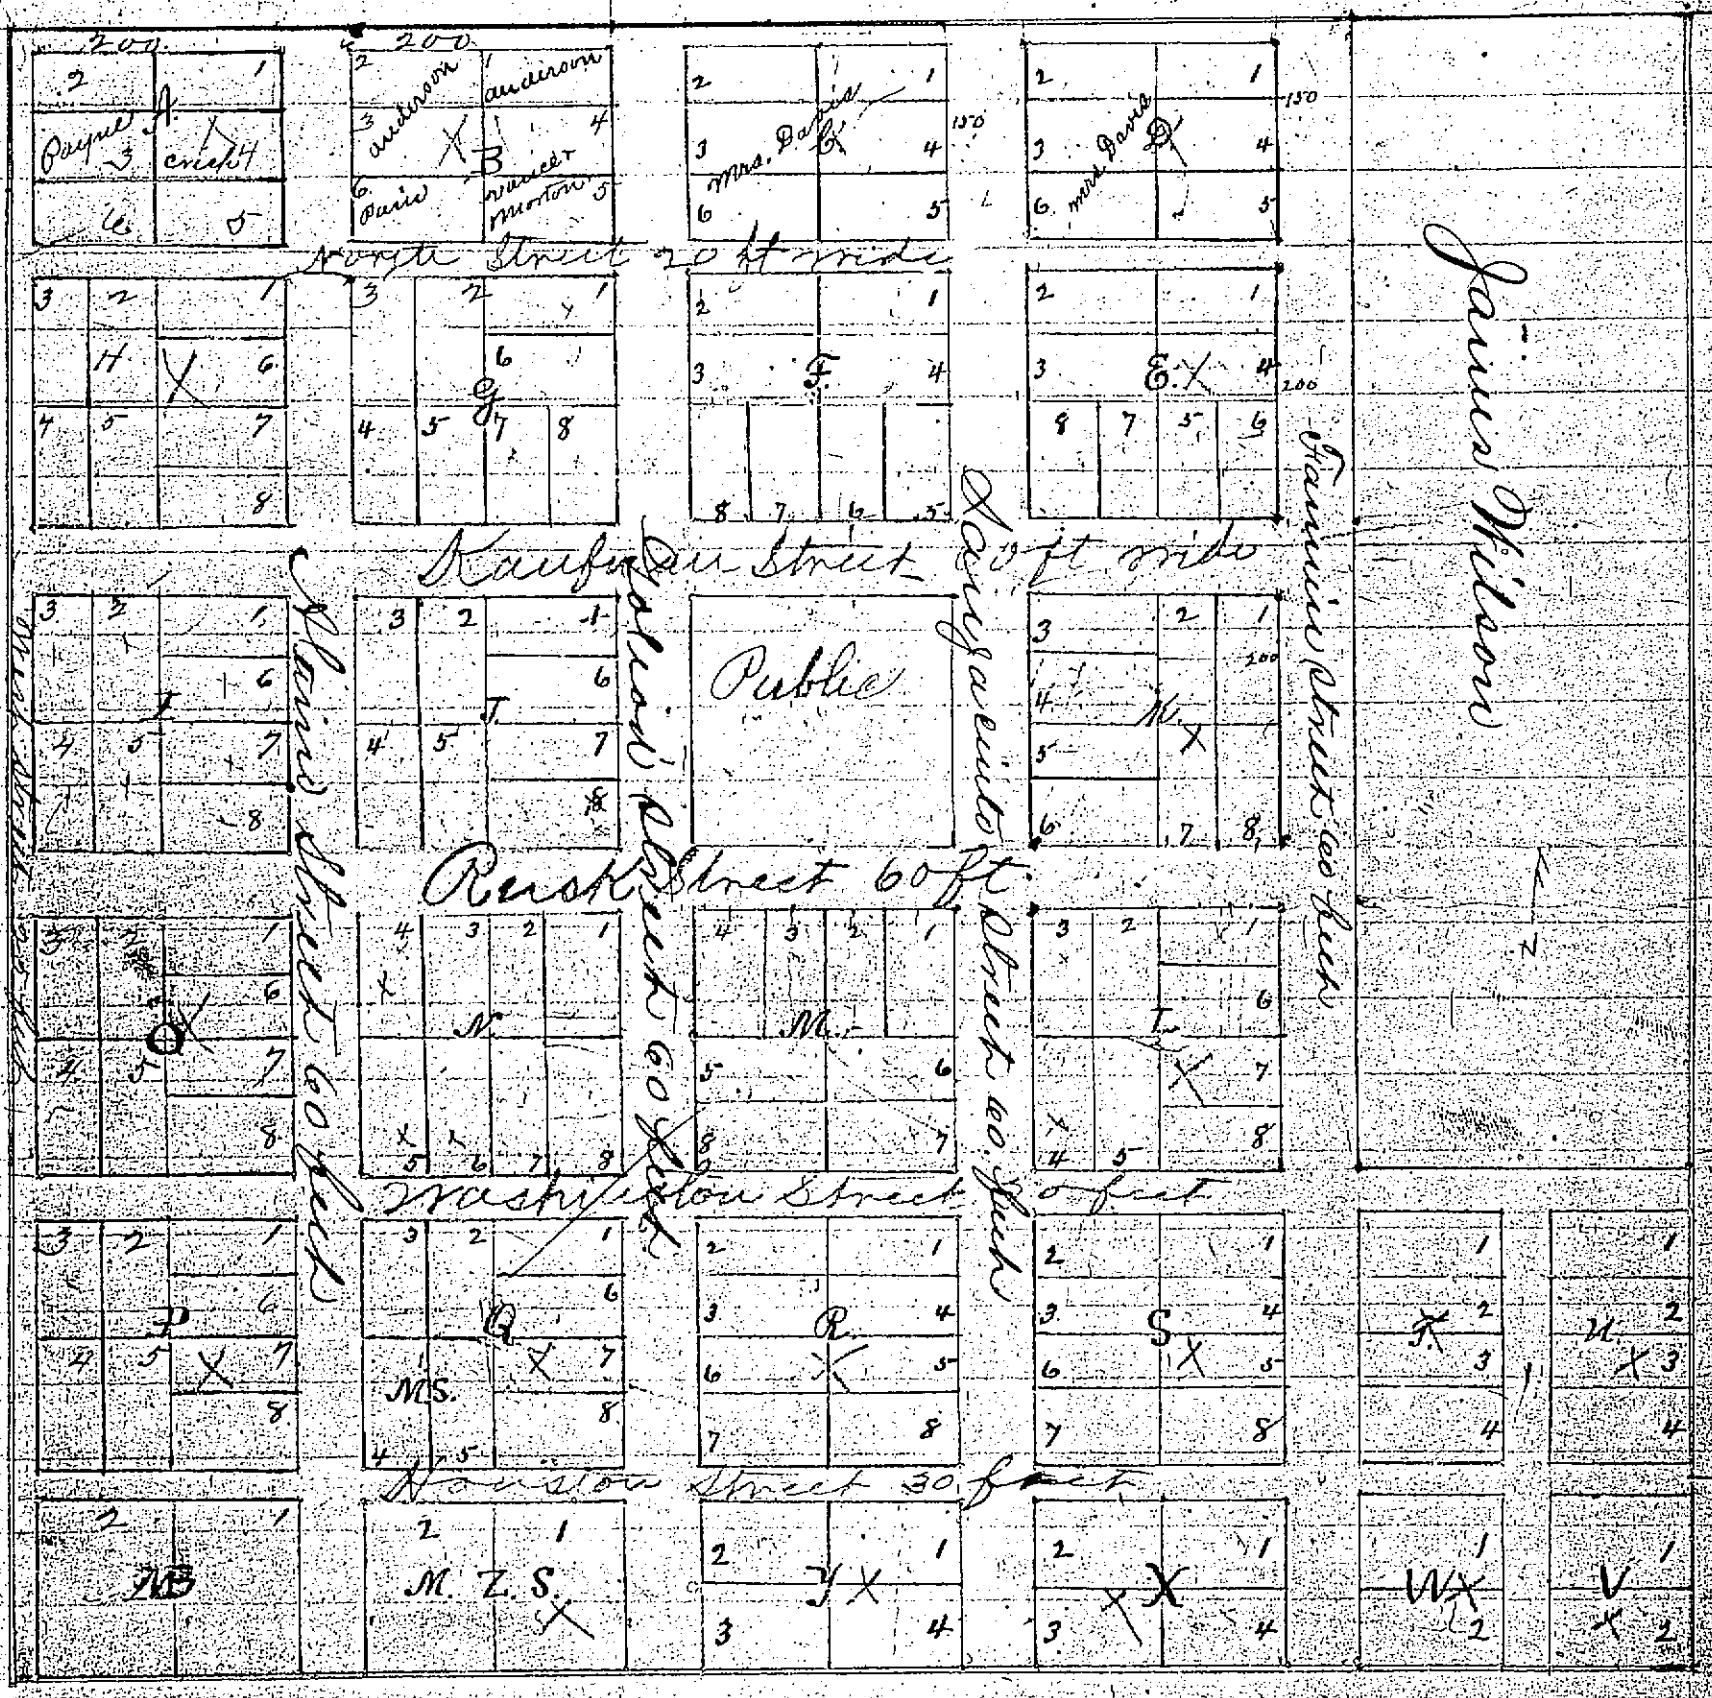

recorded September 27th 1861.

Wm. H. Barnes, C.E., R.E.

66
9
502

Plan of Rockwall.

Scale 66 feet to the inch.

Whole blocks are 200 feet square.

The State of Texas }
 County of Kaufman } Know all men by these presents that
 Elijah Edgar do hereby certify that the original map of the
 Town of Rockwall now of Record in Book of Records of
 Kaufman County was cancelled by this Act the town
 being subsequently moved to a different location which
 caused the present map to be executed and recorded
 Given under my hand at Kaufman September 27th 1861

The State of Texas, County of Rockwall
I, Paulette Burks, Clerk of the County Court,
Rockwall County, Texas, hereby certify that the
above and foregoing is a true and correct copy
of this instrument as the same appears (of record,
on file) in this office, vol. 1 page 555
Deed Records, Rockwall
County, Texas.

Witness my hand and seal of office this the
16th day of Sept, 19 92
Paulette Burks, Clerk of the County
Court, Rockwall County, Texas
By Blenda Danton Deputy

MAP OF THE CITY OF ROCKWALL