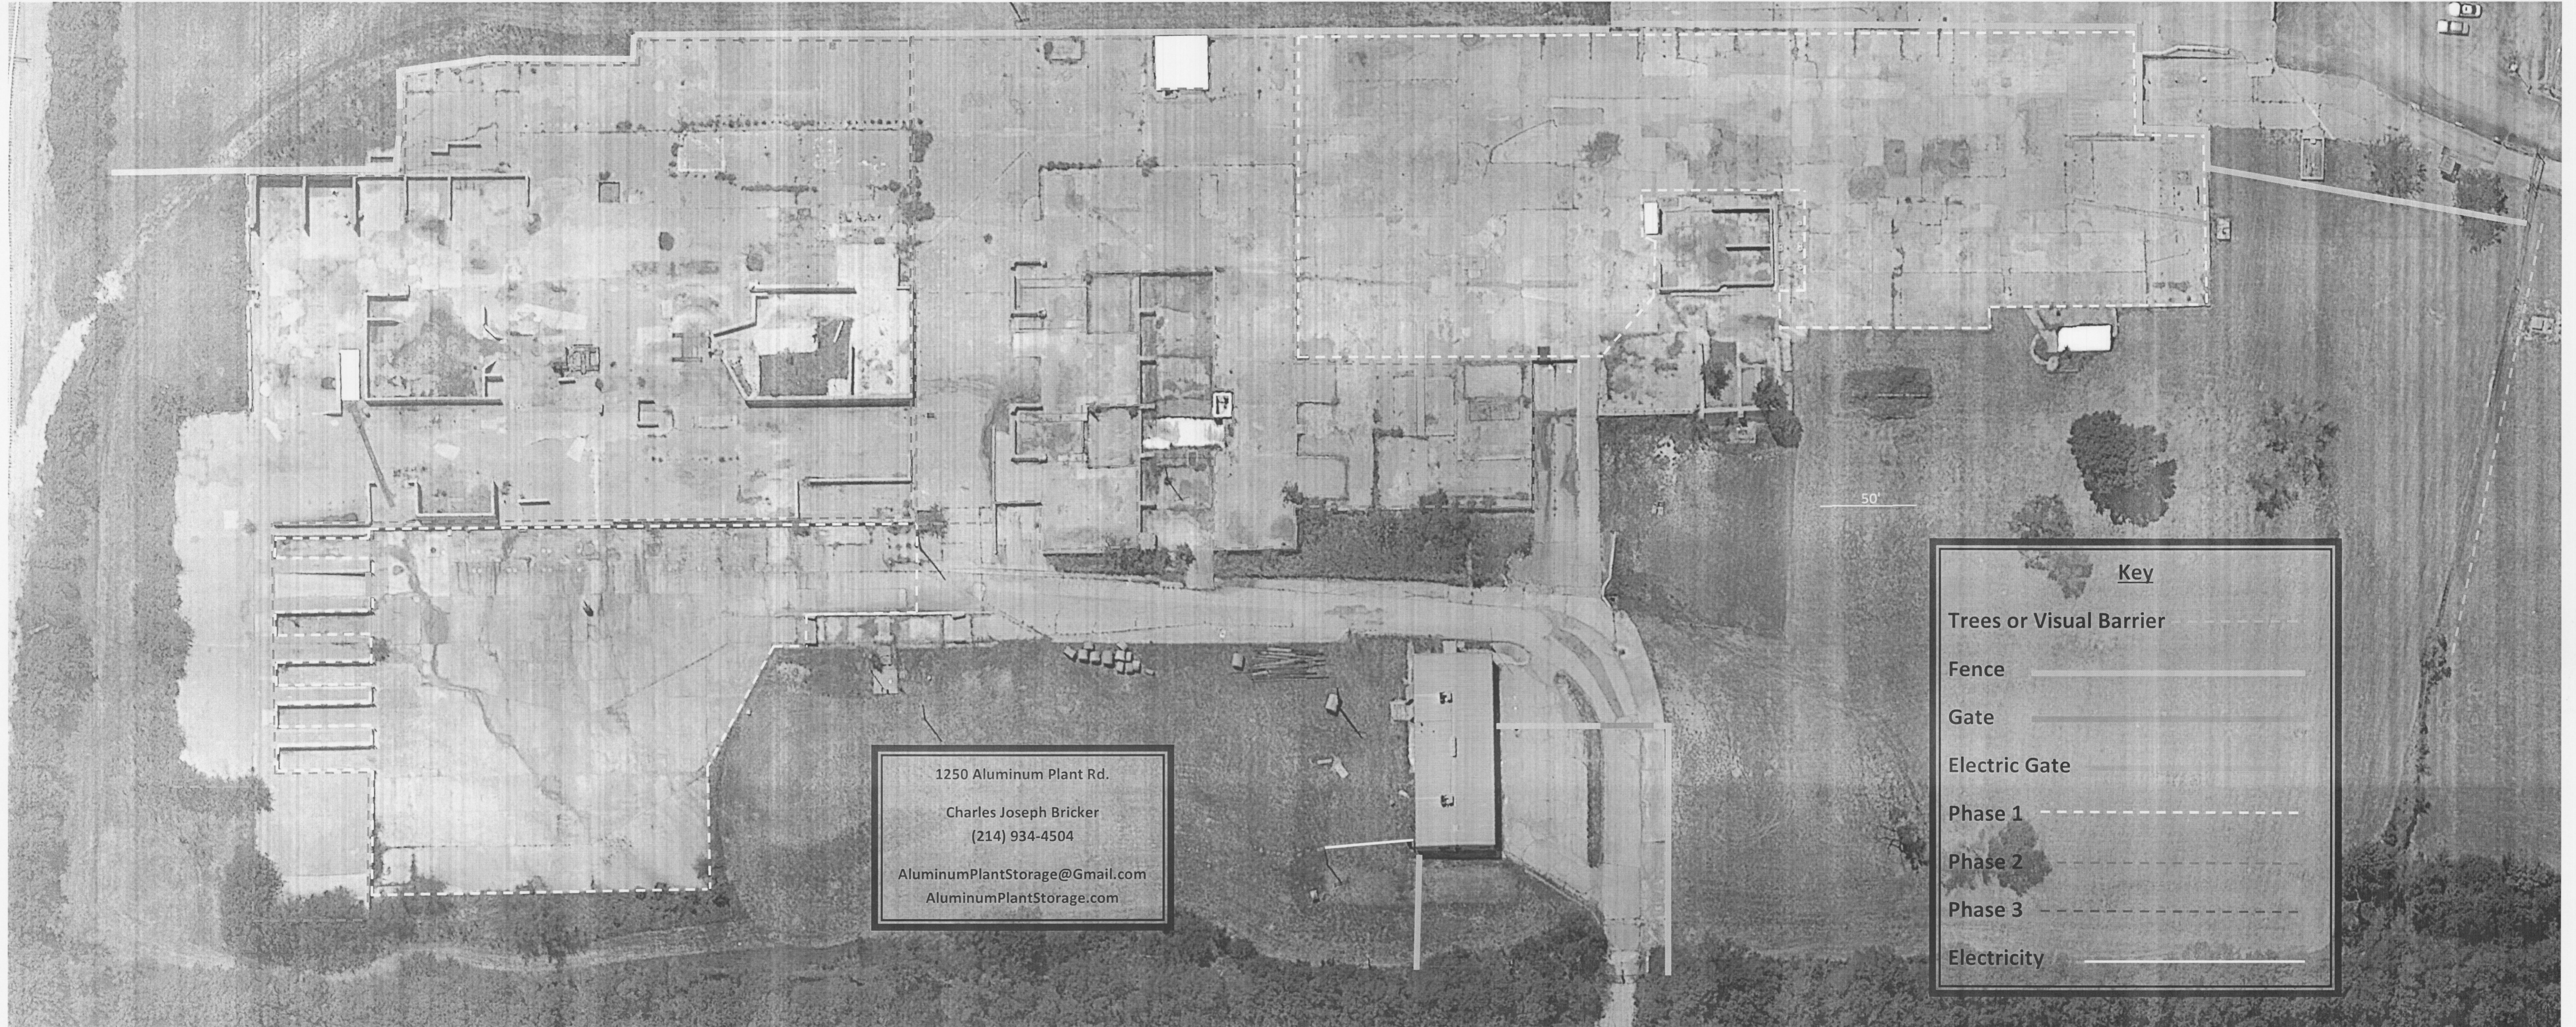

Aluminum Plant Storage—Site Plan

1250 Aluminum Plant Rd.
Charles Joseph Bricker
(214) 934-4504
AluminumPlantStorage@gmail.com
AluminumPlantStorage.com

Key

- Trees or Visual Barrier
- Fence
- Gate
- Electric Gate
- Phase 1
- Phase 2
- Phase 3
- Electricity