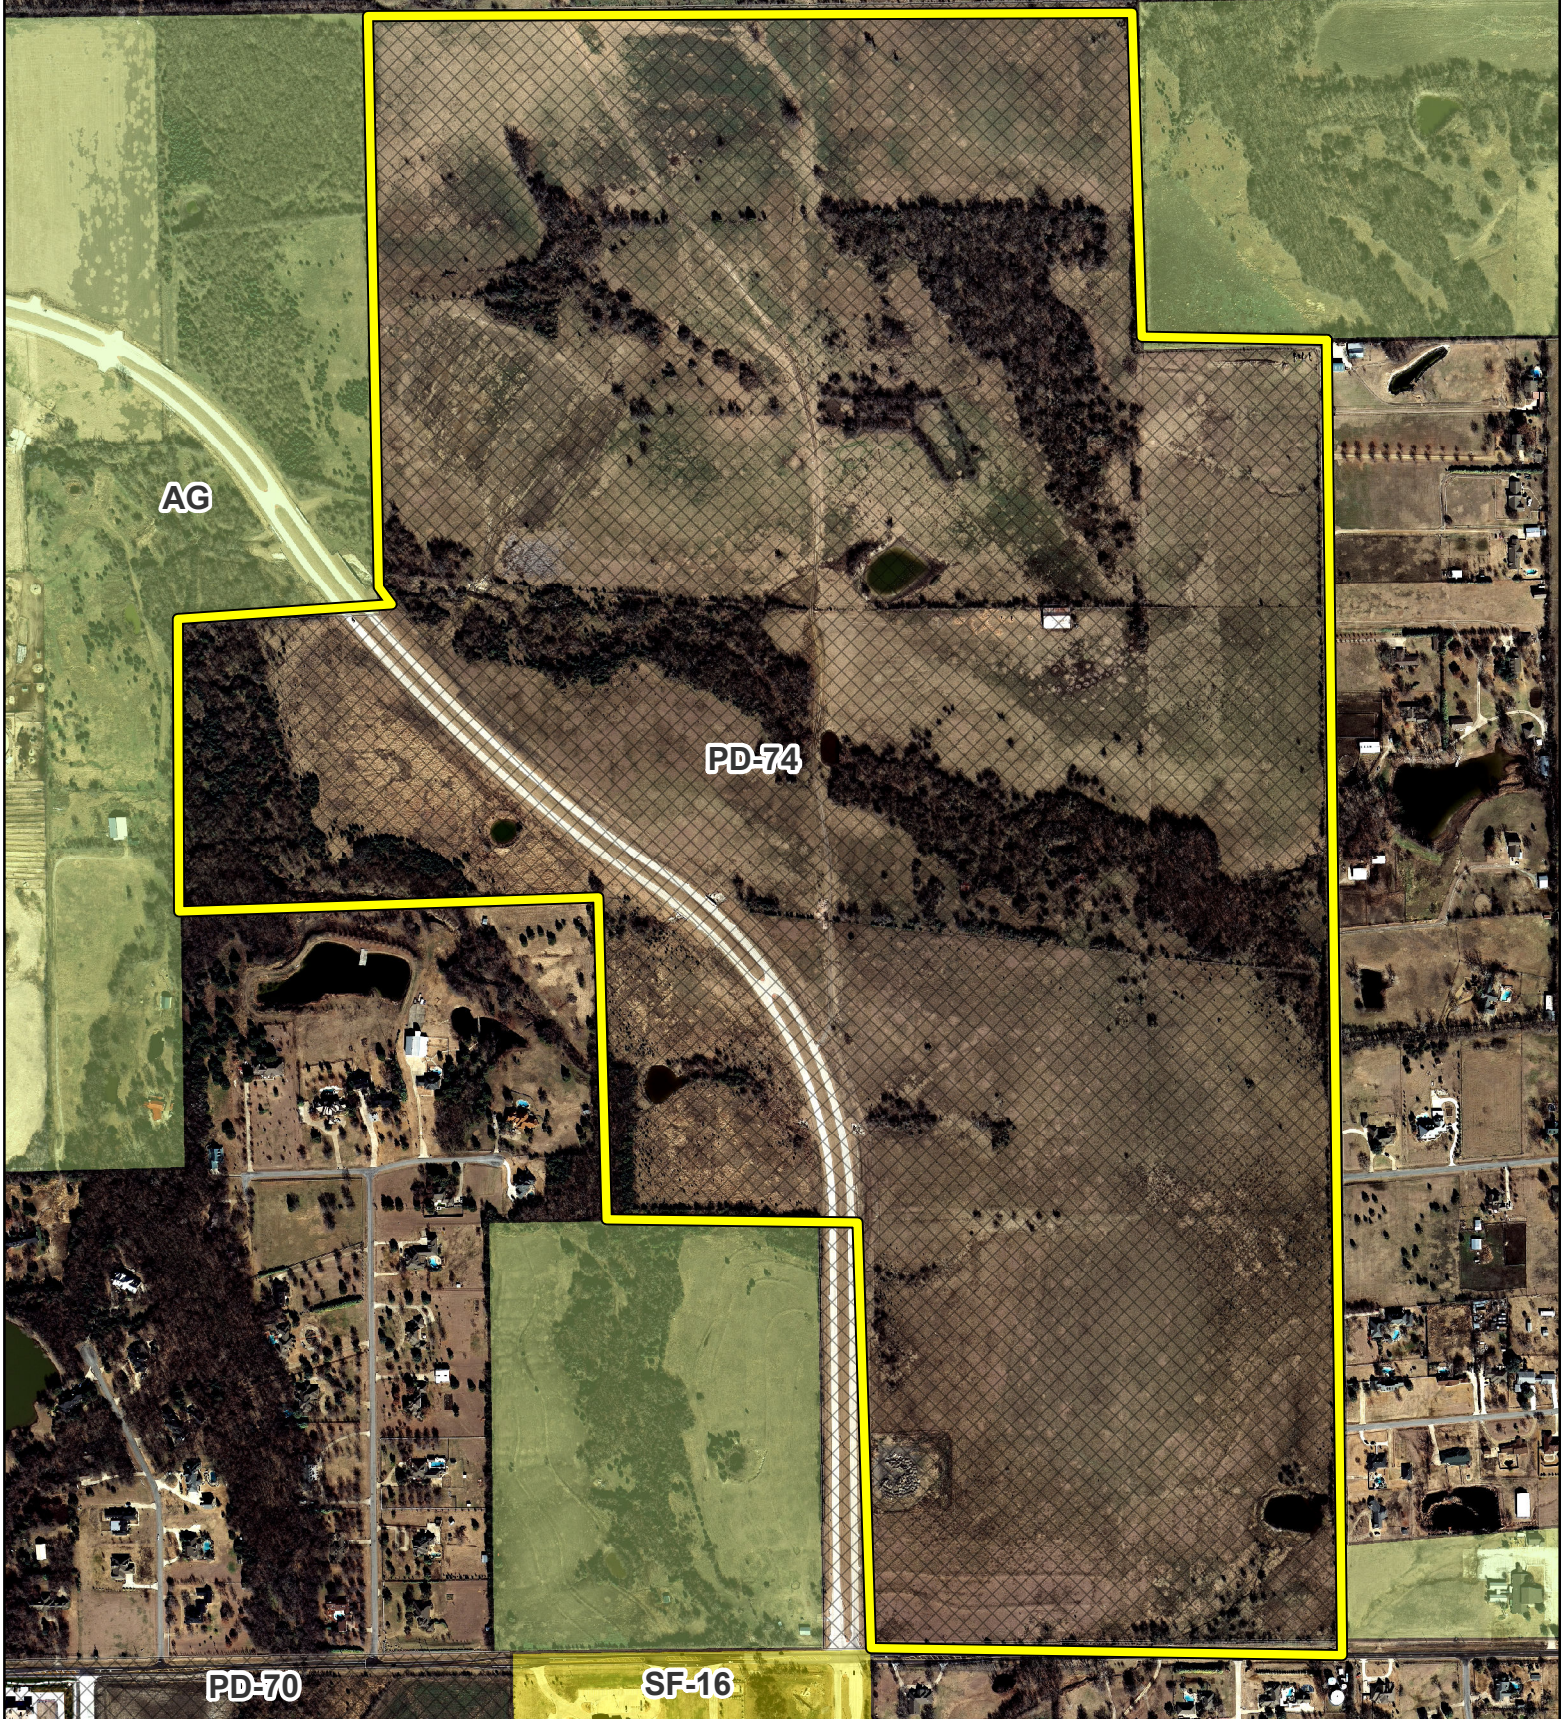

0 230 460 920 1,380 1,840 Feet

Z2014-017 - BREEZY HILL PD-74
ZONING - LOCATION MAP = 

City of Rockwall

Planning & Zoning Department
385 S. Goliad Street
Rockwall, Texas 75087
(P): (972) 771-7745
(W): www.rockwall.com

The City of Rockwall GIS maps are continually under development and therefore subject to change without notice. While we endeavor to provide timely and accurate information, we make no guarantees. The City of Rockwall makes no warranty, express or implied, including warranties of merchantability and fitness for a particular purpose. Use of the information is the sole responsibility of the user.

1:8,500