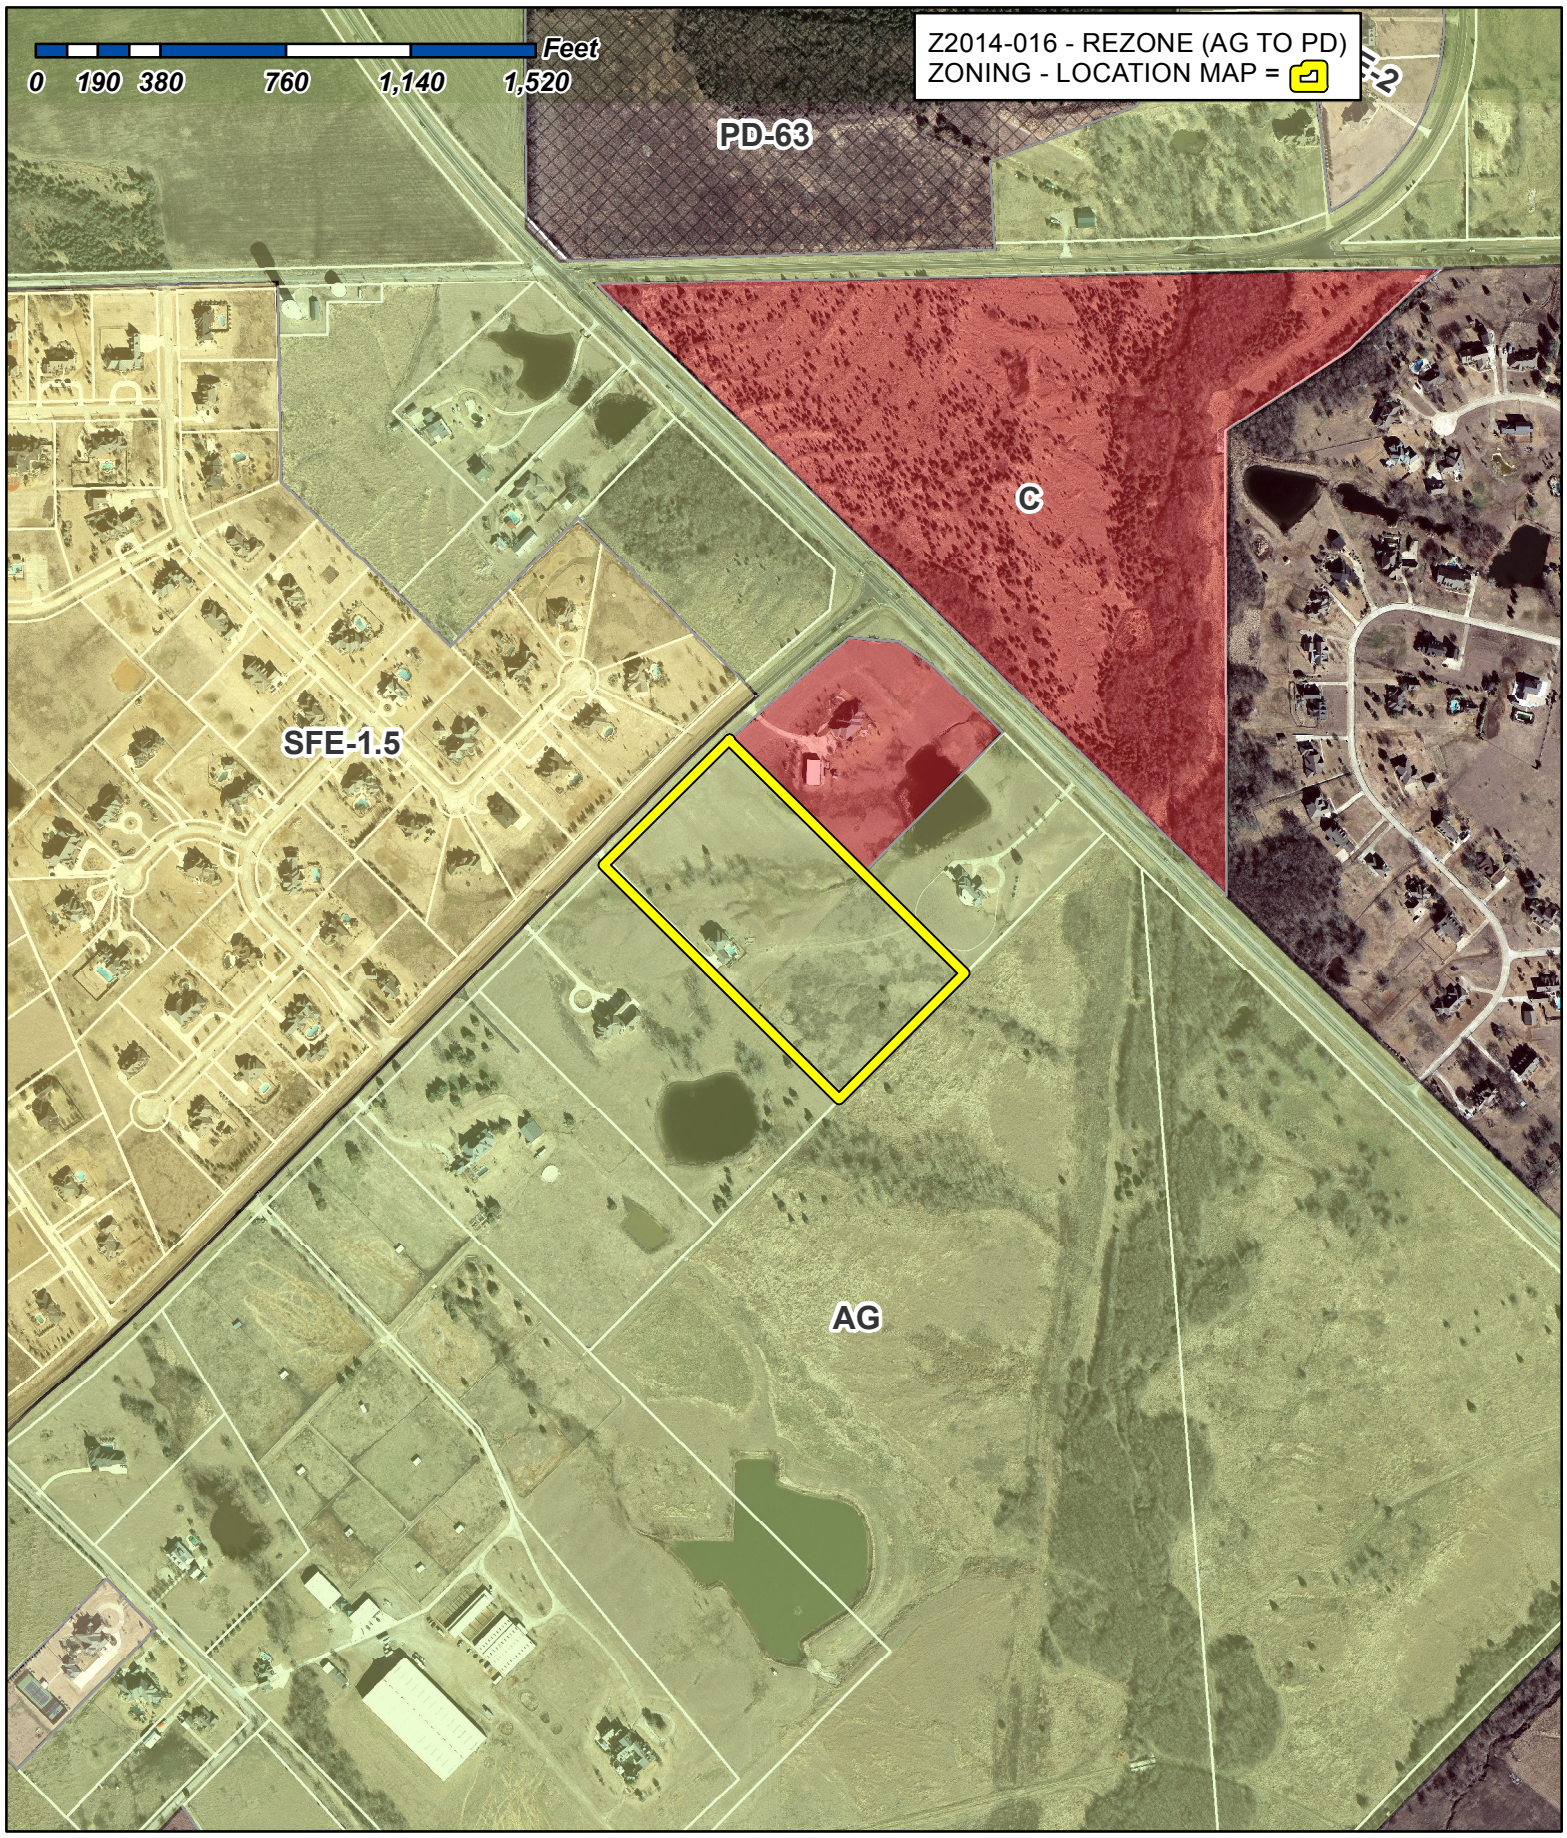

0 190 380 760 1,140 1,520 Feet

Z2014-016 - REZONE (AG TO PD)  
ZONING - LOCATION MAP = 

**City of Rockwall**  
Planning & Zoning Department  
385 S. Goliad Street  
Rockwall, Texas 75087  
(P): (972) 771-7745  
(W): www.rockwall.com

The City of Rockwall GIS maps are continually under development and therefore subject to change without notice. While we endeavor to provide timely and accurate information, we make no guarantees. The City of Rockwall makes no warranty, express or implied, including warranties of merchantability and fitness for a particular purpose. Use of the information is the sole responsibility of the user.

1:7,000