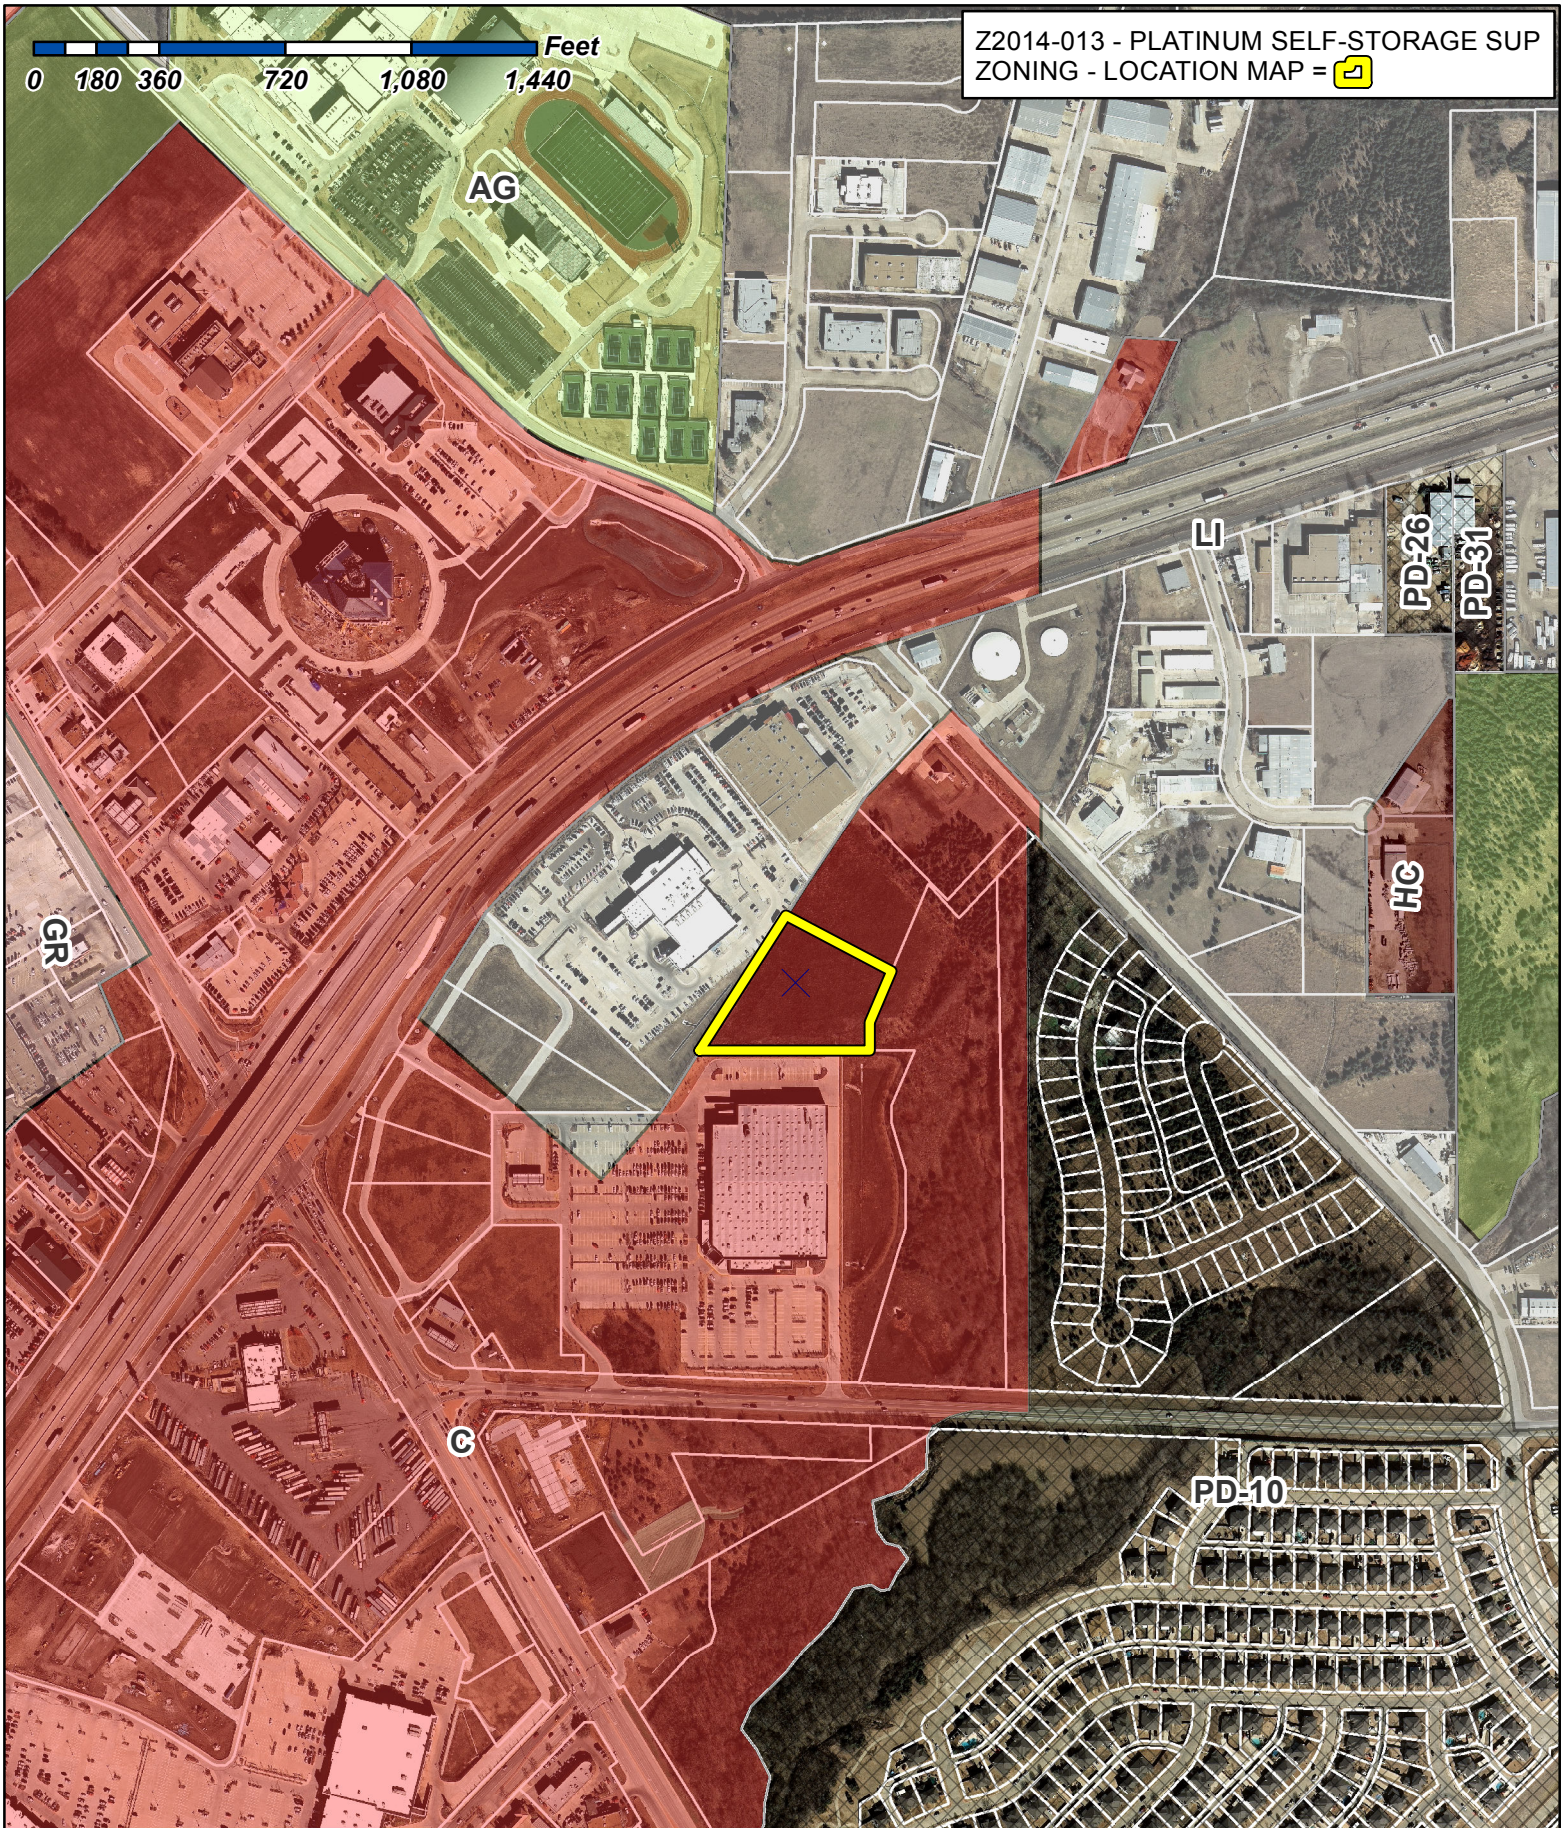

0 180 360 720 1,080 1,440 Feet

Z2014-013 - PLATINUM SELF-STORAGE SUP
ZONING - LOCATION MAP = 

City of Rockwall

Planning & Zoning Department
385 S. Goliad Street
Rockwall, Texas 75087
(P): (972) 771-7745
(W): www.rockwall.com

The City of Rockwall GIS maps are continually under development and therefore subject to change without notice. While we endeavor to provide timely and accurate information, we make no guarantees. The City of Rockwall makes no warranty, express or implied, including warranties of merchantability and fitness for a particular purpose. Use of the information is the sole responsibility of the user.

1:6,590