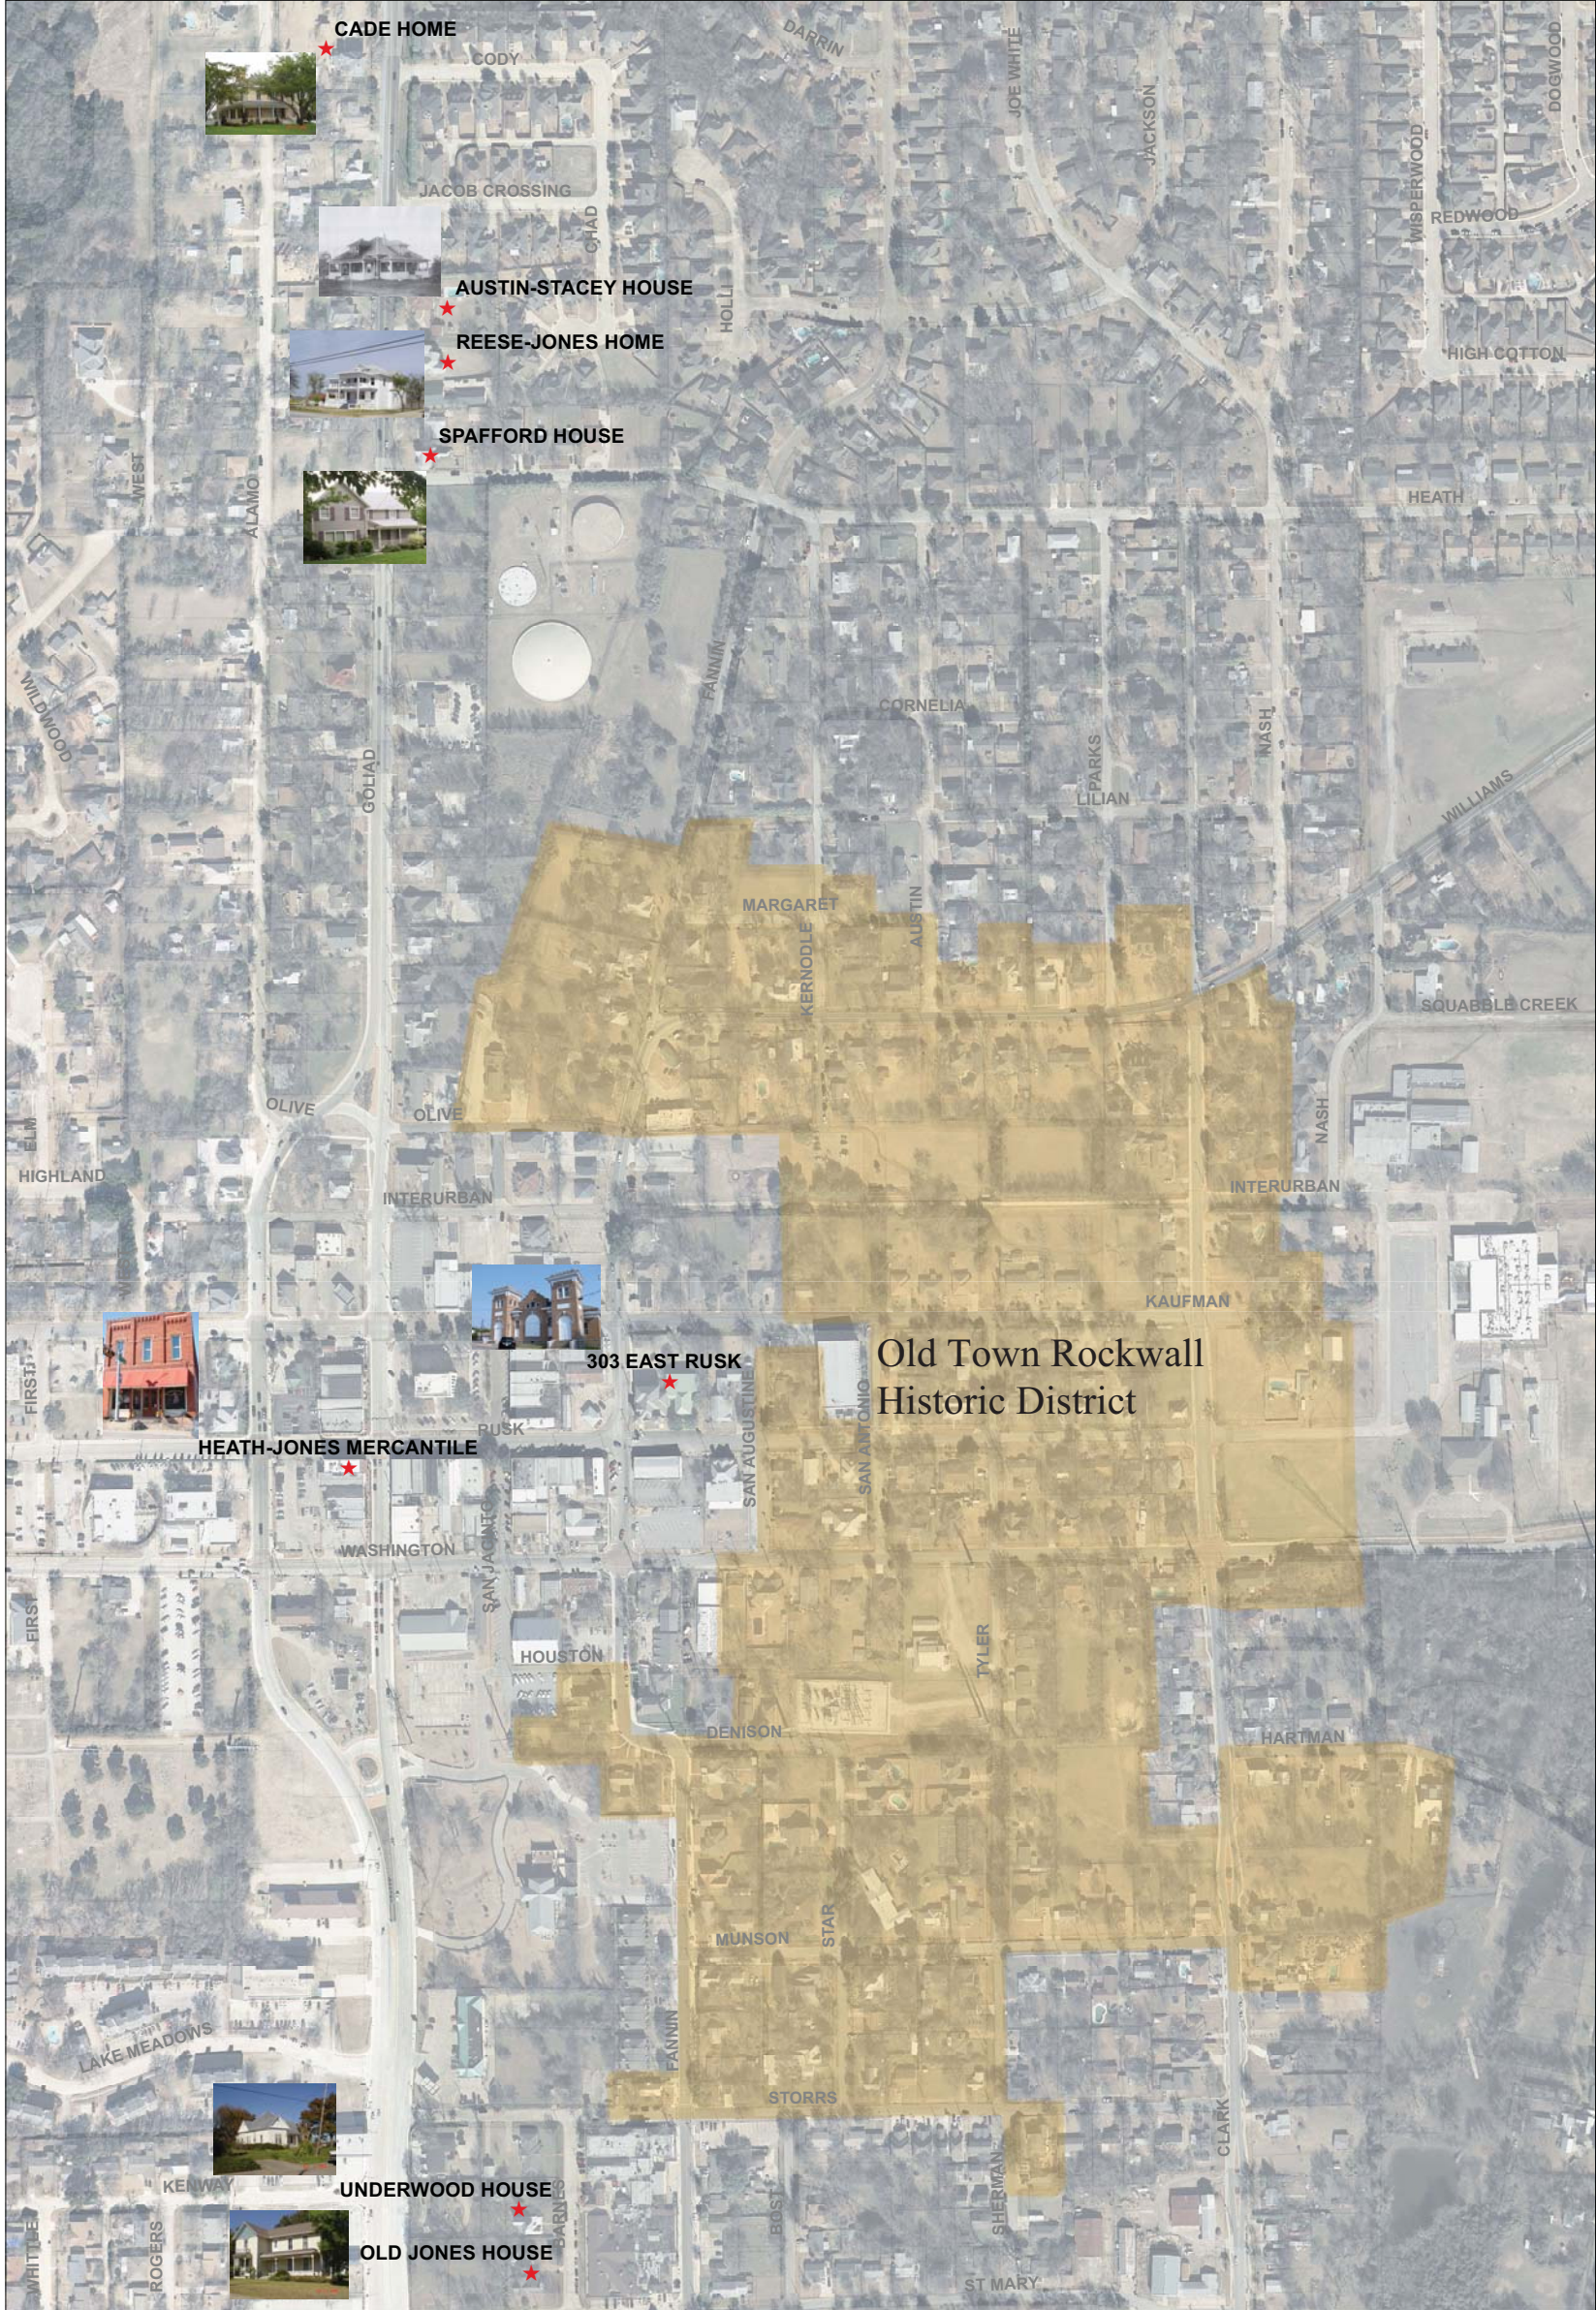

Legend

 Old Town Rockwall Historic District  City of Rockwall Historic Landmarks

**Old Town Rockwall Historic District
&
City of Rockwall Historic Landmarks**

0 120 240 480 Feet

May 14, 2012

CITY OF ROCKWALL DEPARTMENT OF PLANNING AND ZONING

The City of Rockwall GIS maps are continually under development and therefore subject to change without notice. While we endeavor to provide timely and accurate information, we make no guarantees. The City of Rockwall makes no warranty, express or implied, including warranties of merchantability and fitness for a particular purpose. Use of the information is the sole responsibility of the user.