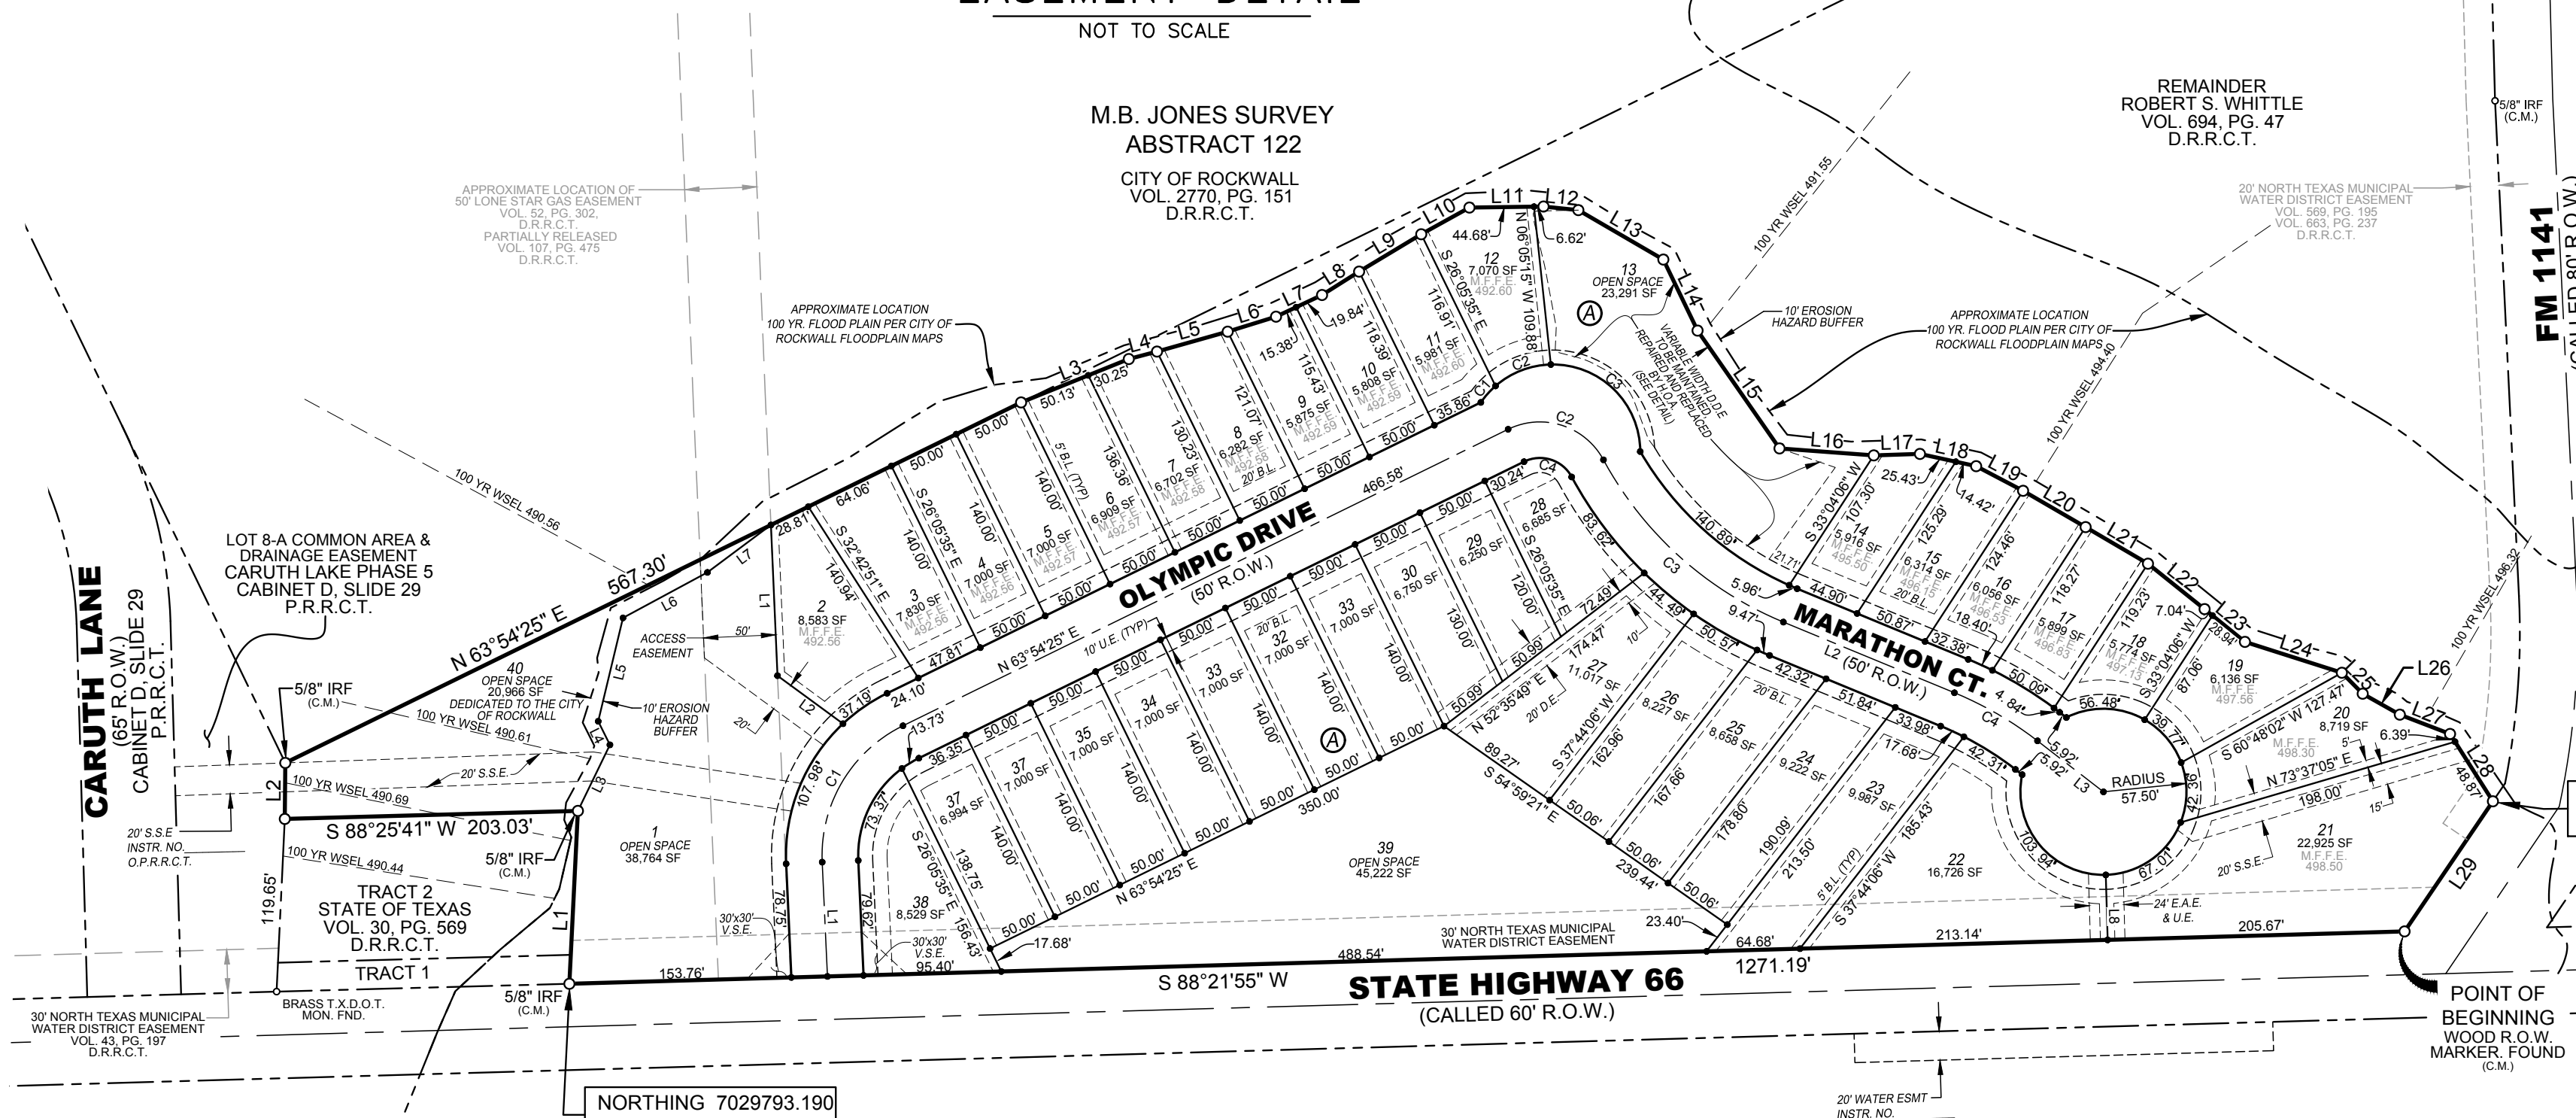

TYPICAL LOT DETAIL
NOT TO SCALE

VISIBILITY EASEMENT DETAIL
NOT TO SCALE

NORTHING 7029793.190
EASTING 2598023.870

NORTHING 7029919.502
EASTING 2599355.701

BOUNDARY LINE TABLE		
LINE	BEARING	DISTANCE
L1	N 02°49'40" E	119.82'
L2	N 00°29'21" E	38.78'
L3	N 68°04'00" E	80.39'
L4	N 75°09'25" E	20.21'
L5	N 74°16'46" E	50.83'
L6	N 72°47'15" E	35.04'
L7	N 64°47'37" E	35.22'
L8	N 57°43'08" E	30.34'
L9	N 59°00'34" E	50.18'
L10	N 61°02'02" E	38.15'
L11	N 89°11'41" E	51.30'
L12	S 84°05'28" E	24.24'
L13	S 59°49'49" E	68.07'
L14	S 25°43'03" E	54.58'
L15	S 34°49'31" E	99.35'
L16	S 85°47'09" E	65.46'
L17	N 88°11'15" E	31.97'
L18	S 77°41'46" E	39.84'
L19	S 62°19'53" E	36.68'
L20	S 59°52'10" E	50.07'
L21	S 59°36'42" E	50.05'
L22	S 51°15'54" E	50.25'
L23	S 50°54'45" E	35.98'
L24	S 72°21'00" E	70.45'
L25	S 44°49'34" E	20.45'
L26	S 60°35'24" E	29.52'
L27	S 68°59'24" E	37.25'
L28	S 32°28'10" E	55.26'
L29	S 34°11'01" W	108.85'