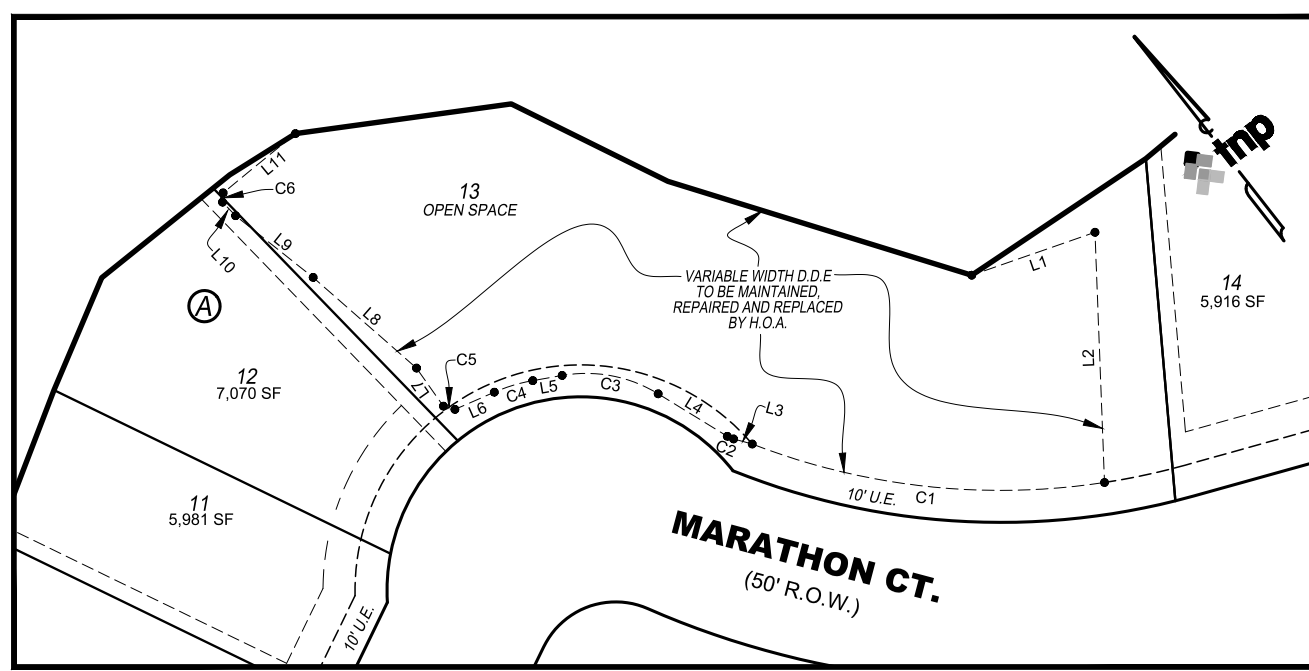

Robert S. Whittle, President

DETECTION & DRAINAGE EASEMENT DETAIL
NOT TO SCALE

EASEMENT CURVE TABLE					
CURVE	ARC LENGTH	RADIUS	DELTA ANGLE	CHORD BEARING	CHORD LENGTH
C1	111.98'	215.00'	29°50'32"	N 45°46'01" W	110.72'
C2	2.13'	6.96'	17°32'21"	N 29°10'46" W	2.12'
C3	31.22'	43.04'	41°33'41"	N 41°11'26" W	30.54'
C4	12.58'	53.04'	13°35'05"	N 68°45'49" W	12.55'
C5	4.05'	2.96'	78°17'57"	N 36°24'23" W	3.74'
C6	3.29'	1.96'	96°05'15"	N 41°57'22" E	2.92'

EASEMENT LINE TABLE		
LINE	BEARING	DISTANCE
L1	S 71°11'16" E	40.78'
L2	N 35°48'53" E	78.22'
L3	N 36°48'35" W	6.05'
L4	N 20°24'36" W	25.36'
L5	N 61°58'16" W	9.33'
L6	N 75°33'21" W	13.42'
L7	N 02°44'36" E	14.57'
L8	N 10°44'15" W	42.95'
L9	N 13°29'33" W	30.97'
L10	N 06°05'15" W	5.89'
L11	N 88°41'22" E	29.21'