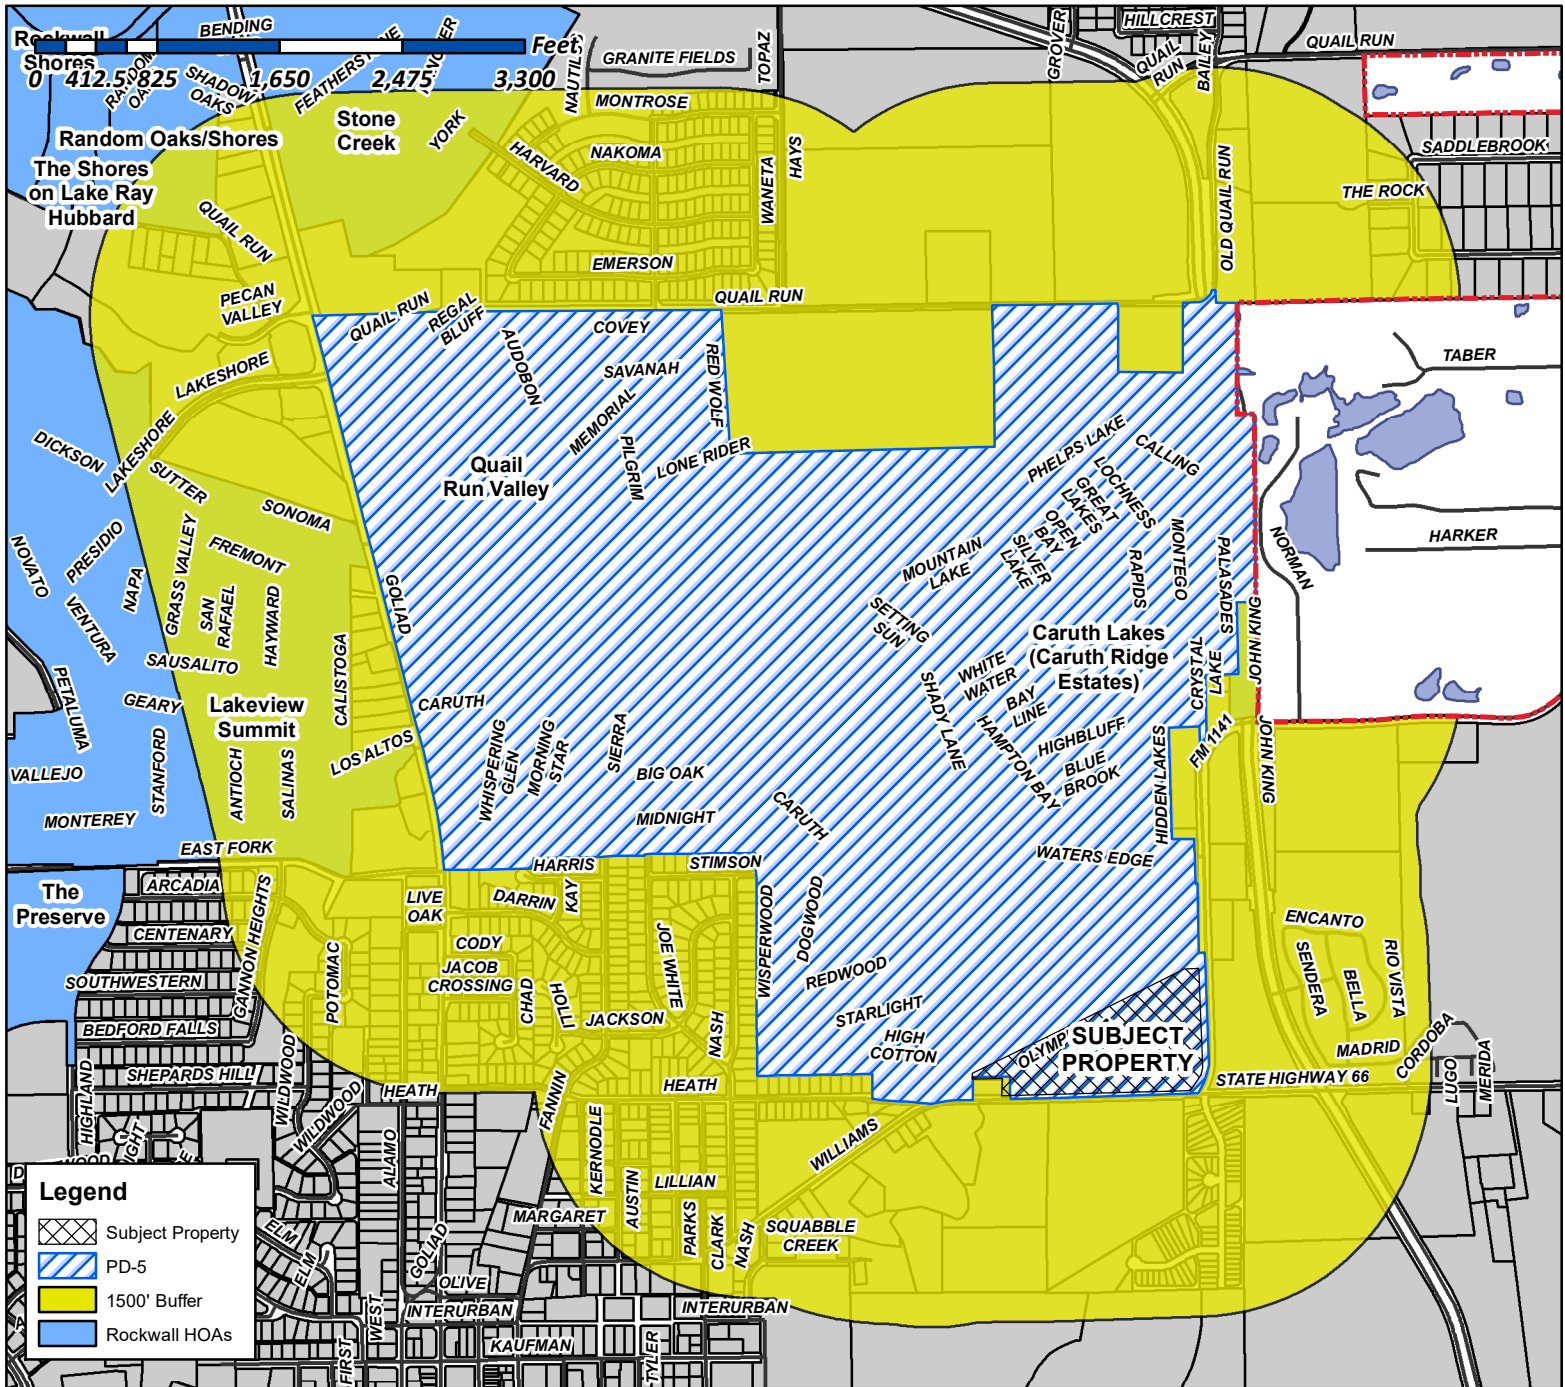

Case Number: Z2019-048
Case Name: Amendment to PD-5
Case Type: Zoning
Zoning: Amendment to PD-5
Case Address: Corner of Hwy 66 & FM 1141

Date Created: 8/20/2019
For Questions on this Case Call (972) 771-7745