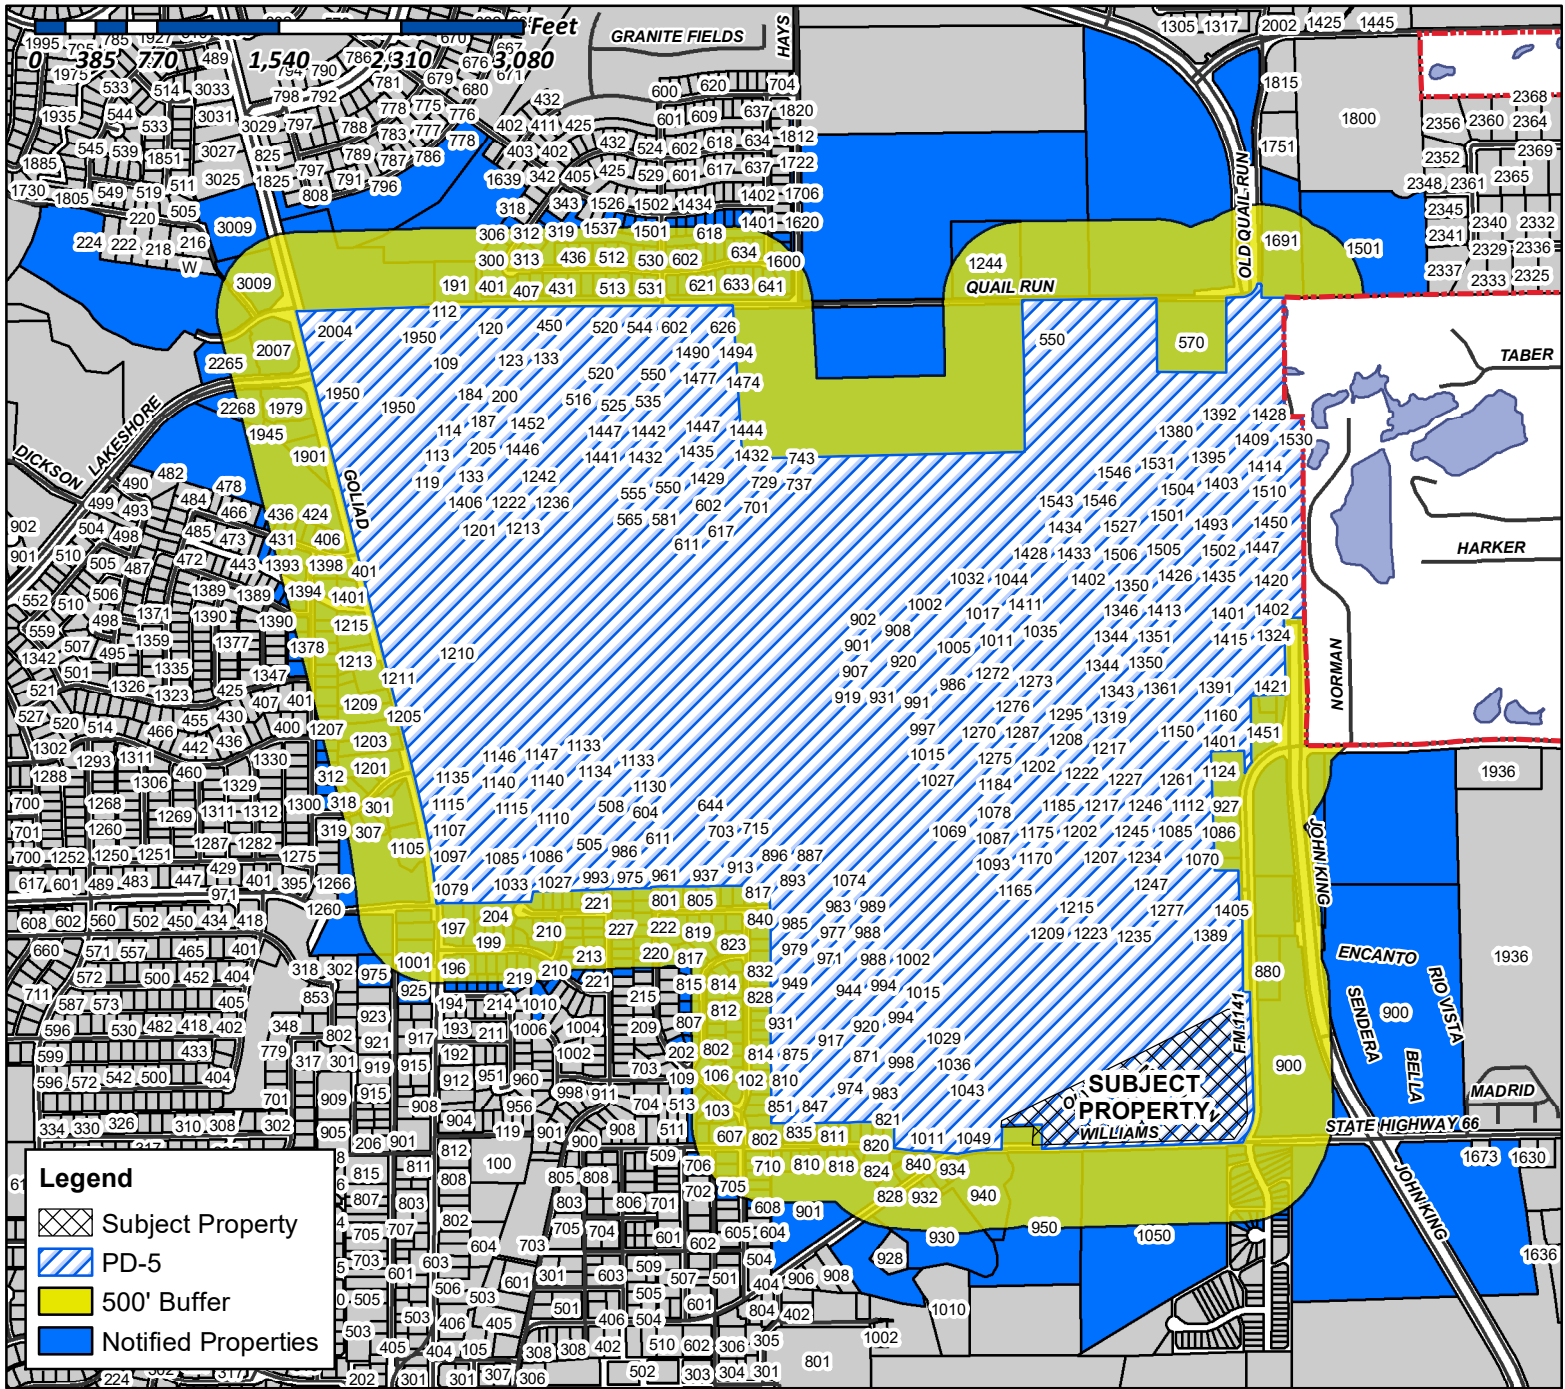

City of Rockwall

Planning & Zoning Department
385 S. Goliad Street
Rockwall, Texas 75087
(P): (972) 771-7745
(W): www.rockwall.com

The City of Rockwall GIS maps are continually under development and therefore subject to change without notice. While we endeavor to provide timely and accurate information, we make no guarantees. The City of Rockwall makes no warranty, express or implied, including warranties of merchantability and fitness for a particular purpose. Use of the information is the sole responsibility of the user.

Case Number: Z2018-018
Case Name: Amendment to PD-5
Case Type: Zoning
Zoning: Amendment to PD-5
Case Address: Corner of Hwy 66 & FM 1141

Date Created: 8/20/2019
For Questions on this Case Call (972) 771-7745