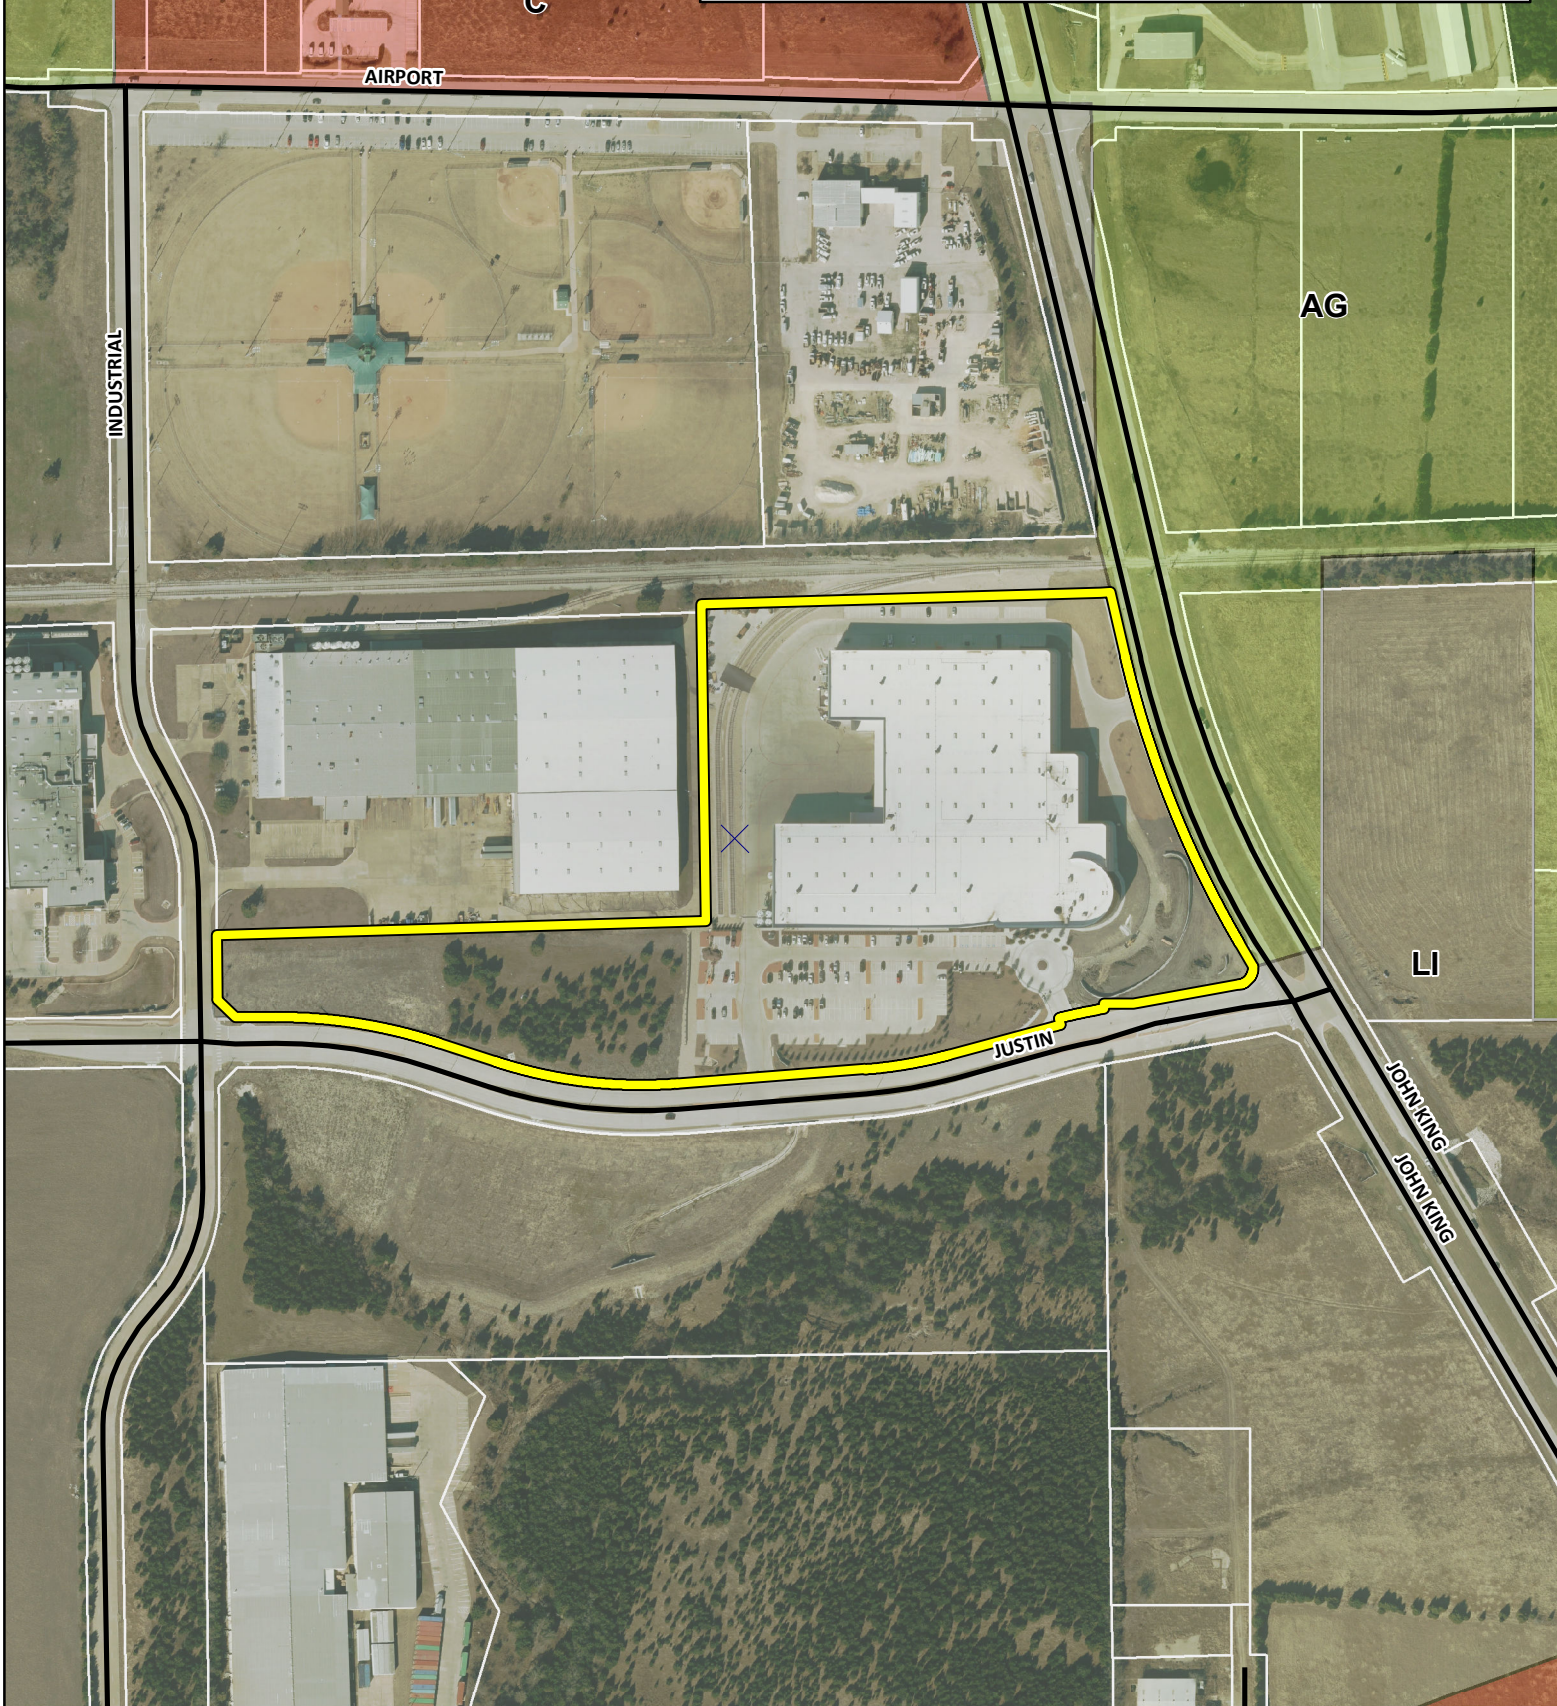

SP2019-021 - SITE PLAN FOR CHANNELL COMMERCIAL CORP.
SITE PLAN - LOCATION MAP =

City of Rockwall

Planning & Zoning Department
385 S. Goliad Street
Rockwall, Texas 75032
(P): (972) 771-7745
(W): www.rockwall.com