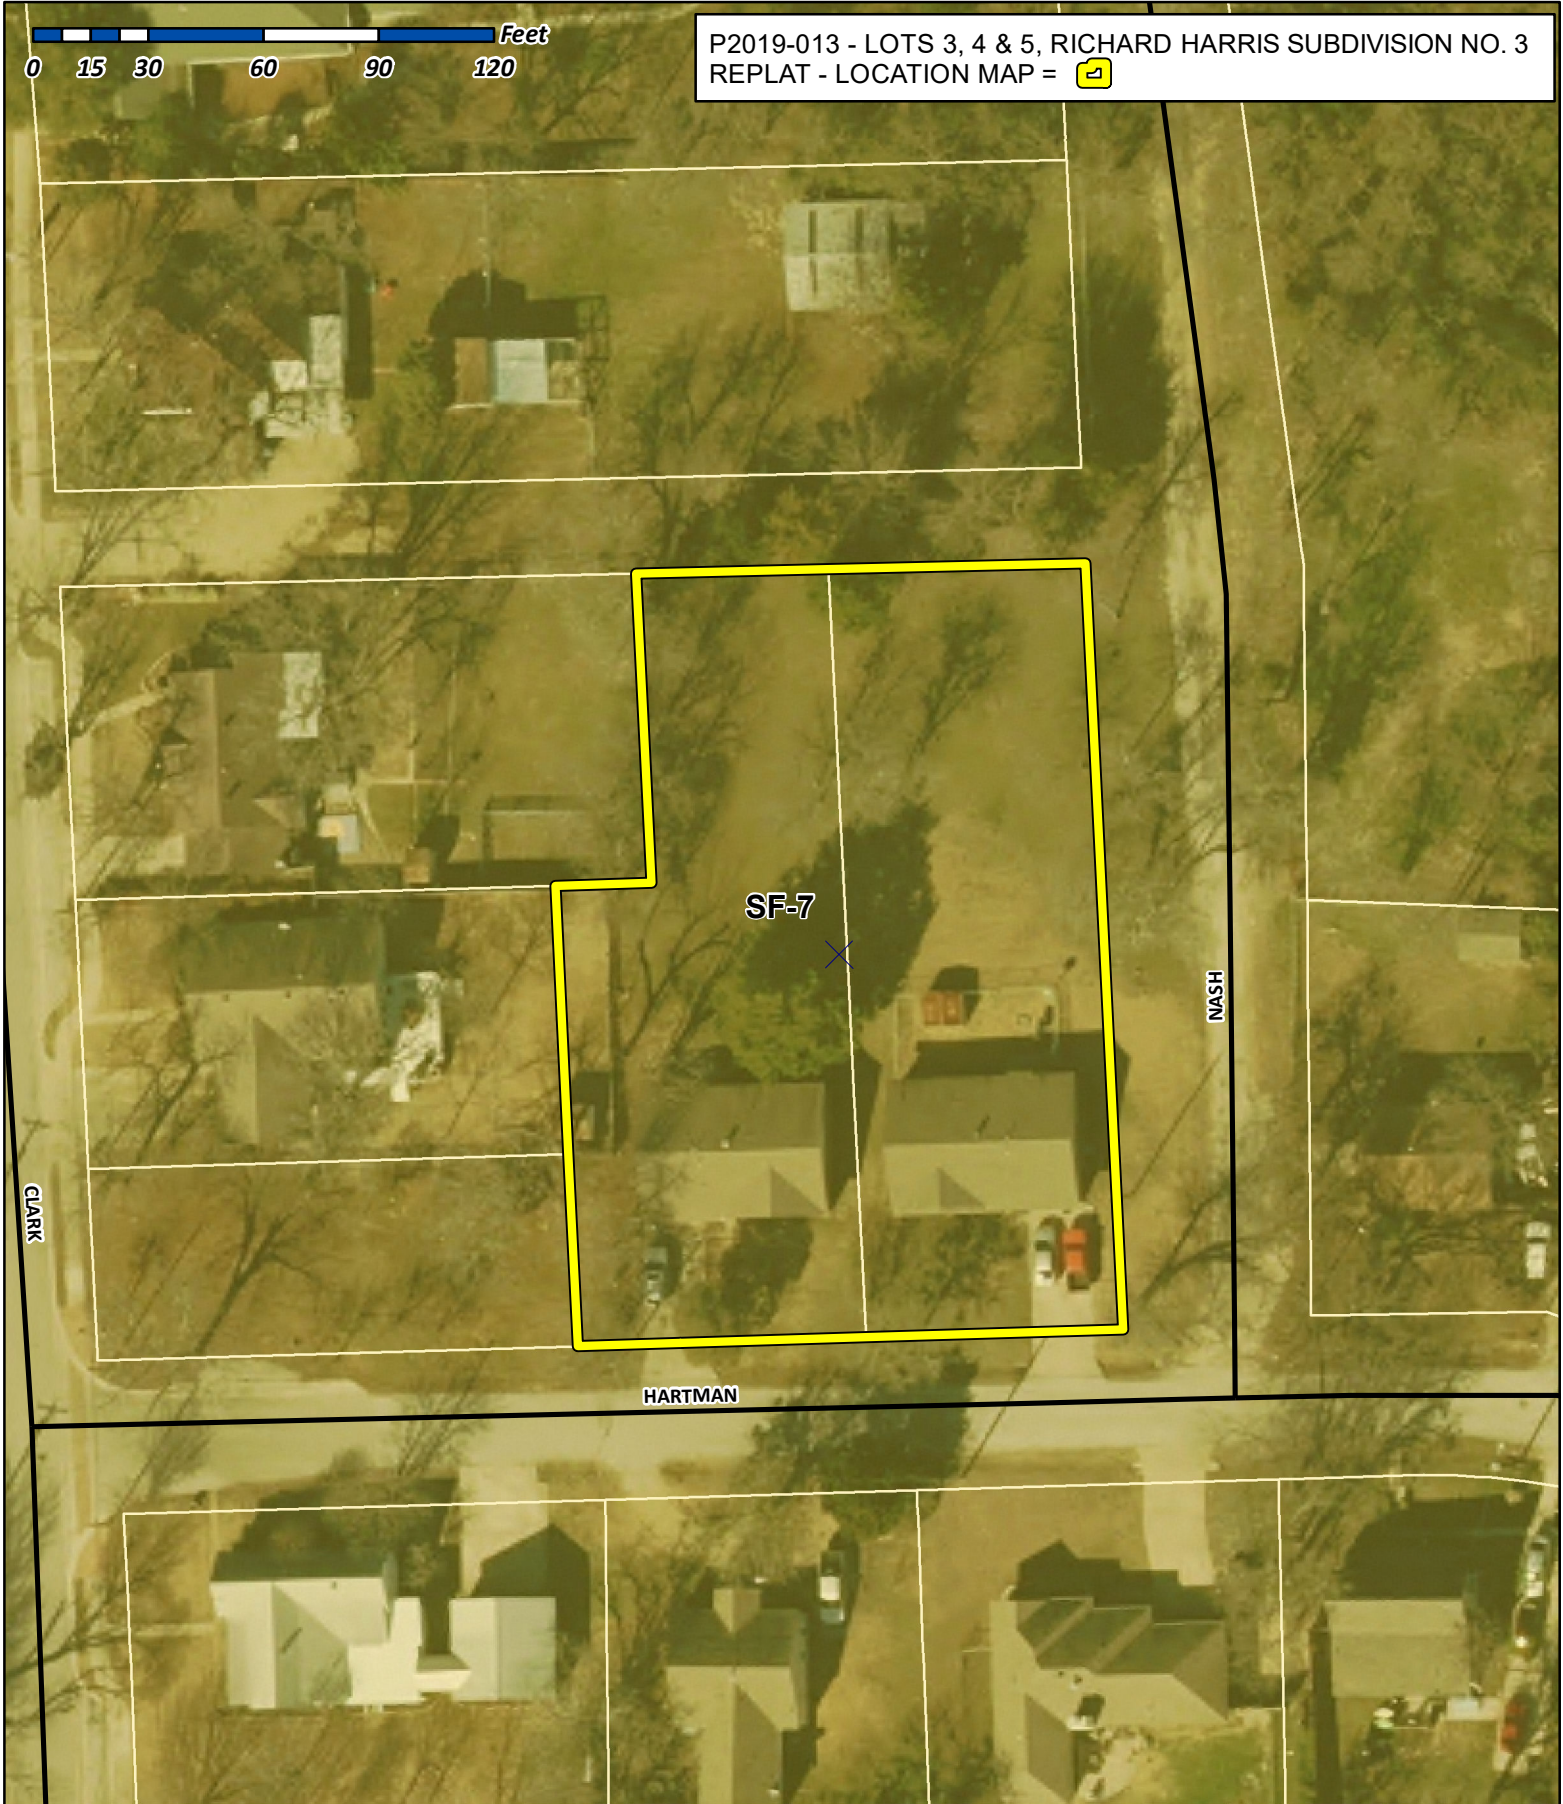

0 15 30 60 90 120 Feet

P2019-013 - LOTS 3, 4 & 5, RICHARD HARRIS SUBDIVISION NO. 3  
REPLAT - LOCATION MAP = 