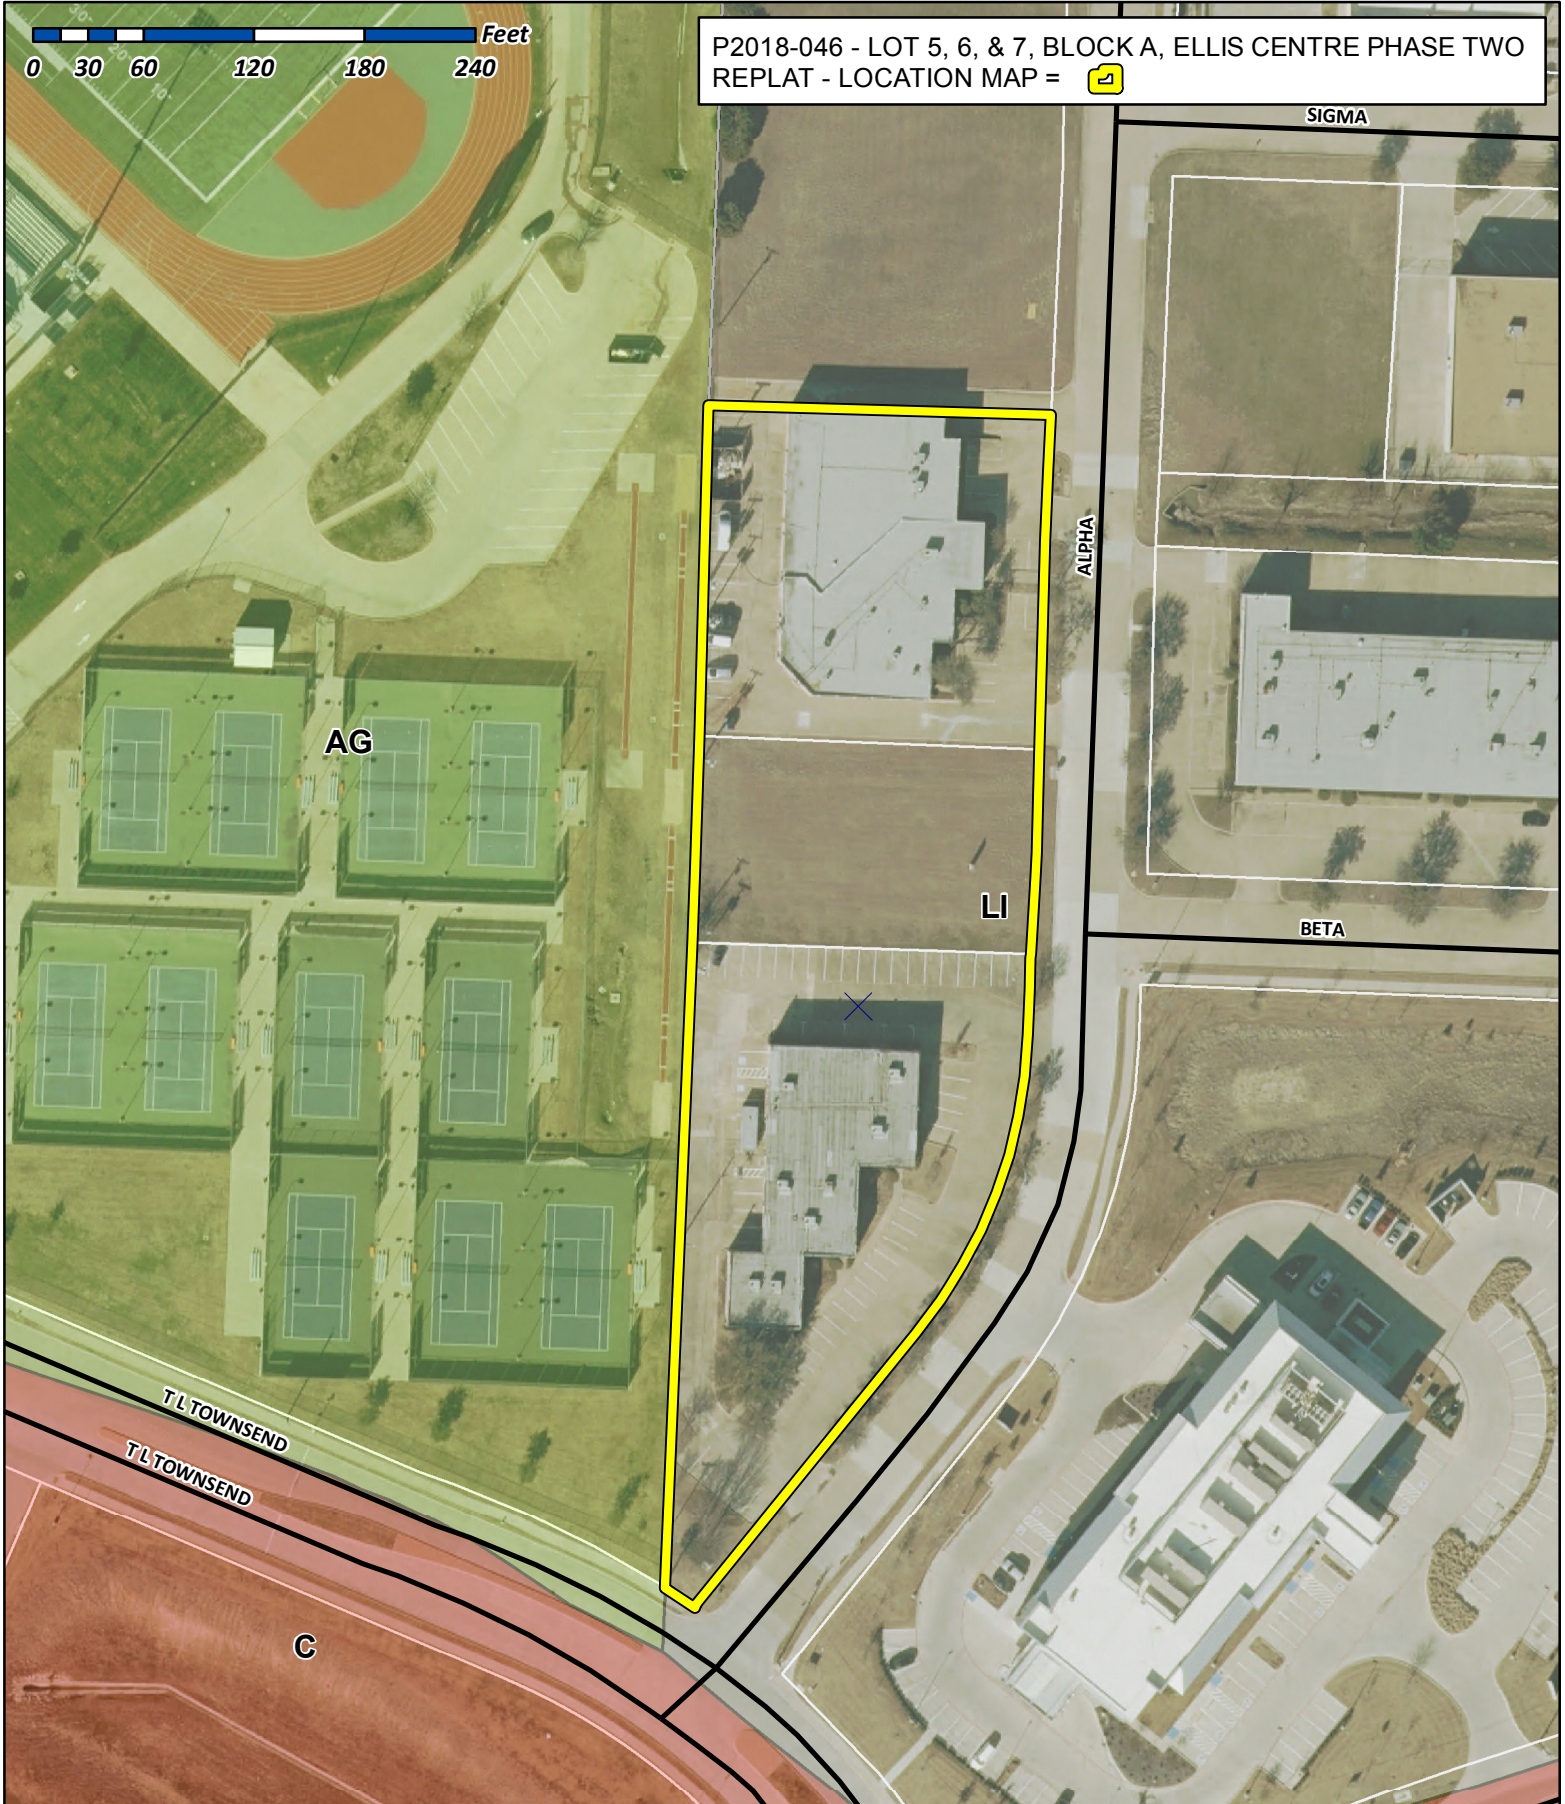

P2018-046 - LOT 5, 6, & 7, BLOCK A, ELLIS CENTRE PHASE TWO
REPLAT - LOCATION MAP =

City of Rockwall

Planning & Zoning Department
385 S. Goliad Street
Rockwall, Texas 75032
(P): (972) 771-7745
(W): www.rockwall.com