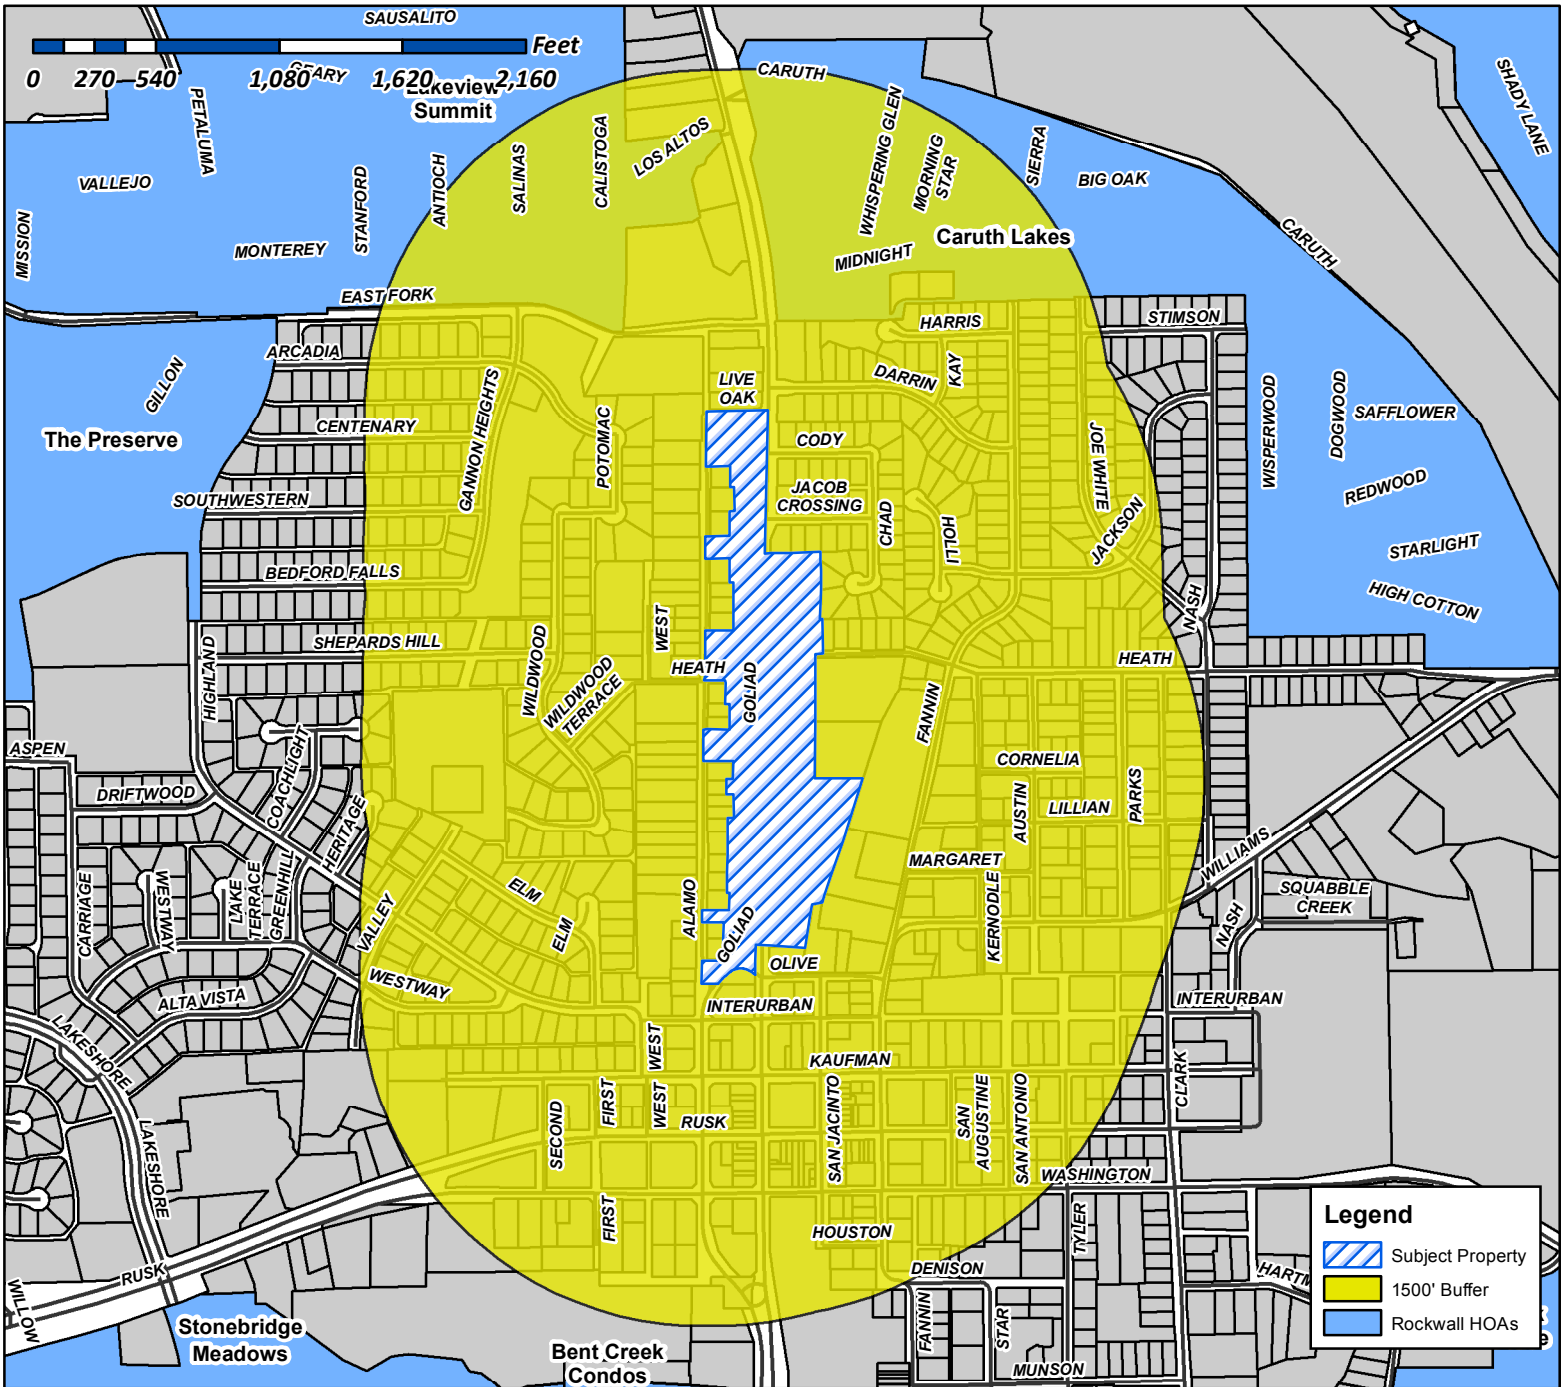

City of Rockwall

Planning & Zoning Department
385 S. Goliad Street
Rockwall, Texas 75087
(P): (972) 771-7745
(W): www.rockwall.com

The City of Rockwall GIS maps are continually under development and therefore subject to change without notice. While we endeavor to provide timely and accurate information, we make no guarantees. The City of Rockwall makes no warranty, express or implied, including warranties of merchantability and fitness for a particular purpose. Use of the information is the sole responsibility of the user.

Case Number: Z52017-005
Case Name: Amendment to PD-50
Case Type: Zoning
Zoning: PD-50
Case Address: 901 N. Goliad Street

Date Created: 2/21/2017

For Questions on this Case Call (972) 771-7745