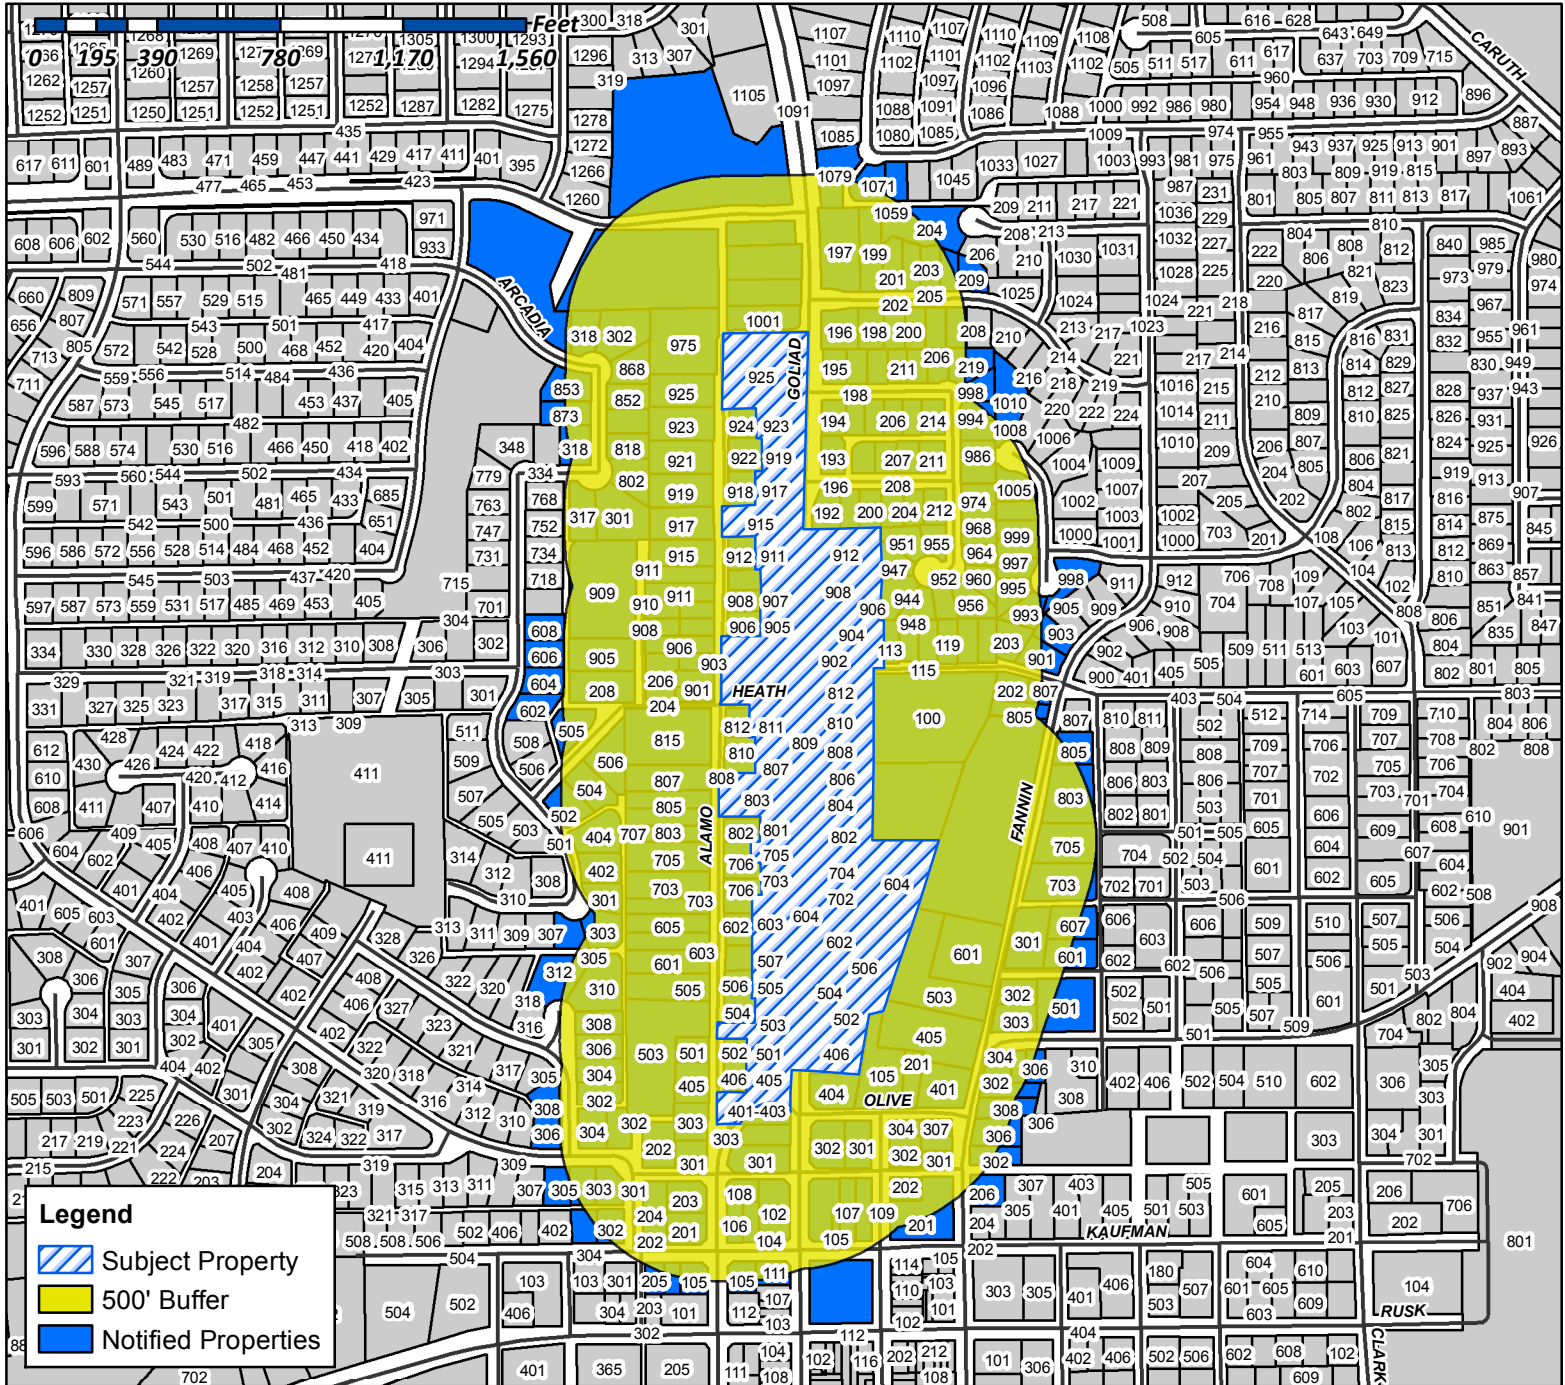

City of Rockwall

Planning & Zoning Department
385 S. Goliad Street
Rockwall, Texas 75087
(P): (972) 771-7745
(W): www.rockwall.com

The City of Rockwall GIS maps are continually under development and therefore subject to change without notice. While we endeavor to provide timely and accurate information, we make no guarantees. The City of Rockwall makes no warranty, express or implied, including warranties of merchantability and fitness for a particular purpose. Use of the information is the sole responsibility of the user.

Case Number: Z2017-005
Case Name: Amendment to PD-50
Case Type: Zoning
Zoning: PD-50
Case Address: 901 N. Goliad Street