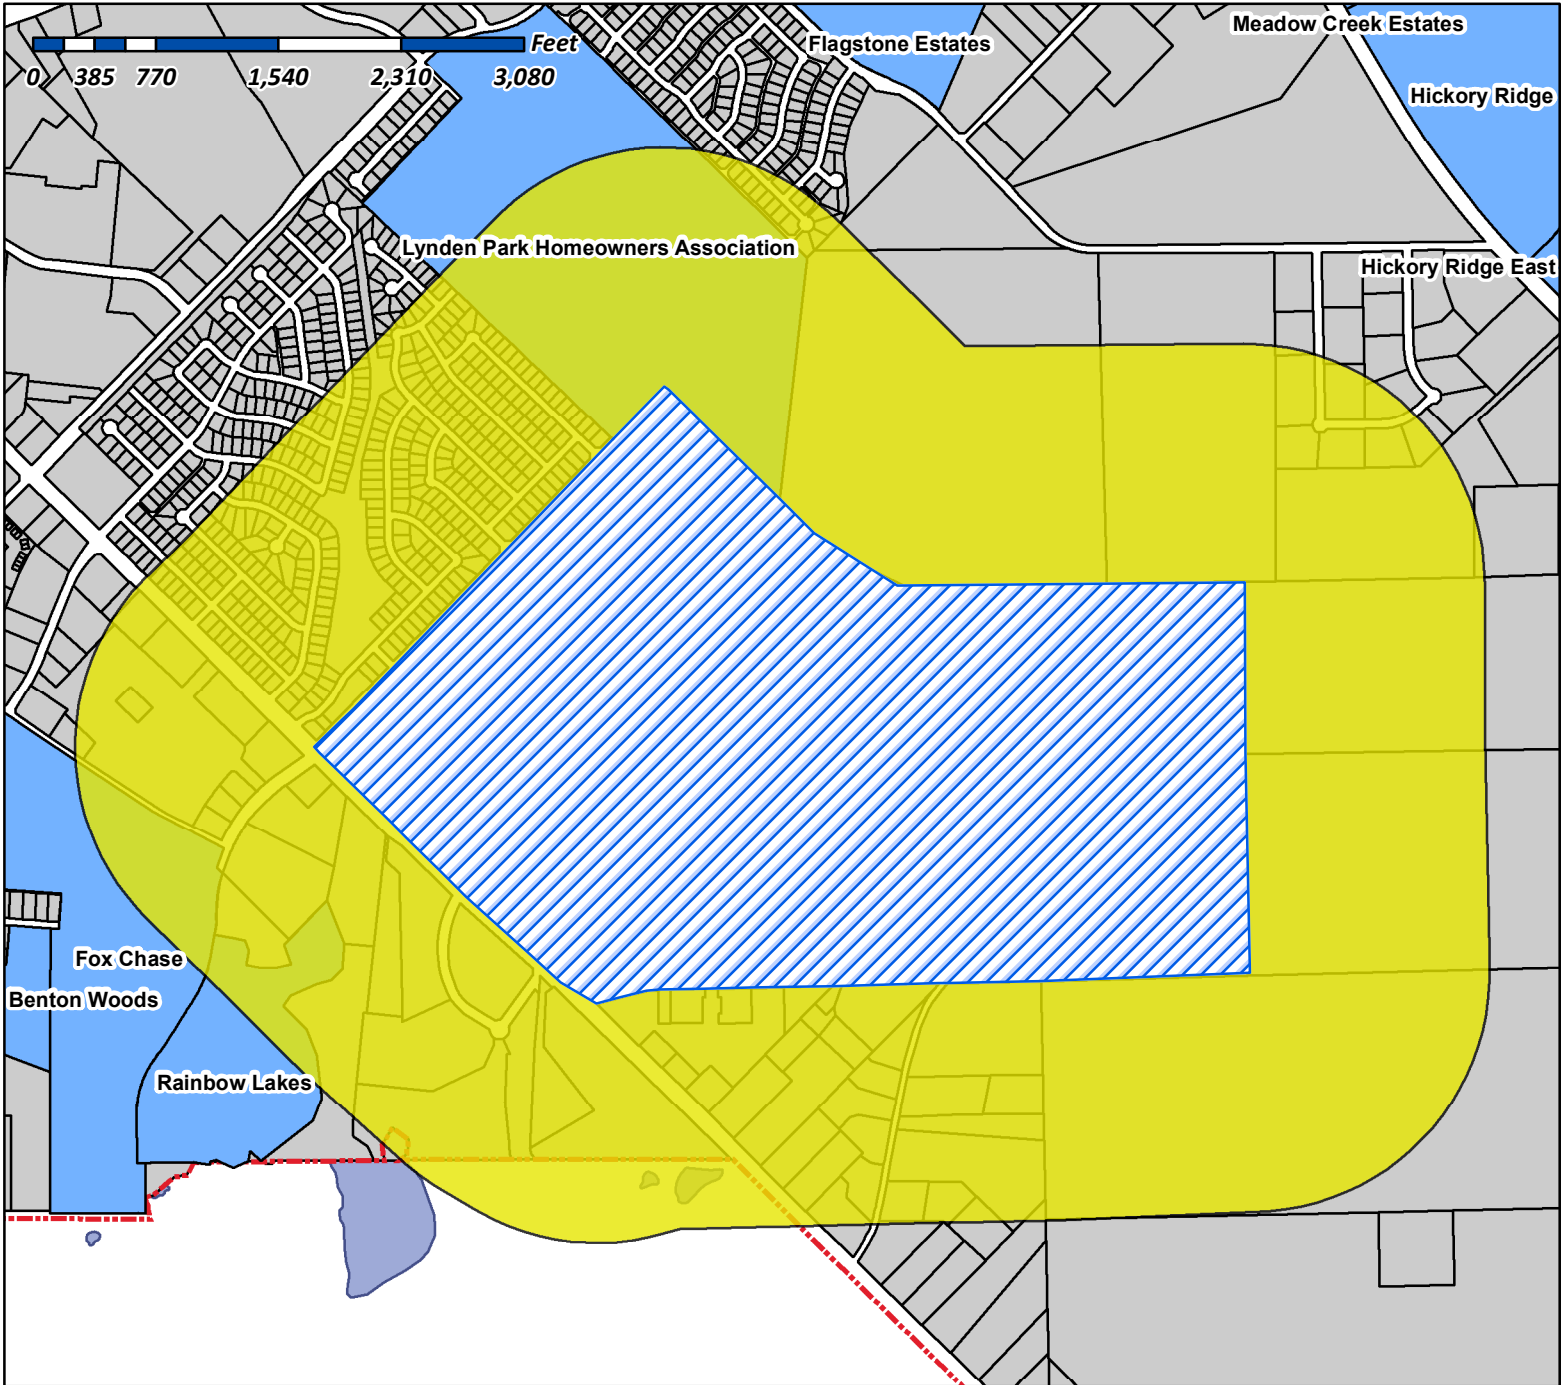

# City of Rockwall

Planning & Zoning Department  
385 S. Goliad Street  
Rockwall, Texas 75087  
(P): (972) 771-7745  
(W): www.rockwall.com

The City of Rockwall GIS maps are continually under development and therefore subject to change without notice. While we endeavor to provide timely and accurate information, we make no guarantees. The City of Rockwall makes no warranty, express or implied, including warranties of merchantability and fitness for a particular purpose. Use of the information is the sole responsibility of the user.