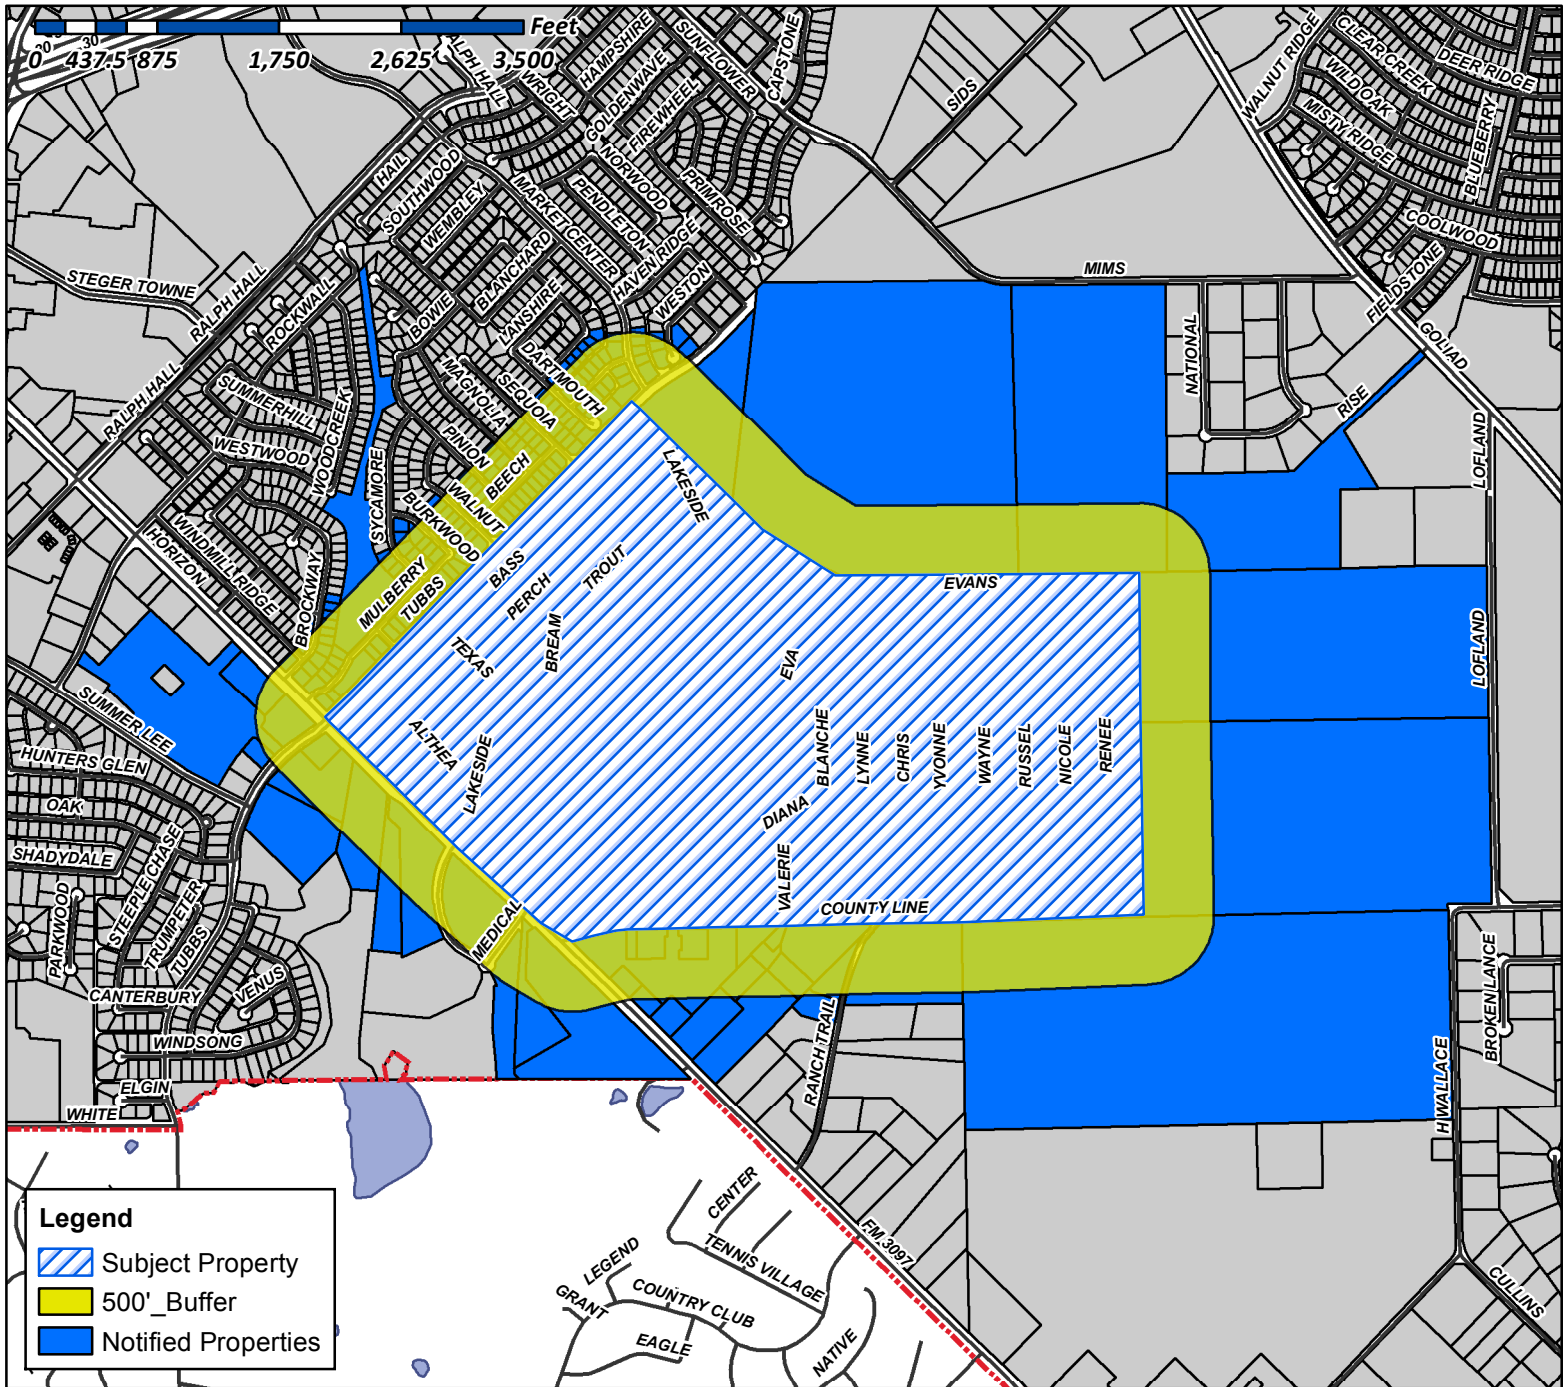

City of Rockwall

Planning & Zoning Department
385 S. Goliad Street
Rockwall, Texas 75087
(P): (972) 771-7745
(W): www.rockwall.com

The City of Rockwall GIS maps are continually under development and therefore subject to change without notice. While we endeavor to provide timely and accurate information, we make no guarantees. The City of Rockwall makes no warranty, express or implied, including warranties of merchantability and fitness for a particular purpose. Use of the information is the sole responsibility of the user.

Case Number: Z2015-030
Case Name: Amendment to PD-75
Case Type: Zoning
Zoning: What is the Proposed Zoning
Case Address: Lake Rockwall Estates

Date Created: --/--/2015
For Questions on this Case Call (972) 771-7745