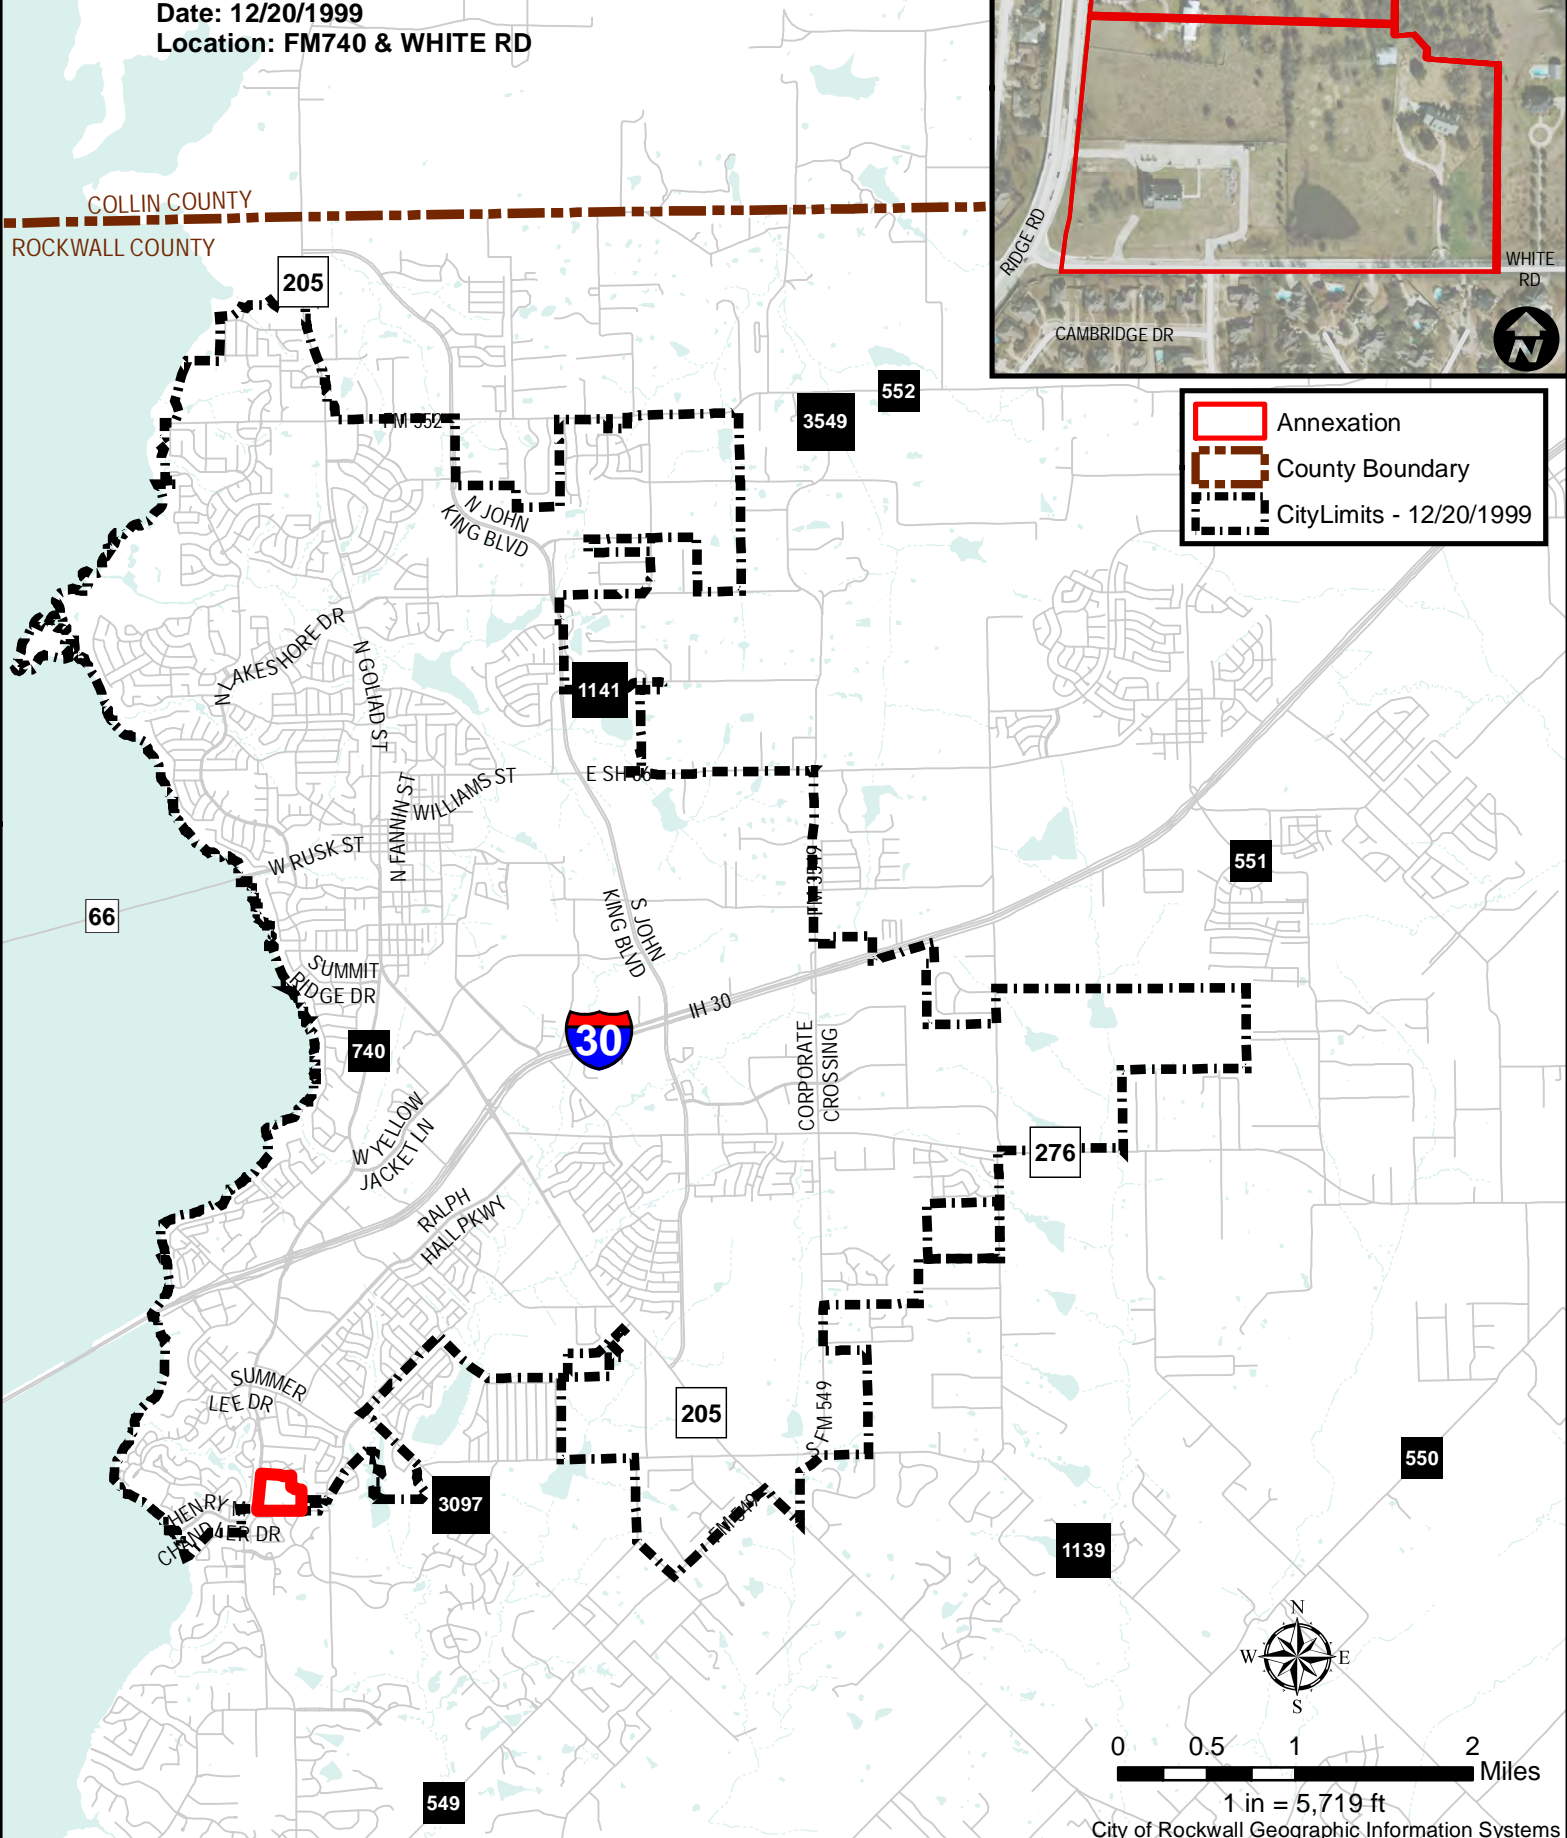

City Annexations

Ordinance Number: 99-44BA
 Date: 12/20/1999
 Location: FM740 & WHITE RD

COLLIN COUNTY
 ROCKWALL COUNTY

- Annexation
- County Boundary
- CityLimits - 12/20/1999

1 in = 5,719 ft

City Annexations

Ordinance Number: 99-44BA
 Date: 12/20/1999
 Location: FM740 & WHITE RD

COLLIN COUNTY
 ROCKWALL COUNTY

- Annexation
- County Boundary
- CityLimits - 12/20/1999

1 in = 5,719 ft