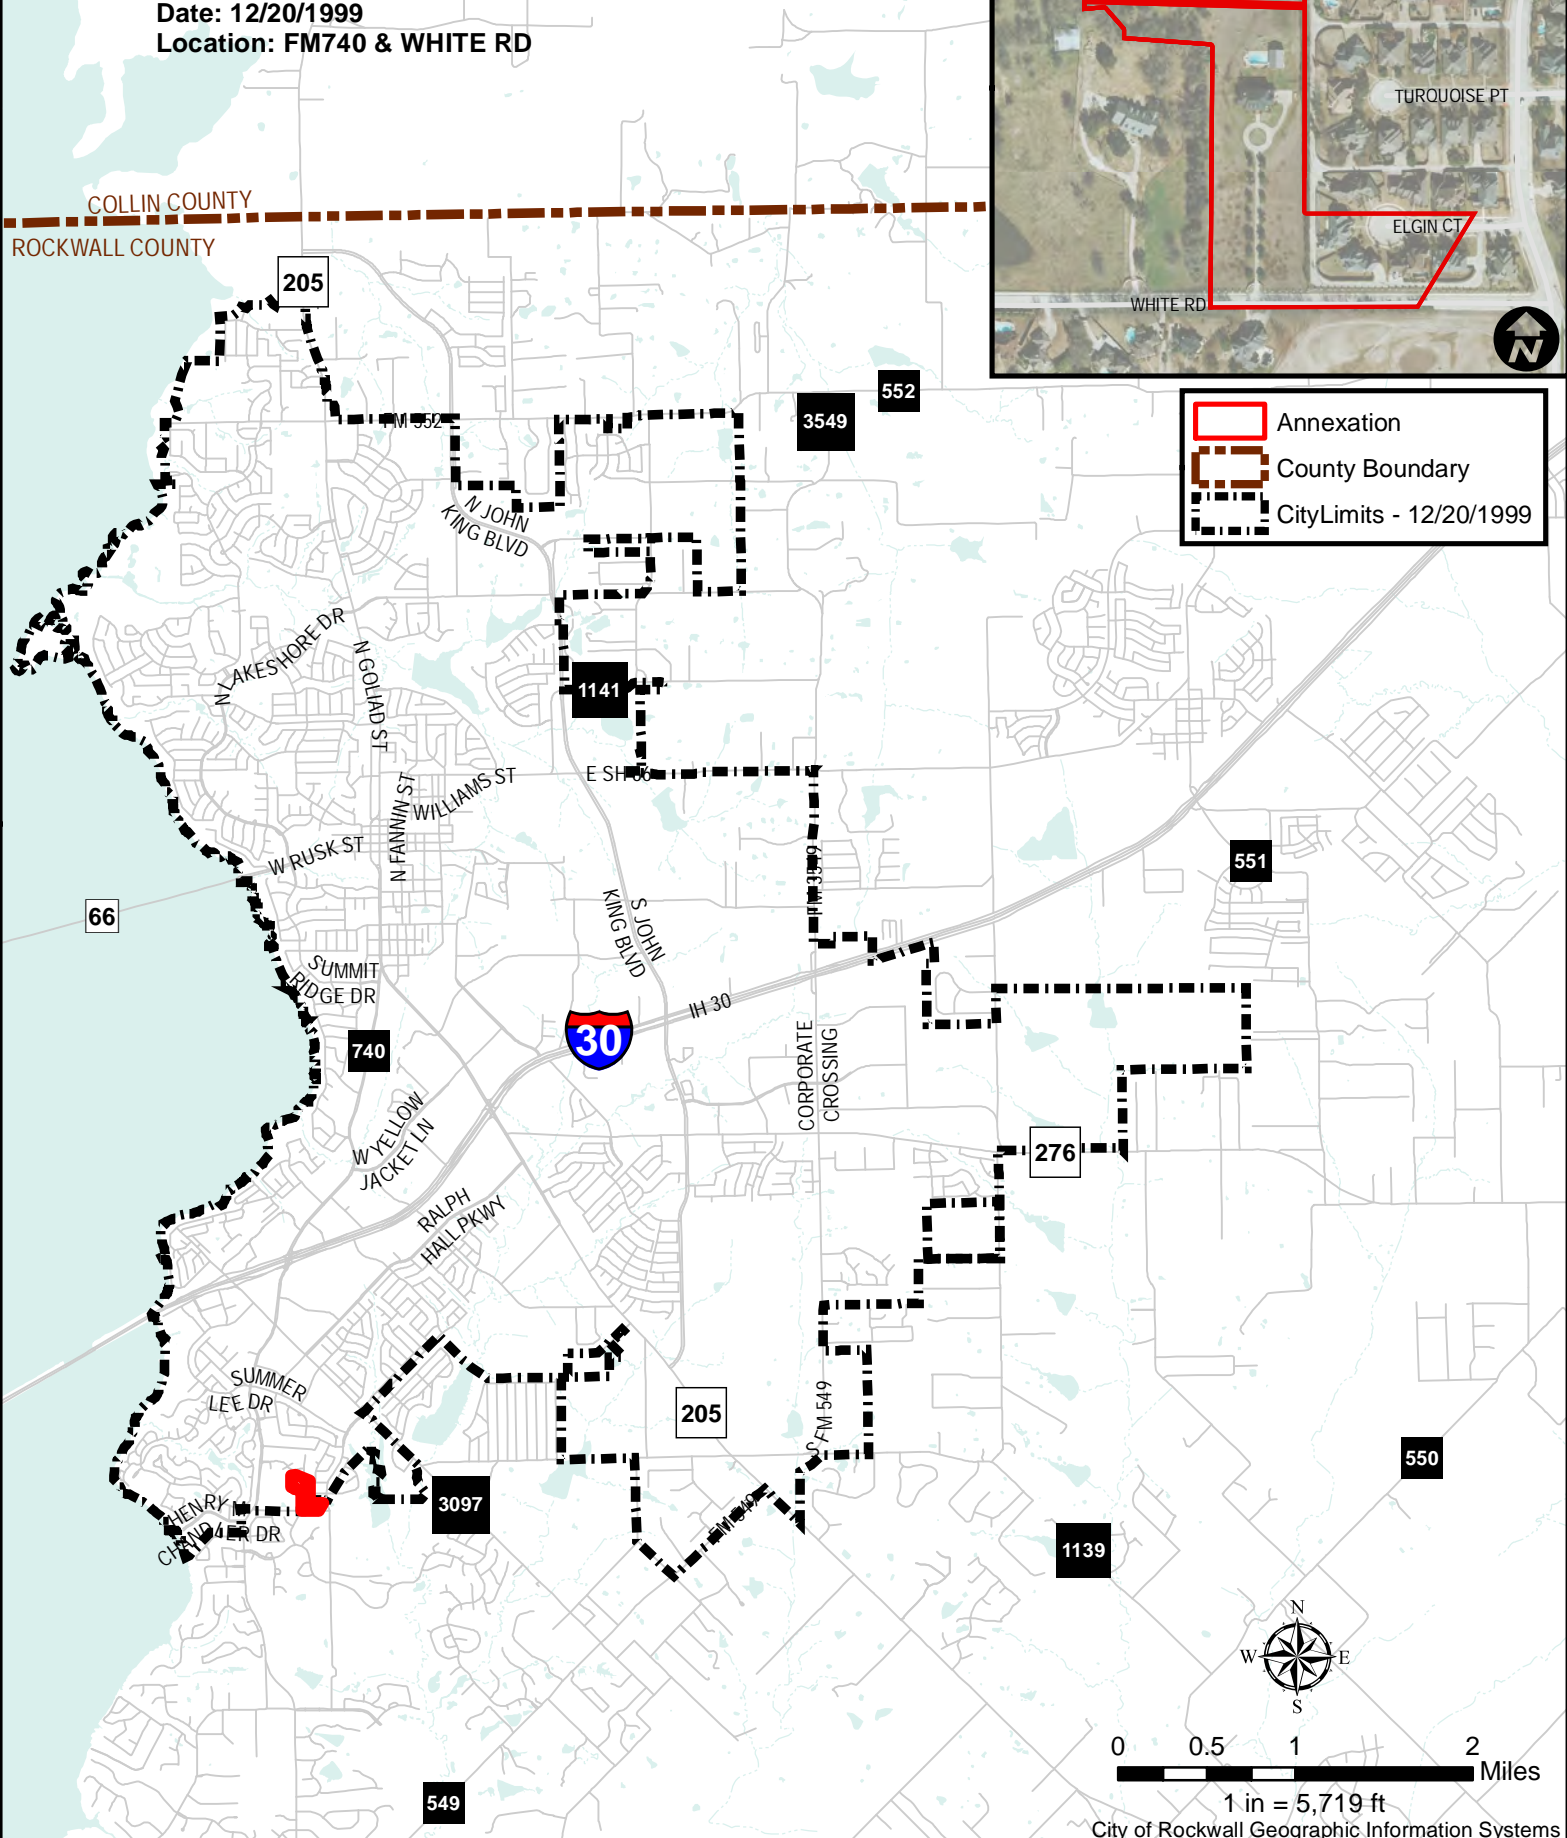

City Annexations

Ordinance Number: 99-44BA
 Date: 12/20/1999
 Location: FM740 & WHITE RD

COLLIN COUNTY
 ROCKWALL COUNTY

- Annexation
- County Boundary
- CityLimits - 12/20/1999

1 in = 5,719 ft

City Annexations

Ordinance Number: 99-44BA
 Date: 12/20/1999
 Location: FM740 & WHITE RD

COLLIN COUNTY
 ROCKWALL COUNTY

- Annexation
- County Boundary
- CityLimits - 12/20/1999

1 in = 5,719 ft