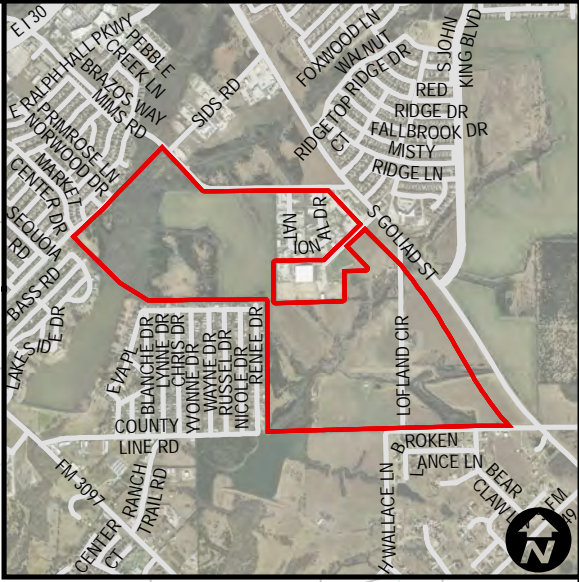

# City Annexations

Ordinance Number: 99-33, T1  
 Date: 8/30/1999  
 Location: FM1141 & FM552

COLLIN COUNTY  
 ROCKWALL COUNTY

**Legend**

- Annexation
- County Boundary
- City Limits - 08/30/1999

1 in = 5,719 ft

# City Annexations

Ordinance Number: 99-33, T2  
Date: 8/30/1999  
Location: MIMS RD & SH205

COLLIN COUNTY  
ROCKWALL COUNTY

- Annexation
- County Boundary
- CityLimits - 08/30/1999

# City Annexations

Ordinance Number: 99-33, T3  
Date: 8/30/1999  
Location: FAR EAST, N OF SUN ACRES

COLLIN COUNTY  
ROCKWALL COUNTY

- Annexation
- County Boundary
- CityLimits - 08/30/1999

1 in = 5,719 ft