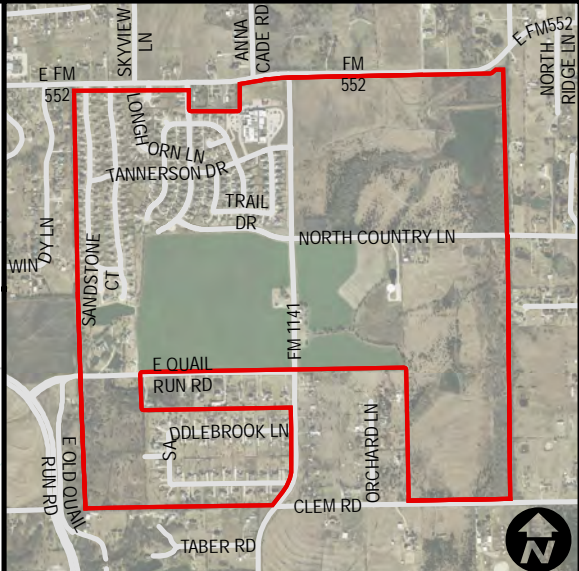

# City Annexations

Ordinance Number: 99-33, T1  
 Date: 8/30/1999  
 Location: FM1141 & FM552

COLLIN COUNTY  
 ROCKWALL COUNTY

**Legend**

- Annexation
- County Boundary
- City Limits - 08/30/1999

1 in = 5,719 ft

# City Annexations

Ordinance Number: 99-33, T2  
Date: 8/30/1999  
Location: MIMS RD & SH205

COLLIN COUNTY  
ROCKWALL COUNTY

- Annexation
- County Boundary
- CityLimits - 08/30/1999

# City Annexations

Ordinance Number: 99-33, T3  
Date: 8/30/1999  
Location: FAR EAST, N OF SUN ACRES

COLLIN COUNTY  
ROCKWALL COUNTY

- Annexation
- County Boundary
- CityLimits - 08/30/1999

1 in = 5,719 ft