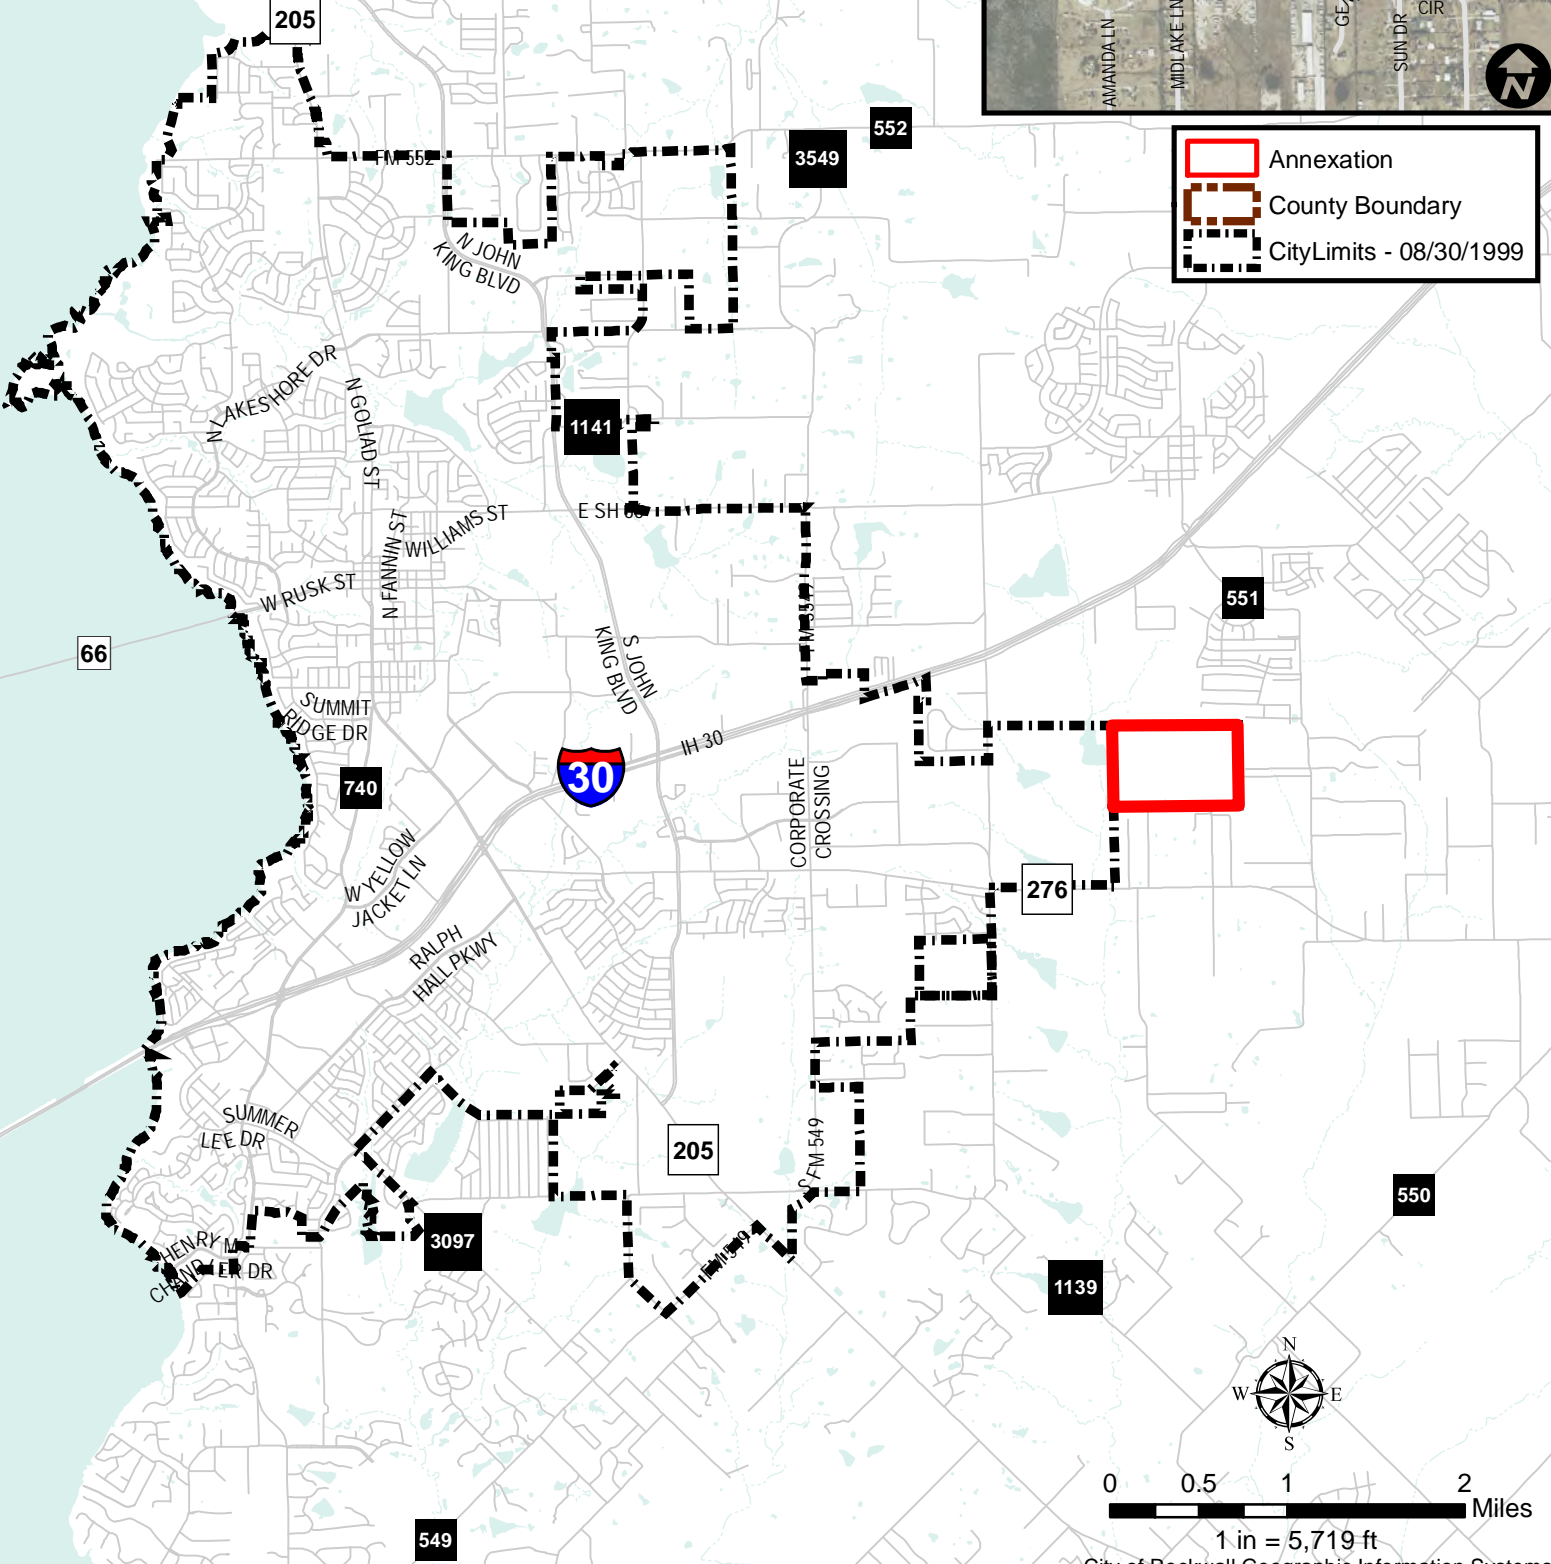

# City Annexations

Ordinance Number: 99-33, T1  
 Date: 8/30/1999  
 Location: FM1141 & FM552

COLLIN COUNTY  
 ROCKWALL COUNTY

**Legend**

- Annexation
- County Boundary
- City Limits - 08/30/1999

1 in = 5,719 ft

# City Annexations

Ordinance Number: 99-33, T2  
Date: 8/30/1999  
Location: MIMS RD & SH205

COLLIN COUNTY  
ROCKWALL COUNTY

- Annexation
- County Boundary
- CityLimits - 08/30/1999

# City Annexations

Ordinance Number: 99-33, T3  
Date: 8/30/1999  
Location: FAR EAST, N OF SUN ACRES

COLLIN COUNTY  
ROCKWALL COUNTY

- Annexation
- County Boundary
- CityLimits - 08/30/1999

1 in = 5,719 ft