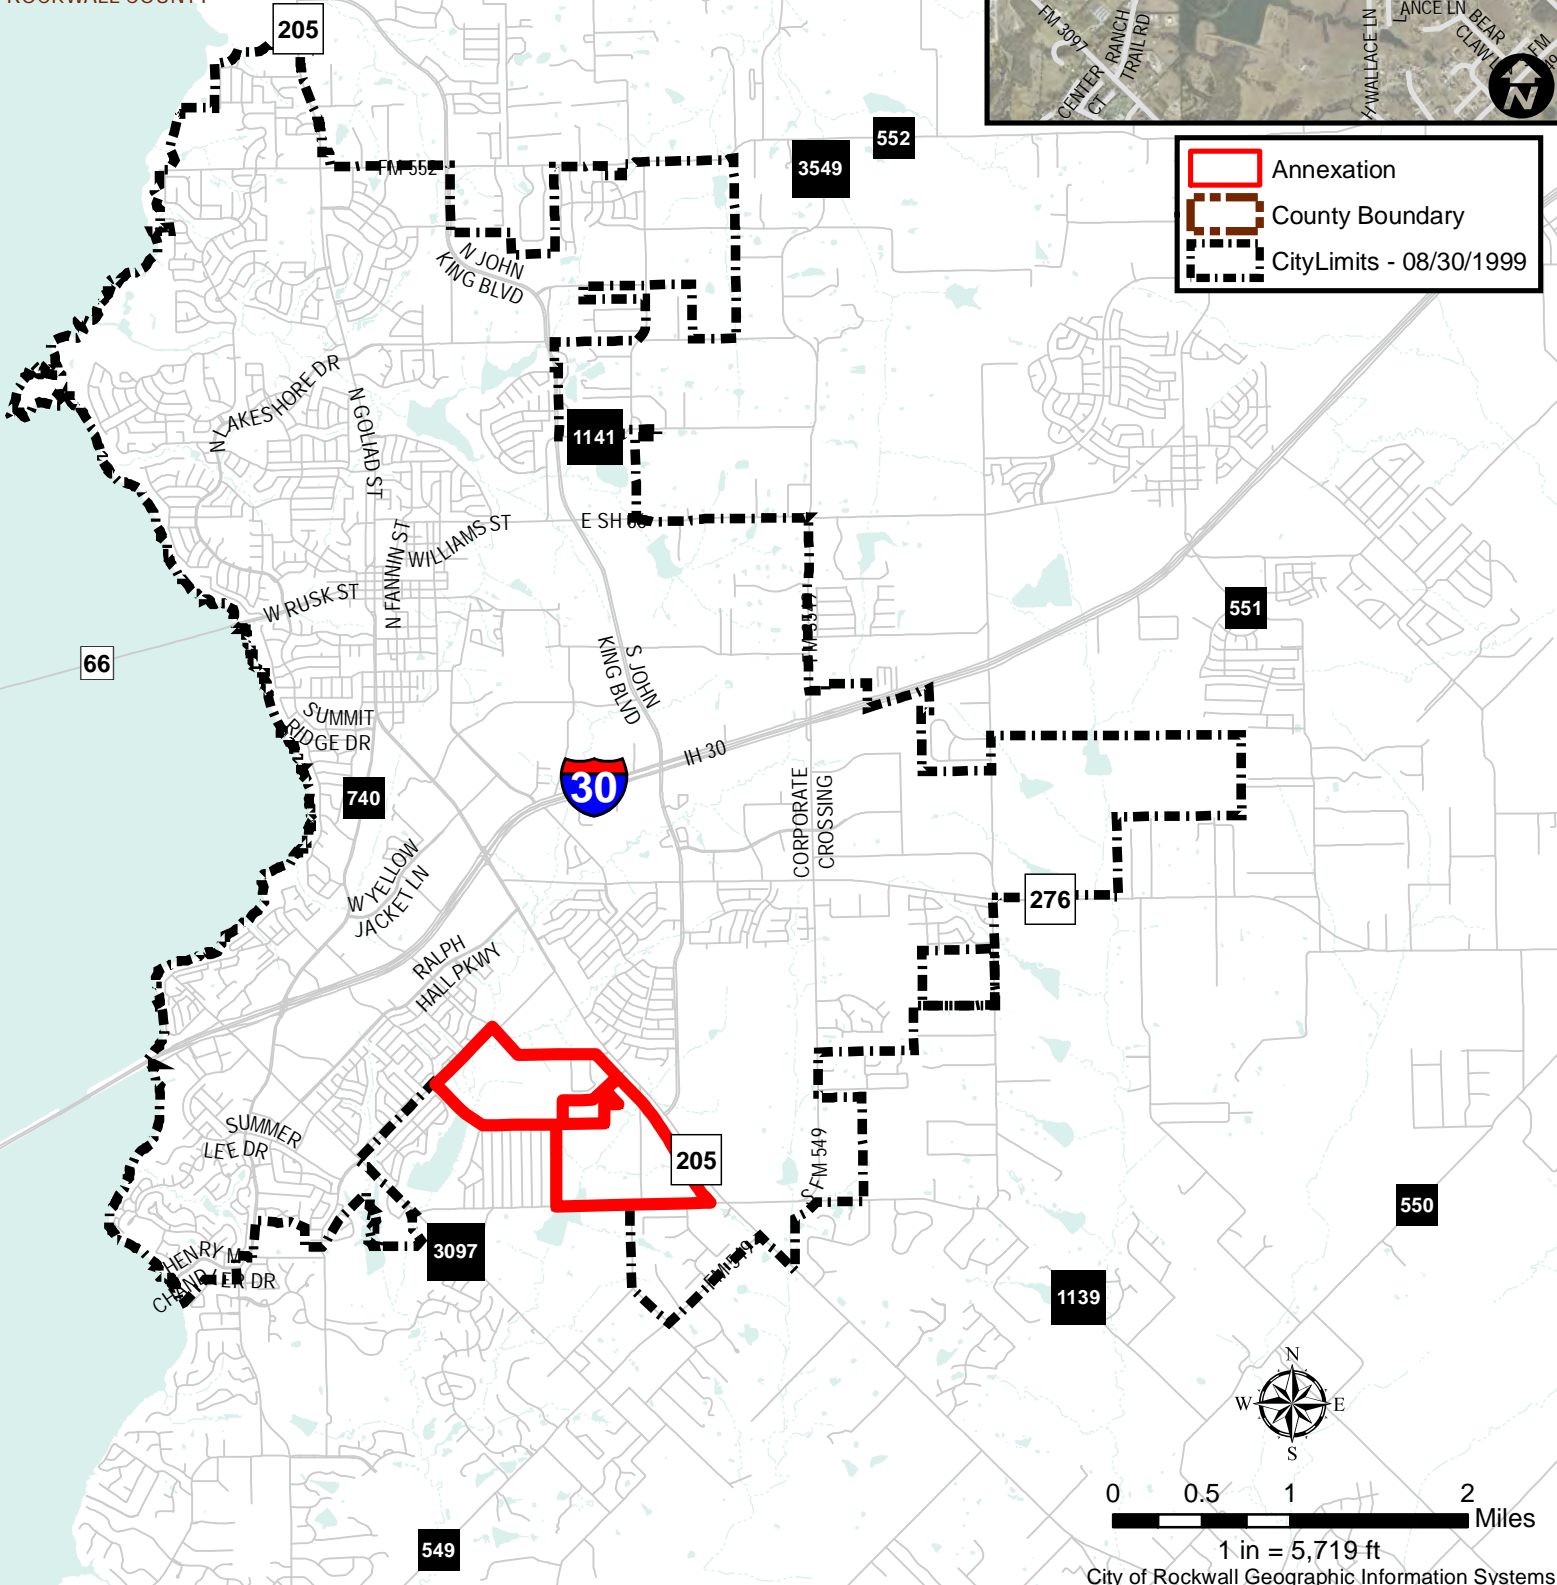

# City Annexations

Ordinance Number: 99-33, T1  
 Date: 8/30/1999  
 Location: FM1141 & FM552

COLLIN COUNTY  
 ROCKWALL COUNTY

**Legend**

- Annexation
- County Boundary
- City Limits - 08/30/1999

1 in = 5,719 ft

# City Annexations

Ordinance Number: 99-33, T2  
Date: 8/30/1999  
Location: MIMS RD & SH205

COLLIN COUNTY  
ROCKWALL COUNTY

- Annexation
- County Boundary
- CityLimits - 08/30/1999

# City Annexations

Ordinance Number: 99-33, T3  
Date: 8/30/1999  
Location: FAR EAST, N OF SUN ACRES

COLLIN COUNTY  
ROCKWALL COUNTY

- Annexation
- County Boundary
- CityLimits - 08/30/1999

1 in = 5,719 ft