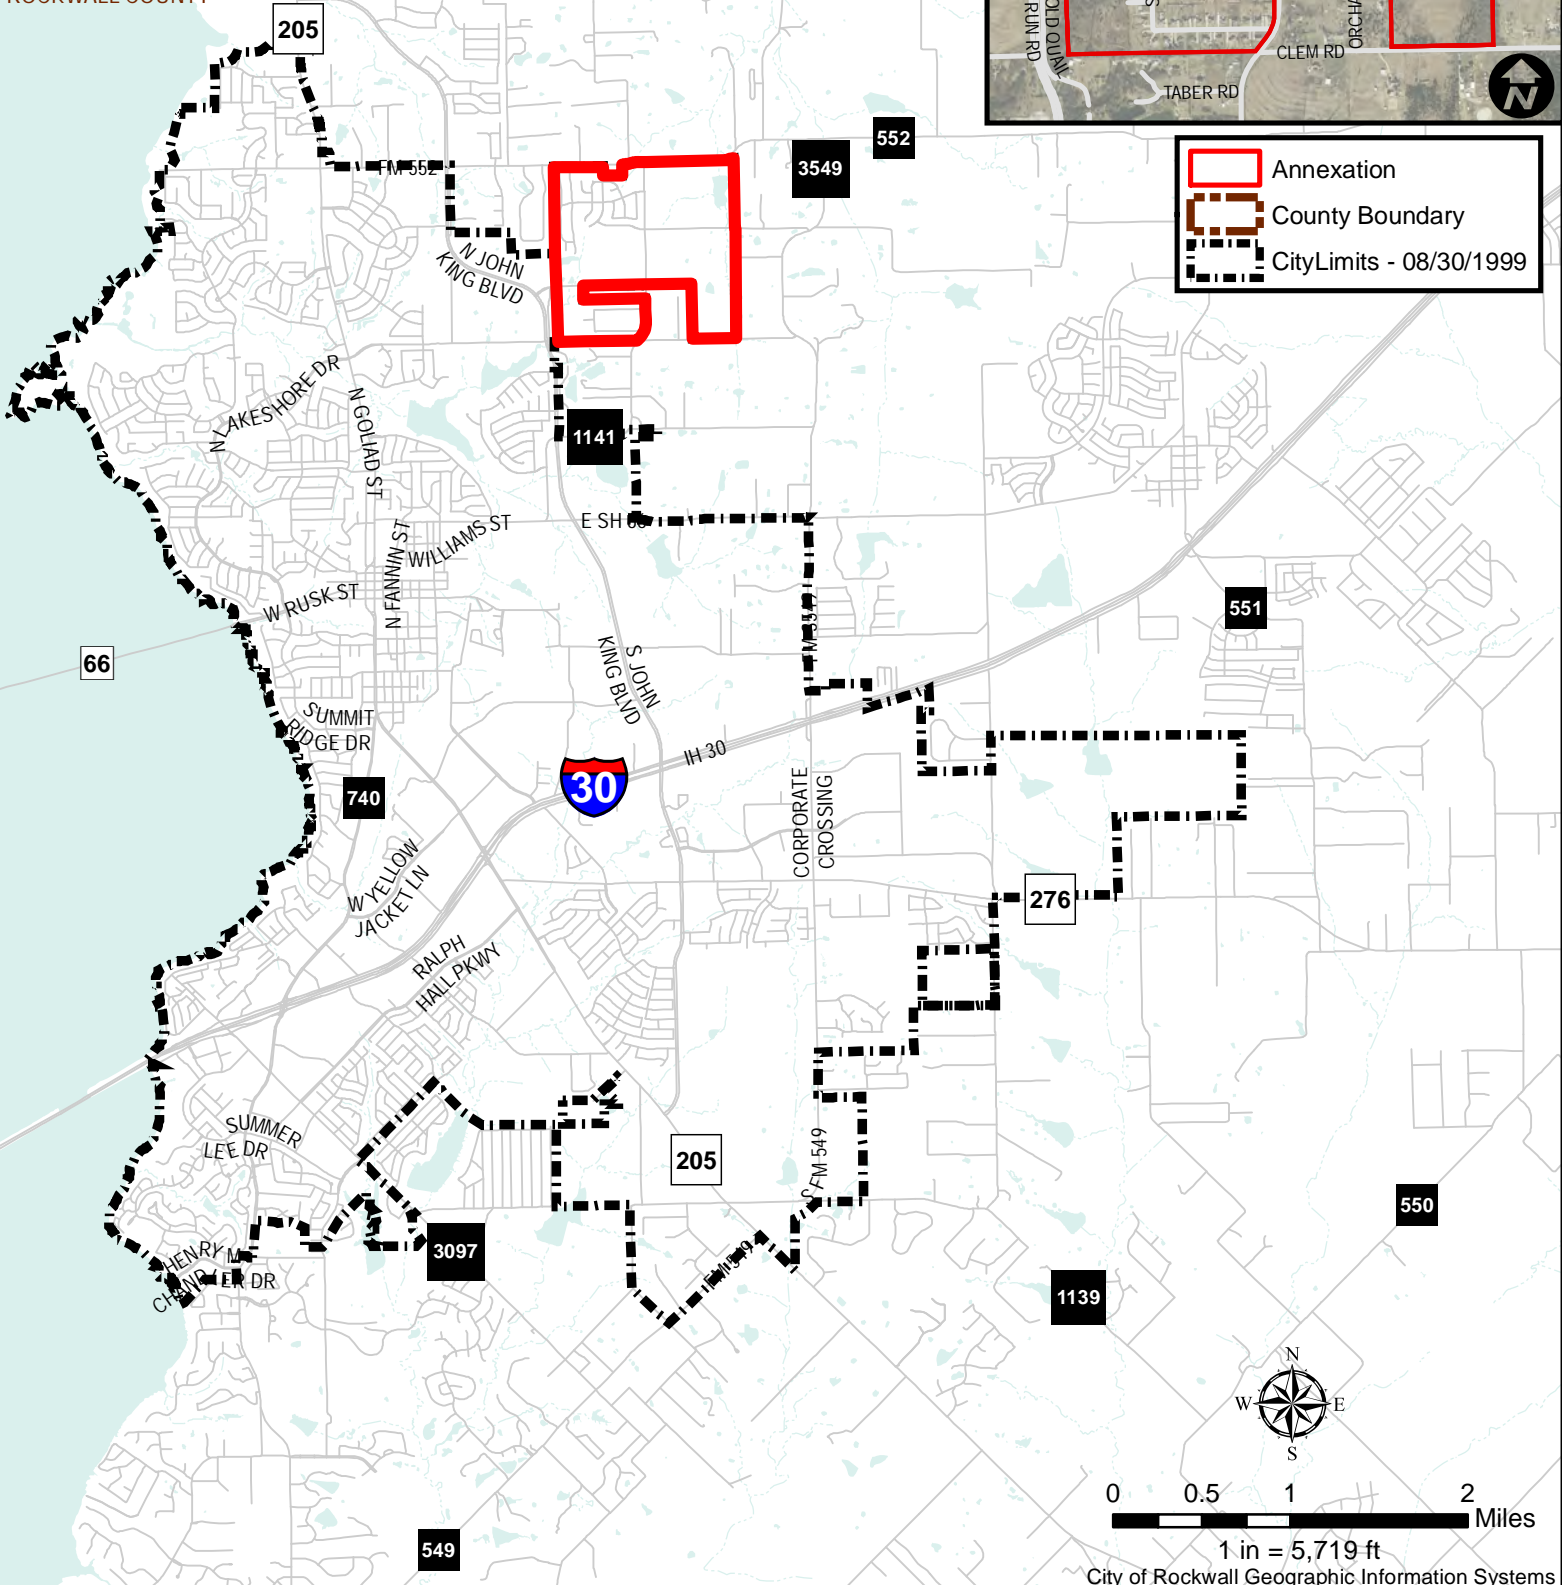

# City Annexations

Ordinance Number: 99-33, T1  
 Date: 8/30/1999  
 Location: FM1141 & FM552

COLLIN COUNTY  
 ROCKWALL COUNTY

**Legend**

- Annexation
- County Boundary
- City Limits - 08/30/1999

1 in = 5,719 ft

# City Annexations

Ordinance Number: 99-33, T2  
Date: 8/30/1999  
Location: MIMS RD & SH205

COLLIN COUNTY  
ROCKWALL COUNTY

- Annexation
- County Boundary
- CityLimits - 08/30/1999

# City Annexations

Ordinance Number: 99-33, T3  
Date: 8/30/1999  
Location: FAR EAST, N OF SUN ACRES

COLLIN COUNTY  
ROCKWALL COUNTY

- Annexation
- County Boundary
- CityLimits - 08/30/1999

1 in = 5,719 ft