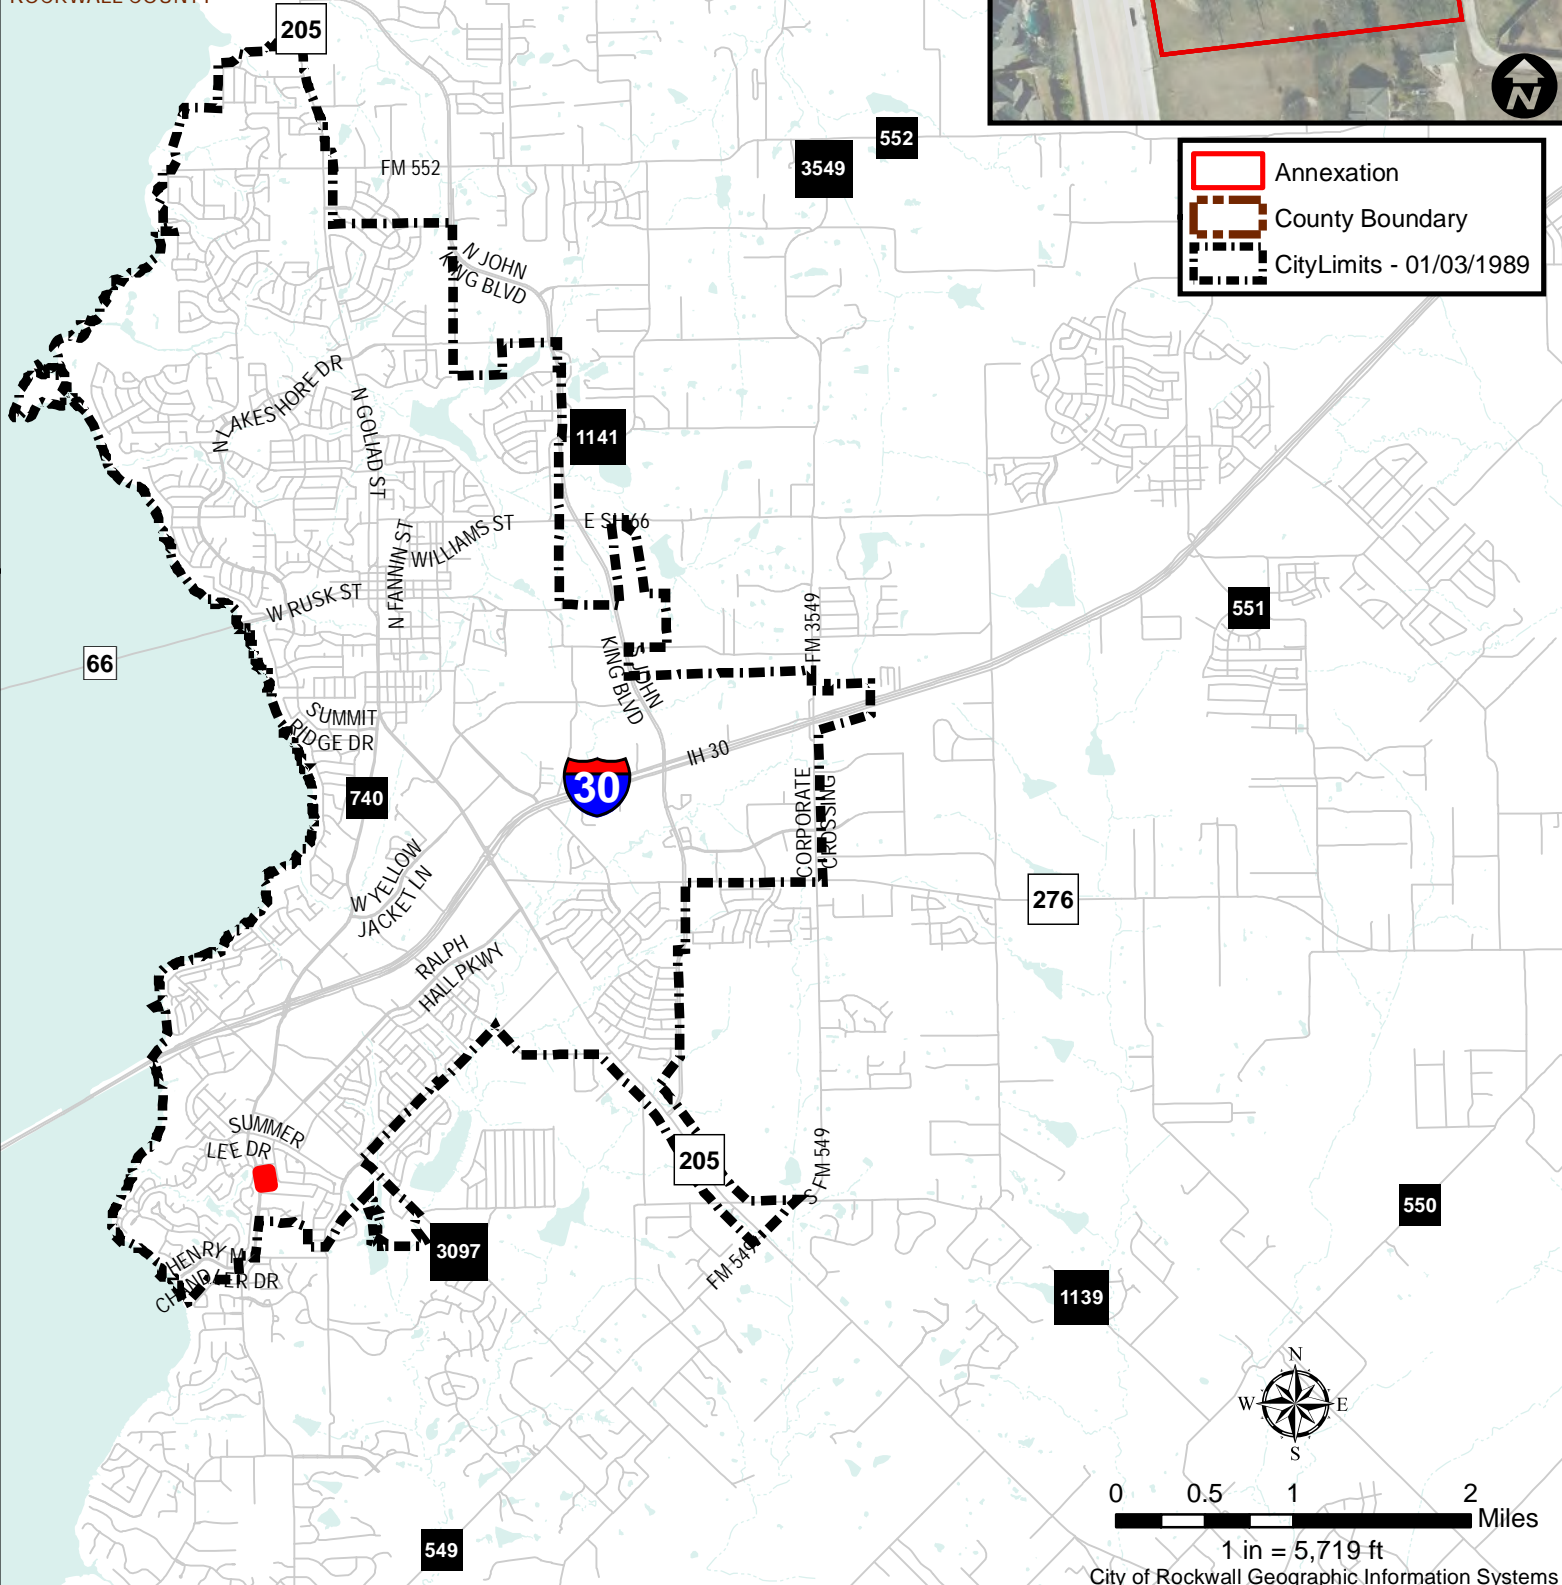

City Annexations

Ordinance Number: 88-67

Date: 1/3/1989

Location: HIGHLAND ACRES LOT 6

COLLIN COUNTY
ROCKWALL COUNTY

- Annexation
- County Boundary
- City Limits - 01/03/1989

1 in = 5,719 ft

City Annexations

Ordinance Number: 88-67
 Date: 1/3/1989
 Location: HIGHLAND ACRES

COLLIN COUNTY
 ROCKWALL COUNTY

- Annexation
- County Boundary
- CityLimits - 01/03/1989

1 in = 5,719 ft