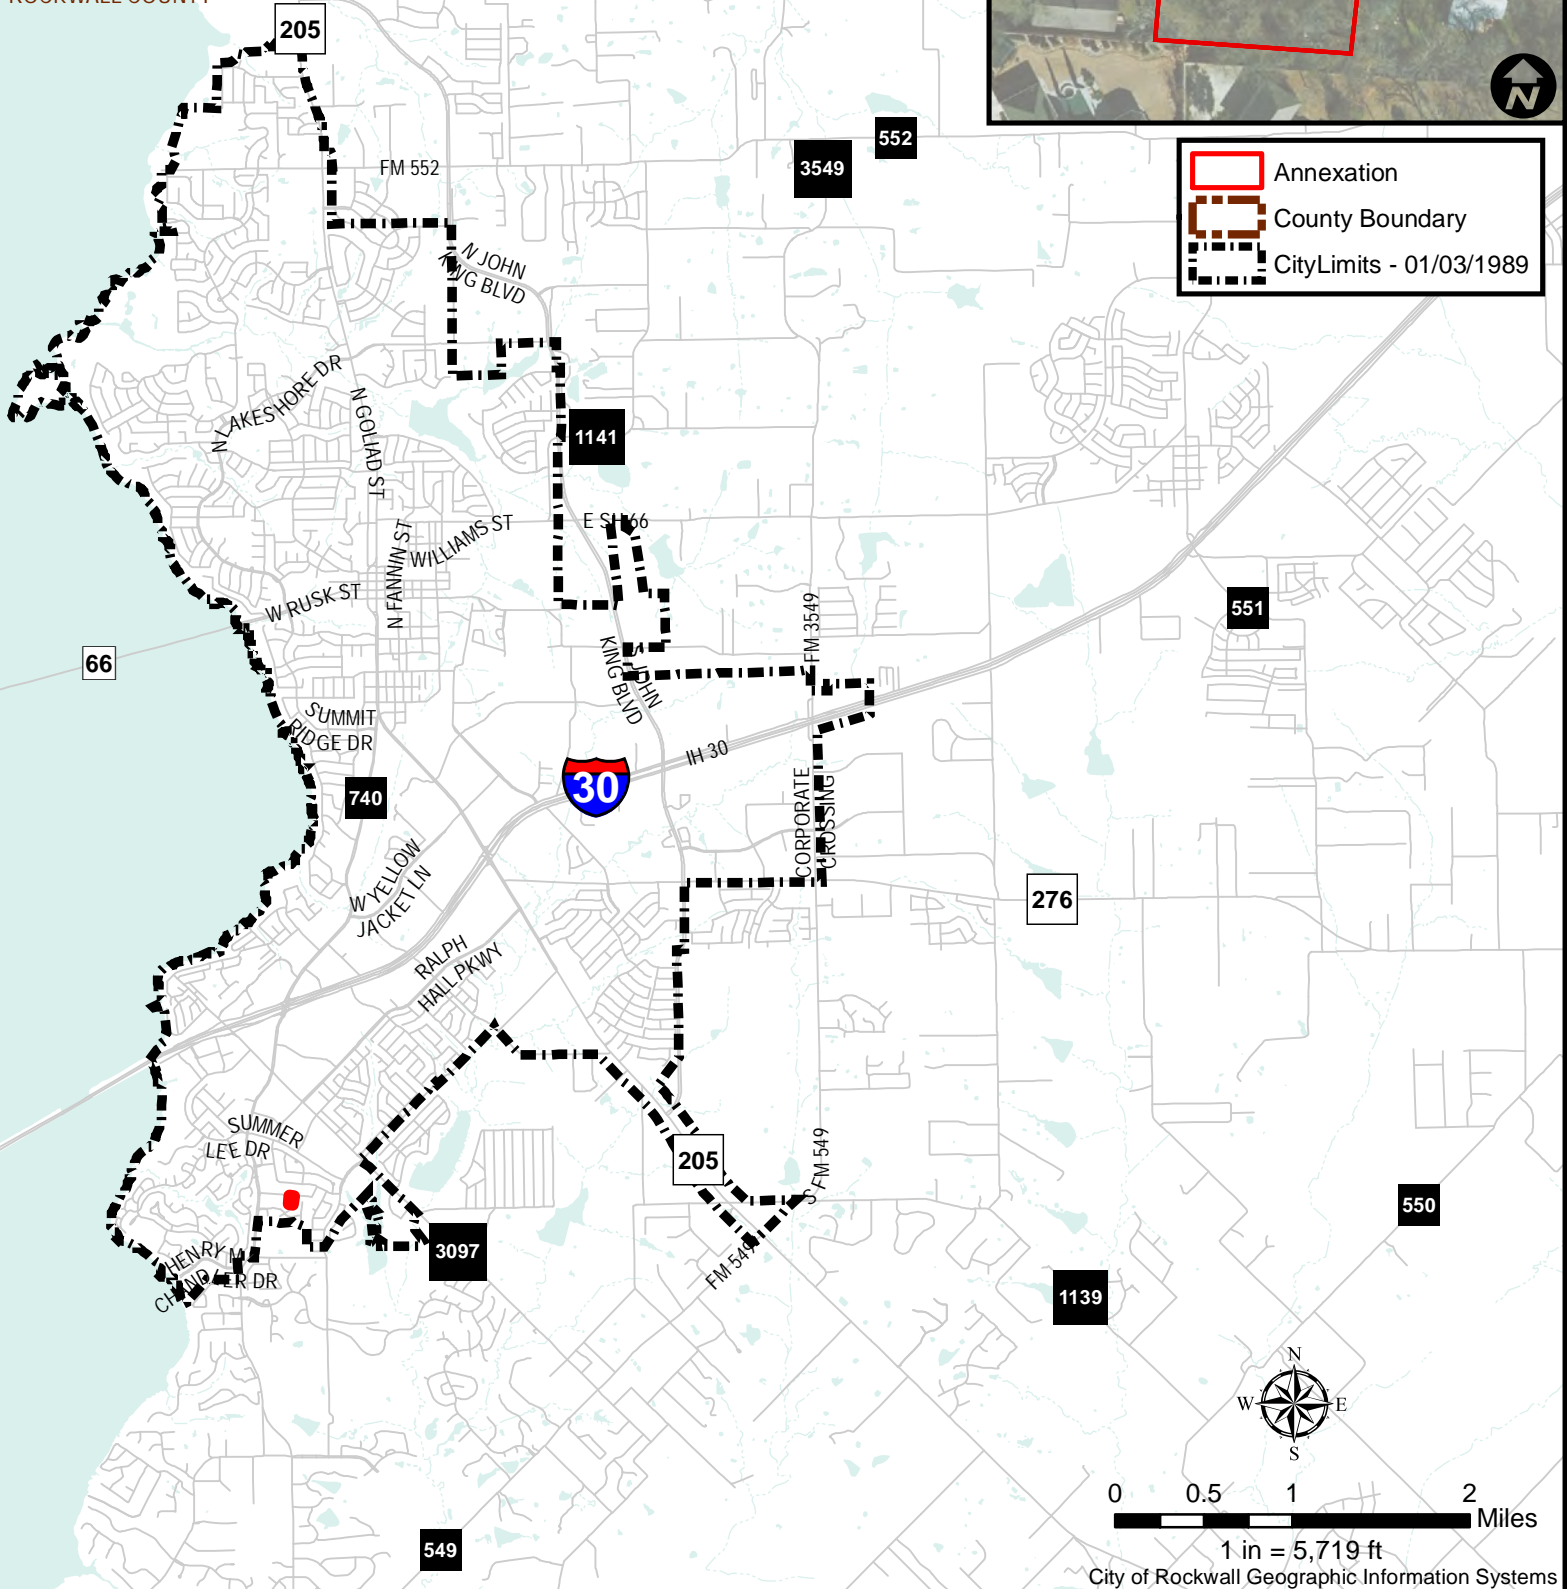

City Annexations

Ordinance Number: 88-67

Date: 1/3/1989

Location: HIGHLAND ACRES LOT 6

COLLIN COUNTY
ROCKWALL COUNTY

- Annexation
- County Boundary
- City Limits - 01/03/1989

1 in = 5,719 ft

City Annexations

Ordinance Number: 88-67
 Date: 1/3/1989
 Location: HIGHLAND ACRES

COLLIN COUNTY
 ROCKWALL COUNTY

- Annexation
- County Boundary
- CityLimits - 01/03/1989

1 in = 5,719 ft