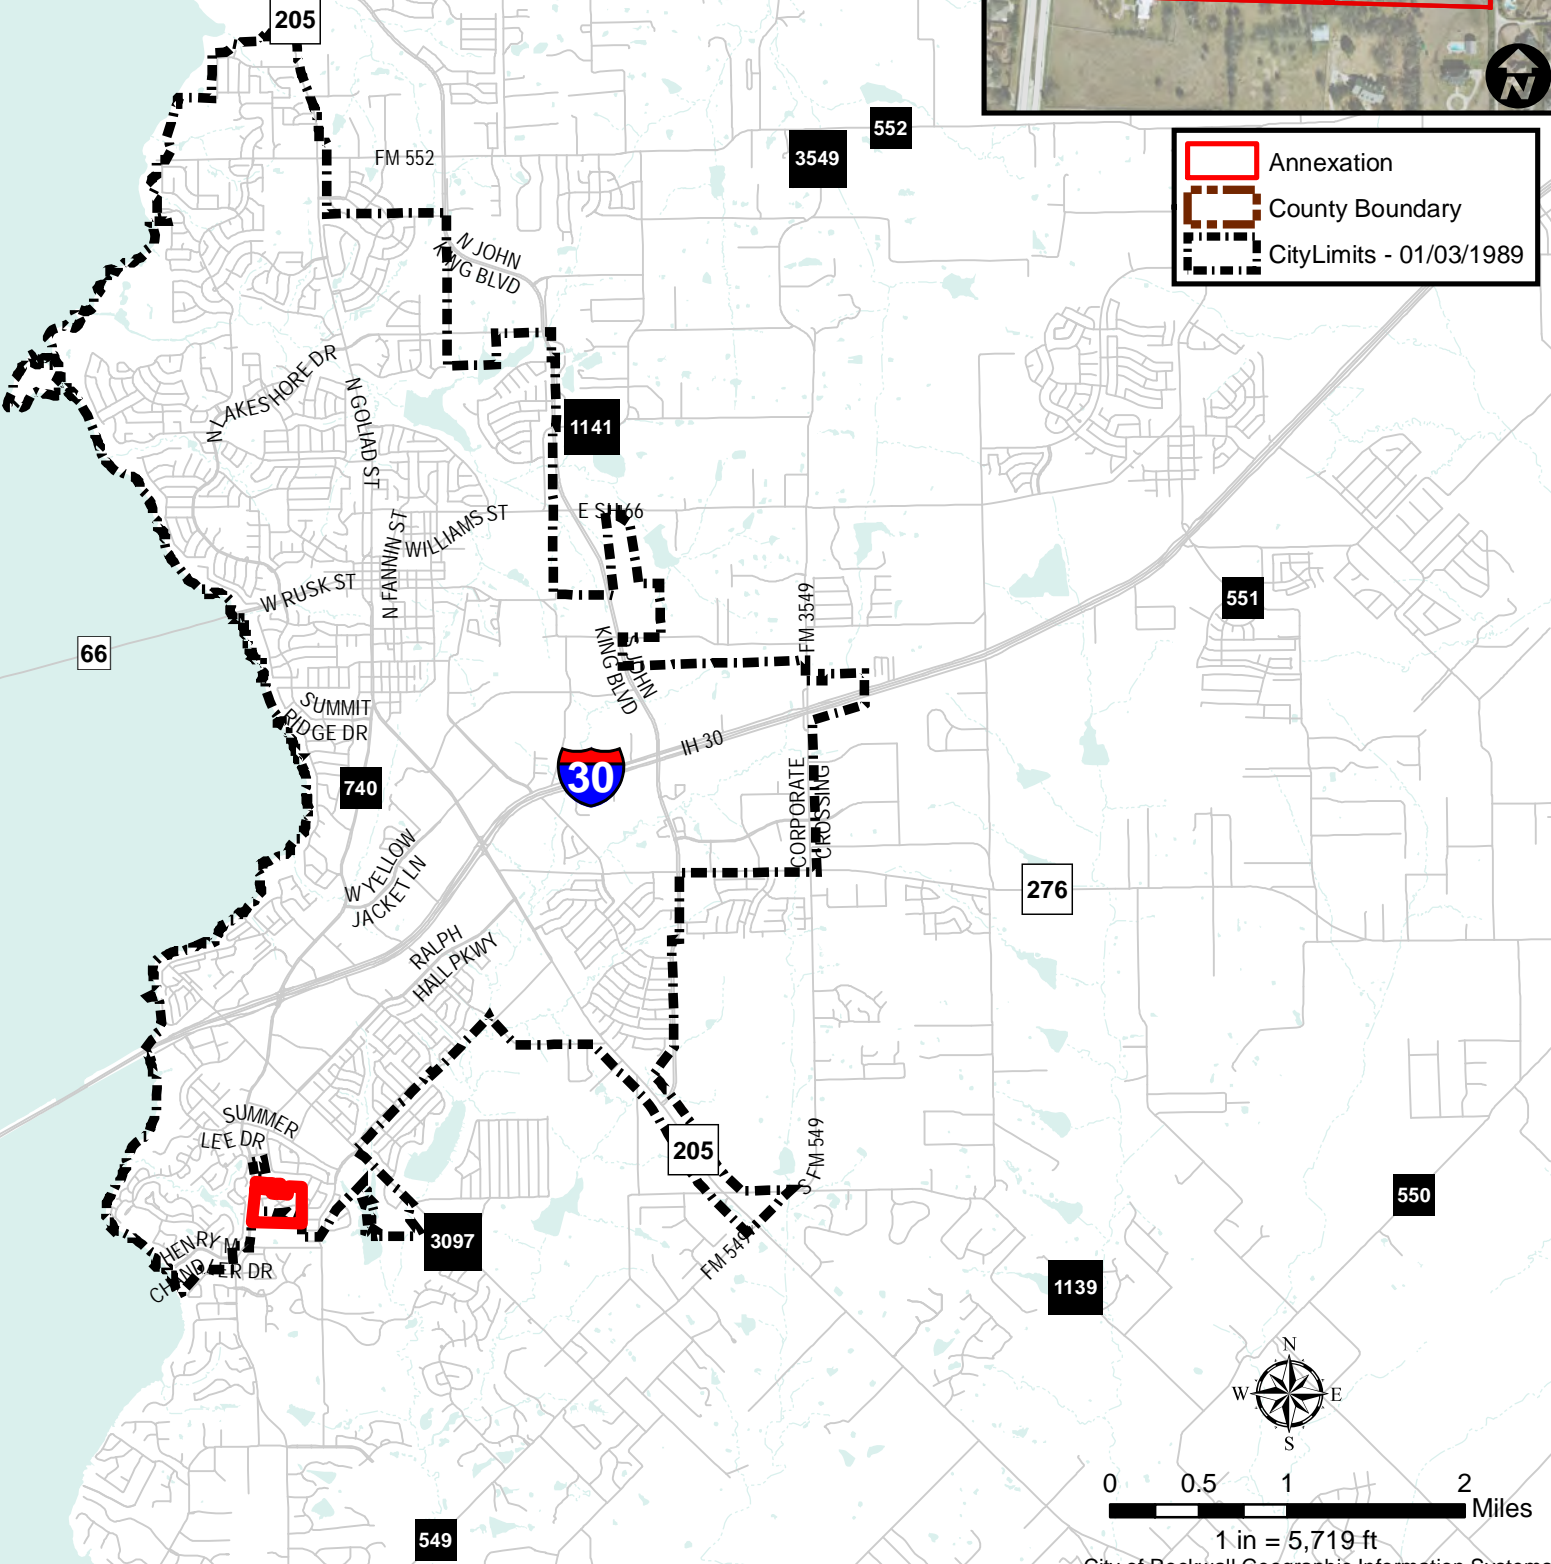

City Annexations

Ordinance Number: 88-66
 Date: 1/3/1989
 Location: HIGHLAND ACRES

COLLIN COUNTY
 ROCKWALL COUNTY

- Annexation
- County Boundary
- City Limits - 01/03/1989

1 in = 5,719 ft