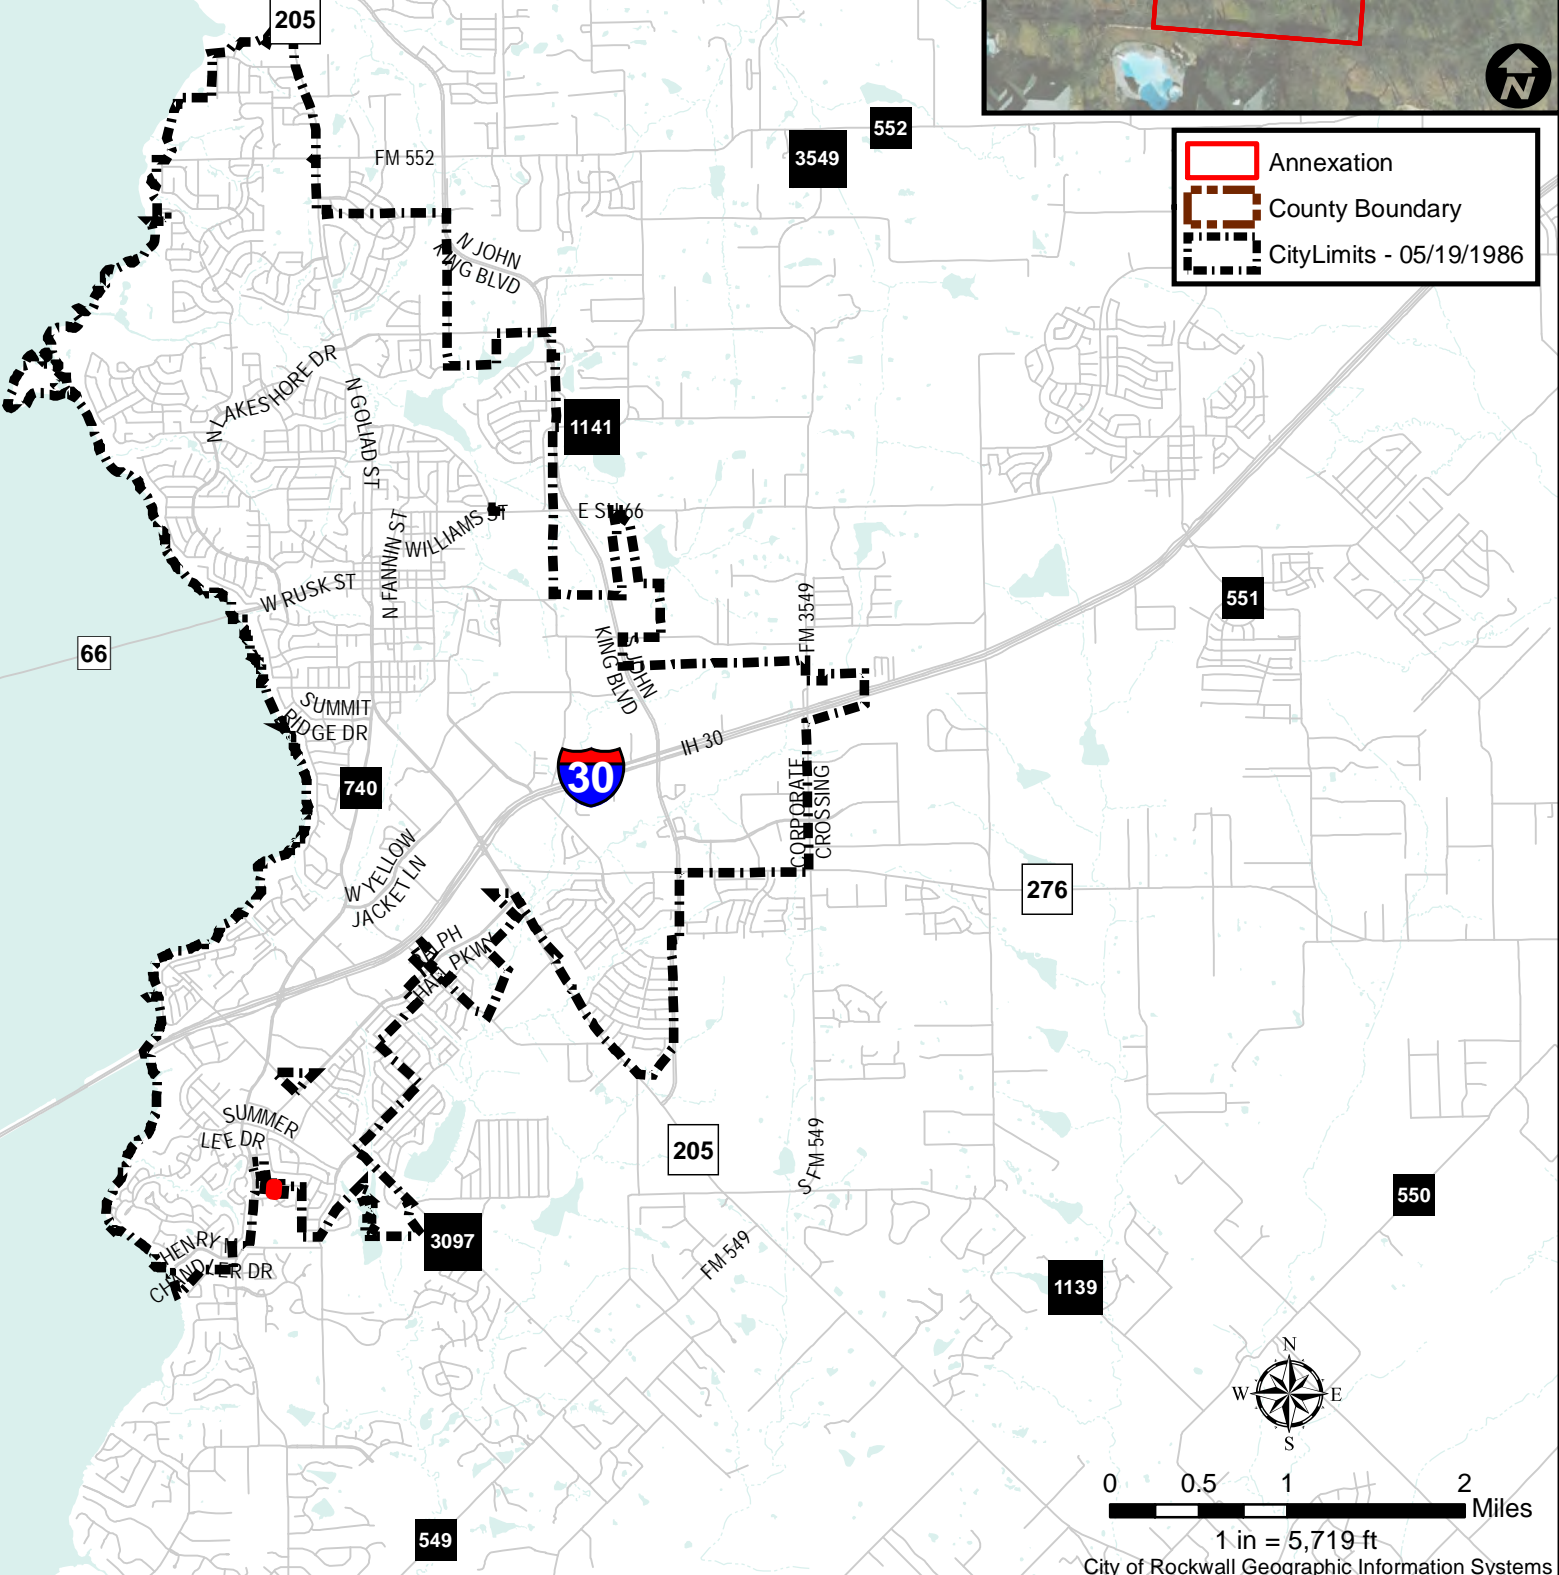

# City Annexations

Ordinance Number: 86-26  
 Date: 5/19/1986  
 Location: HIGHLAND ACRES, BLK A, LOT 2

COLLIN COUNTY  
 ROCKWALL COUNTY

- Annexation
- County Boundary
- City Limits - 05/19/1986

1 in = 5,719 ft