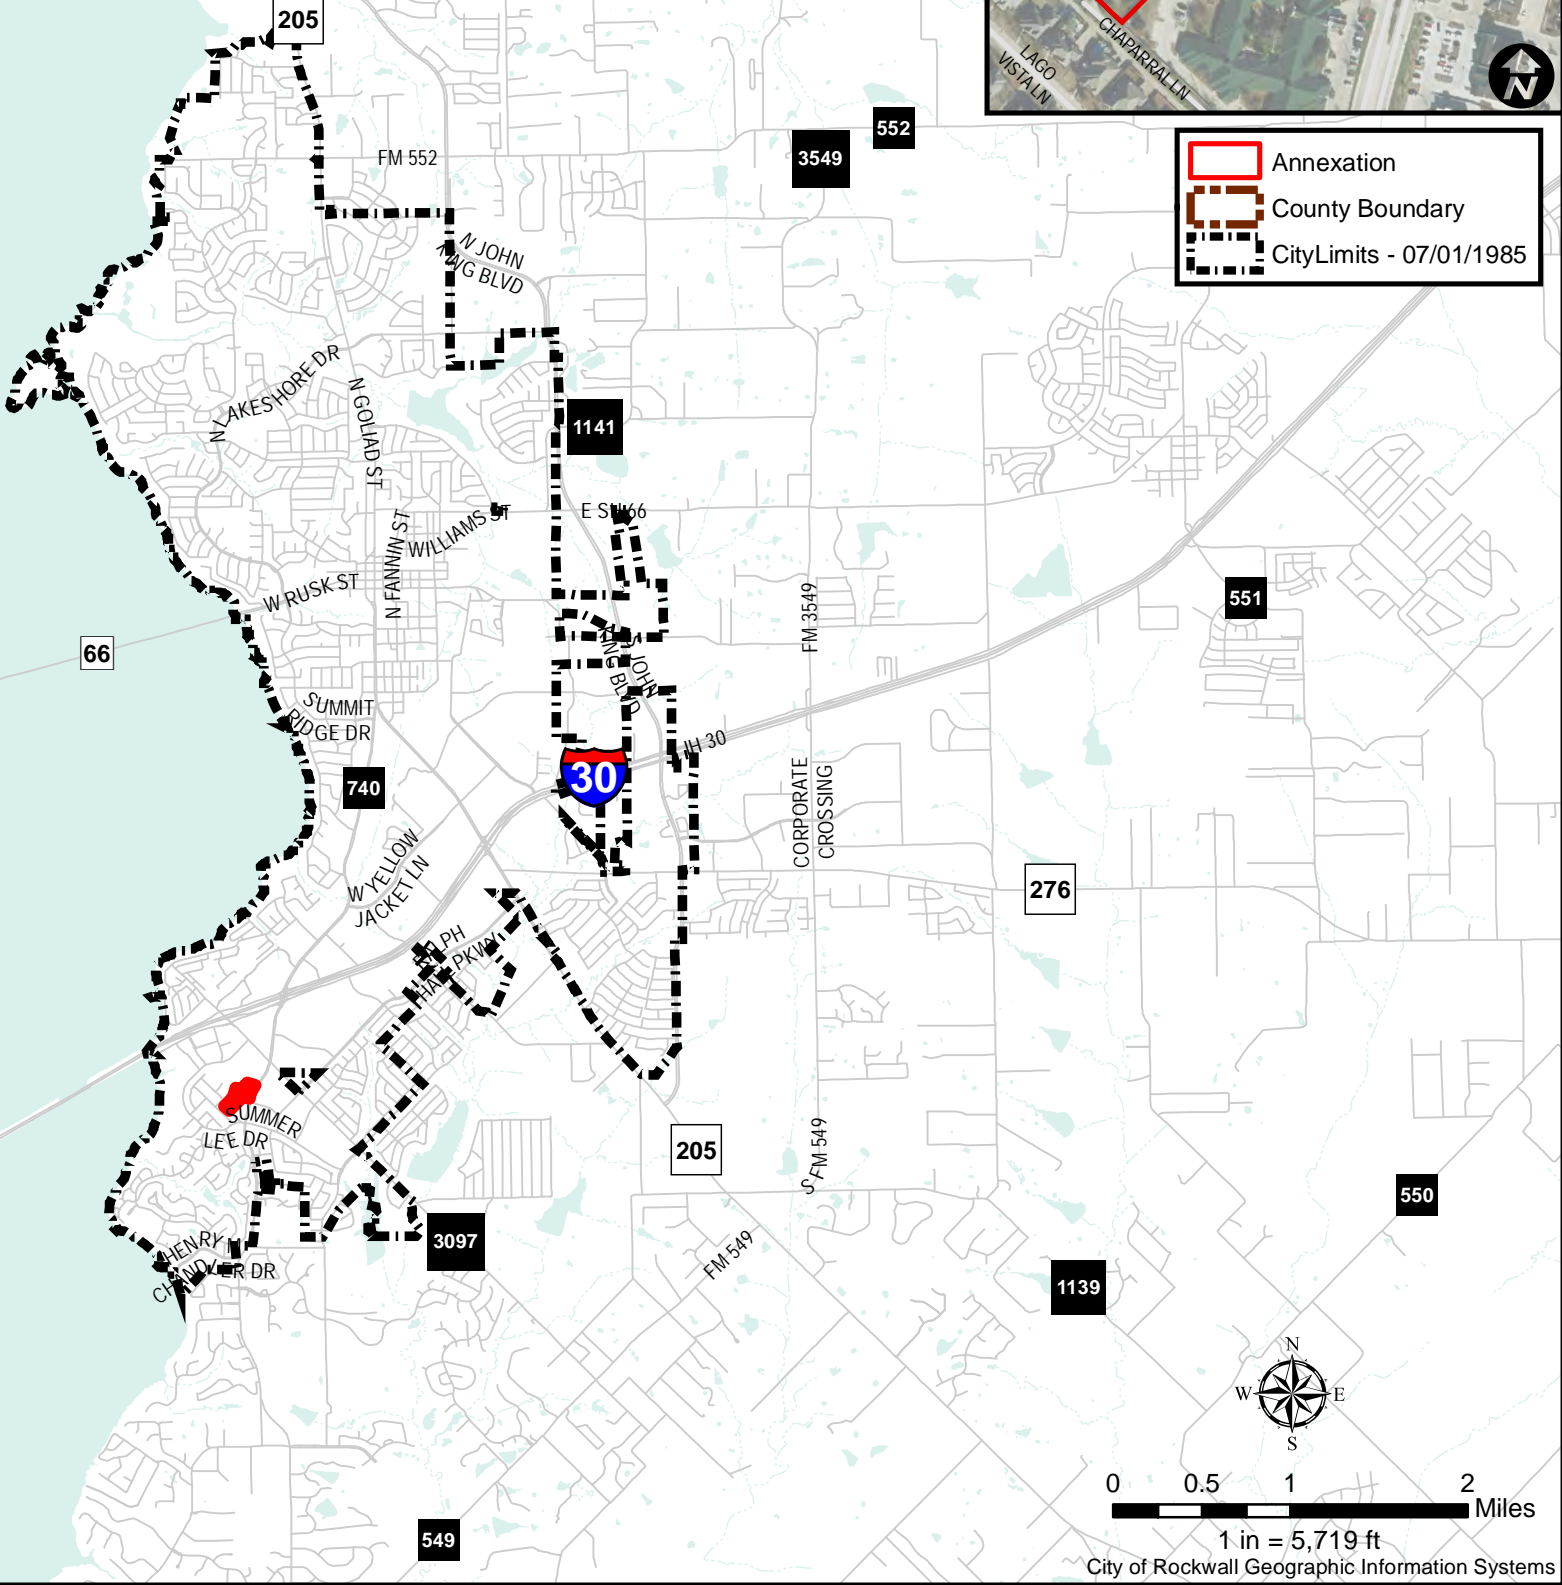

City Annexations

Ordinance Number: 85-32
Date: 7/1/1985
Location: LAKERIDGE EST

COLLIN COUNTY
ROCKWALL COUNTY

 Annexation
 County Boundary
 City Limits - 07/01/1985

City Annexations

Ordinance Number: 85-32

Date: 7/1/1985

Location: LAKERIDGE EST LOT 6

COLLIN COUNTY
ROCKWALL COUNTY

Annexation
County Boundary
CityLimits - 07/01/1985