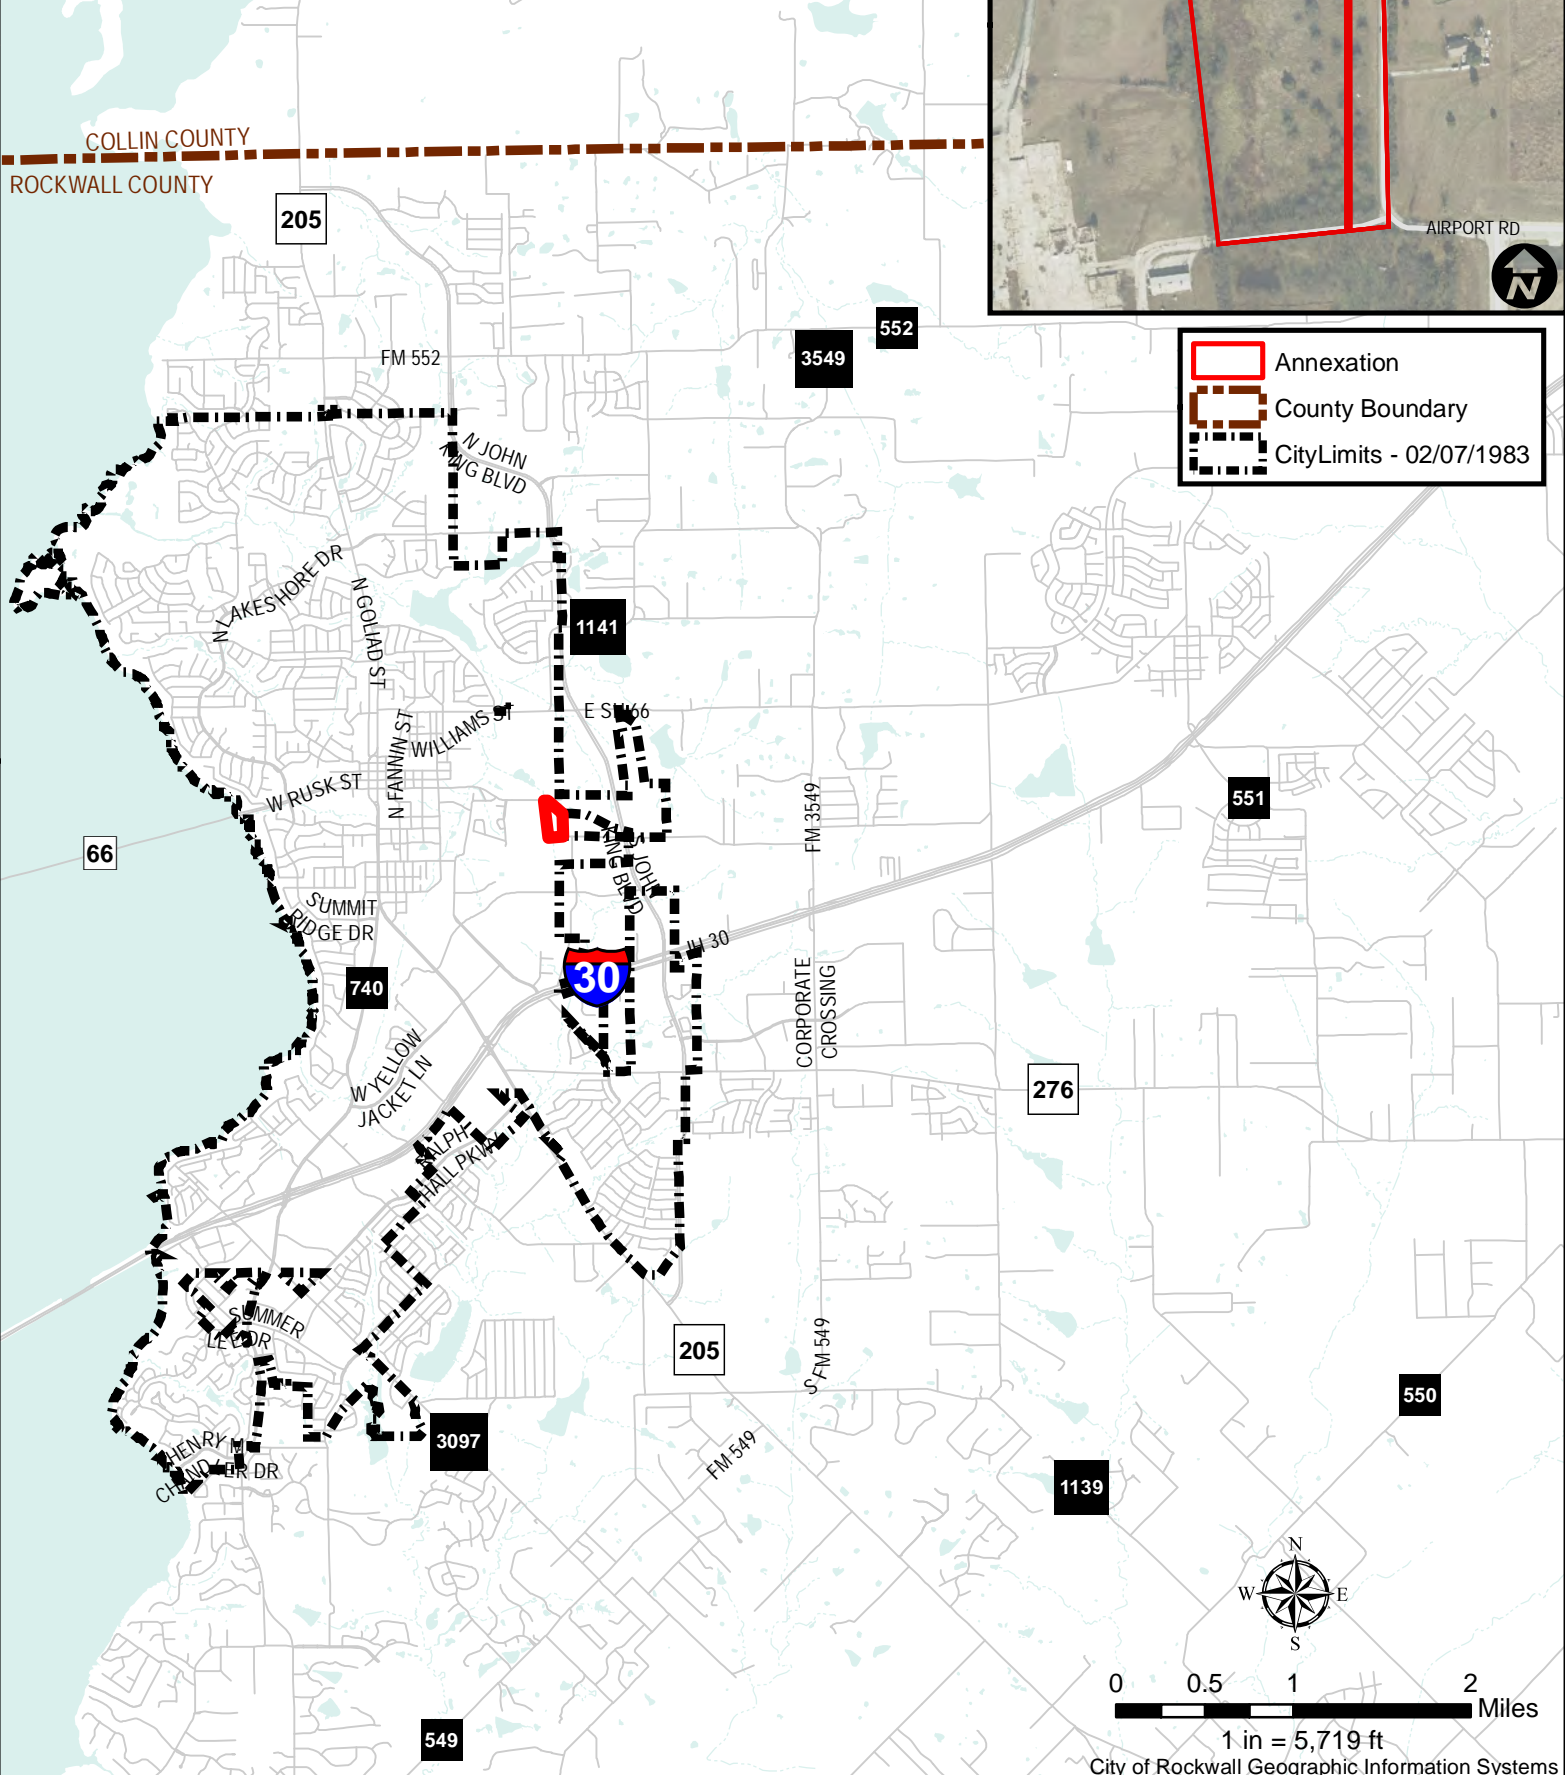

City Annexations

Ordinance Number: 83-6, T1

Date: 2/7/1983

Location: ALUMINUM PLANT RD AT AIRPORT RD

COLLIN COUNTY
ROCKWALL COUNTY

- Annexation
- County Boundary
- CityLimits - 02/07/1983

1 in = 5,719 ft

City Annexations

Ordinance Number: 83-6, T2

Date: 2/7/1983

Location: ALUMINUM PLANT RD AT AIRPORT RD

COLLIN COUNTY
ROCKWALL COUNTY

Legend

- Annexation
- County Boundary
- CityLimits - 02/07/1983