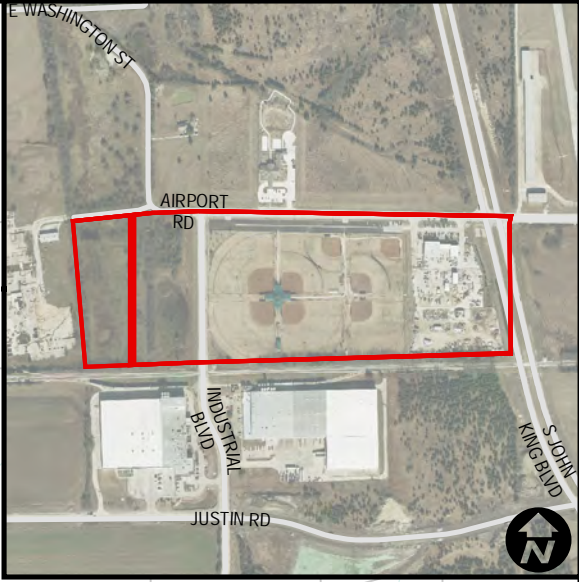

City Annexations

Ordinance Number: 83-6, T1

Date: 2/7/1983

Location: ALUMINUM PLANT RD AT AIRPORT RD

COLLIN COUNTY
ROCKWALL COUNTY

- Annexation
- County Boundary
- CityLimits - 02/07/1983

1 in = 5,719 ft

City Annexations

Ordinance Number: 83-6, T2

Date: 2/7/1983

Location: ALUMINUM PLANT RD AT AIRPORT RD

COLLIN COUNTY
ROCKWALL COUNTY

Legend

- Annexation
- County Boundary
- CityLimits - 02/07/1983