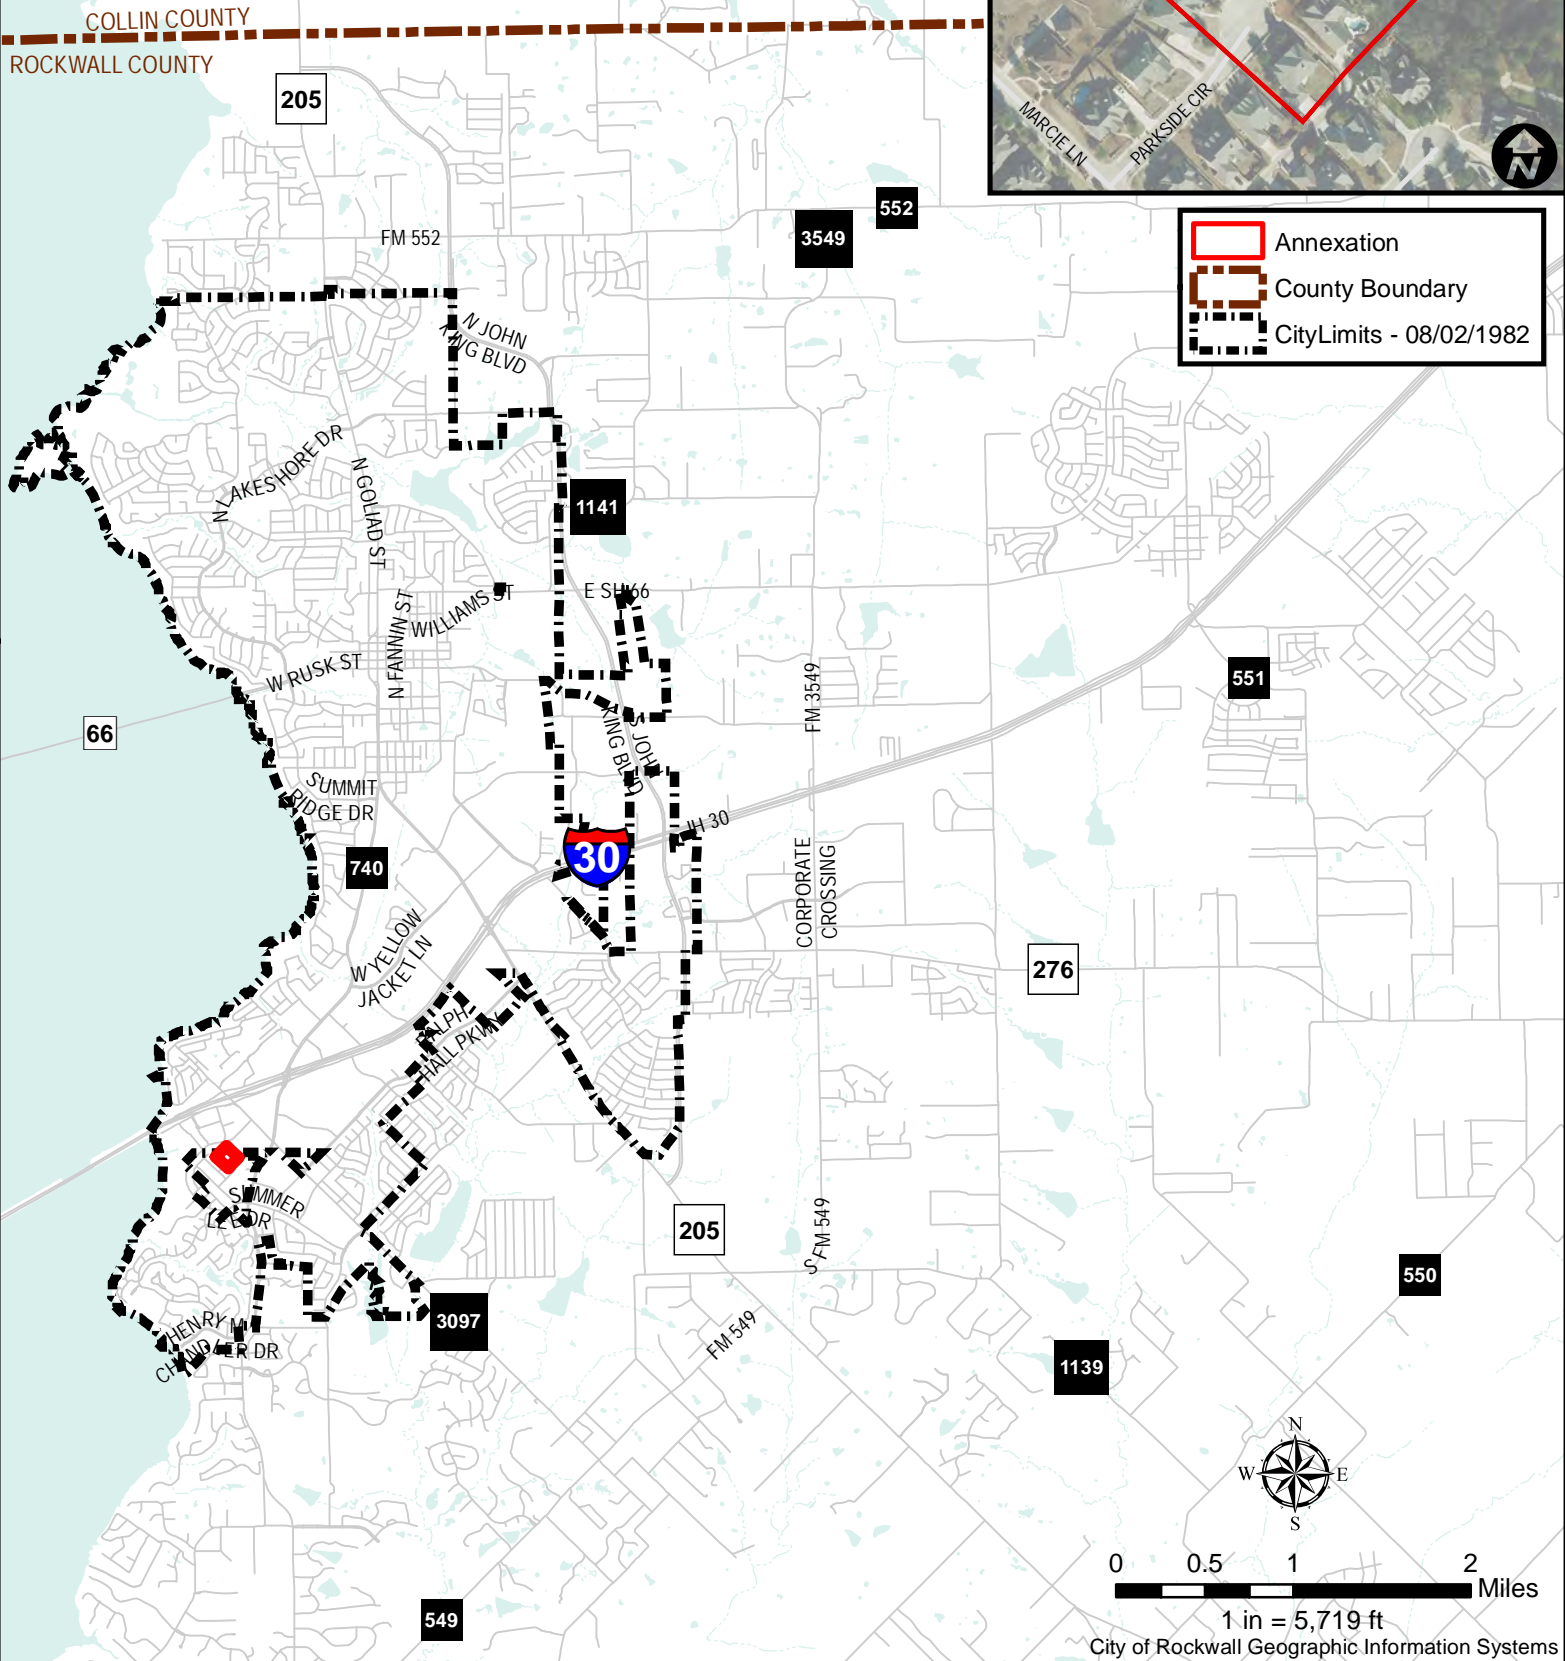

City Annexations

Ordinance Number: 82-35, T1
Date: 8/2/1982
Location: PARKSIDE CIR

City Annexations

Ordinance Number: 82-35, T2

Date: 8/2/1982

Location: ORLEANS ON THE LAKE

COLLIN COUNTY
ROCKWALL COUNTY

-  Annexation
-  County Boundary
-  CityLimits - 08/02/1982