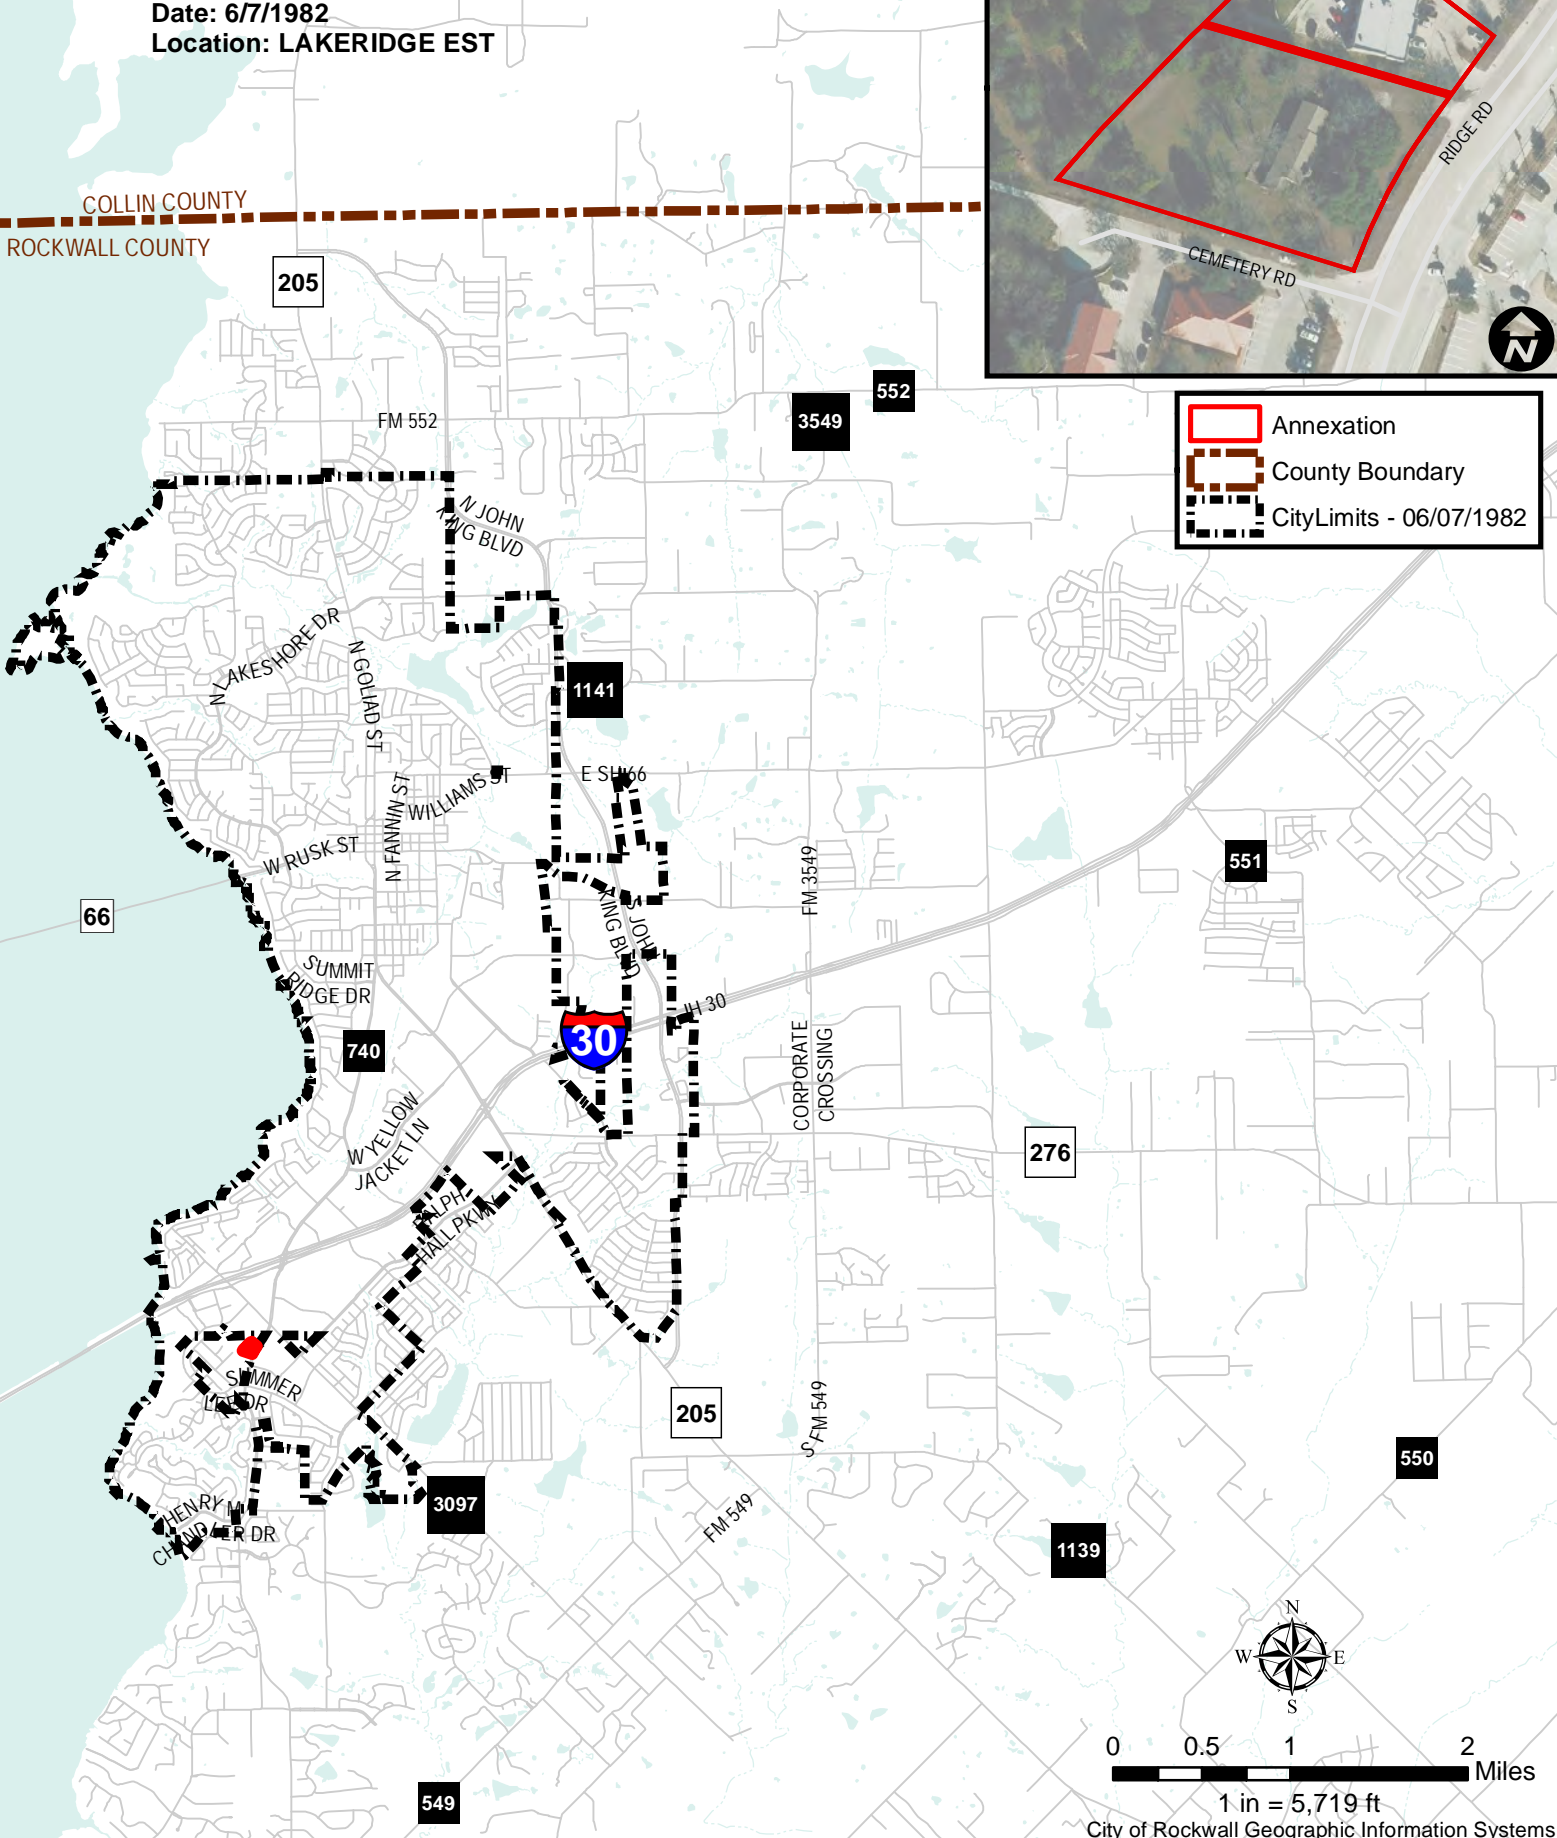

City Annexations

Ordinance Number: 82-27

Date: 6/7/1982

Location: LAKERIDGE EST

COLLIN COUNTY
ROCKWALL COUNTY

City Annexations

Ordinance Number: 82-27

Date: 6/7/1982

Location: LAKERIDGE EST

COLLIN COUNTY
ROCKWALL COUNTY

 Annexation
 County Boundary
 CityLimits - 06/07/1982

0 0.5 1 2 Miles
1 in = 5,719 ft