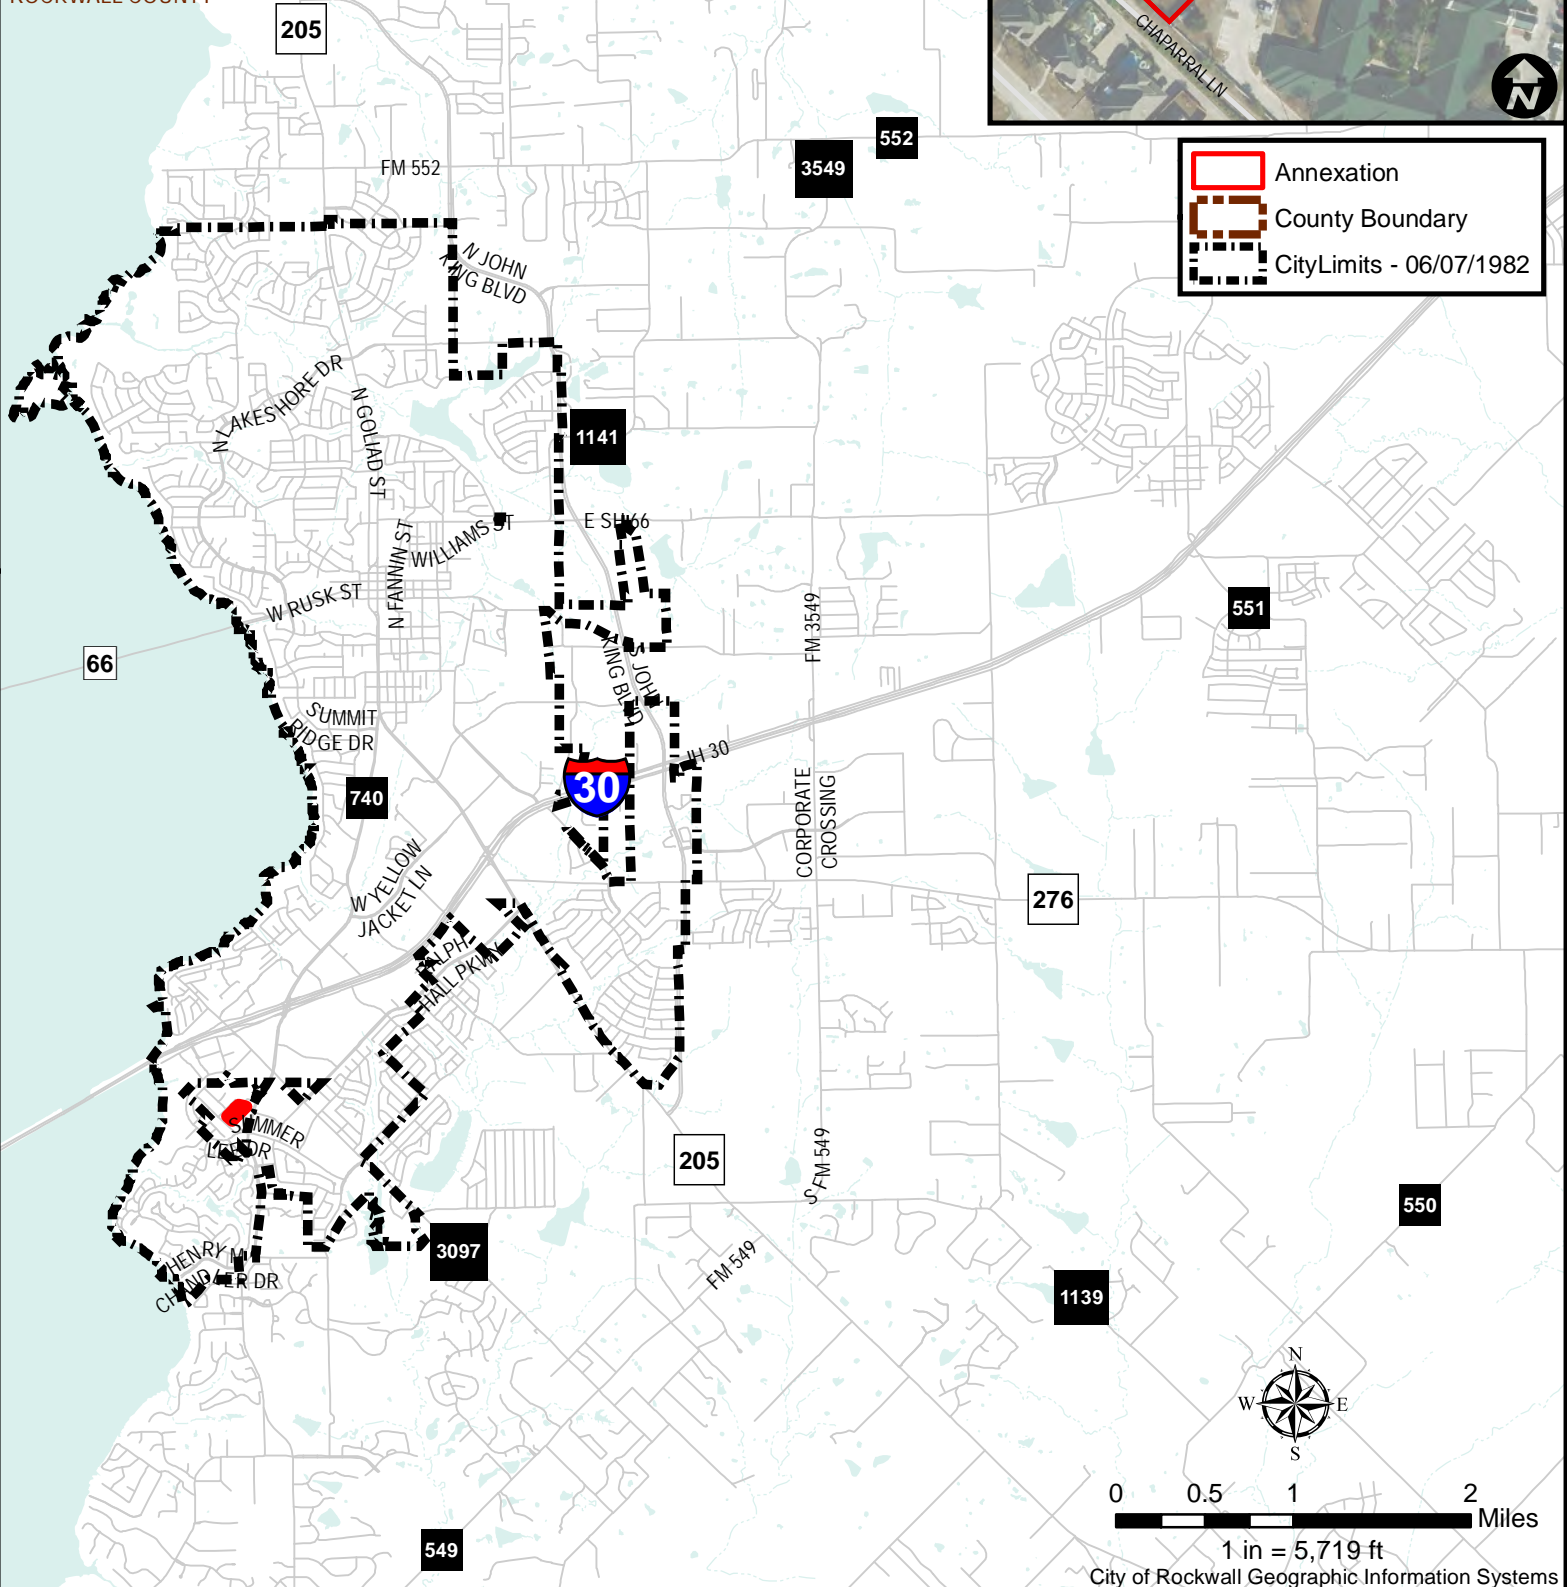

City Annexations

Ordinance Number: 82-27

Date: 6/7/1982

Location: LAKERIDGE EST

COLLIN COUNTY
ROCKWALL COUNTY

City Annexations

Ordinance Number: 82-27

Date: 6/7/1982

Location: LAKERIDGE EST

COLLIN COUNTY
ROCKWALL COUNTY

 Annexation
 County Boundary
 CityLimits - 06/07/1982

0 0.5 1 2 Miles
1 in = 5,719 ft