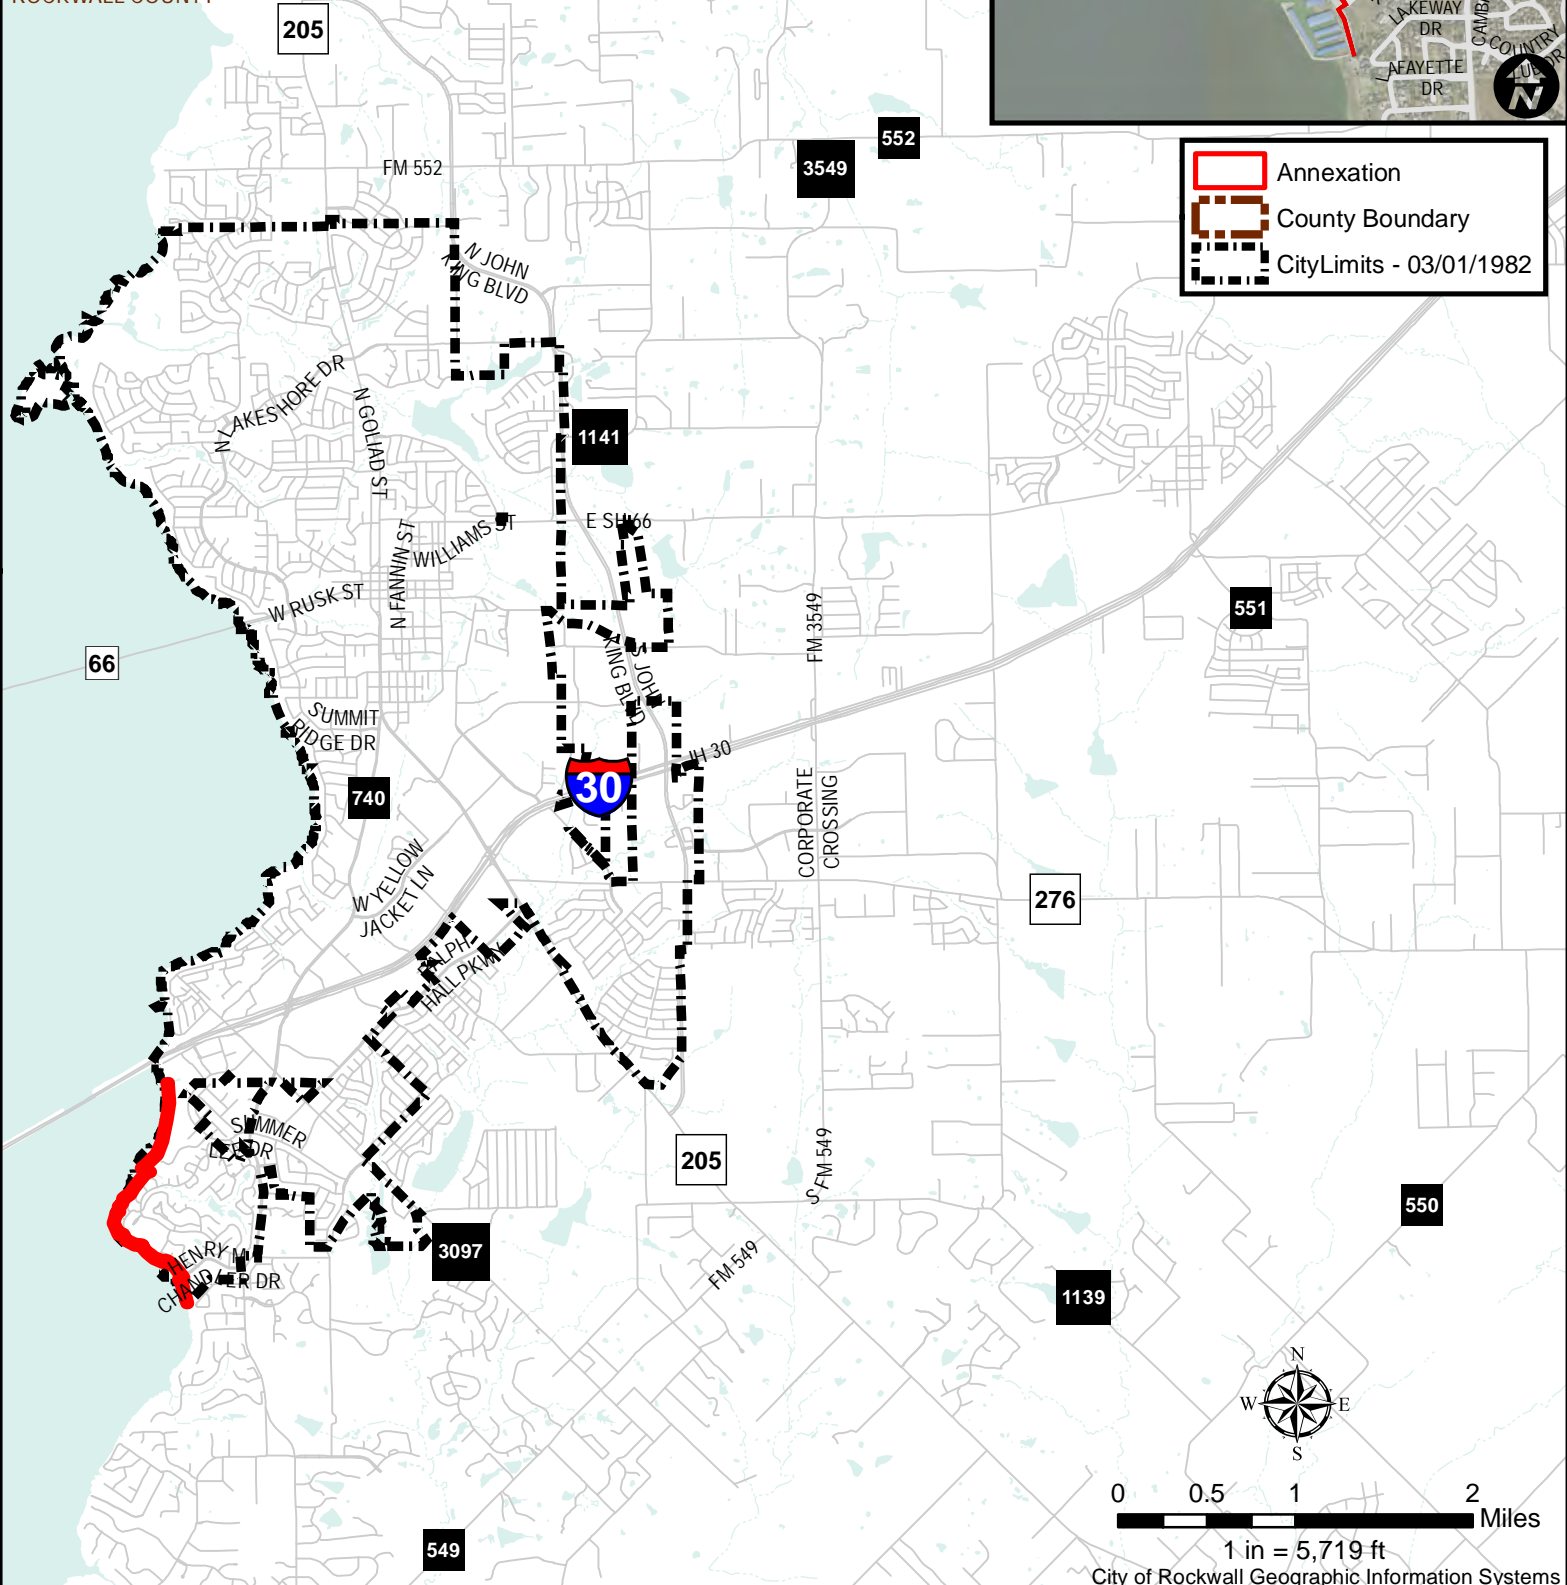

City Annexations

Ordinance Number: 82-18 DISANNE
 Date: 3/1/1982
 Location: CHANDLERS TAKELINE

COLLIN COUNTY
 ROCKWALL COUNTY

Annexation
County Boundary
City Limits - 03/01/1982

1 in = 5,719 ft