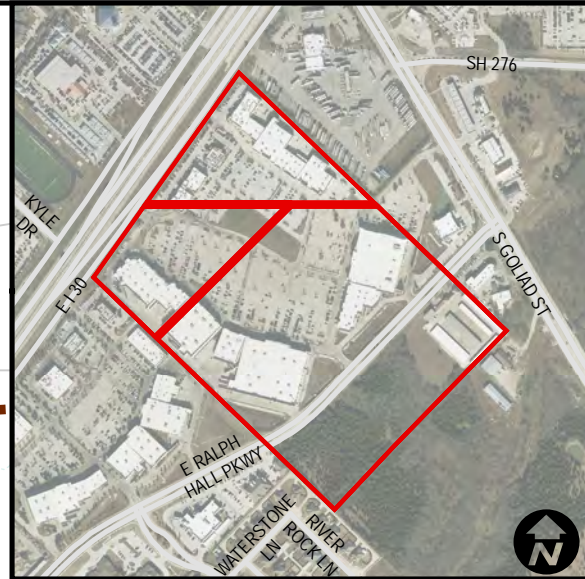

City Annexations

Ordinance Number: 81-33
 Date: 12/7/1981
 Location: IH30 & (OLD) PLAZA DR

COLLIN COUNTY
 ROCKWALL COUNTY

-  Annexation
-  County Boundary
-  CityLimits - 12/07/1981