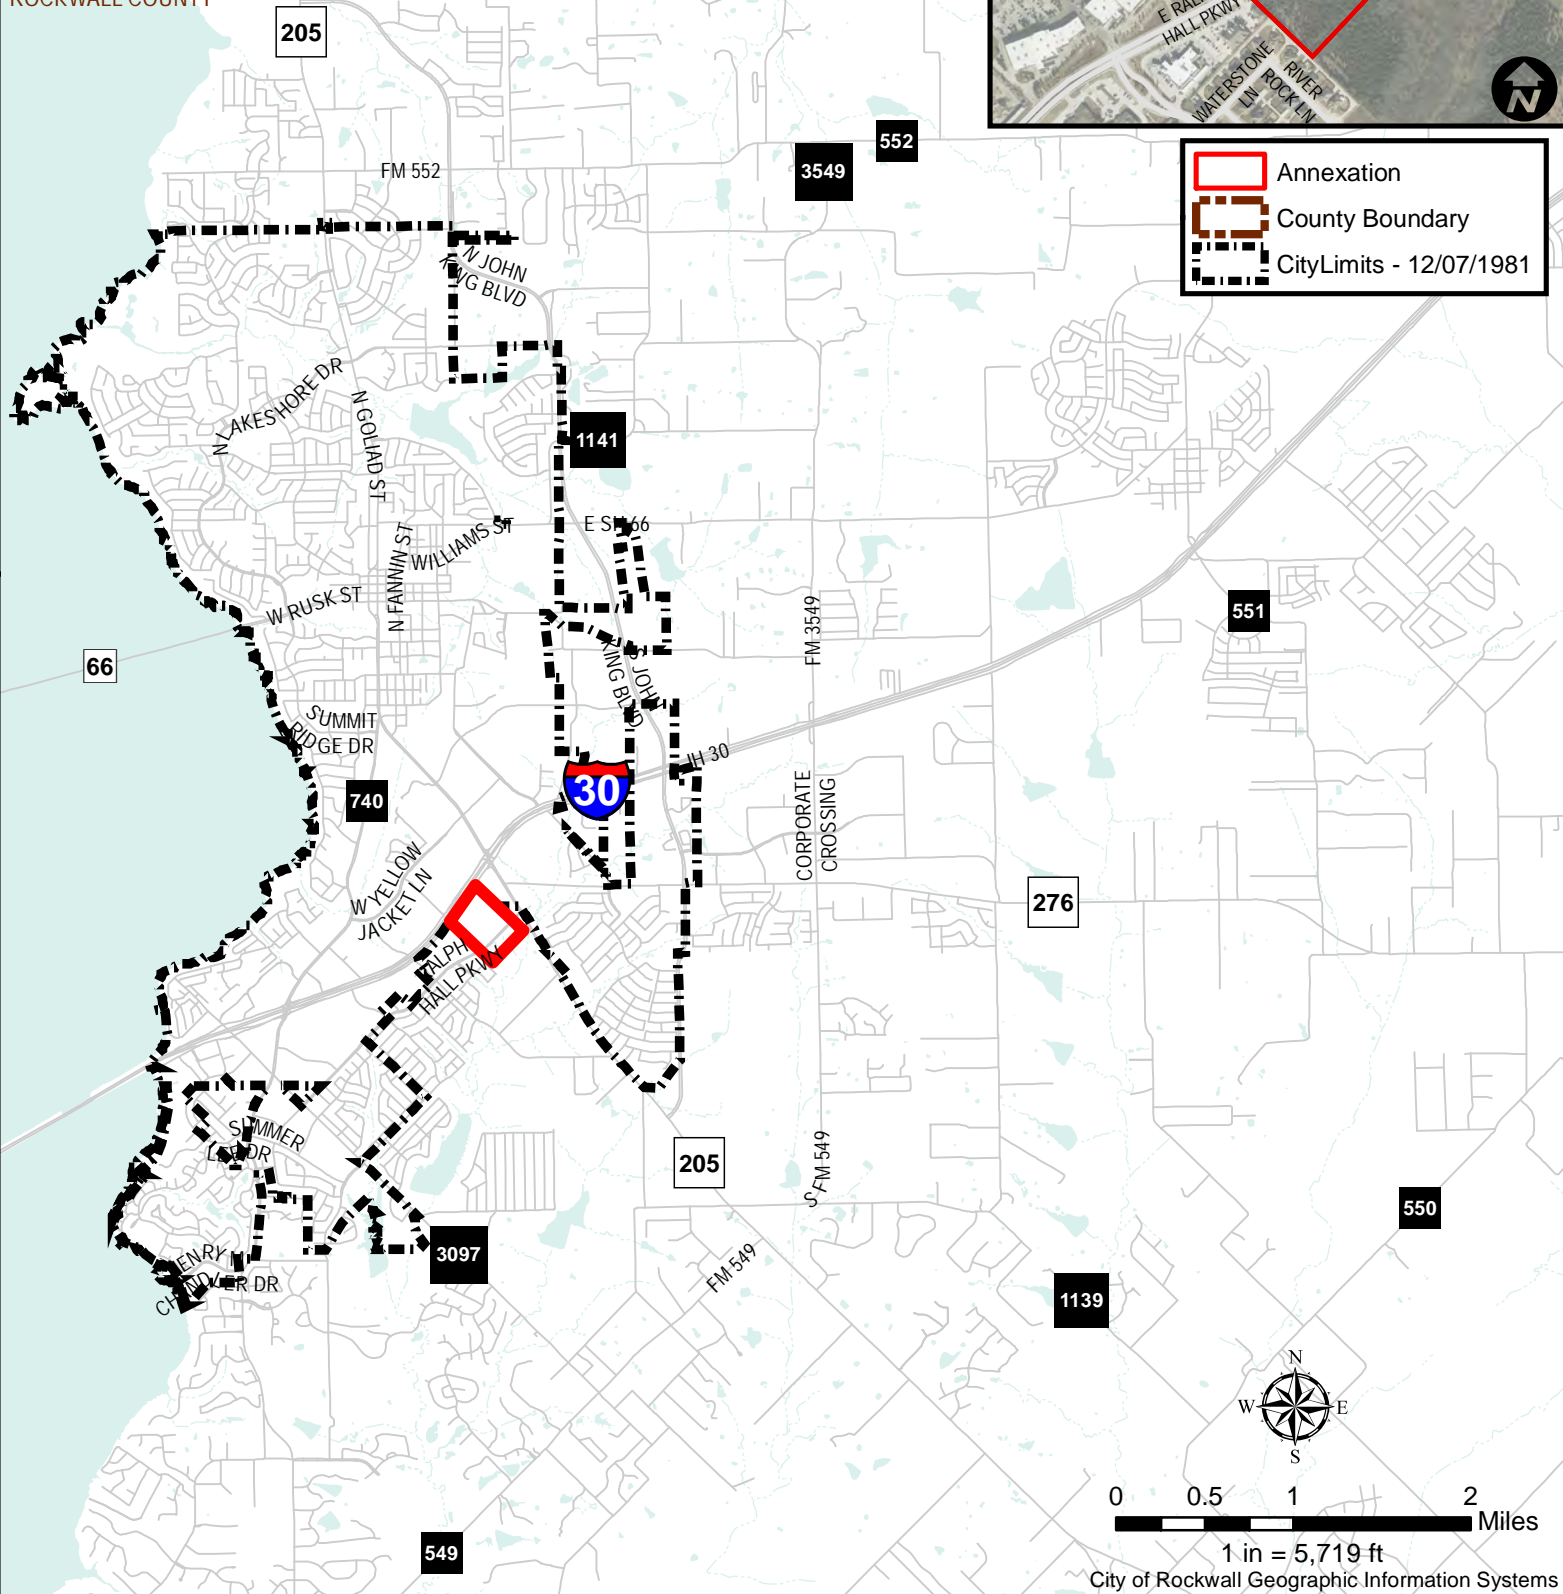

City Annexations

Ordinance Number: 81-33
 Date: 12/7/1981
 Location: IH30 & (OLD) PLAZA DR

COLLIN COUNTY
 ROCKWALL COUNTY

-  Annexation
-  County Boundary
-  CityLimits - 12/07/1981