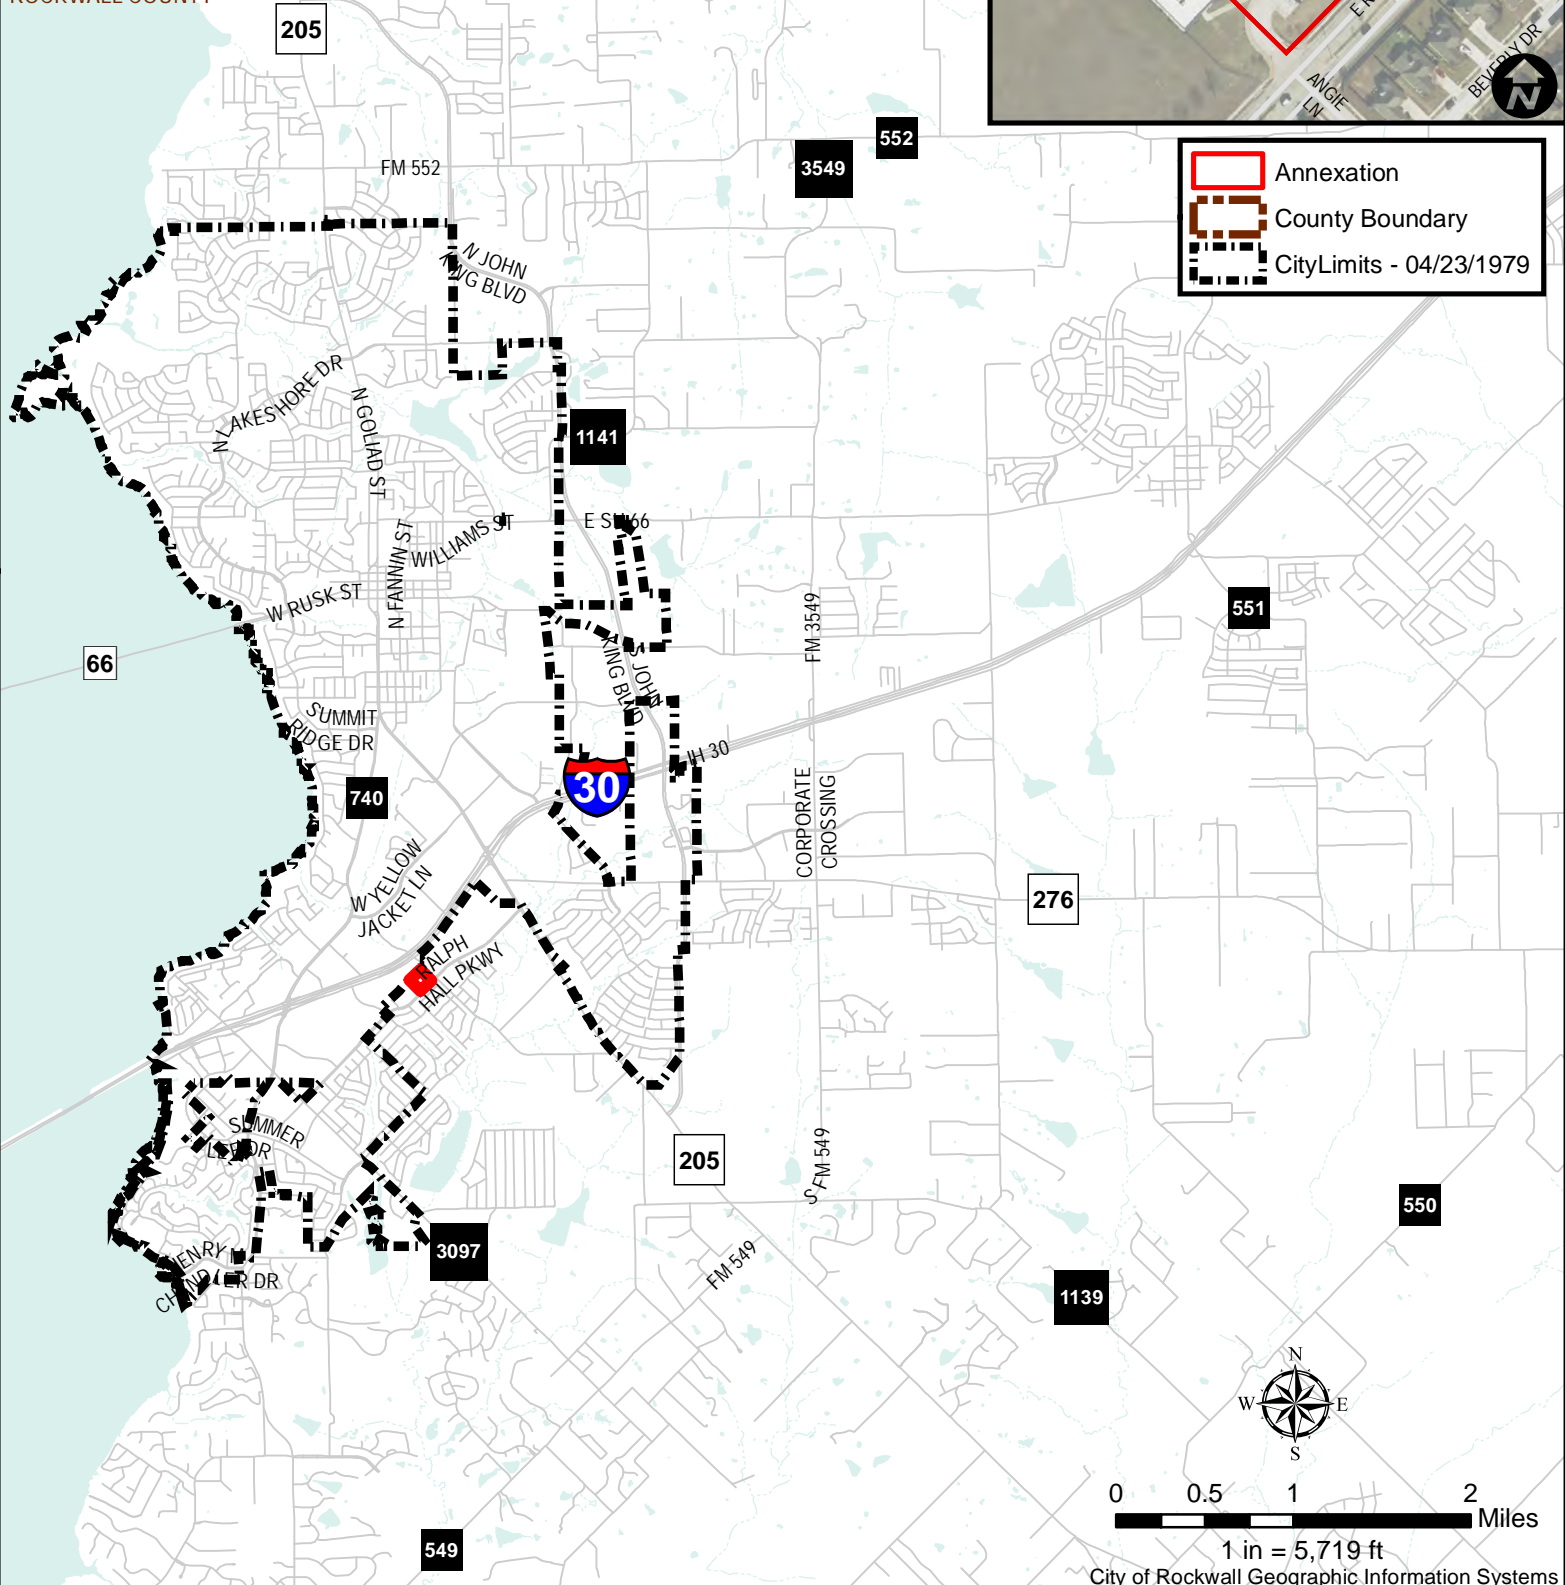

City Annexations

Ordinance Number: 79-5, T2
Date: 4/23/1979
Location: MIMS & ROCHELL CT

COLLIN COUNTY
ROCKWALL COUNTY

 Annexation
 County Boundary
 City Limits - 04/23/1979

0 0.5 1 2 Miles
1 in = 5,719 ft

City Annexations

Ordinance Number: 79-5, T1
Date: 8/23/1979
Location: MIMS & ROCHELL CT

COLLIN COUNTY
ROCKWALL COUNTY

 Annexation
 County Boundary
 City Limits - 08/23/1979

0 0.5 1 2 Miles
1 in = 5,719 ft
City of Rockwall Geographic Information Systems