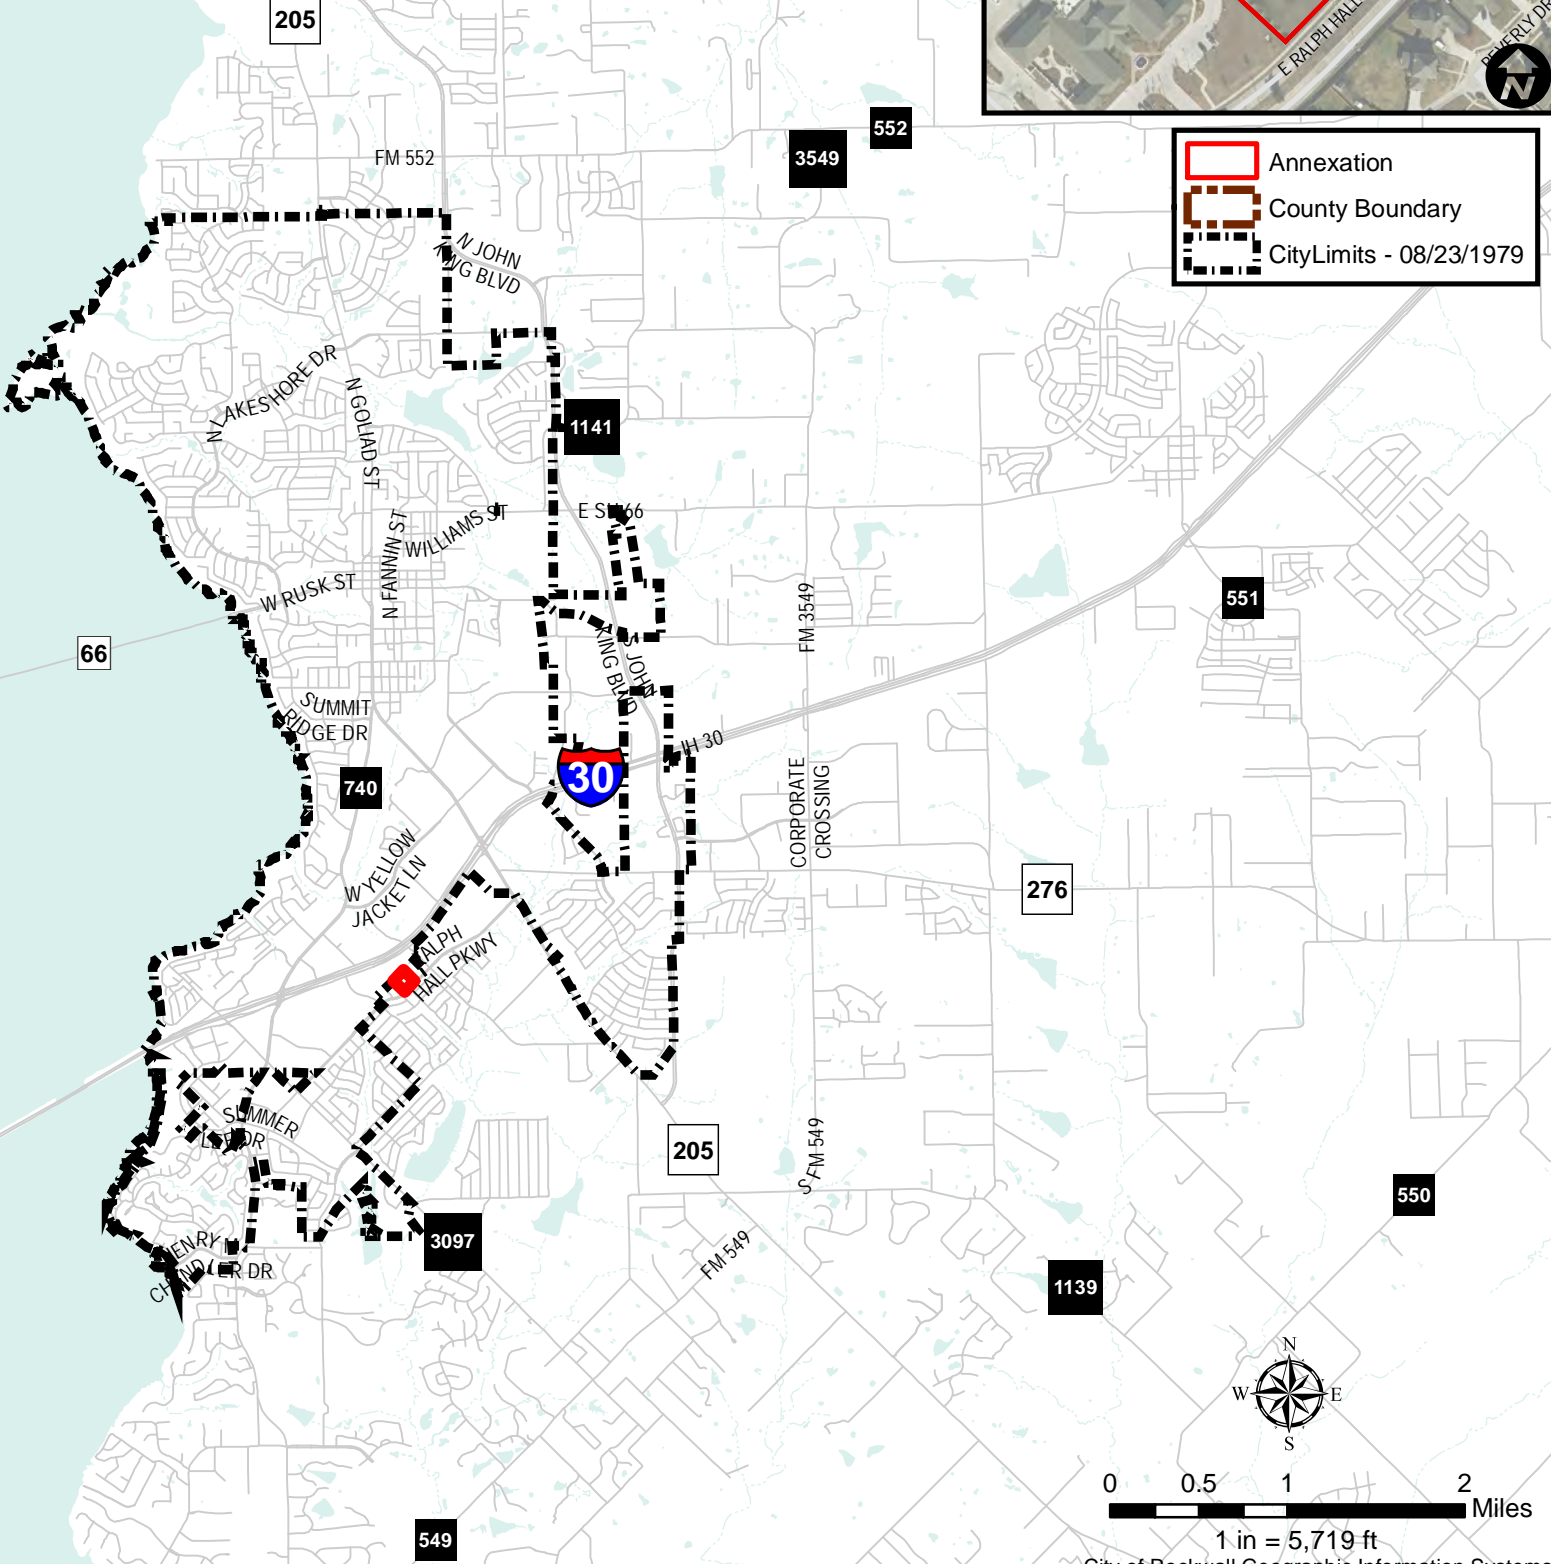

City Annexations

Ordinance Number: 79-5, T2
Date: 4/23/1979
Location: MIMS & ROCHELL CT

COLLIN COUNTY
ROCKWALL COUNTY

 Annexation
 County Boundary
 City Limits - 04/23/1979

0 0.5 1 2 Miles
1 in = 5,719 ft

City Annexations

Ordinance Number: 79-5, T1
Date: 8/23/1979
Location: MIMS & ROCHELL CT

COLLIN COUNTY
ROCKWALL COUNTY

 Annexation
 County Boundary
 City Limits - 08/23/1979

0 0.5 1 2 Miles
1 in = 5,719 ft
City of Rockwall Geographic Information Systems