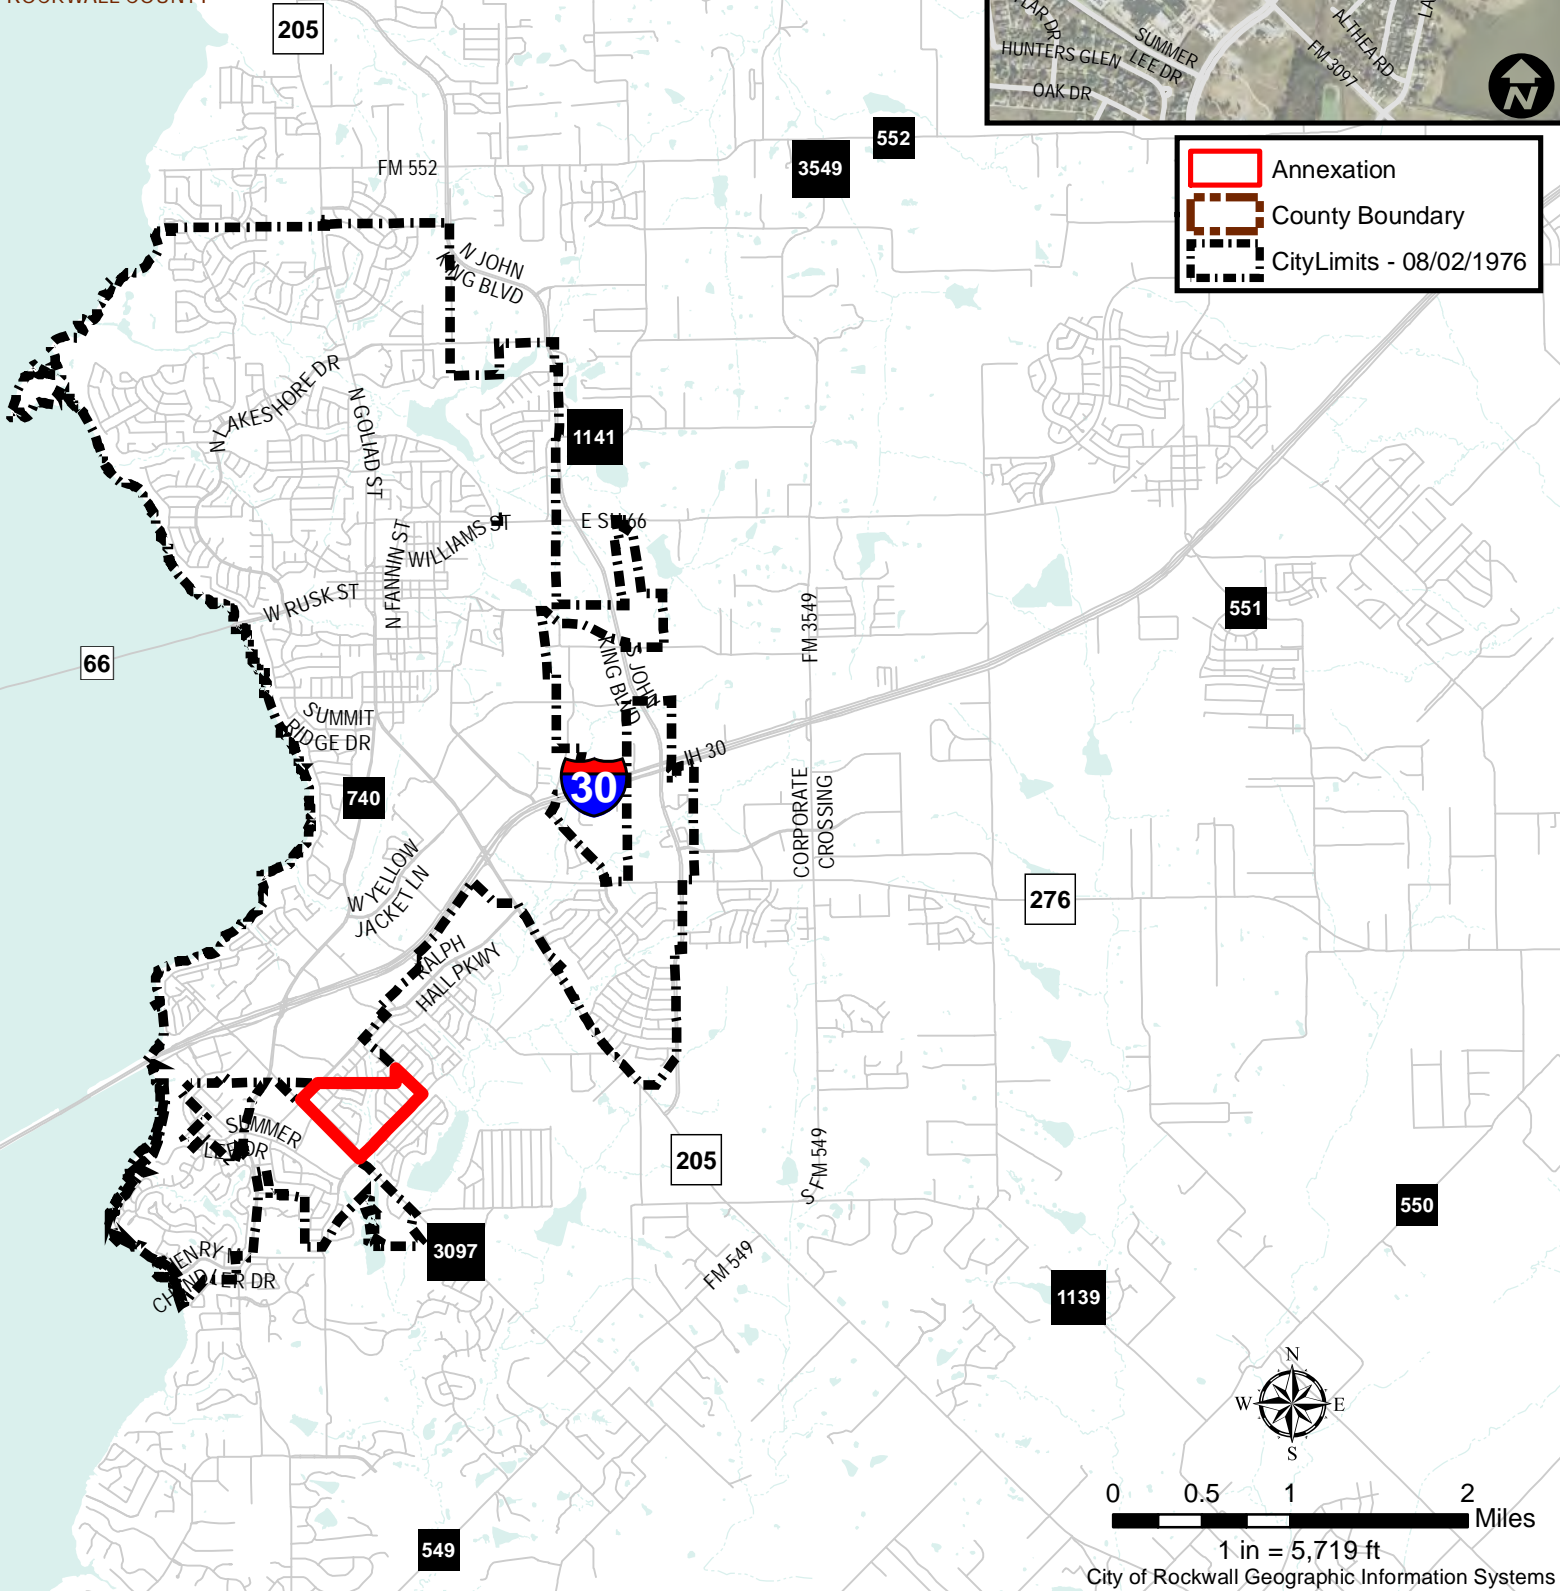

# City Annexations

Ordinance Number: 76-11, T1  
 Date: 8/2/1976  
 Location: FM3097 & TUBBS RD

COLLIN COUNTY  
 ROCKWALL COUNTY

**Legend:**

- Annexation
- County Boundary
- CityLimits - 08/02/1976

1 in = 5,719 ft

# City Annexations

Ordinance Number: 76-11, T2  
 Date: 8/2/1976  
 Location: FM3097 & ROCKWALL PKWY

COLLIN COUNTY  
 ROCKWALL COUNTY

-  Annexation
-  City Limits - 08/02/1976
-  County Boundary