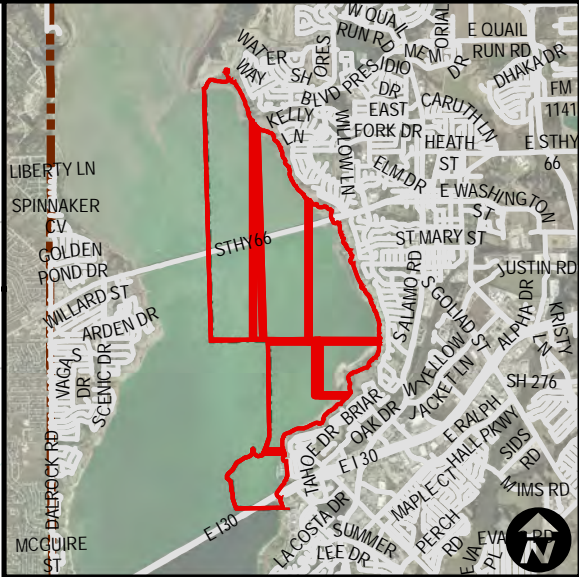

# City Annexations

Ordinance Number: 74-29

Date:

Location:

COLLIN COUNTY  
ROCKWALL COUNTY

- Annexation
- City Limits - 09/16/1974
- County Boundary

1 in = 5,719 ft