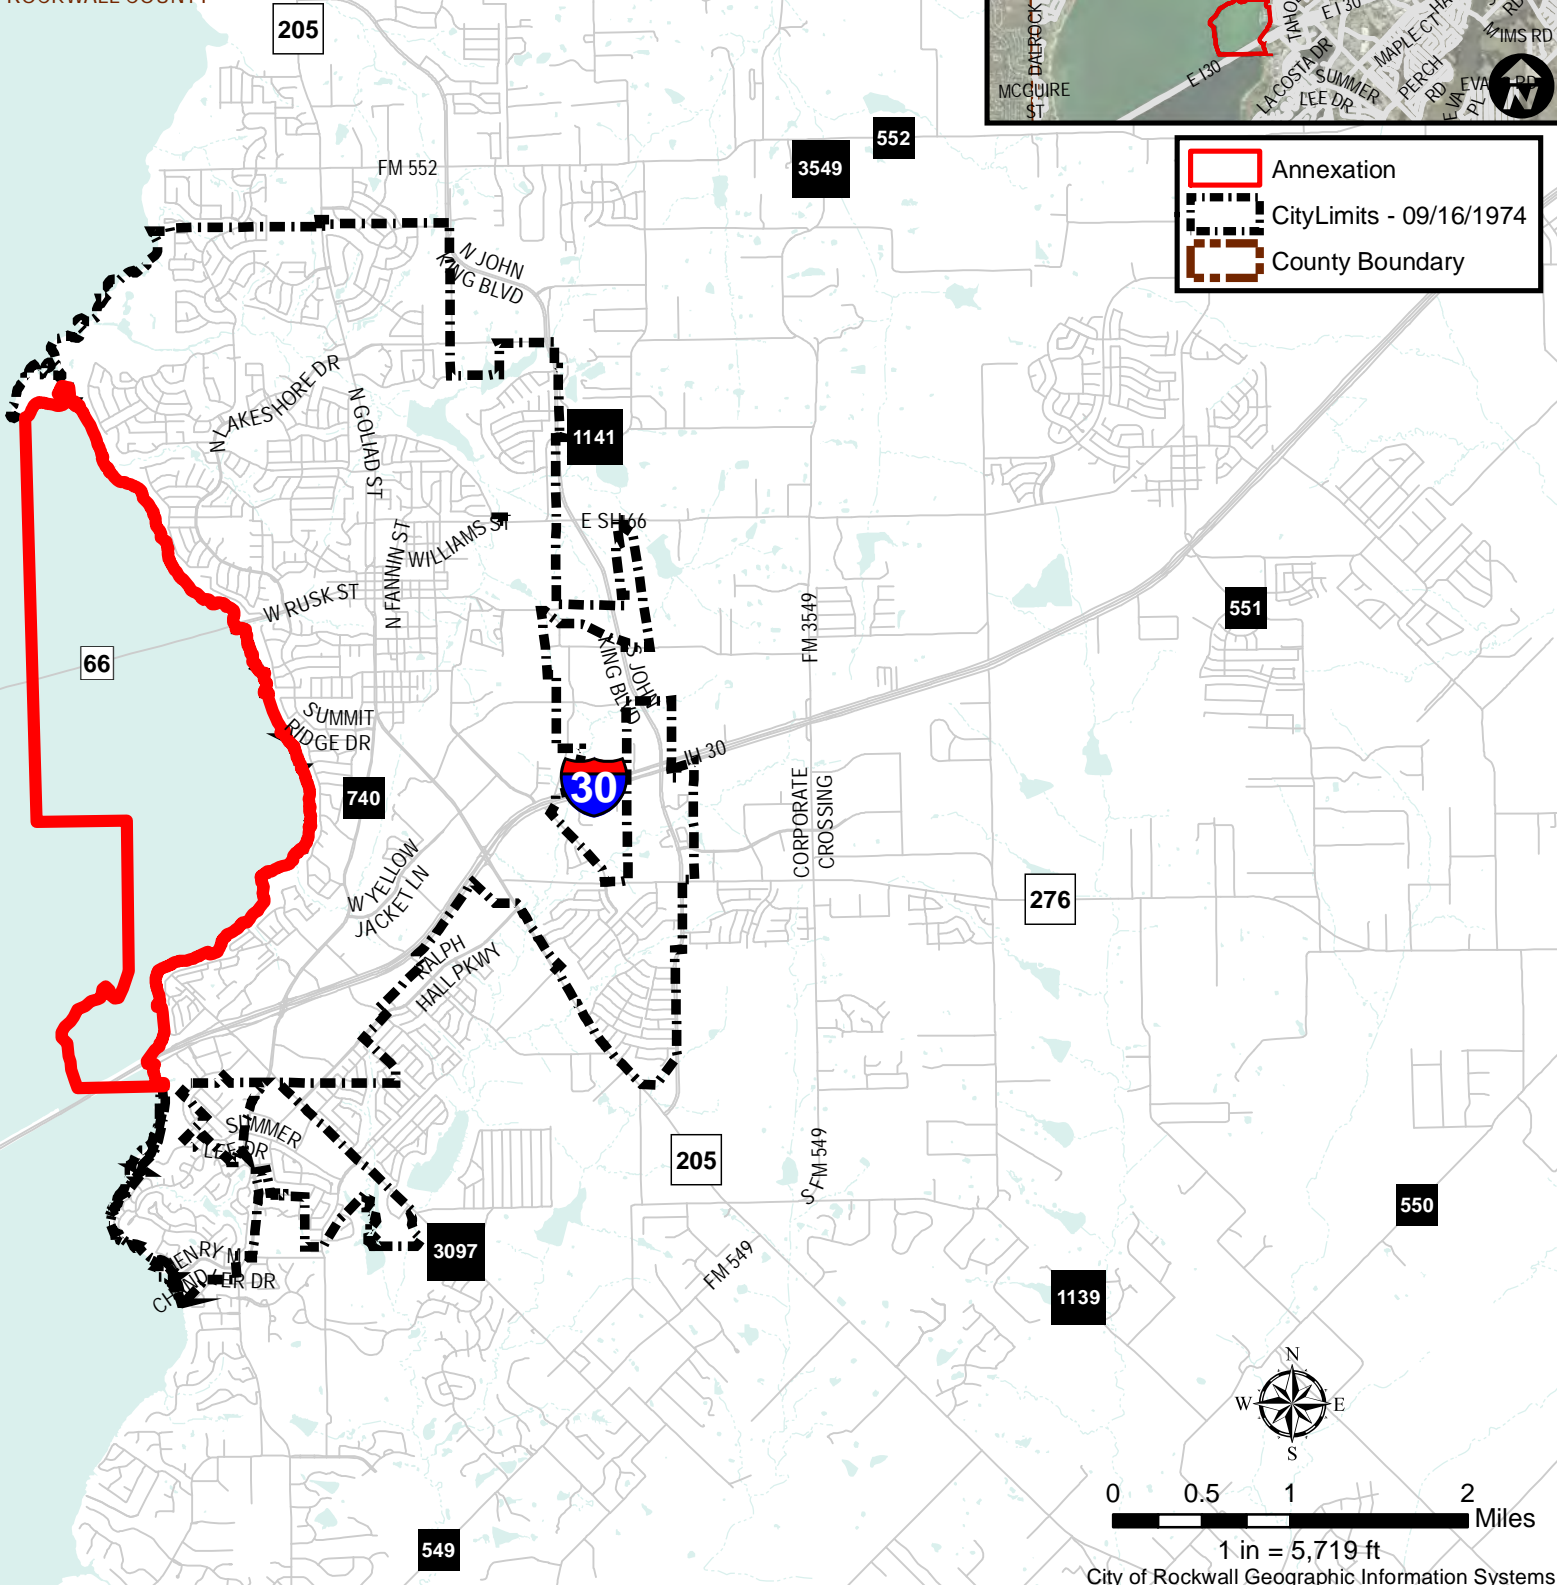

# City Annexations

Ordinance Number: 74-29

Date:

Location:

COLLIN COUNTY  
ROCKWALL COUNTY

- Annexation
- City Limits - 09/16/1974
- County Boundary

1 in = 5,719 ft