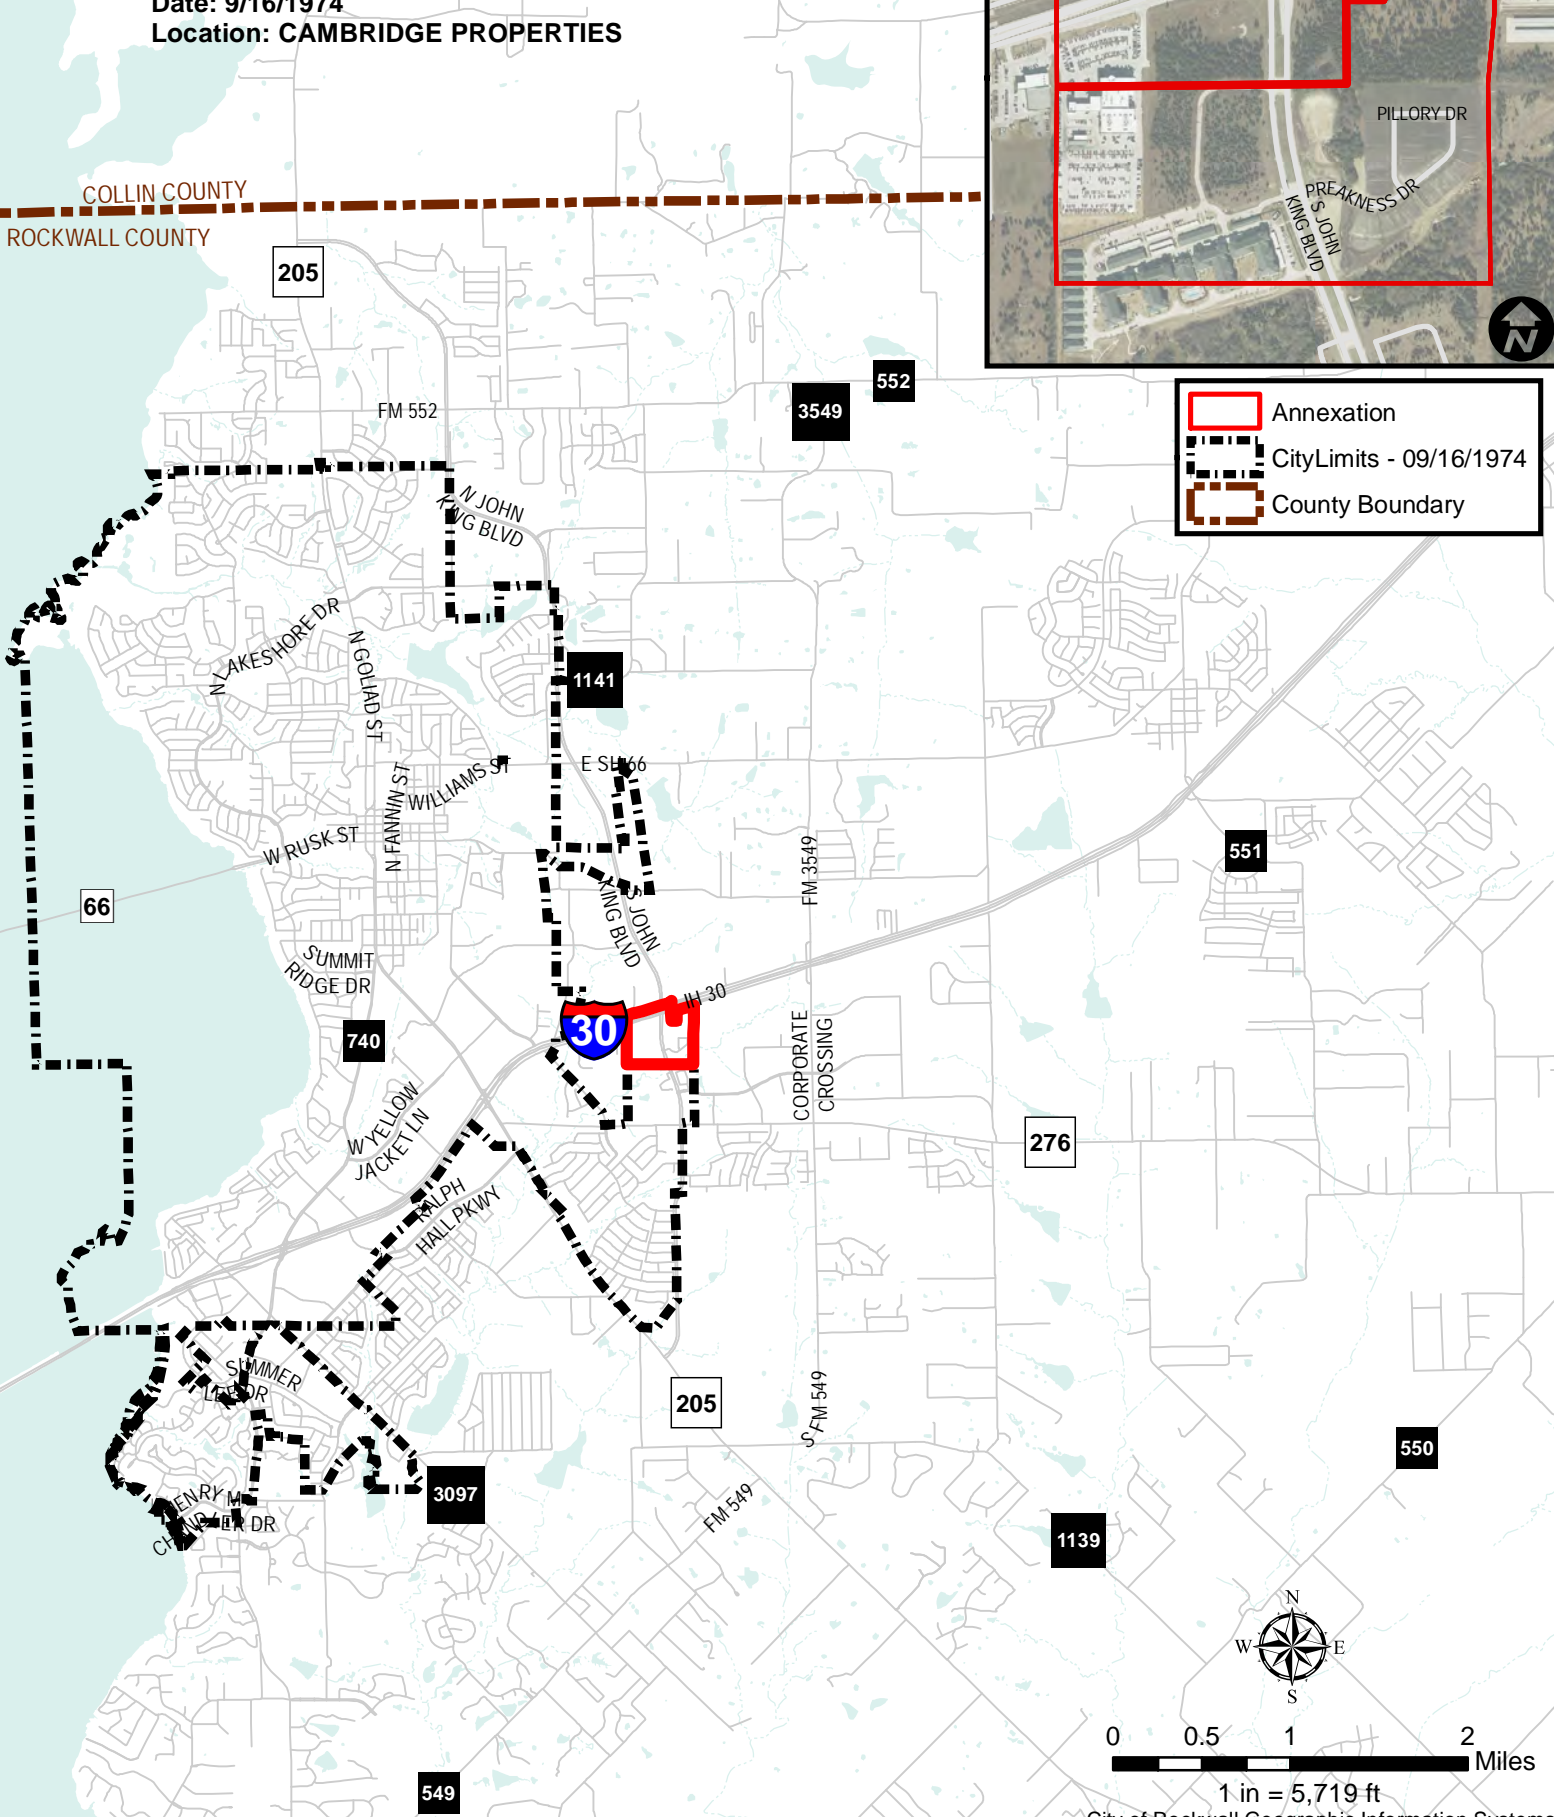

City Annexations

Ordinance Number: 74-27
 Date: 9/16/1974
 Location: CAMBRIDGE PROPERTIES

COLLIN COUNTY
 ROCKWALL COUNTY

- Annexation
- CityLimits - 09/16/1974
- County Boundary

0 0.5 1 2 Miles

1 in = 5,719 ft