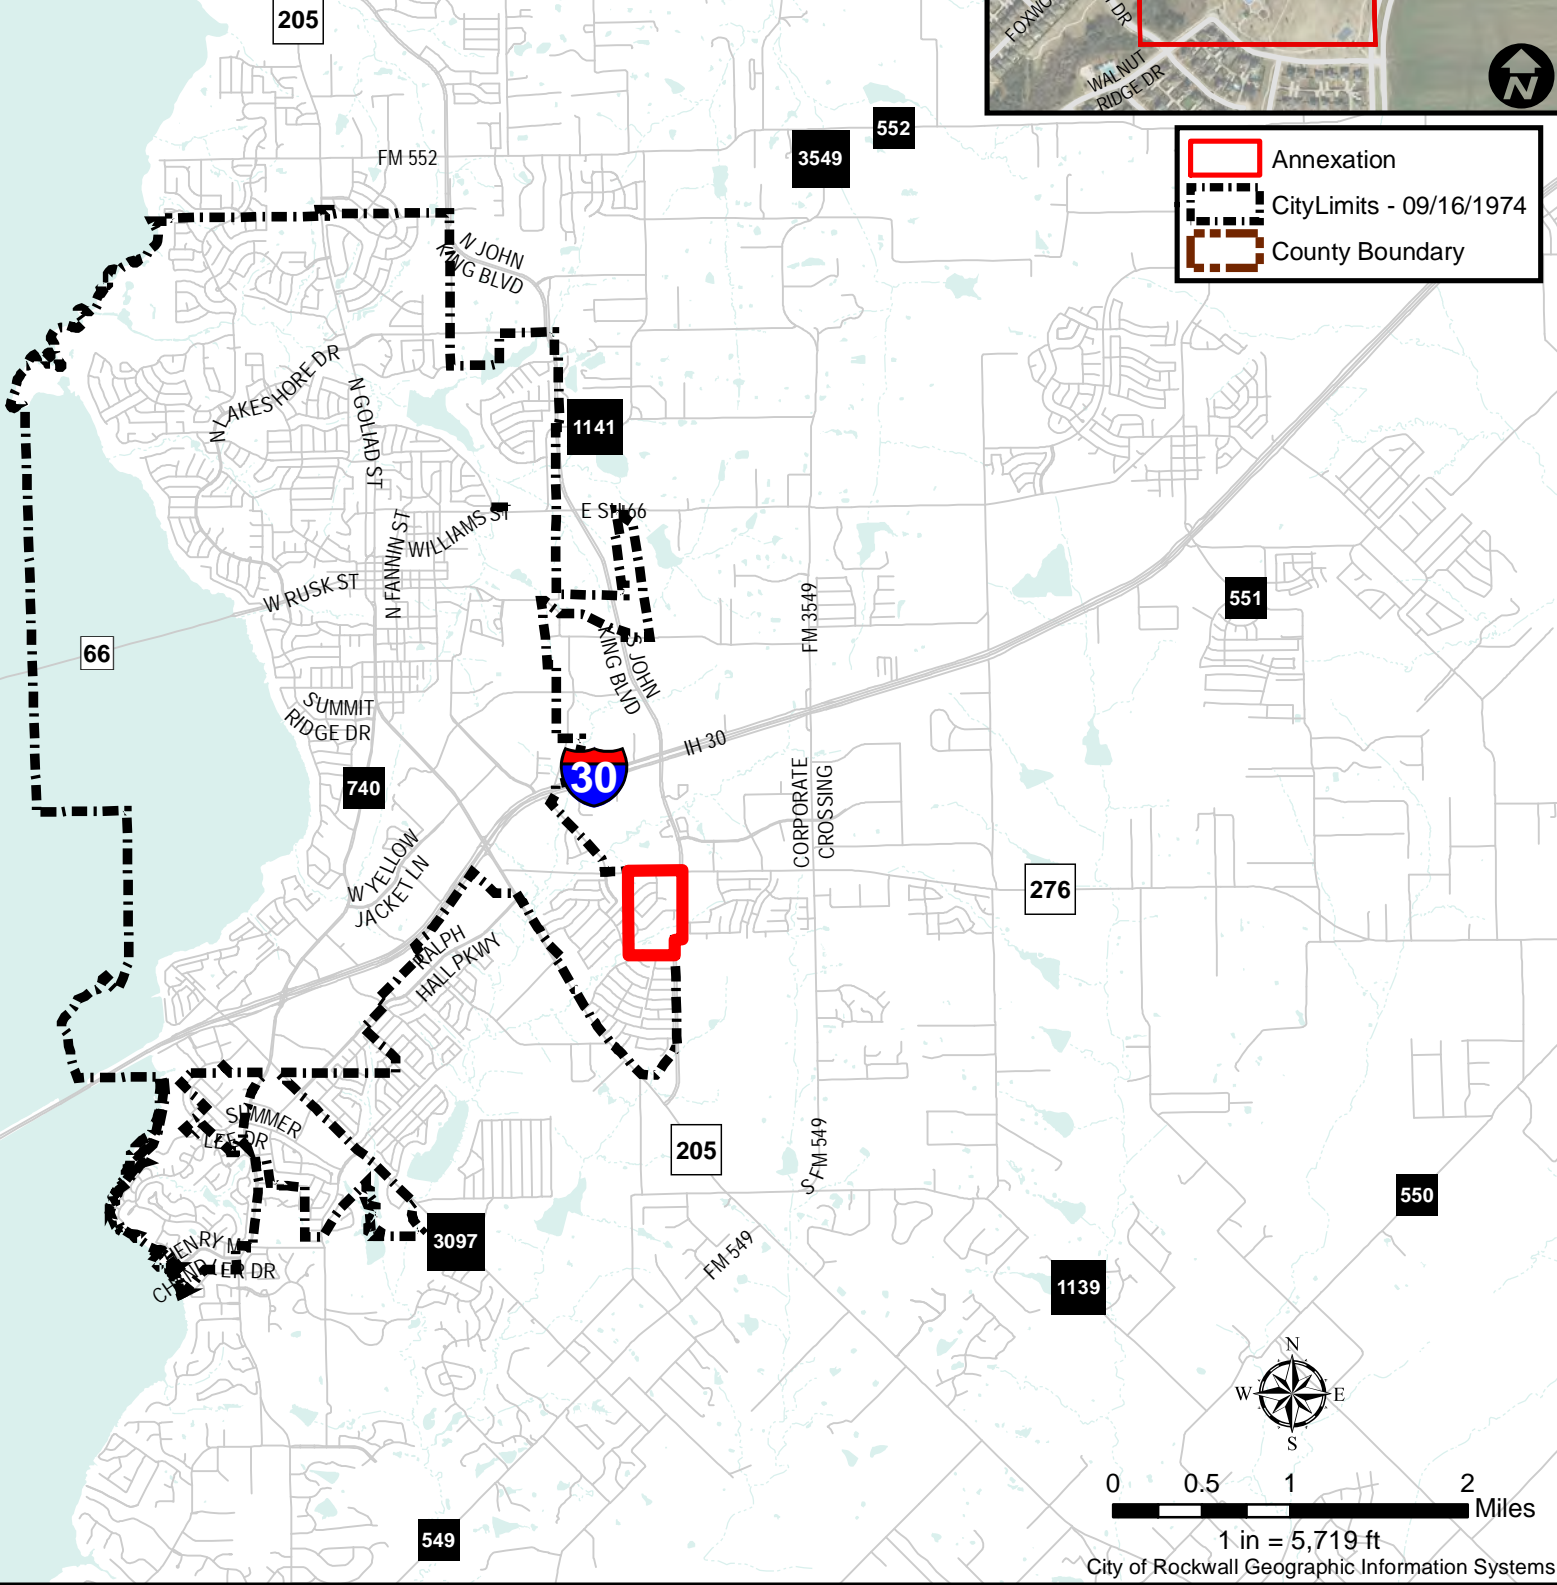

City Annexations

Ordinance Number: 74-25
Date: 1974
Location:

COLLIN COUNTY
ROCKWALL COUNTY

-  Annexation
-  CityLimits - 09/16/1974
-  County Boundary

1 in = 5,719 ft

City Annexations

Ordinance Number: 74-25, T1
 Date: 9/16/1974
 Location:

COLLIN COUNTY
 ROCKWALL COUNTY

- Annexation
- CityLimits - 09/16/1974
- County Boundary

City Annexations

Ordinance Number: 74-25, T2
 Date: 9/16/1974
 Location:

COLLIN COUNTY
 ROCKWALL COUNTY

- Annexation
- City Limits - 09/16/1974
- County Boundary