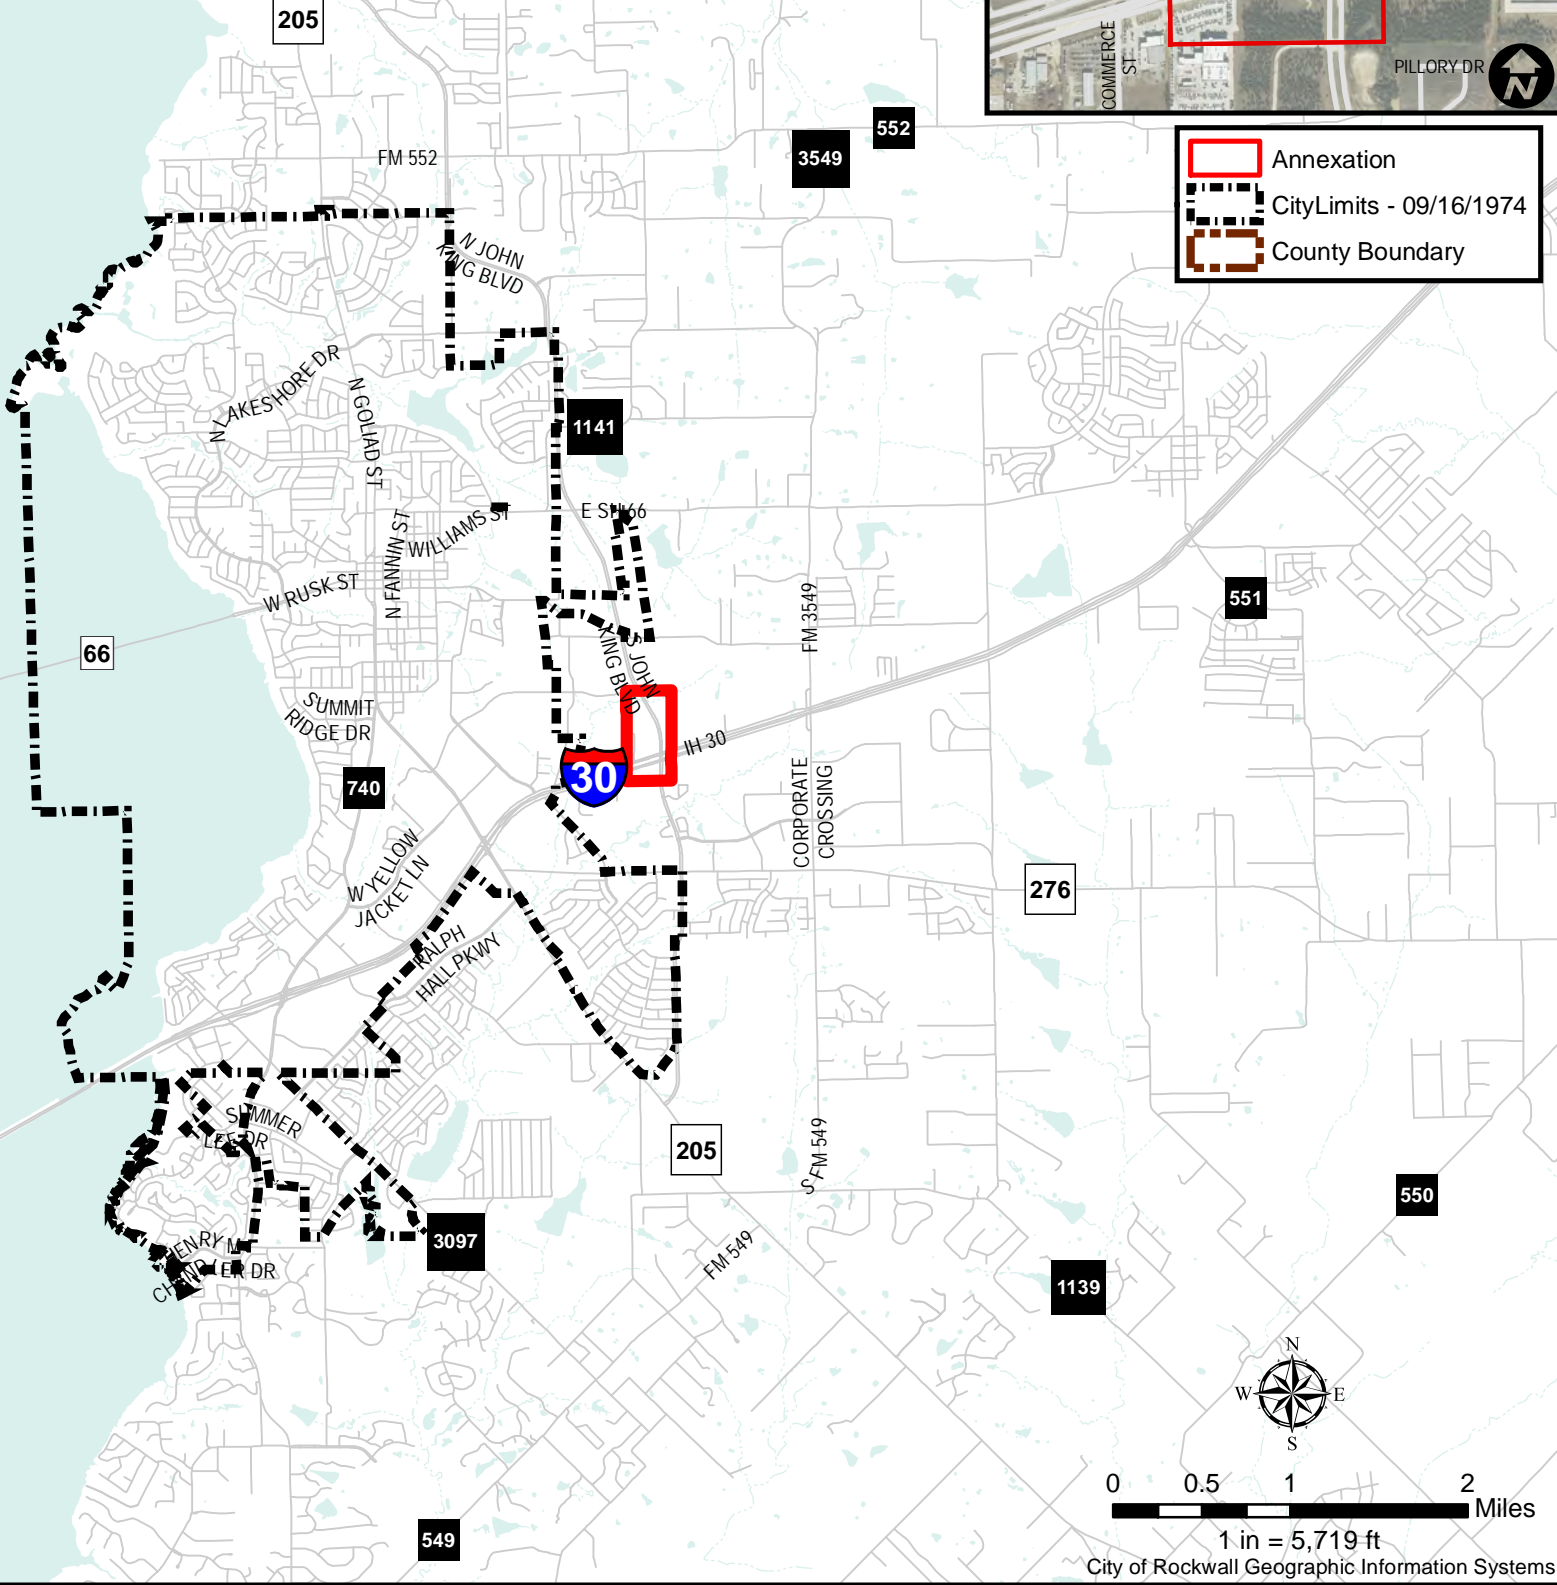

City Annexations

Ordinance Number: 74-25
Date: 1974
Location:

COLLIN COUNTY
ROCKWALL COUNTY

-  Annexation
-  CityLimits - 09/16/1974
-  County Boundary

1 in = 5,719 ft

City Annexations

Ordinance Number: 74-25, T1
 Date: 9/16/1974
 Location:

COLLIN COUNTY
 ROCKWALL COUNTY

- Annexation
- CityLimits - 09/16/1974
- County Boundary

City Annexations

Ordinance Number: 74-25, T2
 Date: 9/16/1974
 Location:

COLLIN COUNTY
 ROCKWALL COUNTY

- Annexation
- City Limits - 09/16/1974
- County Boundary