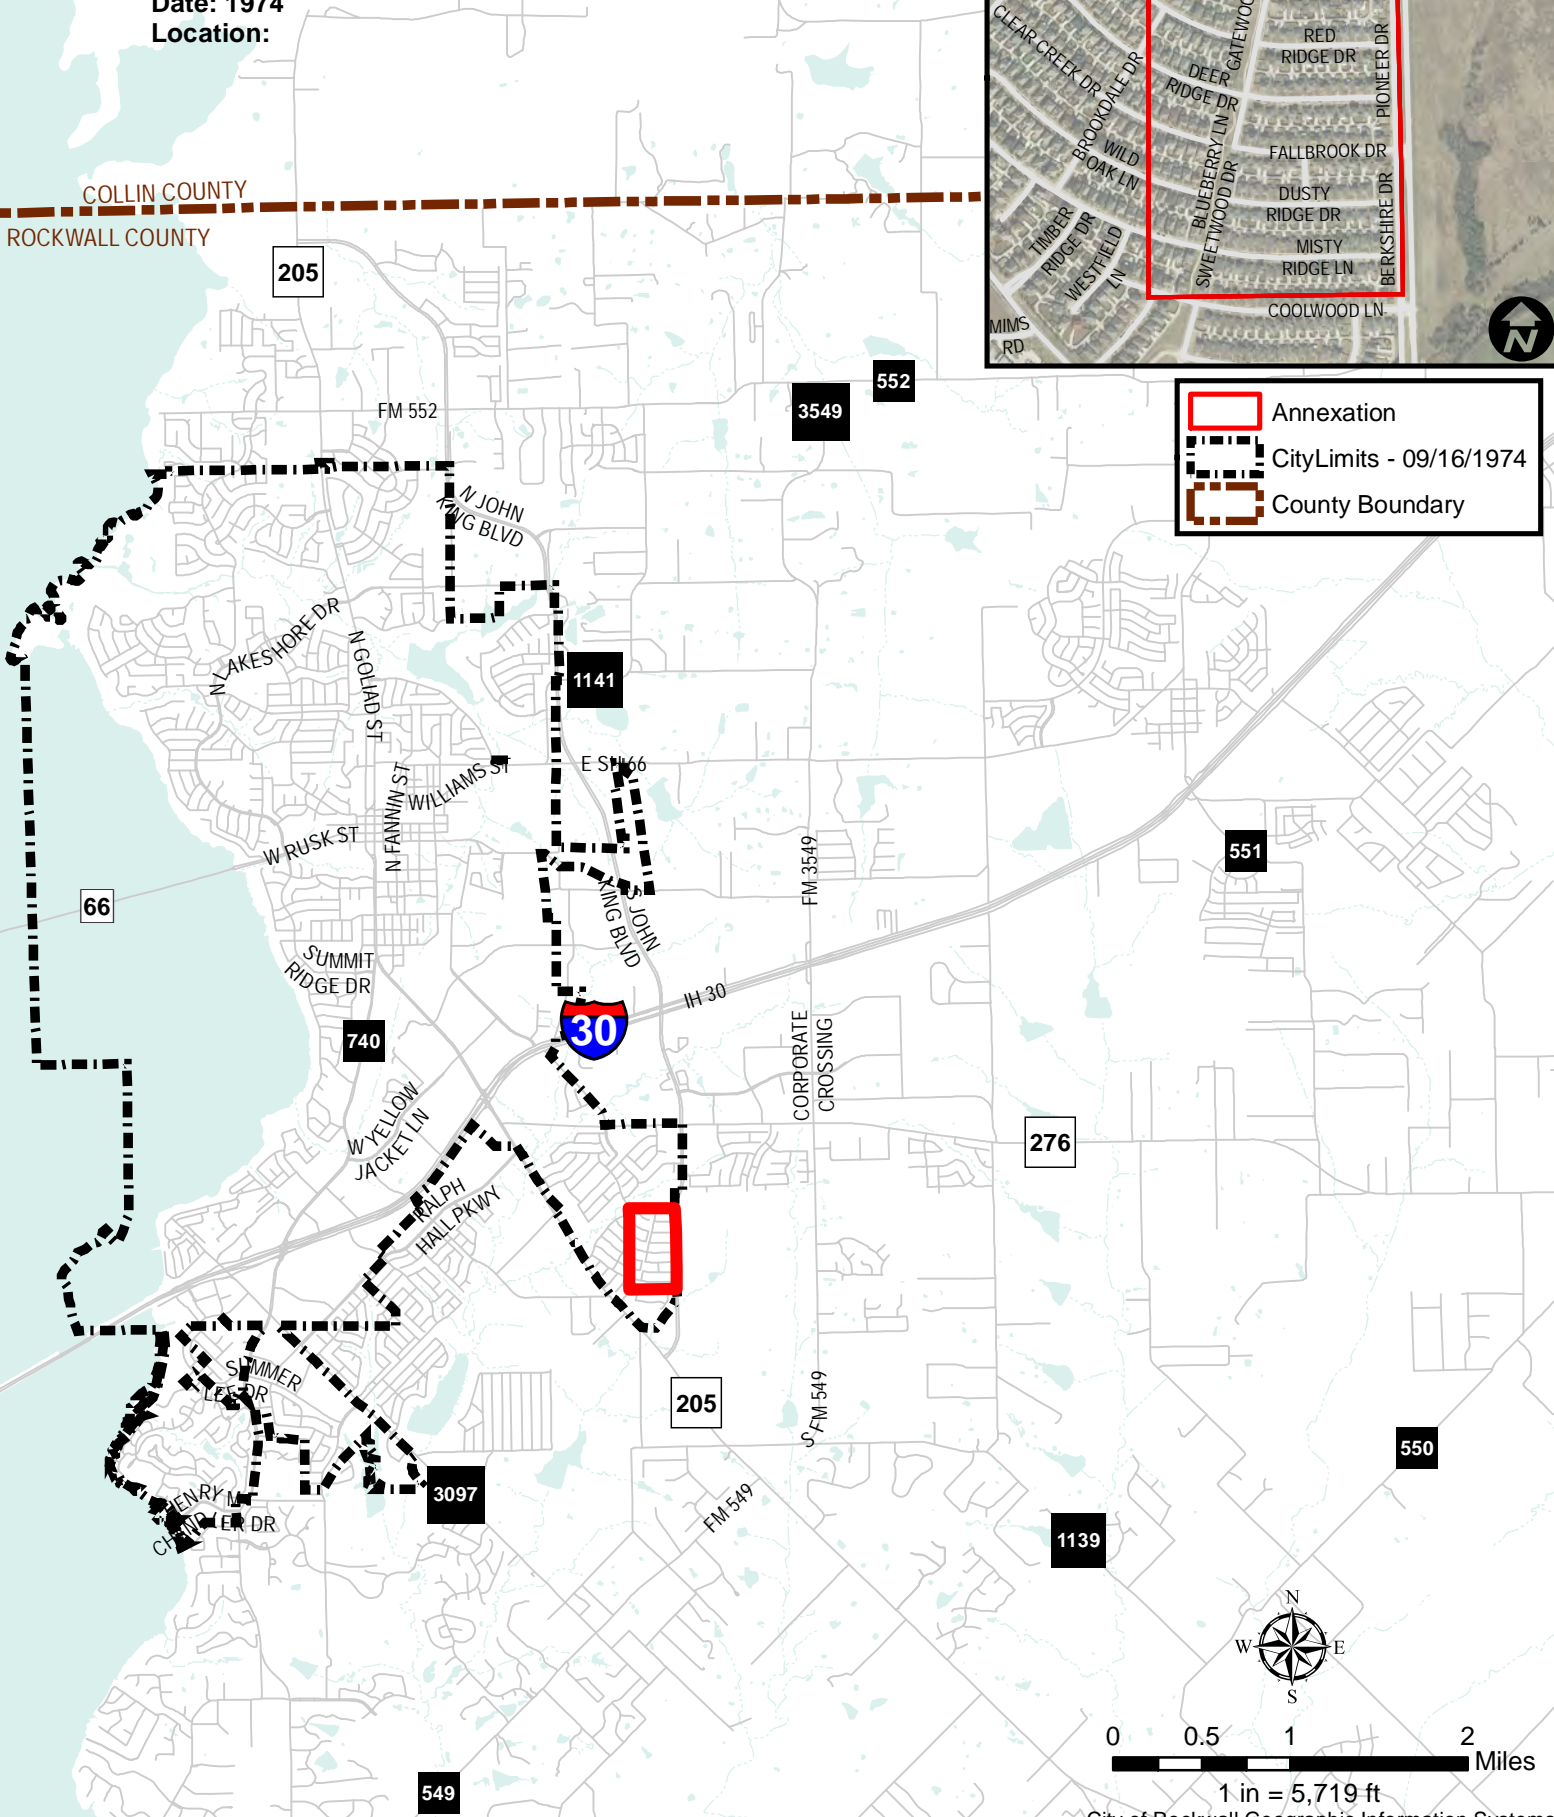

City Annexations

Ordinance Number: 74-25
Date: 1974
Location:

COLLIN COUNTY
ROCKWALL COUNTY

-  Annexation
-  CityLimits - 09/16/1974
-  County Boundary

1 in = 5,719 ft

City Annexations

Ordinance Number: 74-25, T1
 Date: 9/16/1974
 Location:

COLLIN COUNTY
 ROCKWALL COUNTY

- Annexation
- CityLimits - 09/16/1974
- County Boundary

City Annexations

Ordinance Number: 74-25, T2
 Date: 9/16/1974
 Location:

COLLIN COUNTY
 ROCKWALL COUNTY

- Annexation
- City Limits - 09/16/1974
- County Boundary