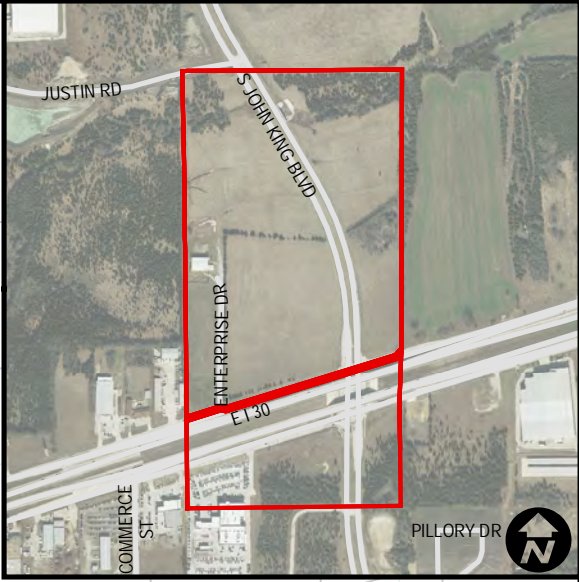

City Annexations

Ordinance Number: 74-25
Date: 1974
Location:

COLLIN COUNTY
ROCKWALL COUNTY

-  Annexation
-  CityLimits - 09/16/1974
-  County Boundary

1 in = 5,719 ft

City Annexations

Ordinance Number: 74-25, T1
 Date: 9/16/1974
 Location:

COLLIN COUNTY
 ROCKWALL COUNTY

- Annexation
- CityLimits - 09/16/1974
- County Boundary

City Annexations

Ordinance Number: 74-25, T2
 Date: 9/16/1974
 Location:

COLLIN COUNTY
 ROCKWALL COUNTY

- Annexation
- City Limits - 09/16/1974
- County Boundary