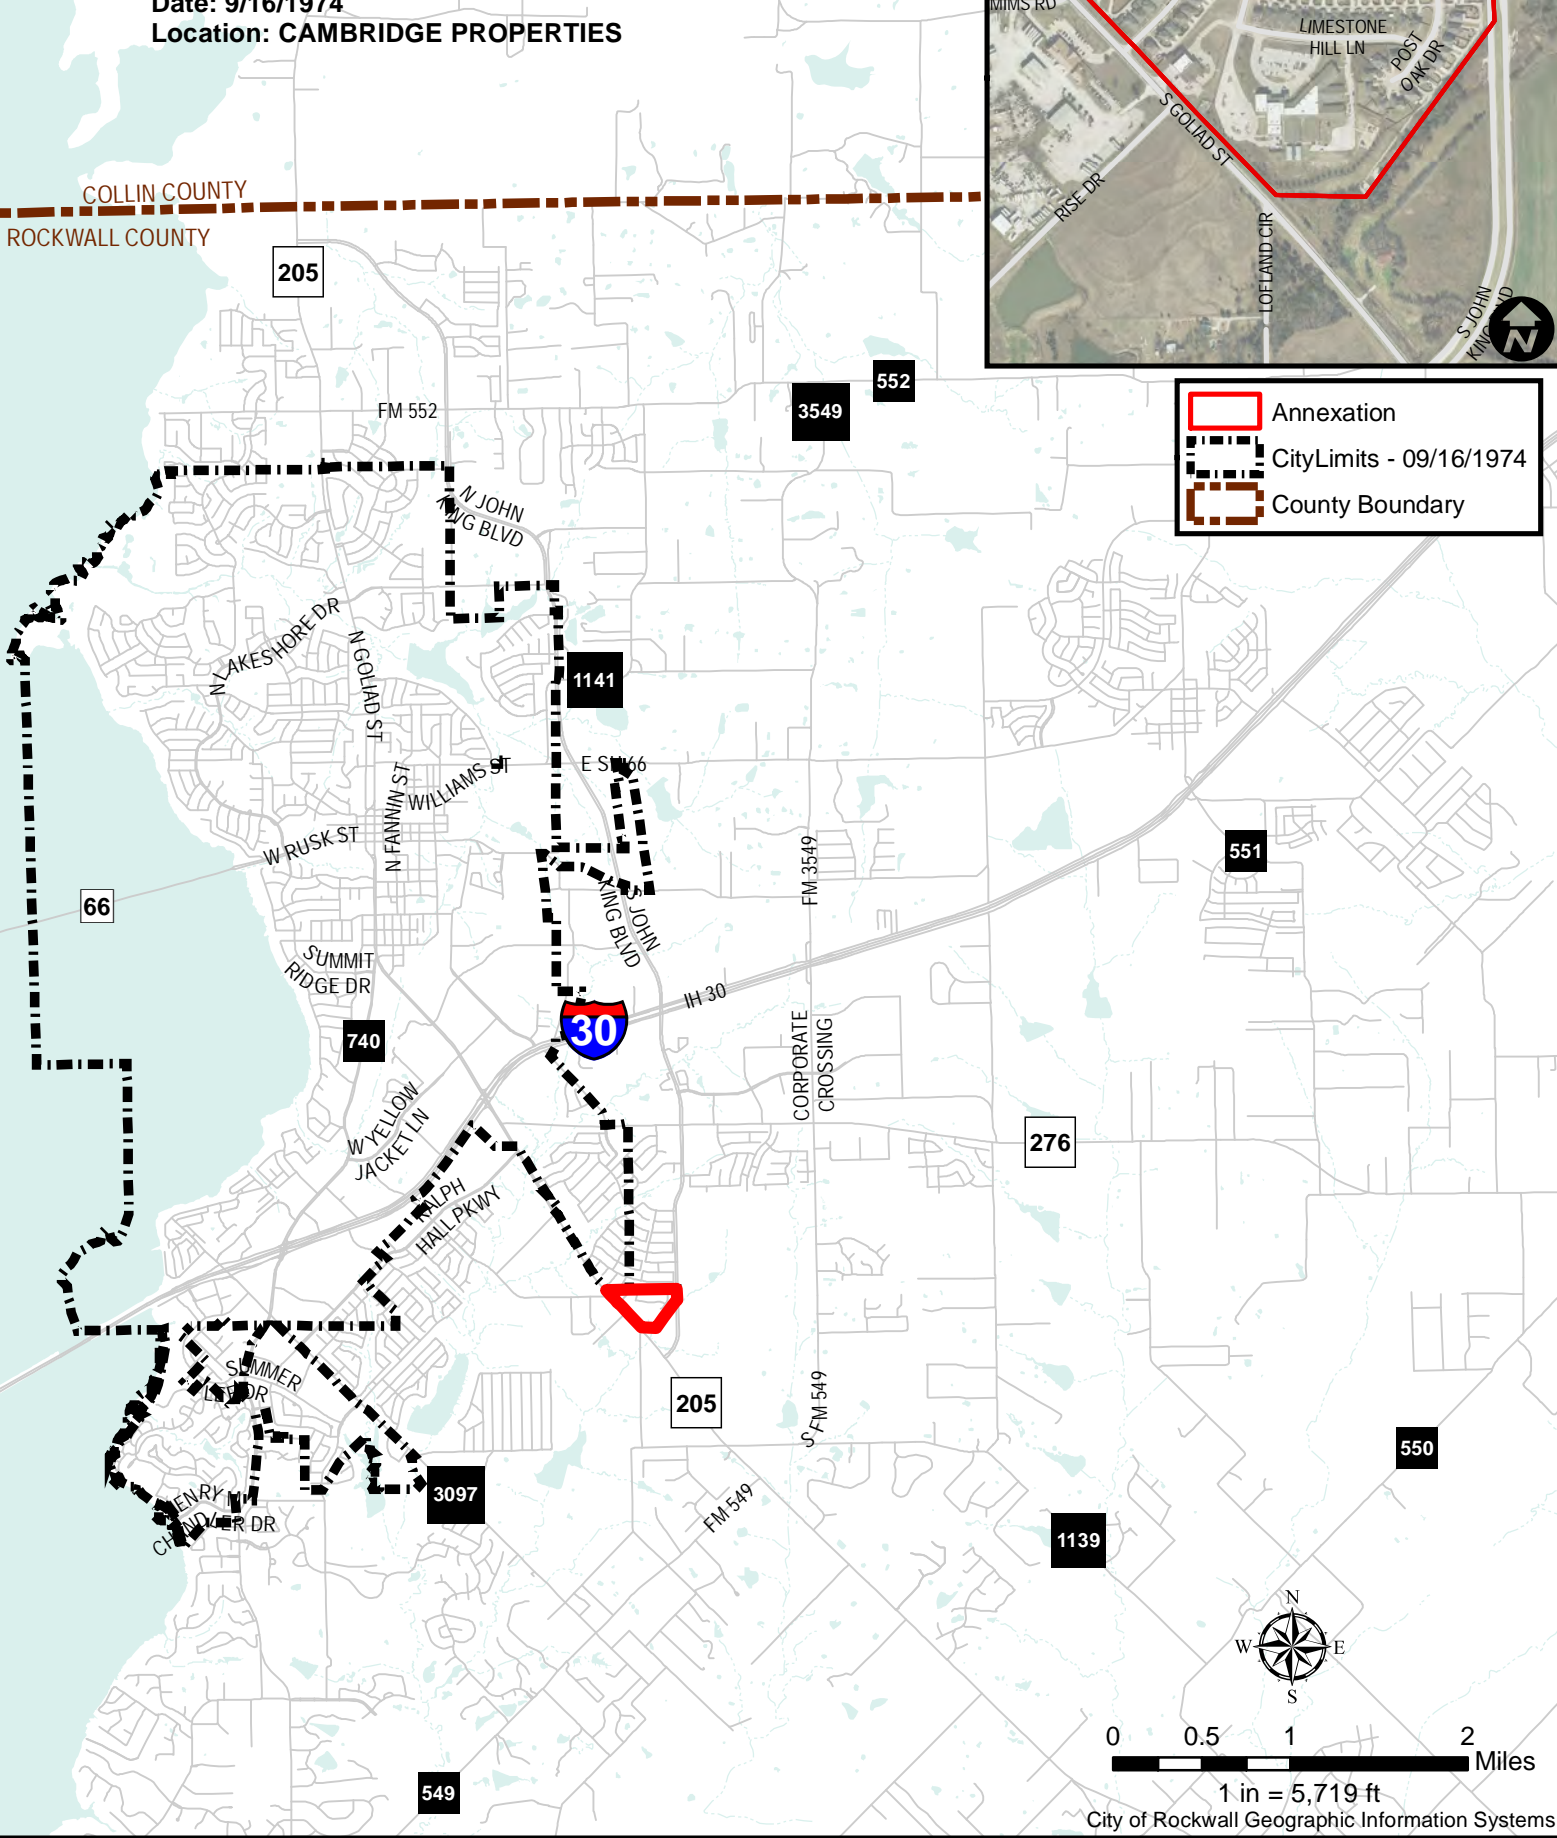

# City Annexations

Ordinance Number: 74-24  
Date: 9/16/1974  
Location: CAMBRIDGE PROPERTIES

COLLIN COUNTY  
ROCKWALL COUNTY

-  Annexation
-  City Limits - 09/16/1974
-  County Boundary

1 in = 5,719 ft