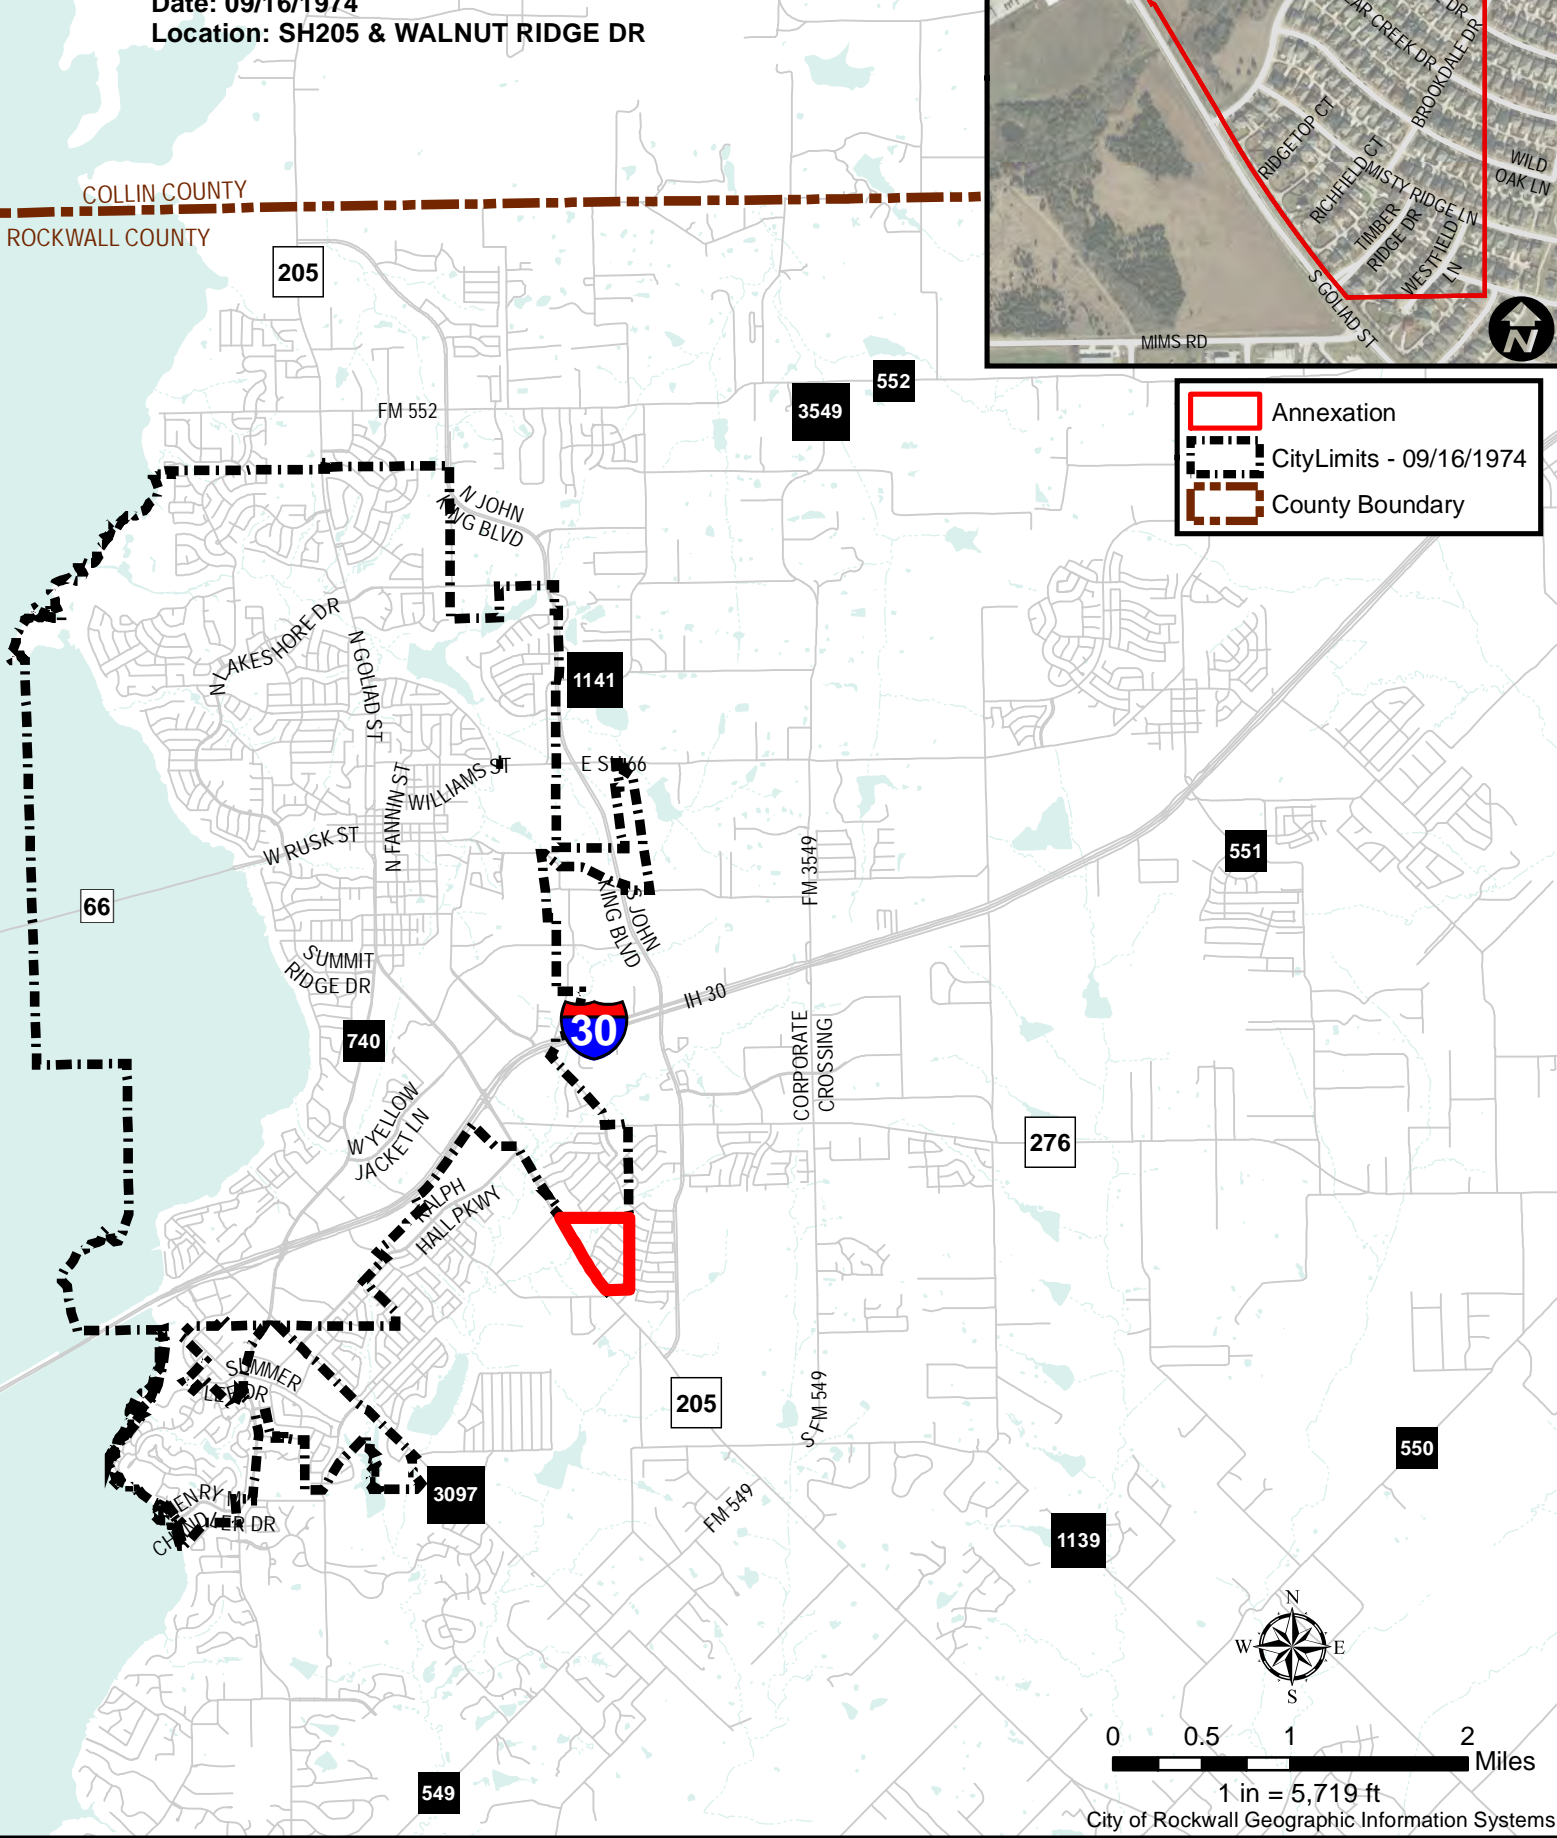

City Annexations

Ordinance Number: 74-23
 Date: 09/16/1974
 Location: SH205 & WALNUT RIDGE DR

COLLIN COUNTY
 ROCKWALL COUNTY

- Annexation
- CityLimits - 09/16/1974
- County Boundary

1 in = 5,719 ft