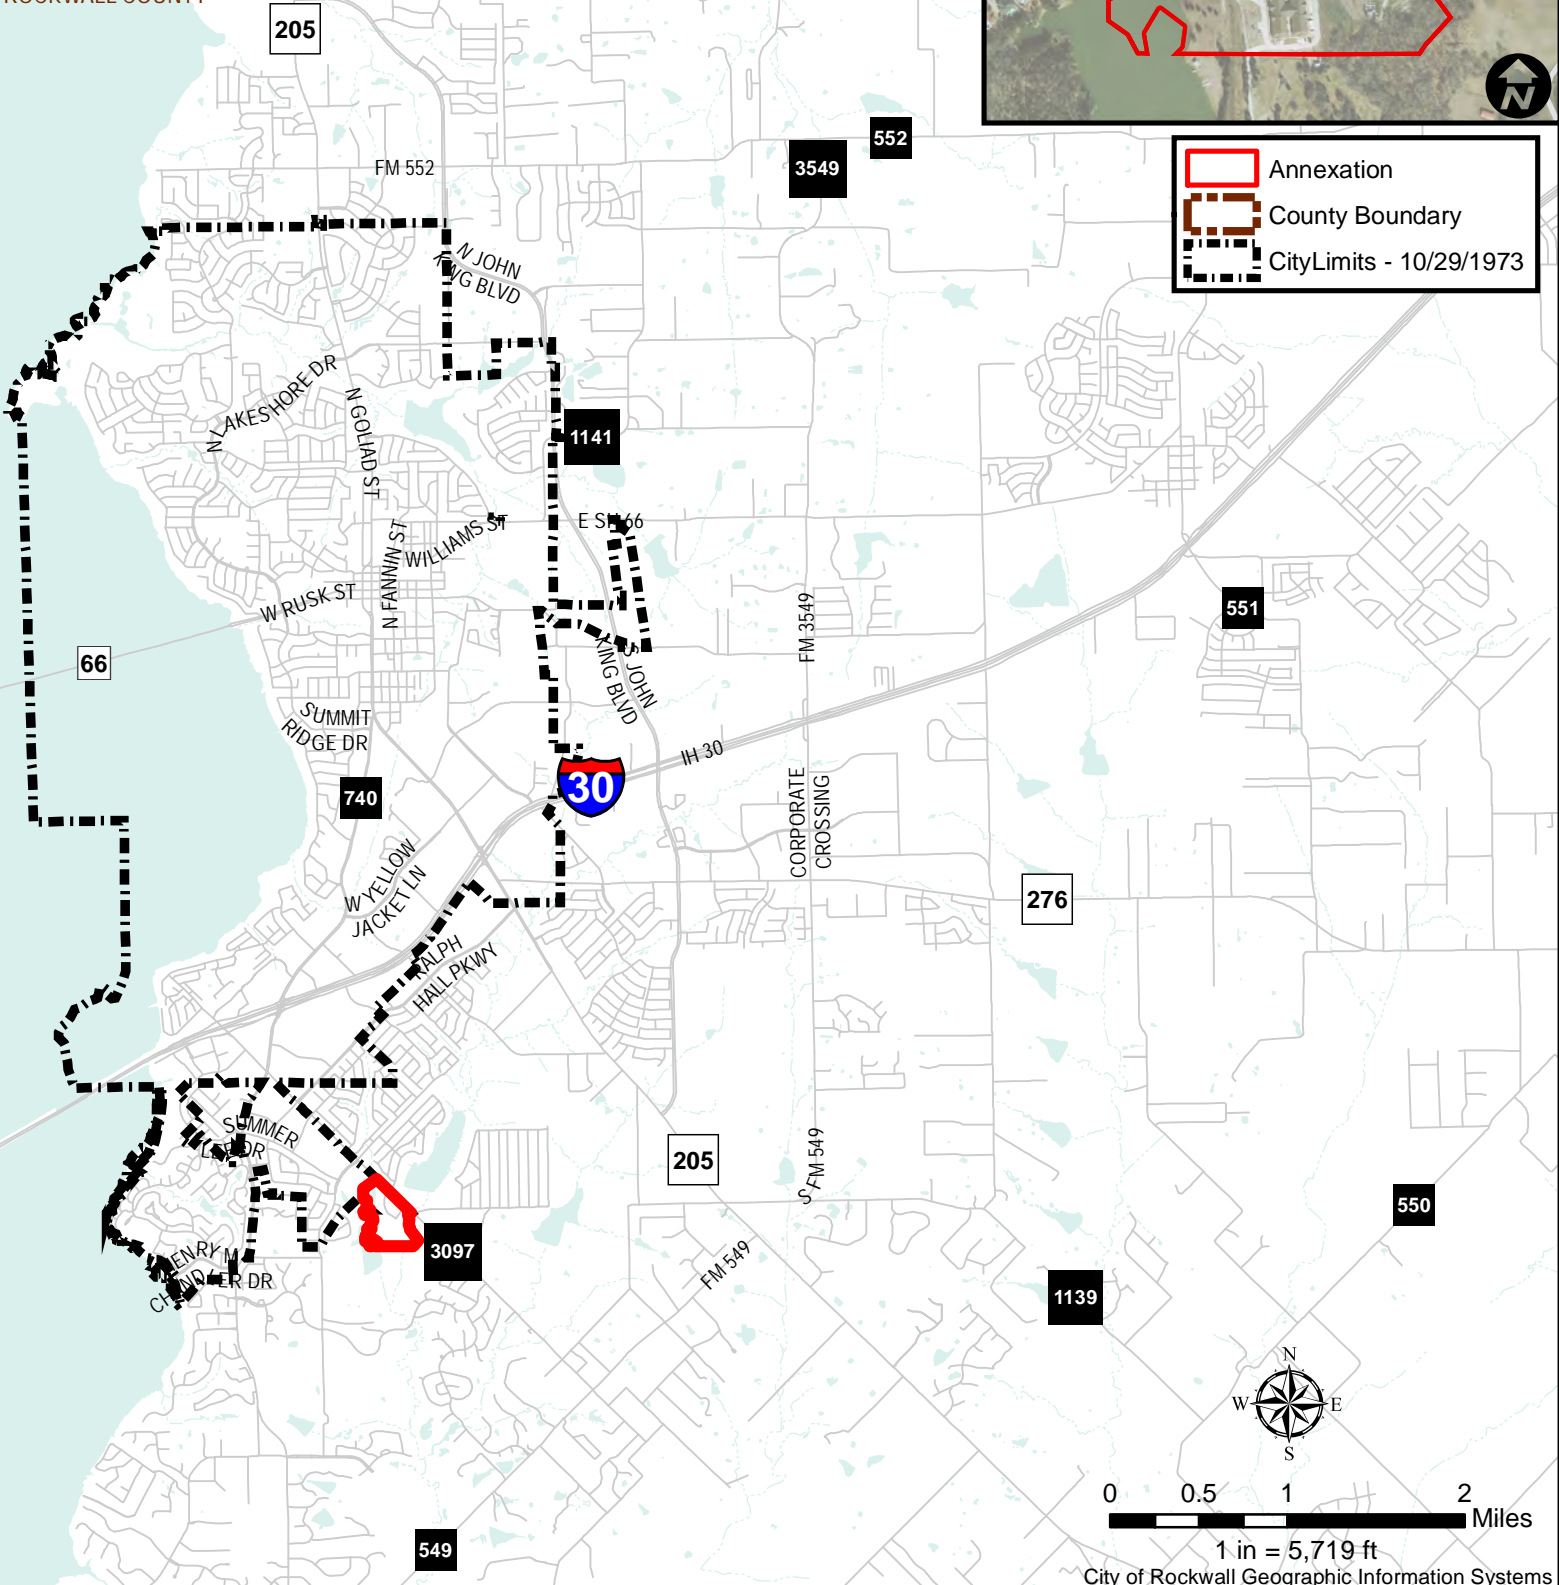

# City Annexations

Ordinance Number: 73-45  
Date: 10/29/1973  
Location: SW FM3097 & COUNTY LINE RD

COLLIN COUNTY  
ROCKWALL COUNTY

- Annexation
- County Boundary
- City Limits - 10/29/1973

1 in = 5,719 ft