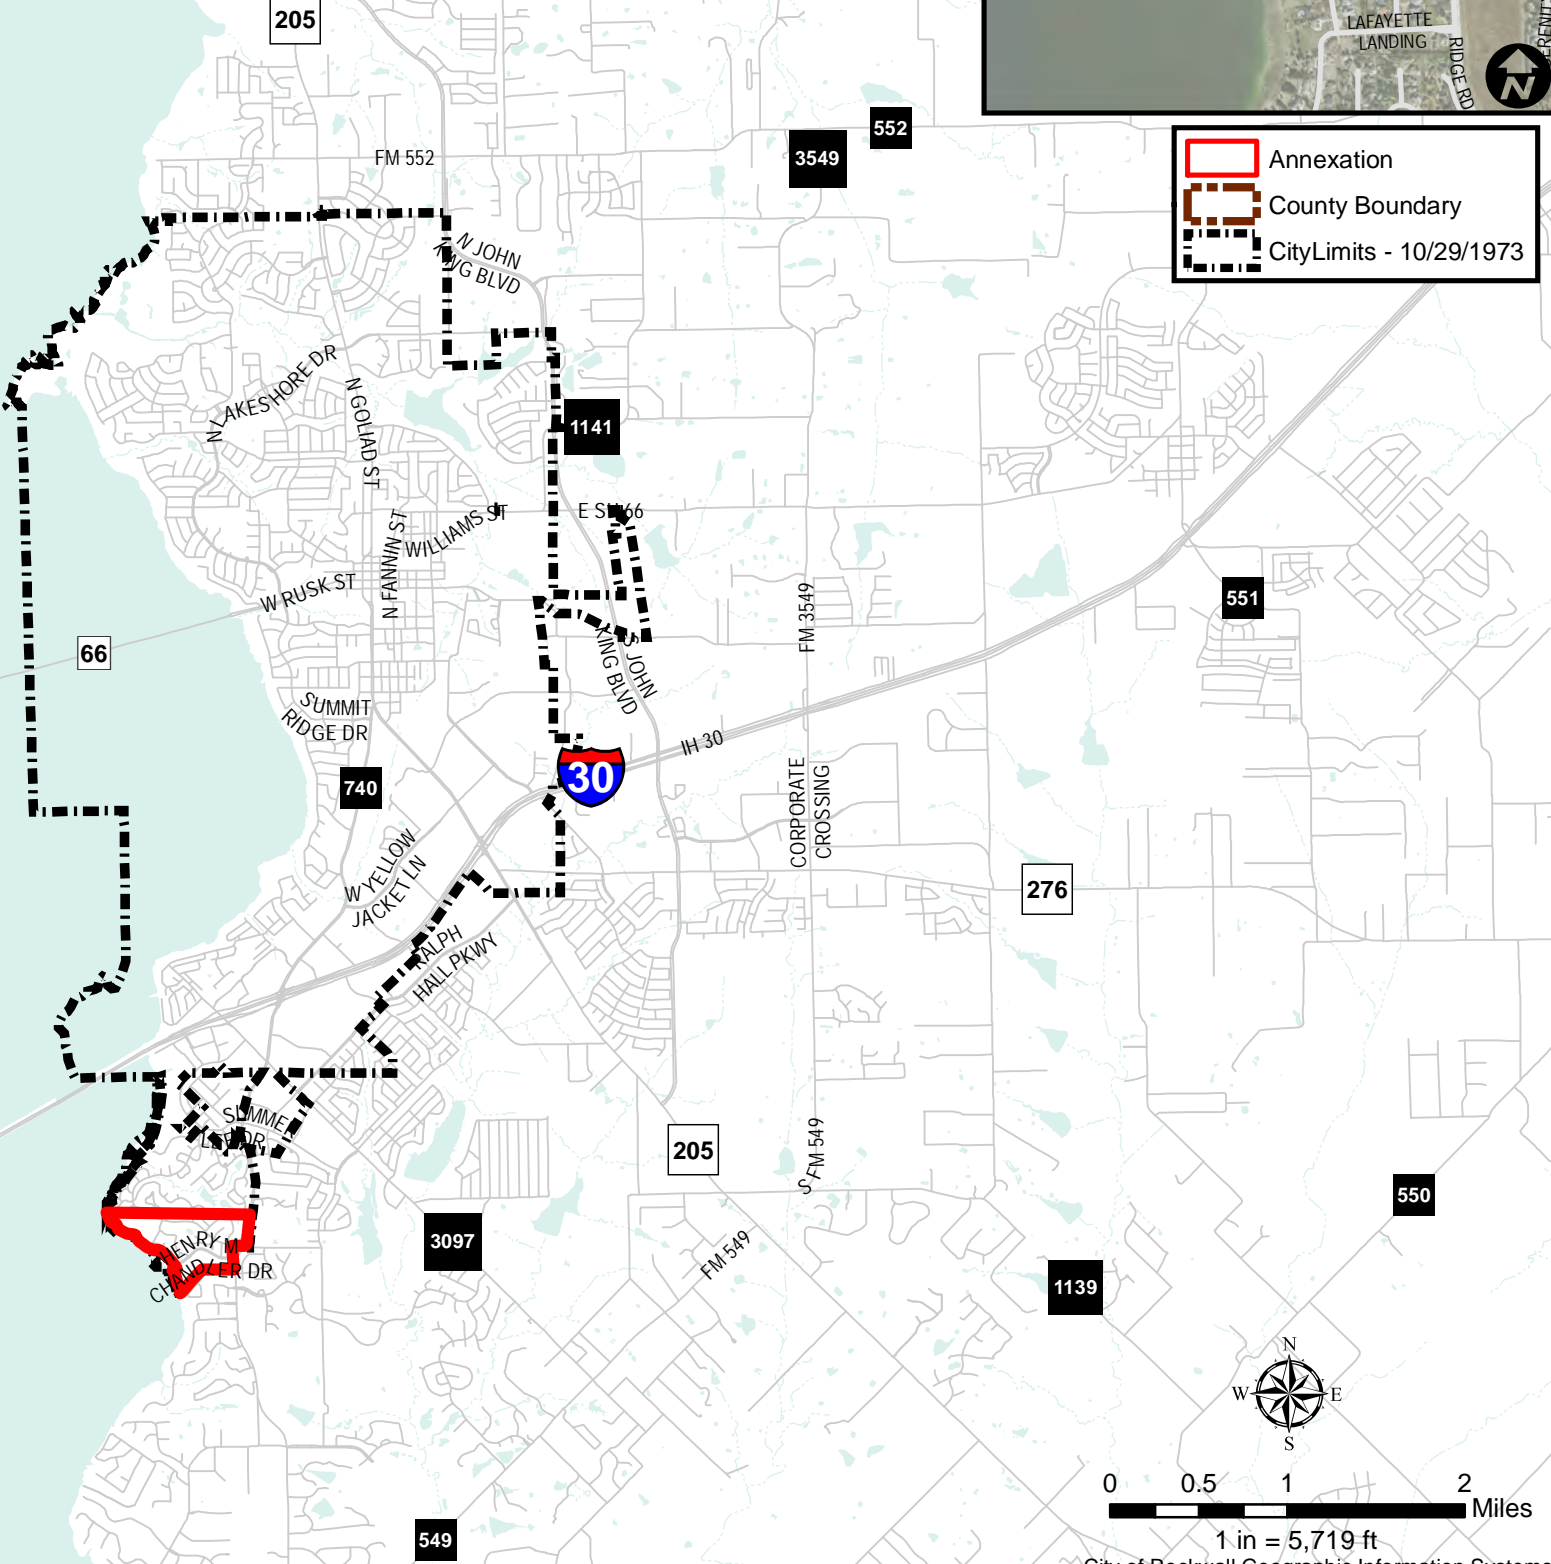

City Annexations

Ordinance Number: 73-43

Date: 10-29-1973

Location: CHANDLERS SOUTH

COLLIN COUNTY
ROCKWALL COUNTY

 Annexation

 County Boundary

 City Limits - 10/29/1973

0 0.5 1 2 Miles

1 in = 5,719 ft