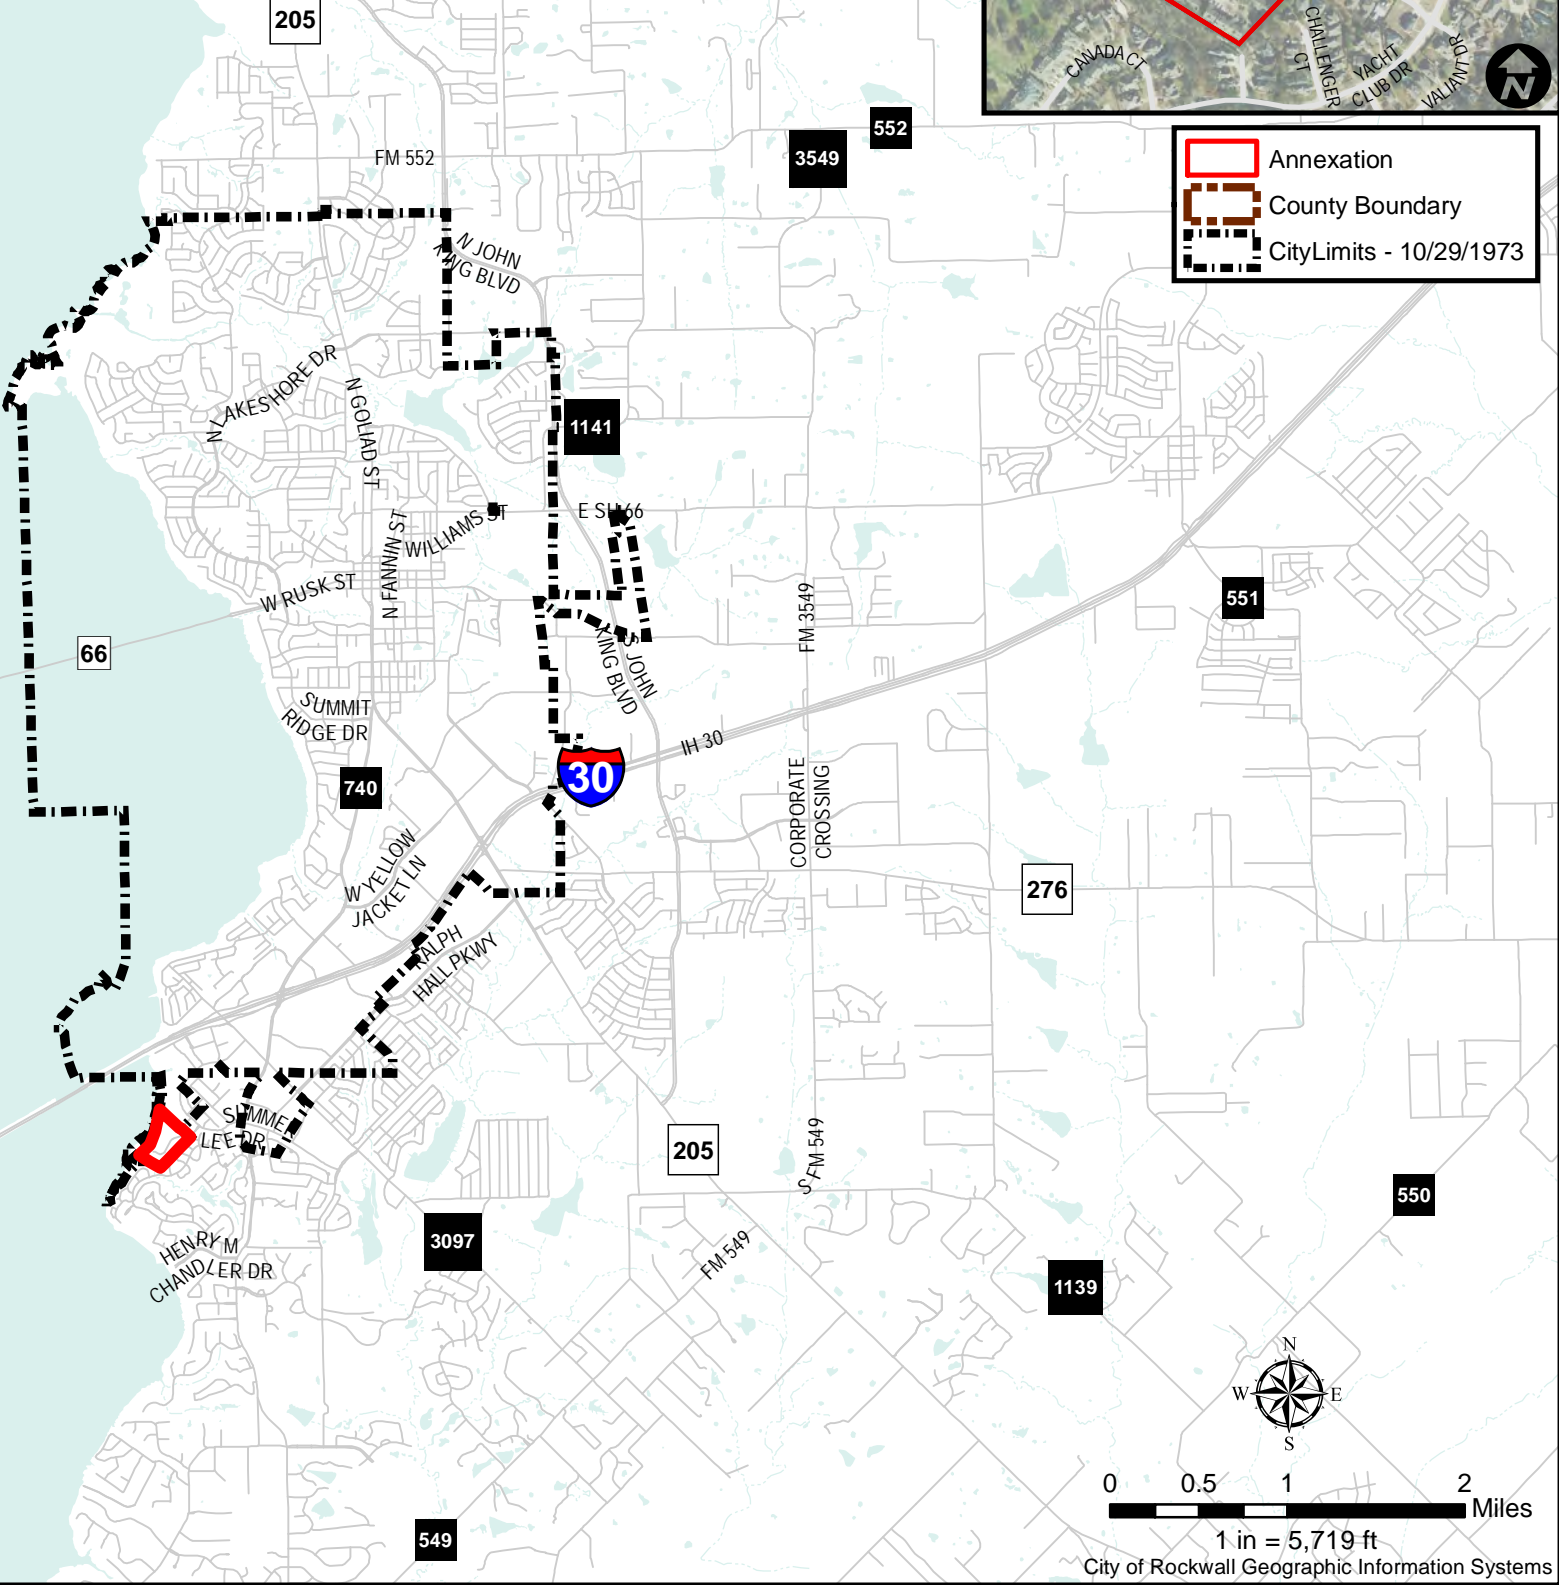

City Annexations

Ordinance Number: 73-41
Date: 10/29/1973
Location: SIGNAL RIDGE

COLLIN COUNTY
ROCKWALL COUNTY

- Annexation
- County Boundary
- City Limits - 10/29/1973

1 in = 5,719 ft