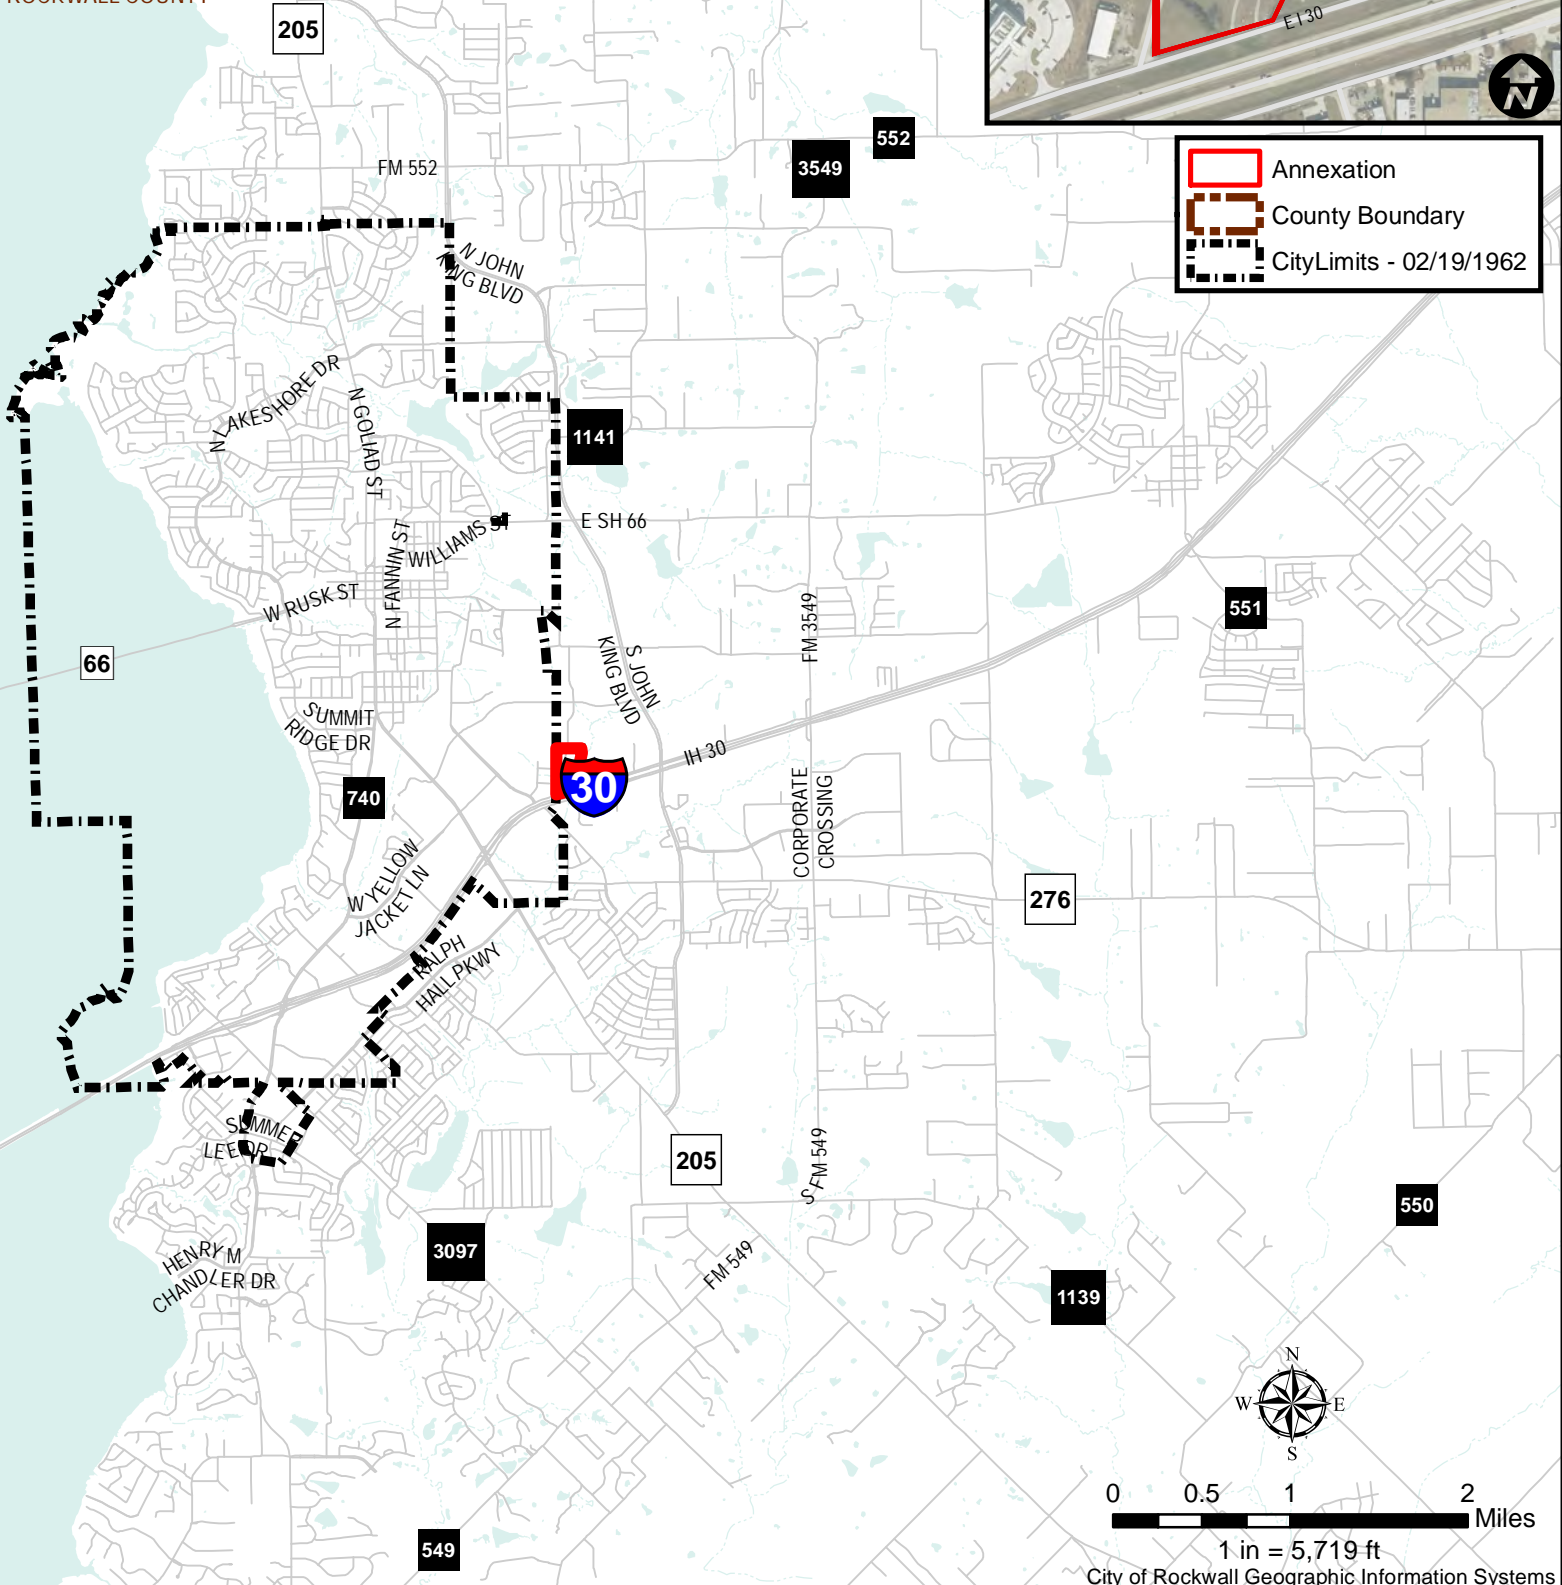

# City Annexations

Ordinance Number: 62-01  
 Date: 2/19/1962  
 Location:

COLLIN COUNTY  
 ROCKWALL COUNTY

-  Annexation
-  County Boundary
-  CityLimits - 02/19/1962

0 0.5 1 2 Miles

1 in = 5,719 ft