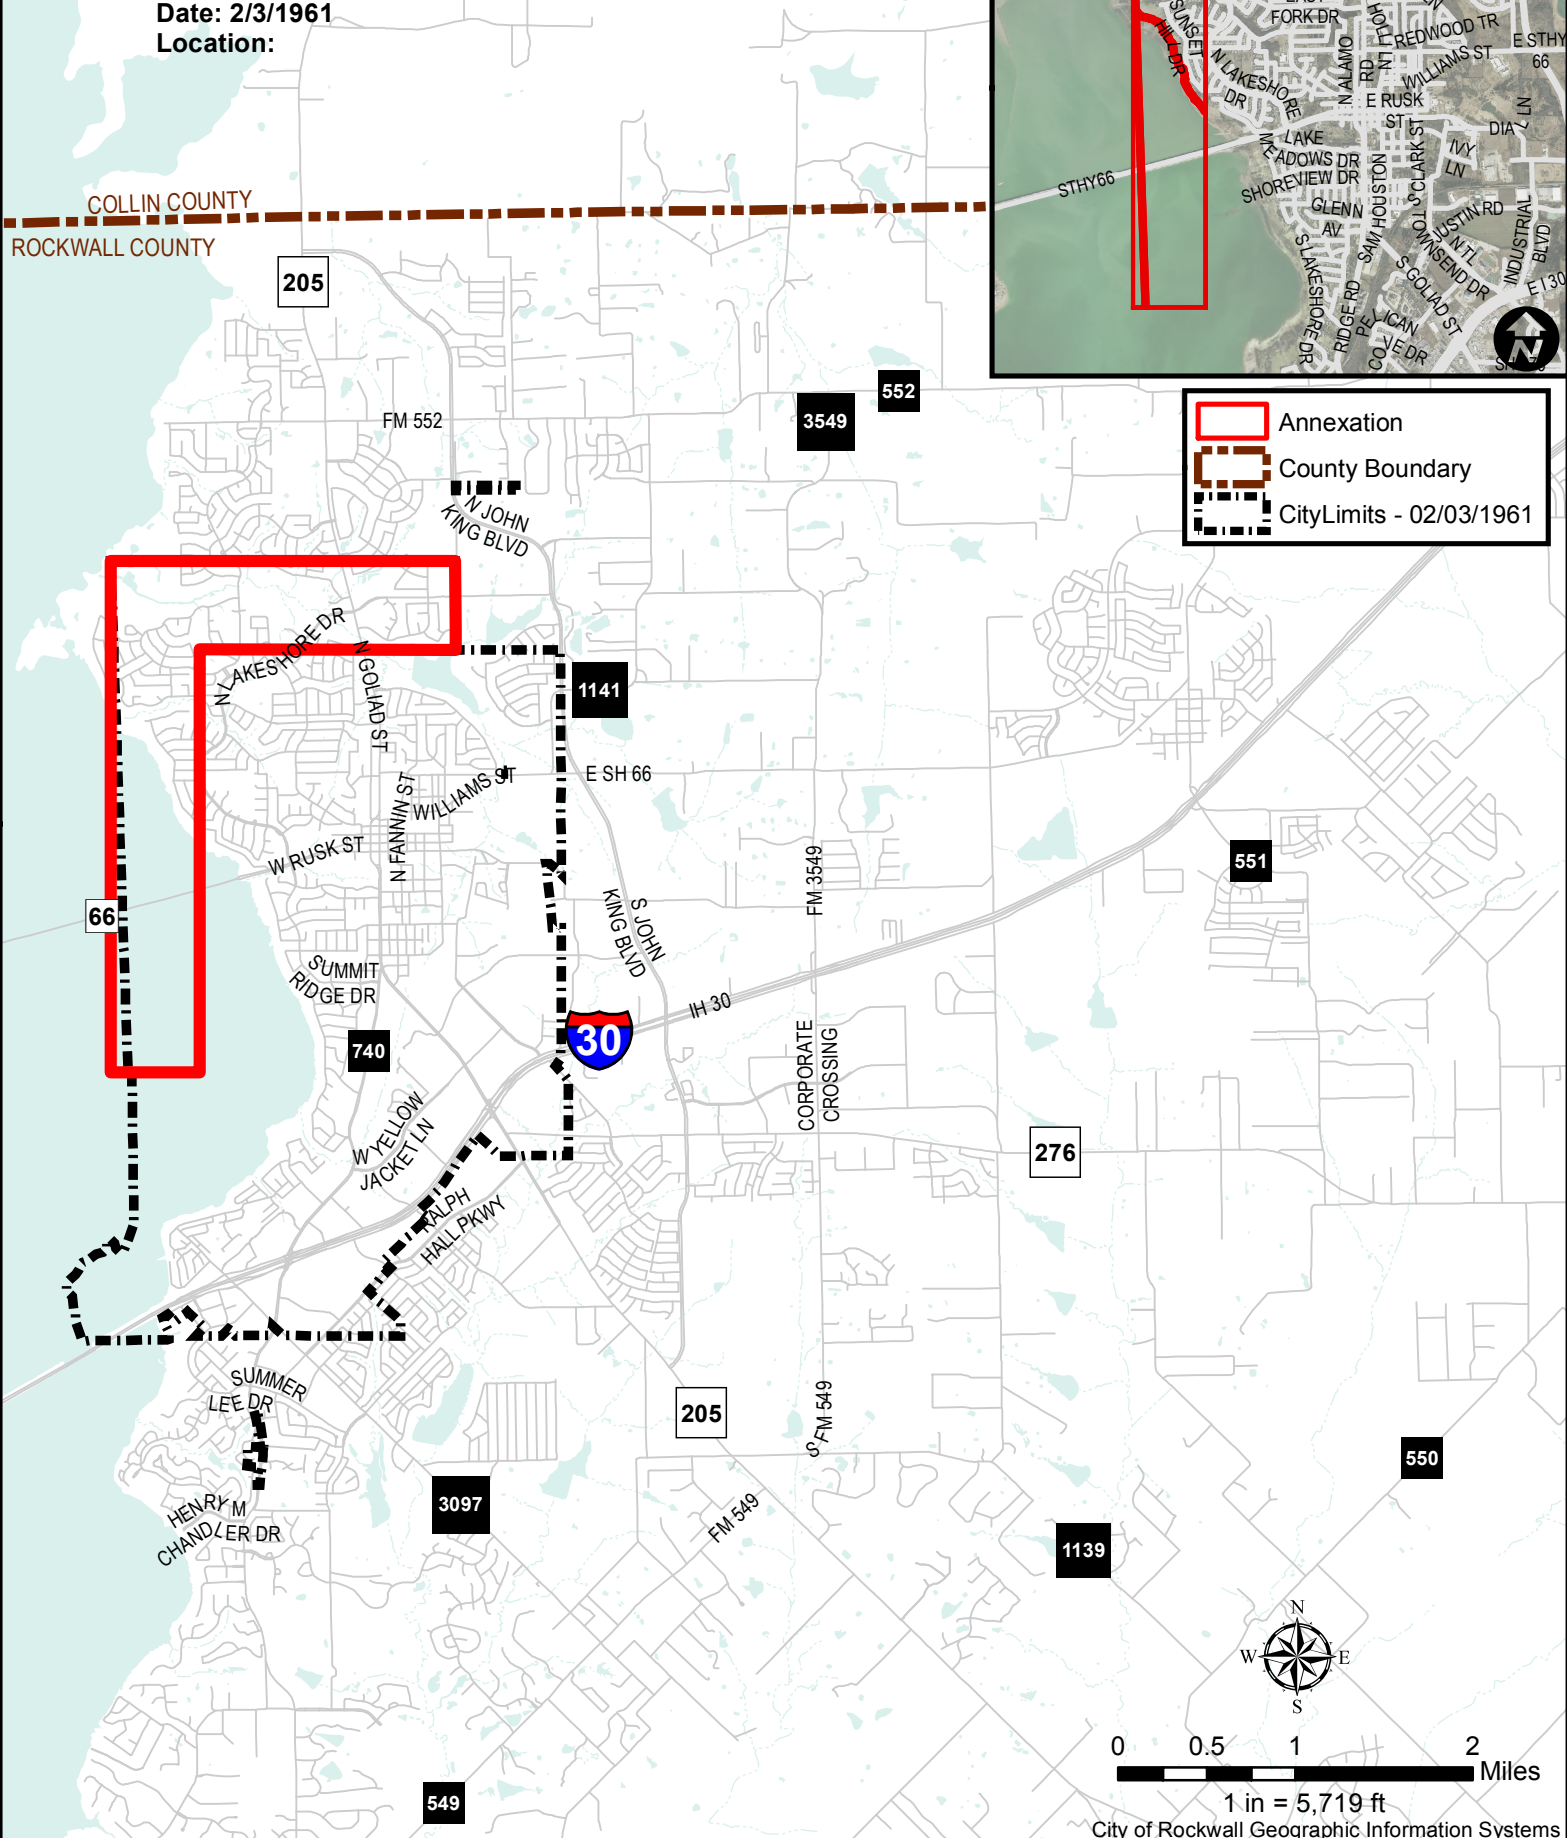

# City Annexations

Ordinance Number: 61-02  
 Date: 2/3/1961  
 Location:

COLLIN COUNTY  
 ROCKWALL COUNTY

- Annexation
- County Boundary
- CityLimits - 02/03/1961

1 in = 5,719 ft