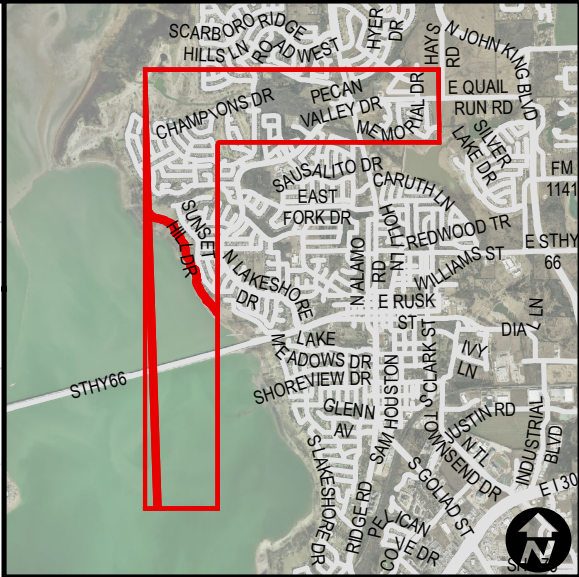

# City Annexations

Ordinance Number: 61-02  
 Date: 2/3/1961  
 Location:

COLLIN COUNTY  
 ROCKWALL COUNTY

- Annexation
- County Boundary
- CityLimits - 02/03/1961

1 in = 5,719 ft