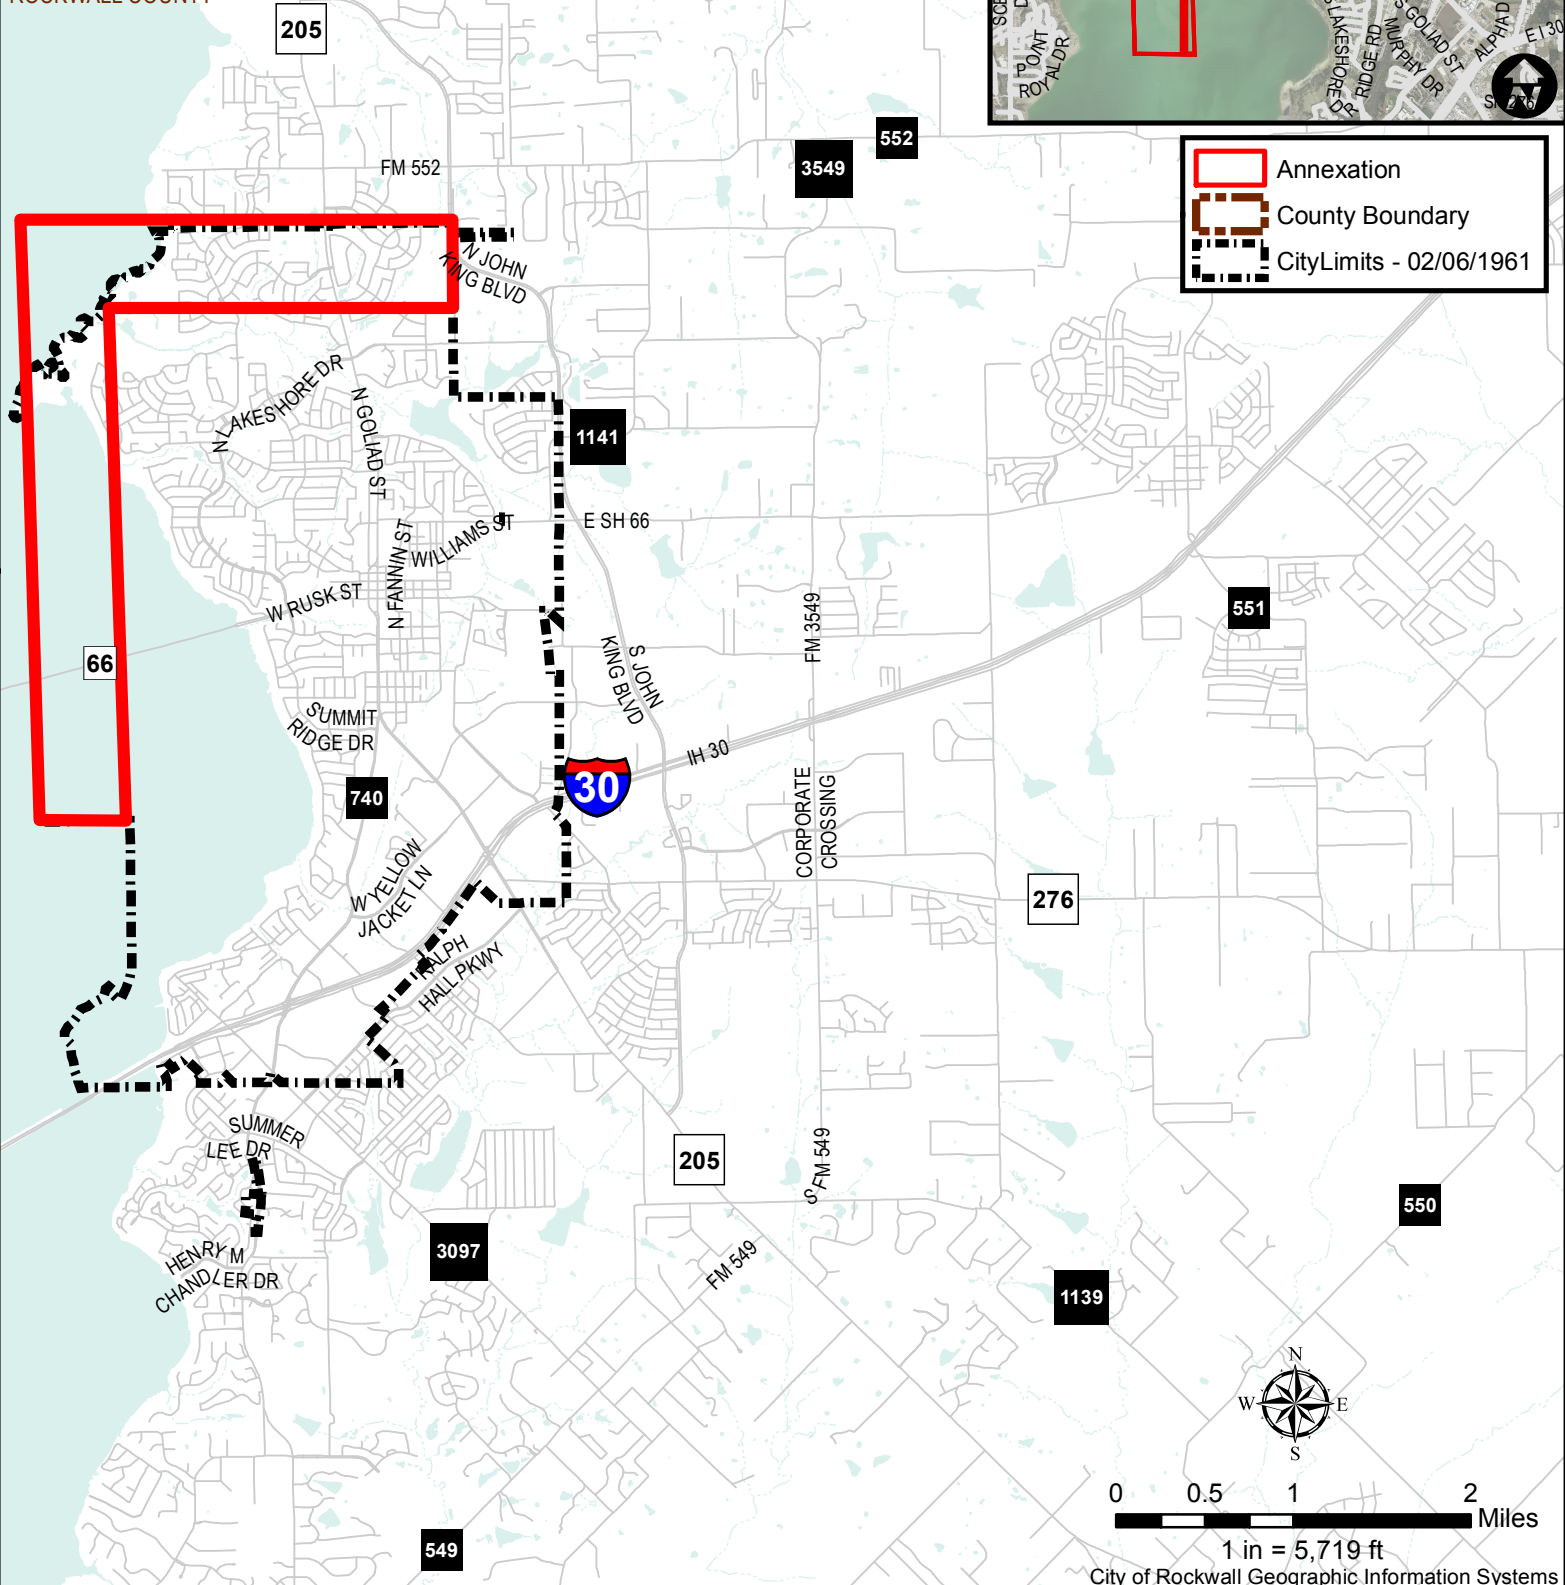

City Annexations

Ordinance Number: 61-01

Date: 2/6/1961

Location: LAKE & SHORES AREA

COLLIN COUNTY
ROCKWALL COUNTY

- Annexation
- County Boundary
- CityLimits - 02/06/1961

1 in = 5,719 ft