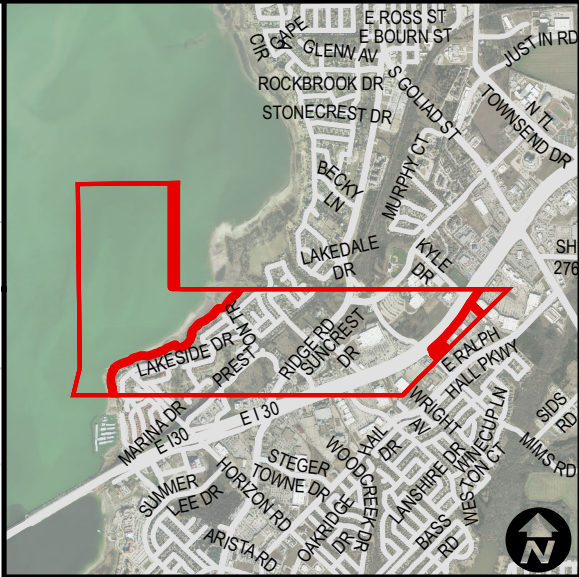

City Annexations

Ordinance Number: 60-04
 Date: 9/26/1960
 Location:

COLLIN COUNTY
 ROCKWALL COUNTY

-  Annexation
-  County Boundary
-  CityLimits - 09/26/1960

1 in = 5,719 ft