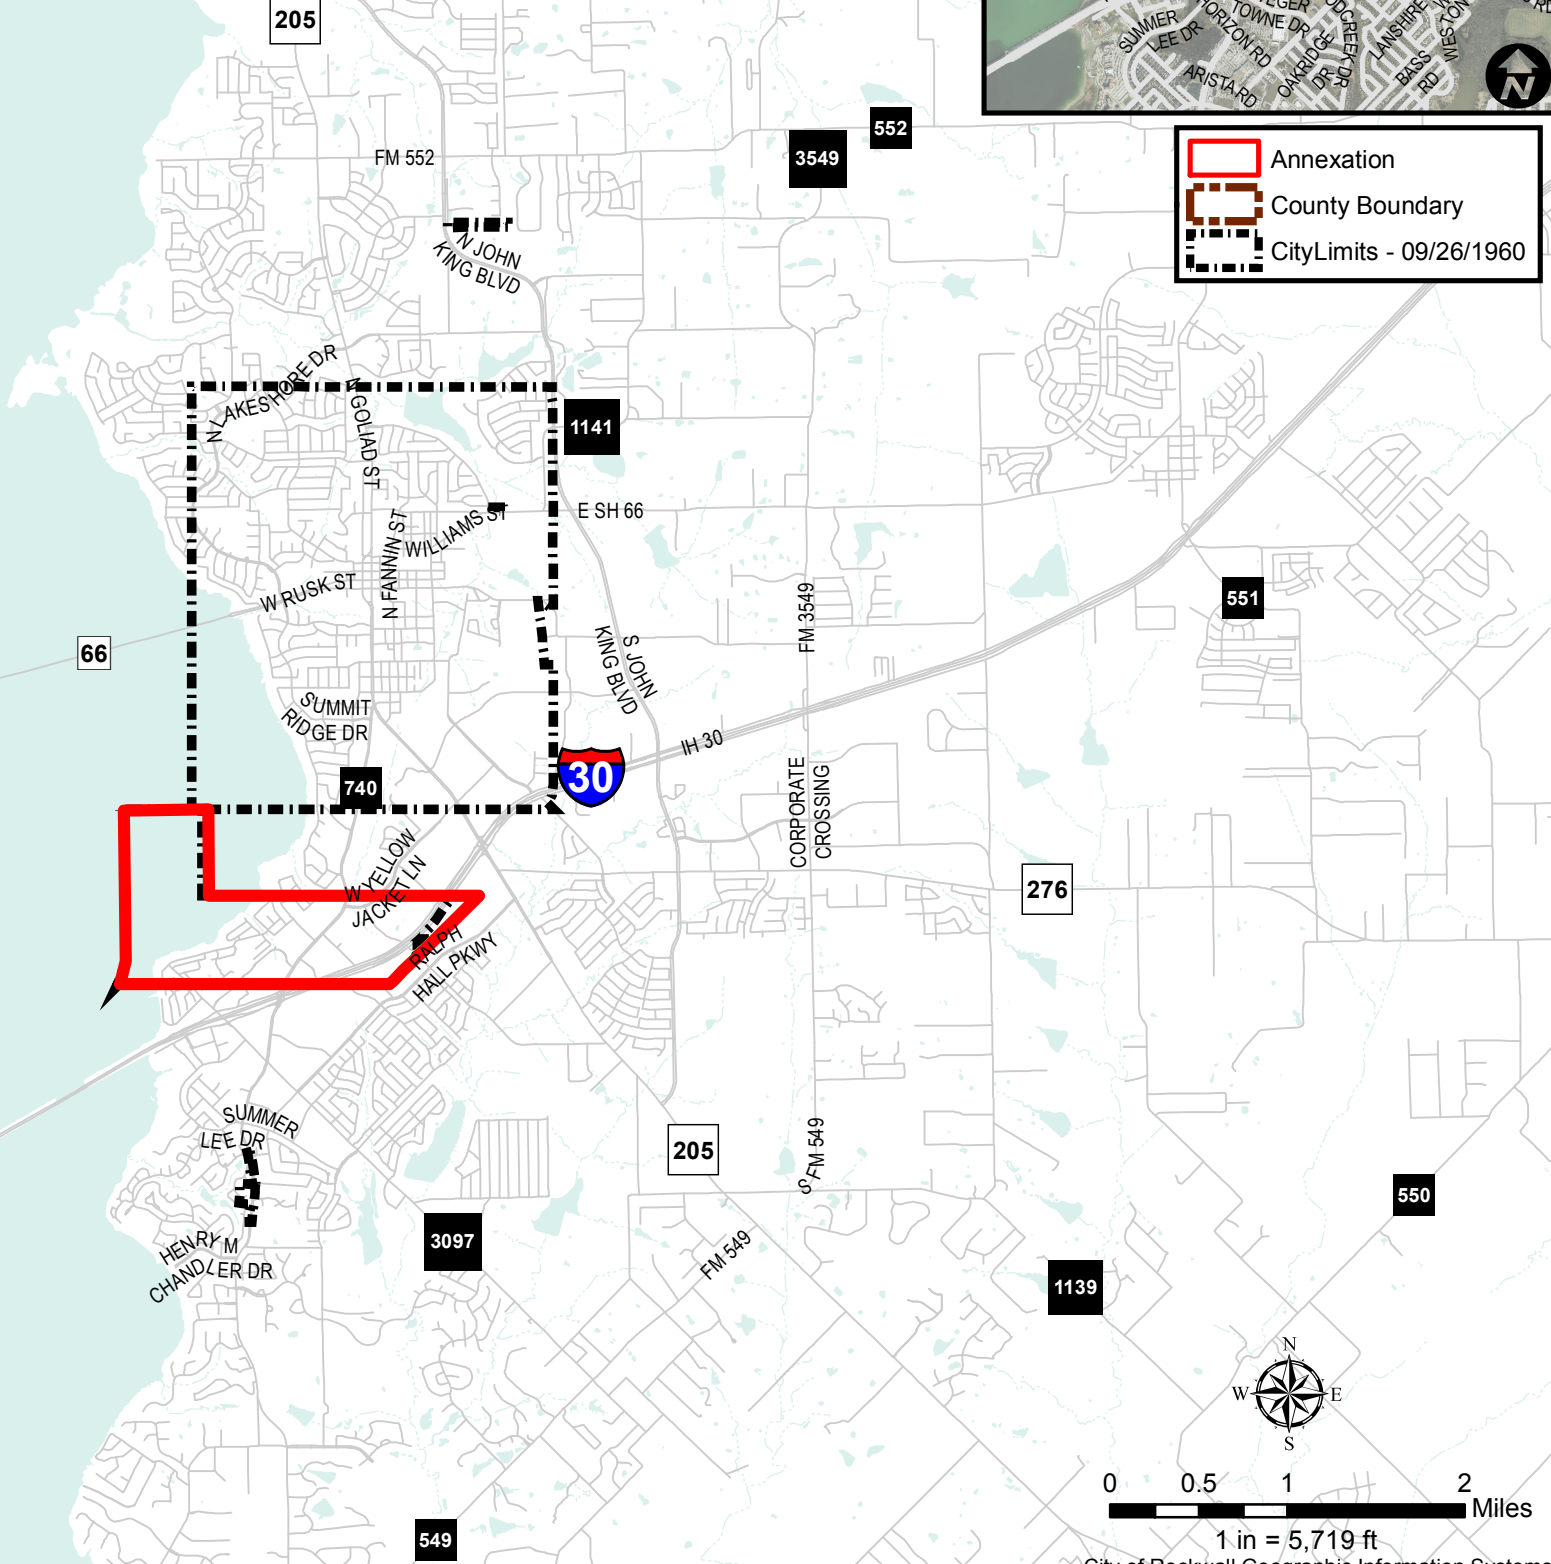

City Annexations

Ordinance Number: 60-04
 Date: 9/26/1960
 Location:

COLLIN COUNTY
 ROCKWALL COUNTY

-  Annexation
-  County Boundary
-  CityLimits - 09/26/1960

1 in = 5,719 ft