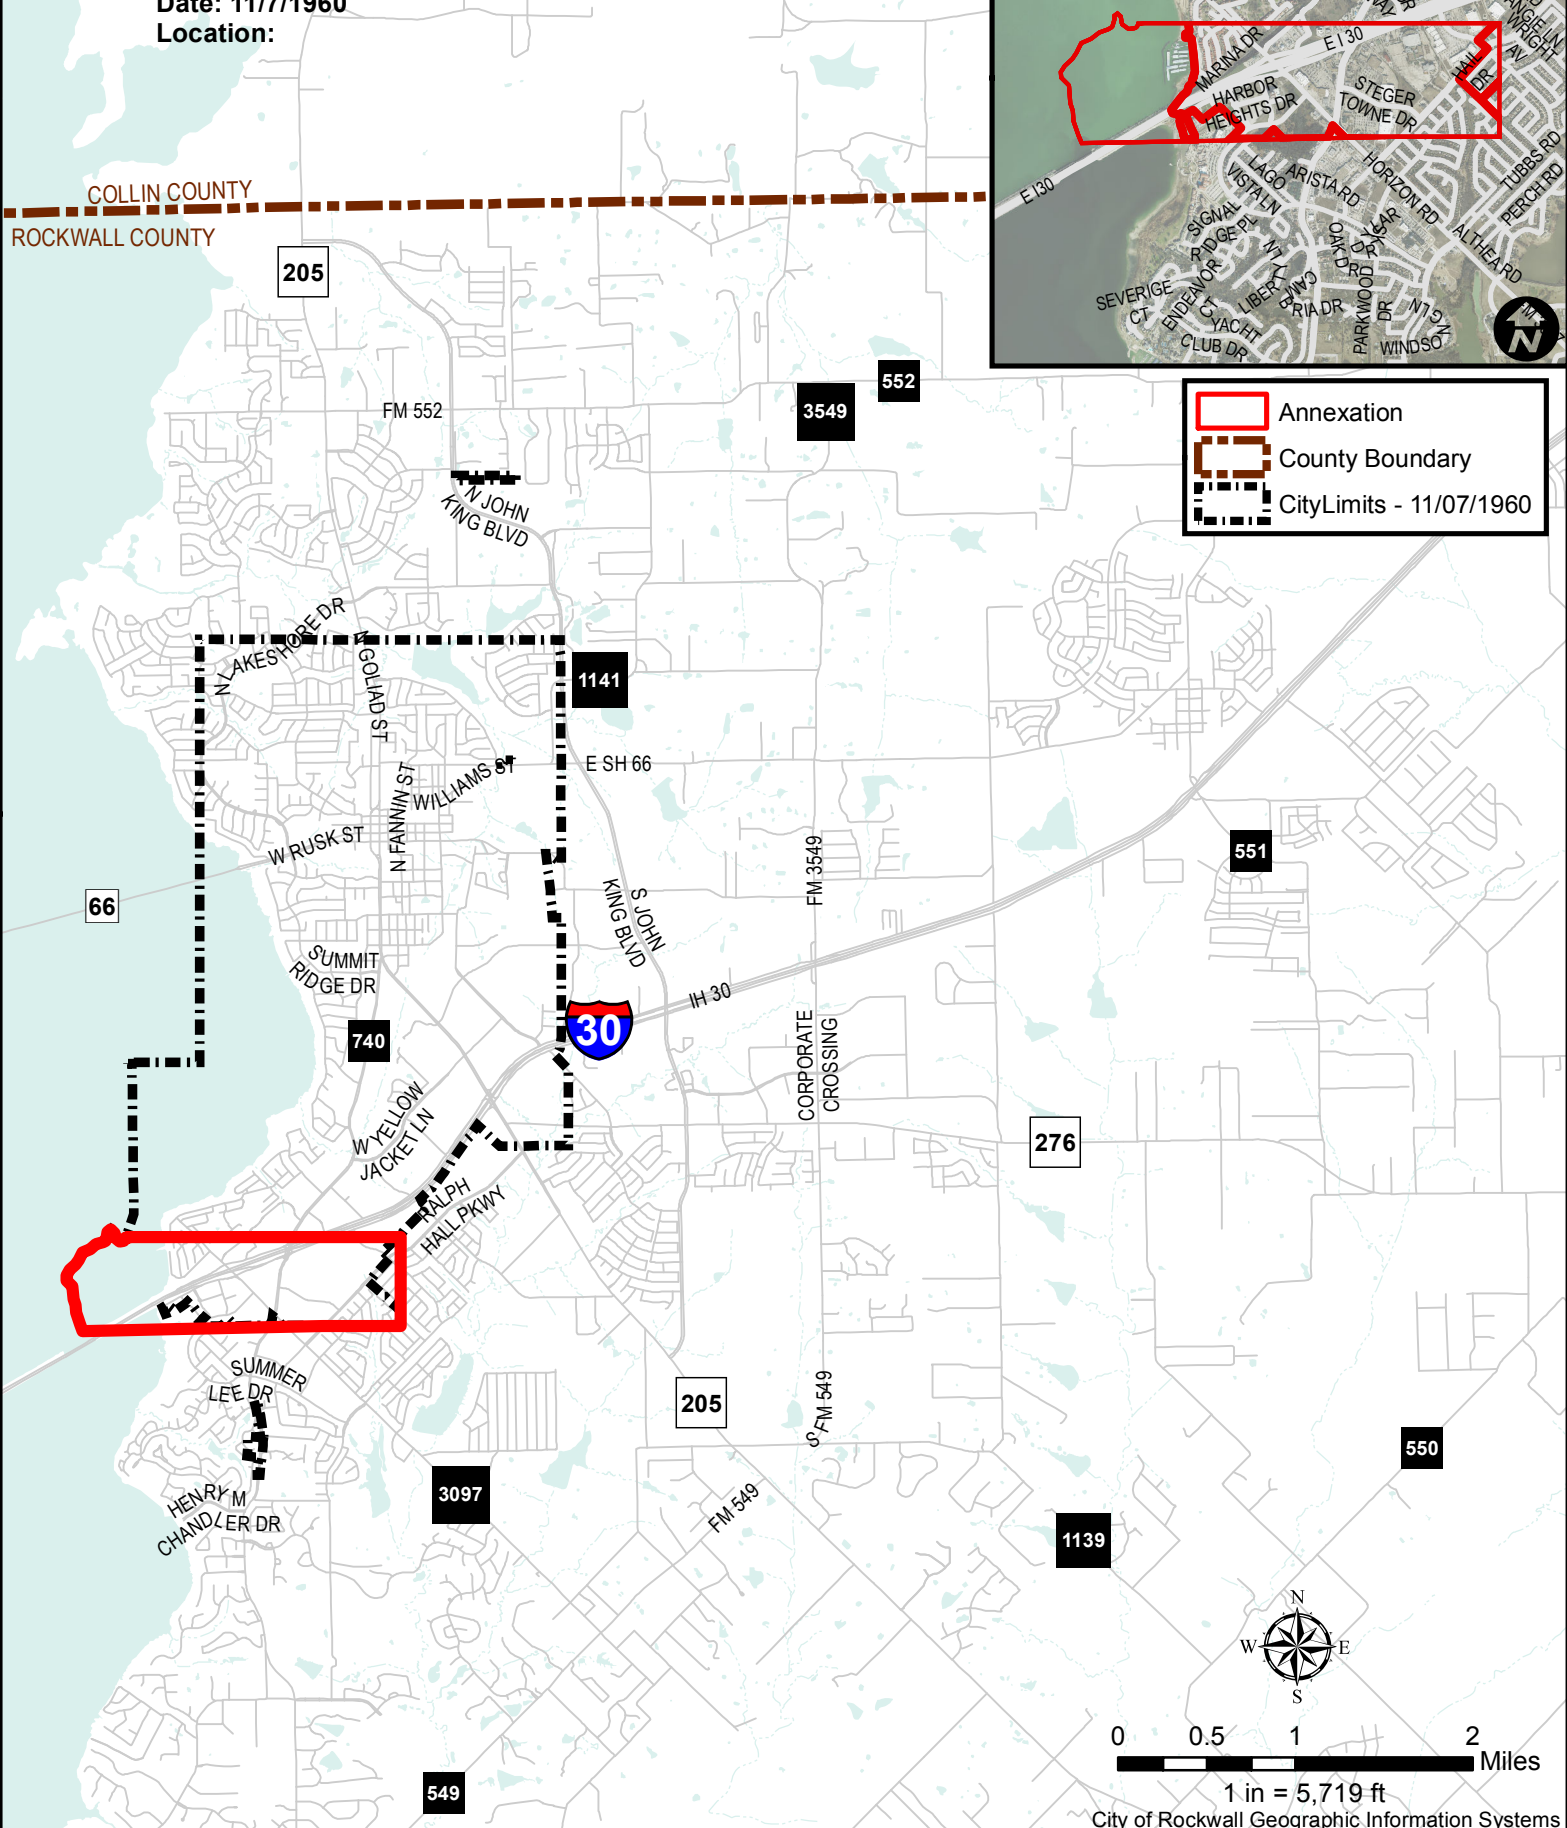

City Annexations

Ordinance Number: 60-03
Date: 11/7/1960
Location:

COLLIN COUNTY
ROCKWALL COUNTY

- Annexation
- County Boundary
- CityLimits - 11/07/1960

0 0.5 1 2 Miles
1 in = 5,719 ft