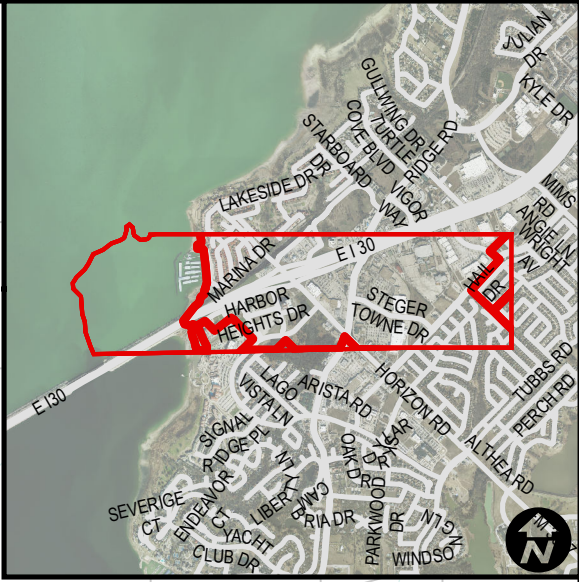

City Annexations

Ordinance Number: 60-03
Date: 11/7/1960
Location:

COLLIN COUNTY
ROCKWALL COUNTY

- Annexation
- County Boundary
- CityLimits - 11/07/1960

0 0.5 1 2 Miles
1 in = 5,719 ft