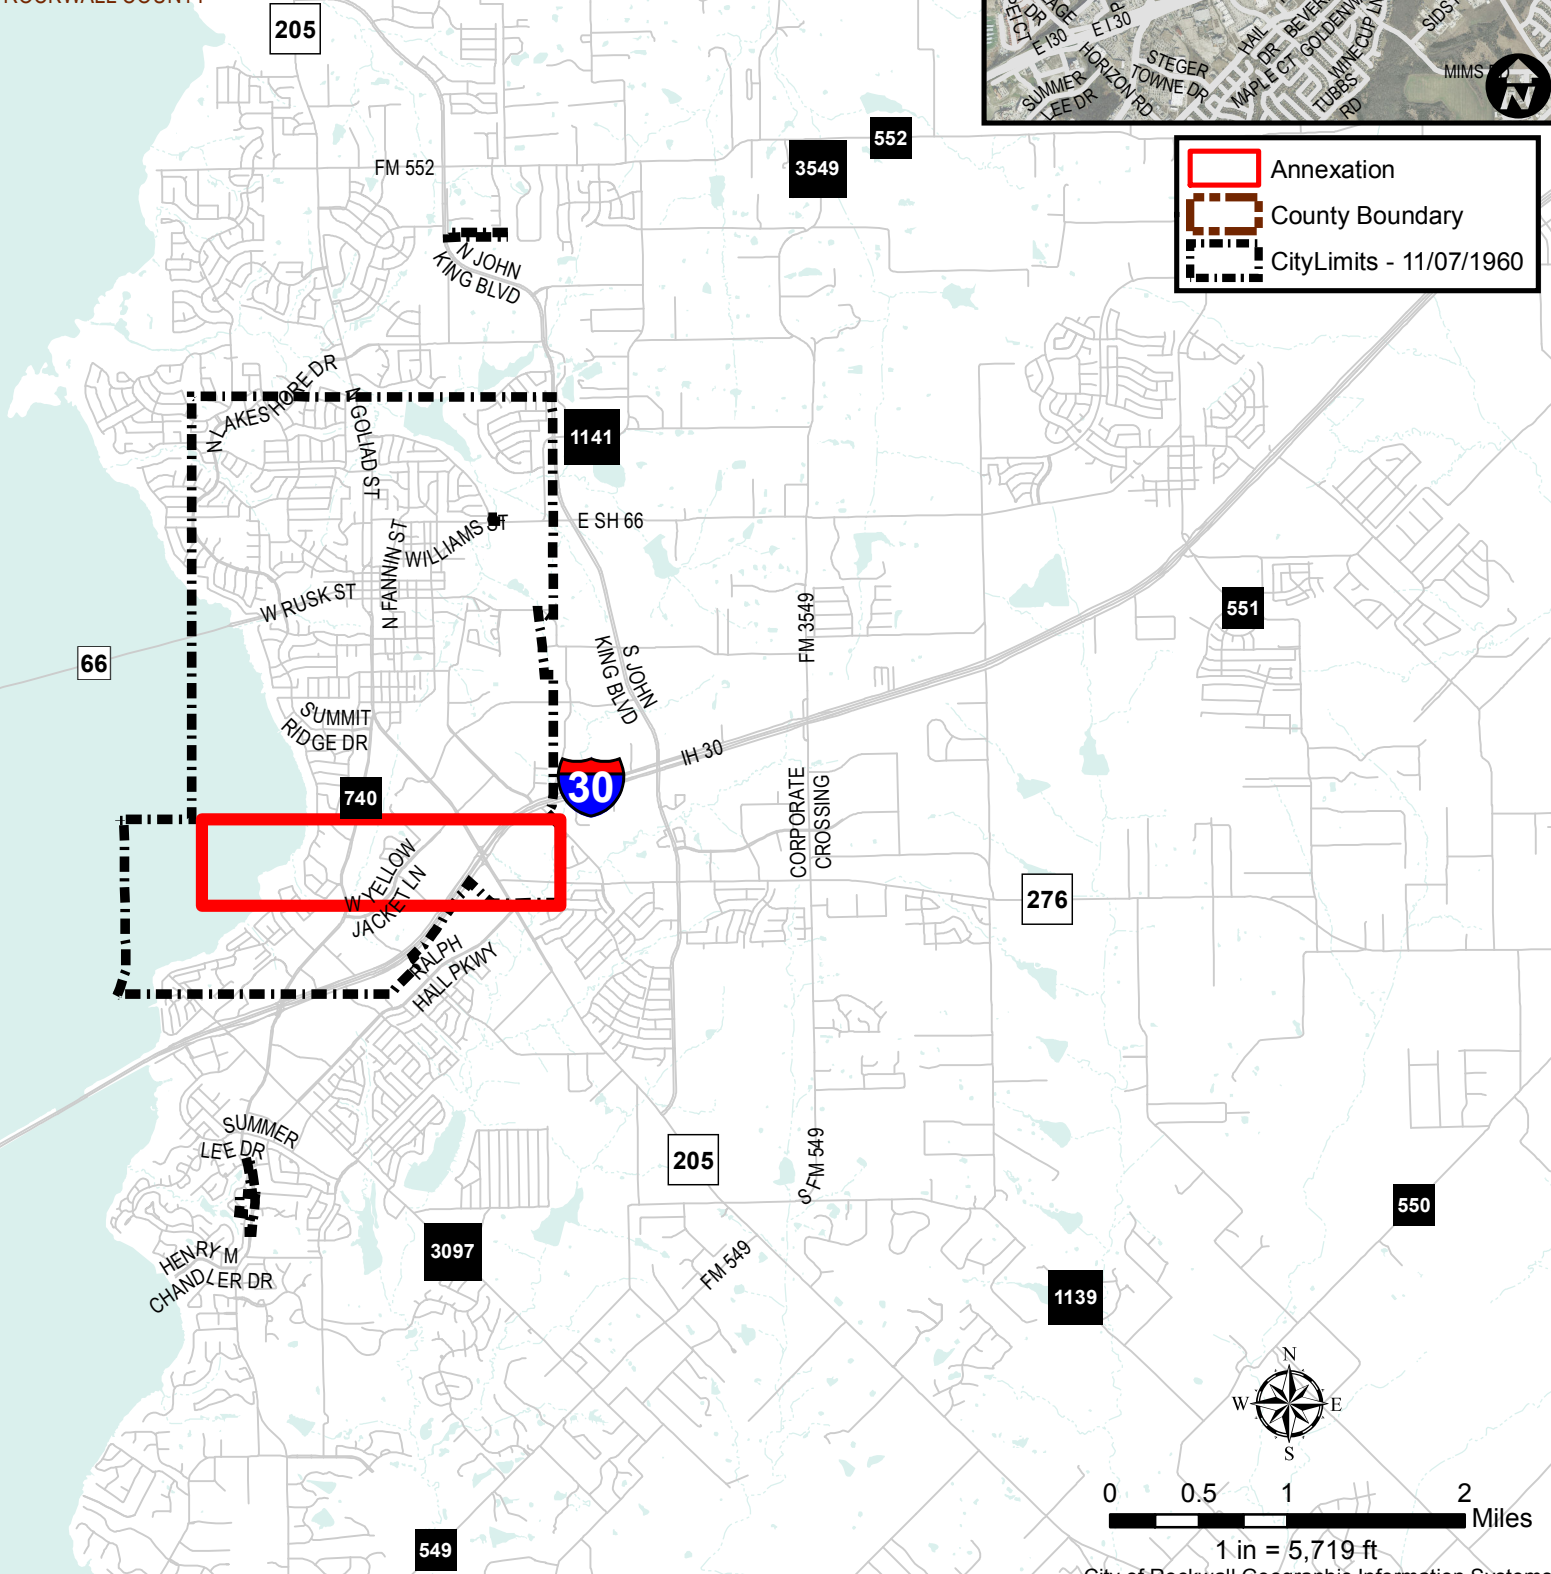

City Annexations

Ordinance Number: 60-02
 Date: 11/7/1960
 Location:

COLLIN COUNTY
 ROCKWALL COUNTY

- Annexation
- County Boundary
- CityLimits - 11/07/1960

1 in = 5,719 ft