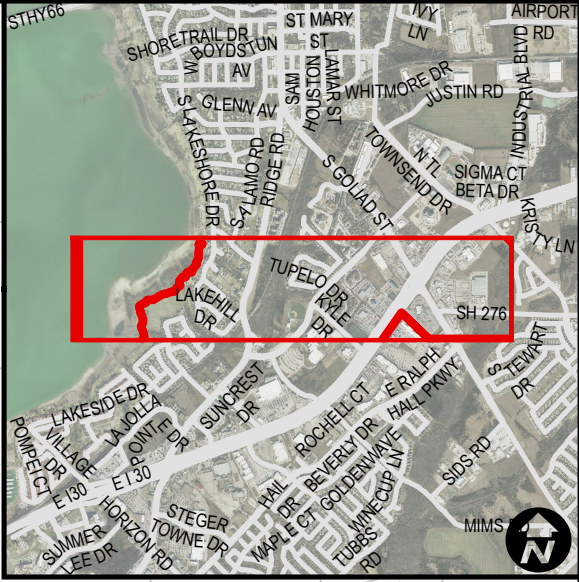

City Annexations

Ordinance Number: 60-02
 Date: 11/7/1960
 Location:

COLLIN COUNTY
 ROCKWALL COUNTY

- Annexation
- County Boundary
- CityLimits - 11/07/1960

1 in = 5,719 ft