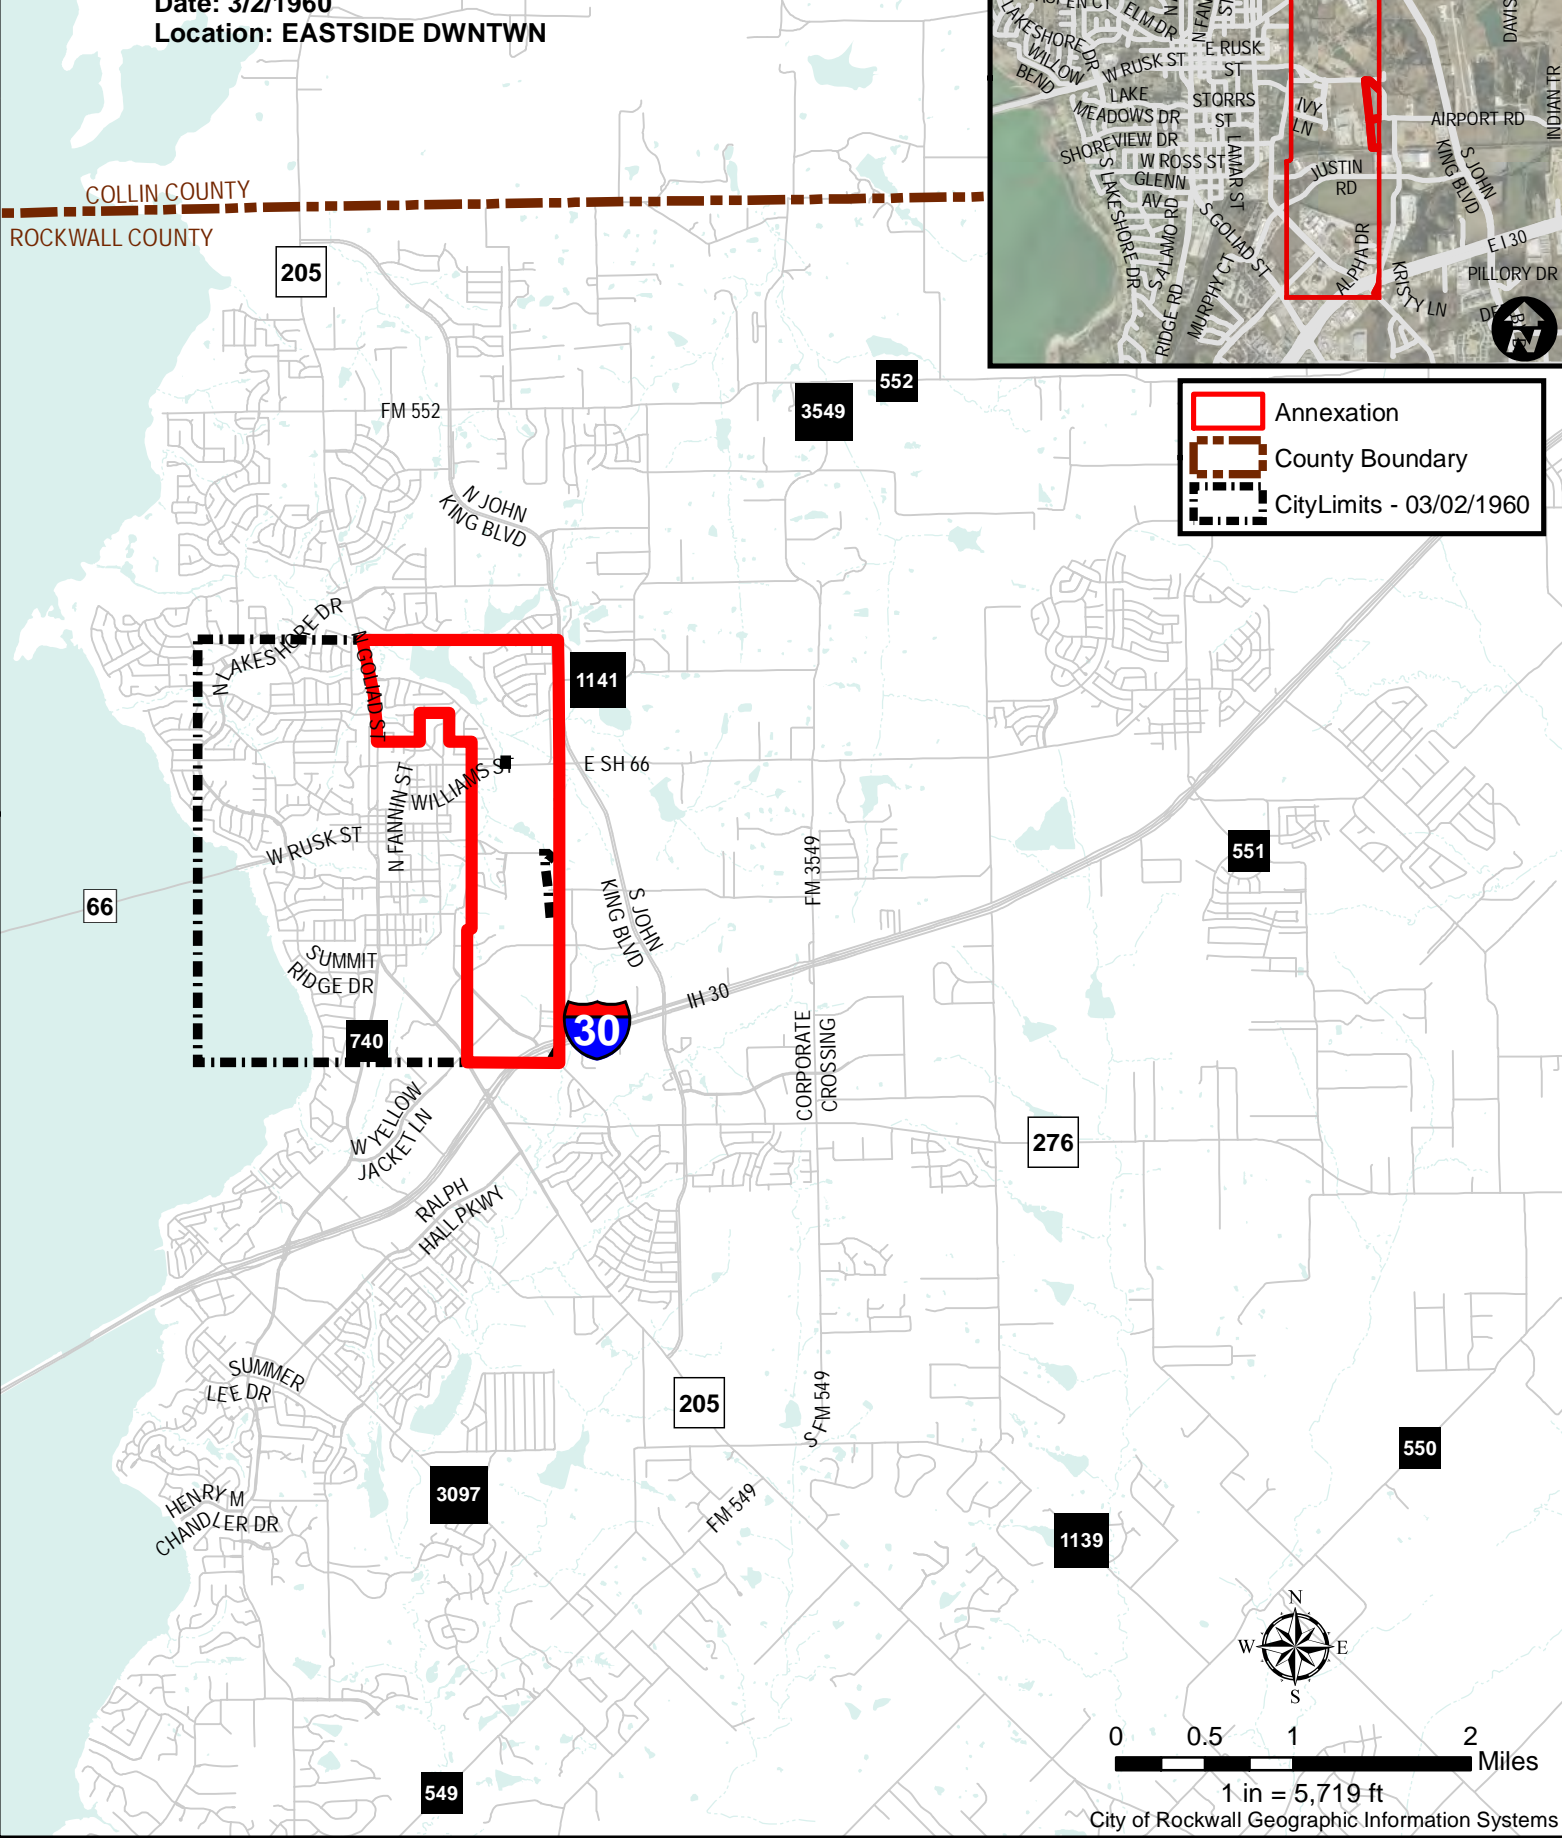

City Annexations

Ordinance Number: 60-01
 Date: 3/2/1960
 Location: EASTSIDE DWNTWN

COLLIN COUNTY
 ROCKWALL COUNTY

- Annexation
- County Boundary
- CityLimits - 03/02/1960

1 in = 5,719 ft