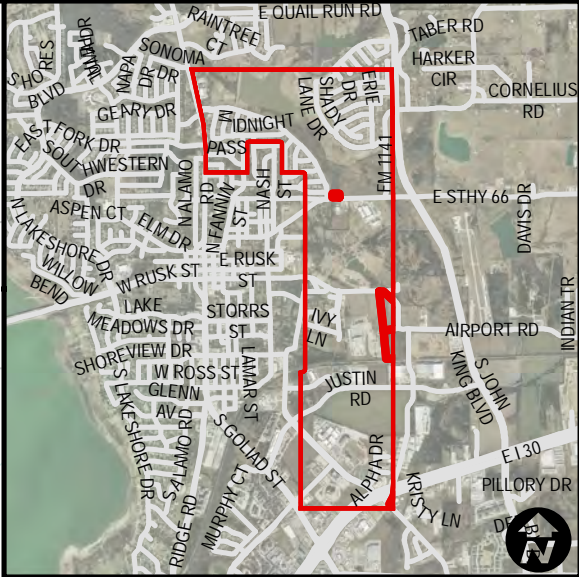

City Annexations

Ordinance Number: 60-01
 Date: 3/2/1960
 Location: EASTSIDE DWNTWN

COLLIN COUNTY
 ROCKWALL COUNTY

- Annexation
- County Boundary
- CityLimits - 03/02/1960

1 in = 5,719 ft