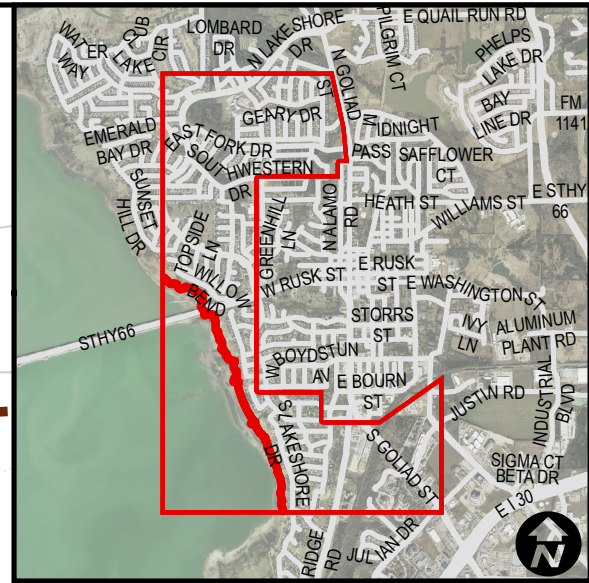

City Annexations

Ordinance Number: 59-02
Date: 7/06/1959
Location: WEST SHORELINE

COLLIN COUNTY
ROCKWALL COUNTY

- Annexation
- County Boundary
- CityLimits - 07/06/1959