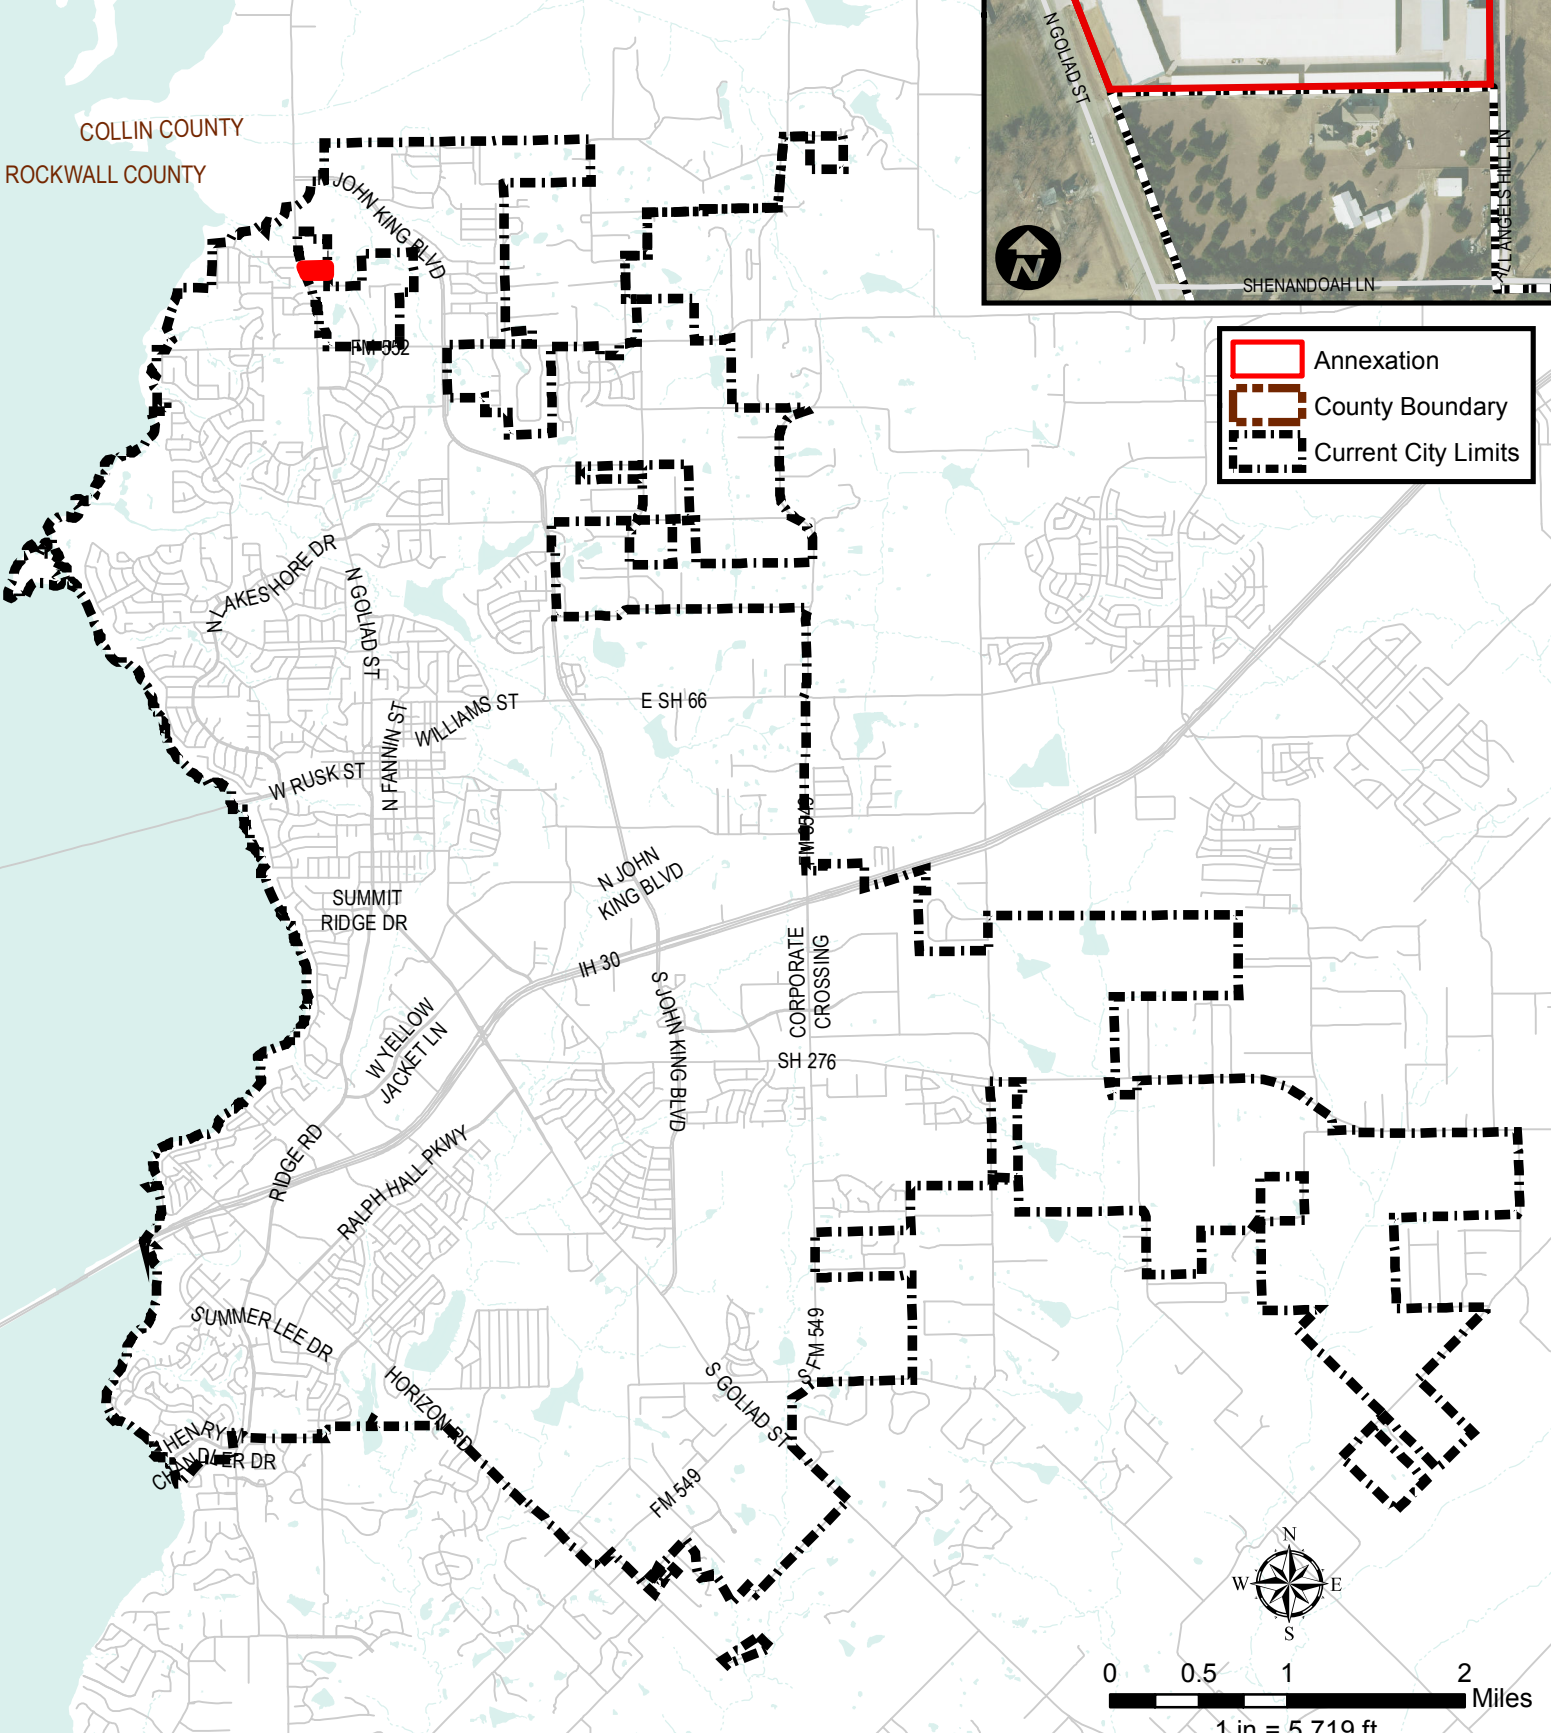

# City Annexations

Ordinance Number: 18-17  
 Date: 2/5/2018  
 Location: 4028 N Goliad St

COLLIN COUNTY  
 ROCKWALL COUNTY

	Annexation
	County Boundary
	Current City Limits

0 0.5 1 2 Miles

1 in = 5,719 ft