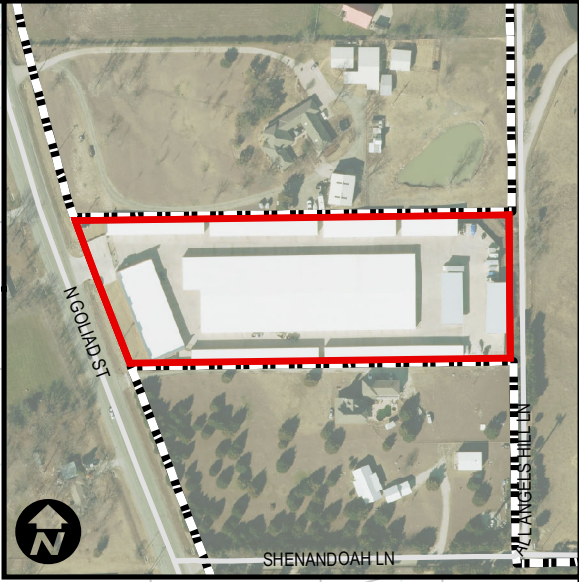

# City Annexations

Ordinance Number: 18-17  
 Date: 2/5/2018  
 Location: 4028 N Goliad St

COLLIN COUNTY  
 ROCKWALL COUNTY

	Annexation
	County Boundary
	Current City Limits

0 0.5 1 2 Miles

1 in = 5,719 ft