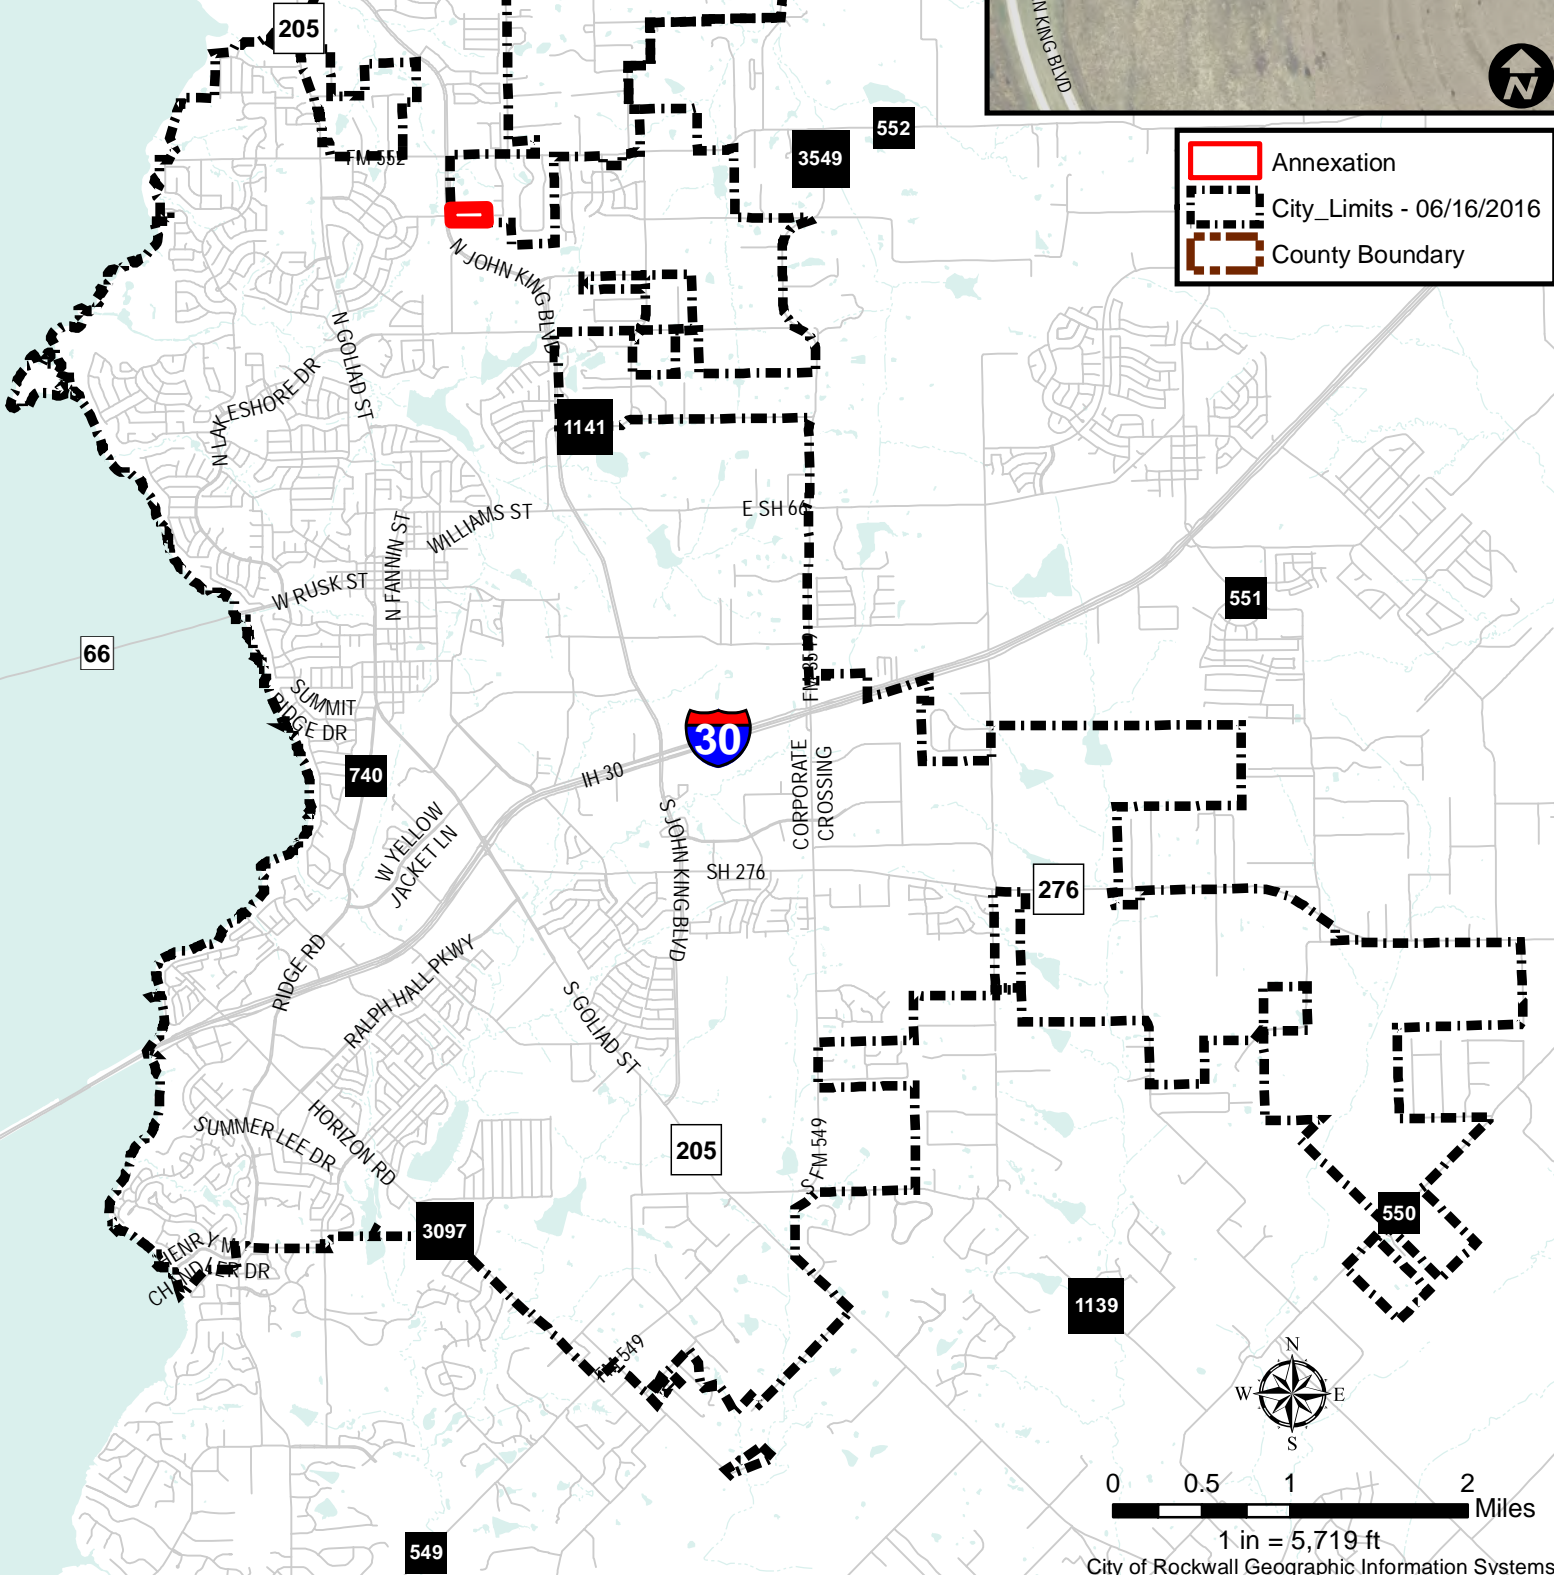

# City Annexations

Ordinance Number: 16-30  
 Date: 06/16/2016  
 Location: 3076 HAYS RD

COLLIN COUNTY  
 ROCKWALL COUNTY

- Annexation
- City Limits - 06/16/2016
- County Boundary

1 in = 5,719 ft