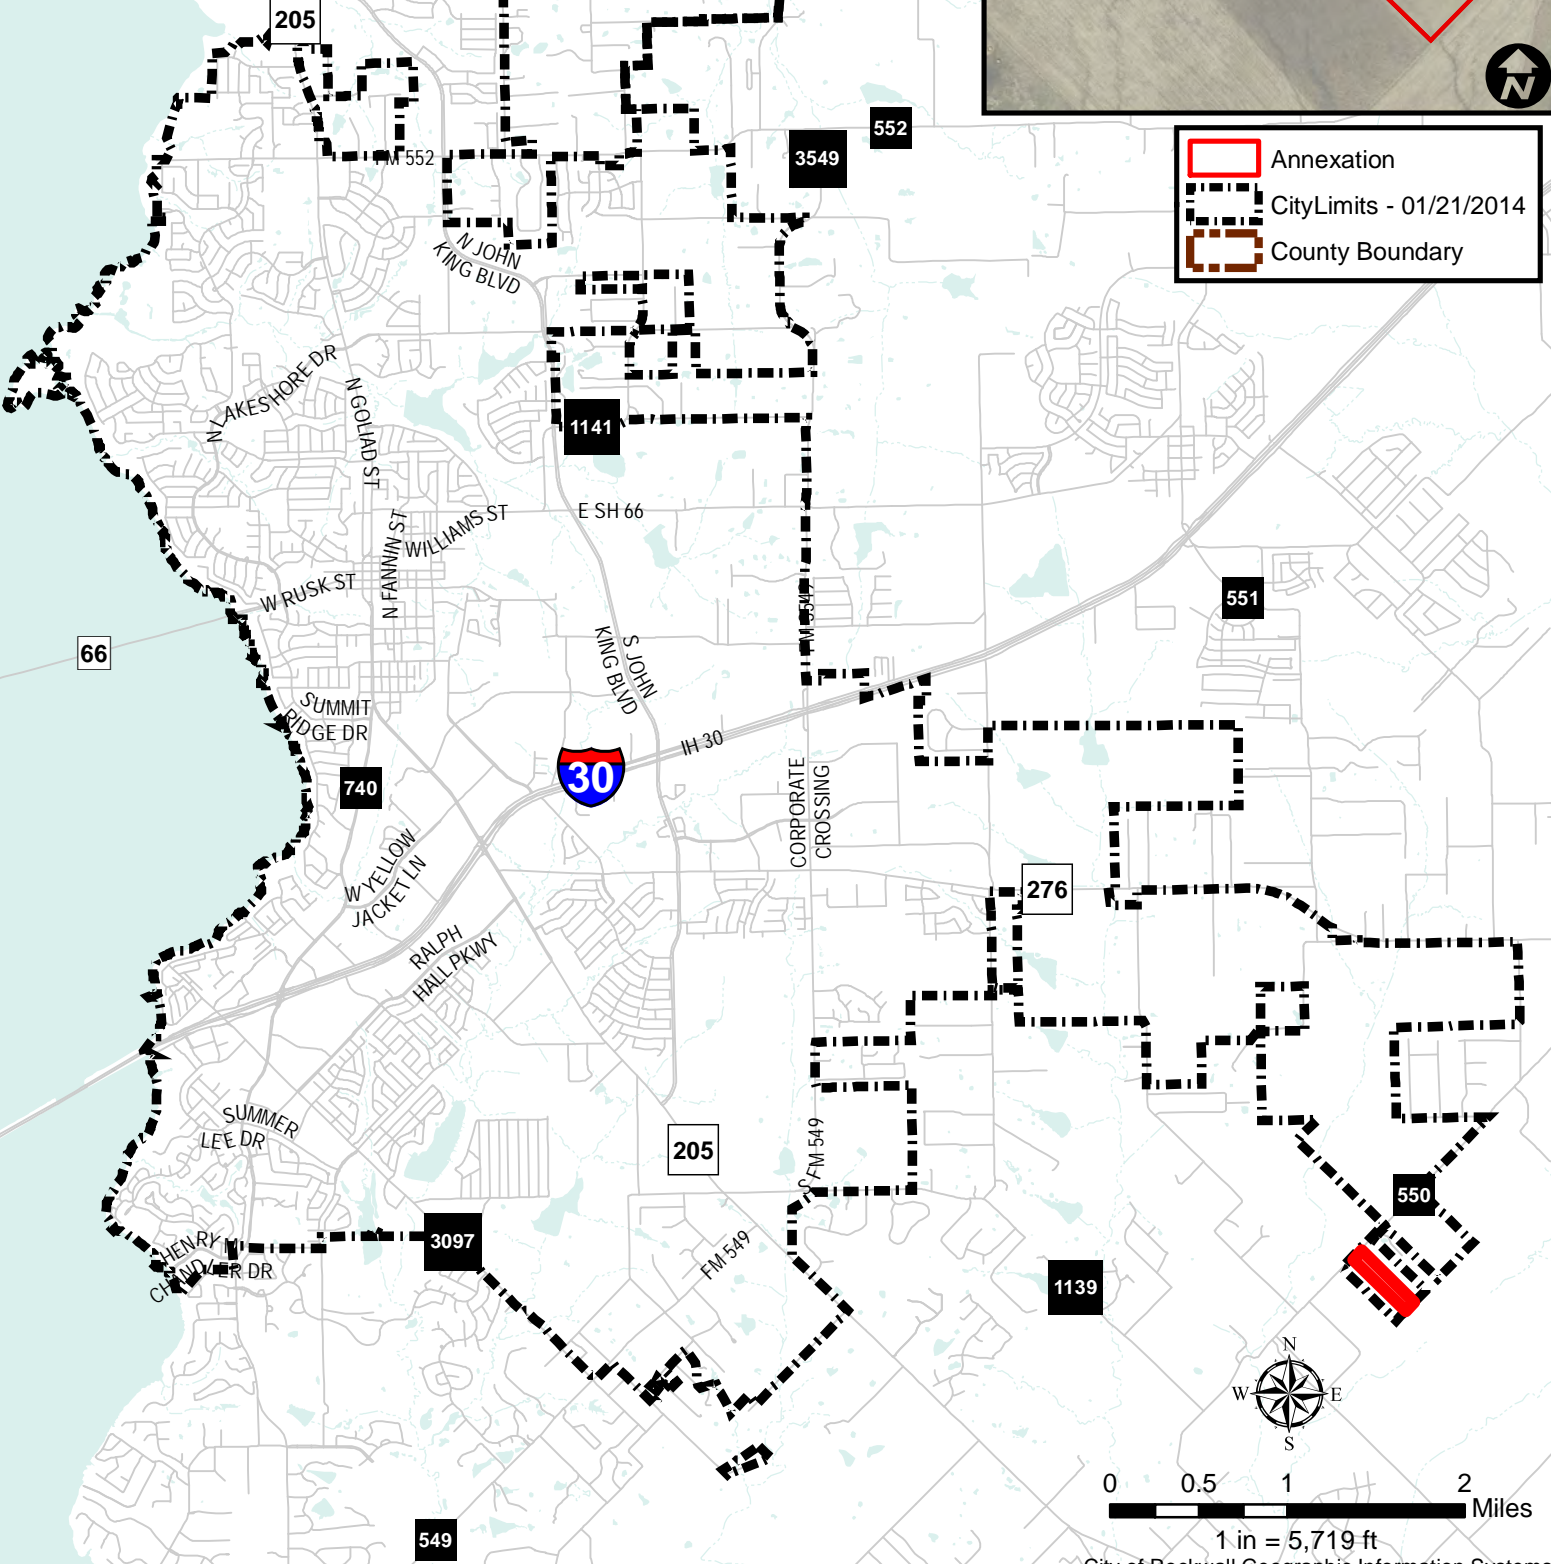

City Annexations

Ordinance Number: 14-04
 Date: 1/21/2014
 Location: 5205 S FM 549

COLLIN COUNTY
 ROCKWALL COUNTY

-  Annexation
-  CityLimits - 01/21/2014
-  County Boundary

1 in = 5,719 ft

City Annexations

Ordinance Number: 14-04
Date: 1/21/2014
Location: 2261 FM 550

COLLIN COUNTY
ROCKWALL COUNTY

- Annexation
- CityLimits - 01/21/2014
- County Boundary

1 in = 5,719 ft

City Annexations

Ordinance Number: 14-04
 Date: 1/21/2014
 Location: 403 TRAVIS LN

COLLIN COUNTY
 ROCKWALL COUNTY

	Annexation
	County Boundary
	CityLimits - 01/21/2014

1 in = 5,719 ft