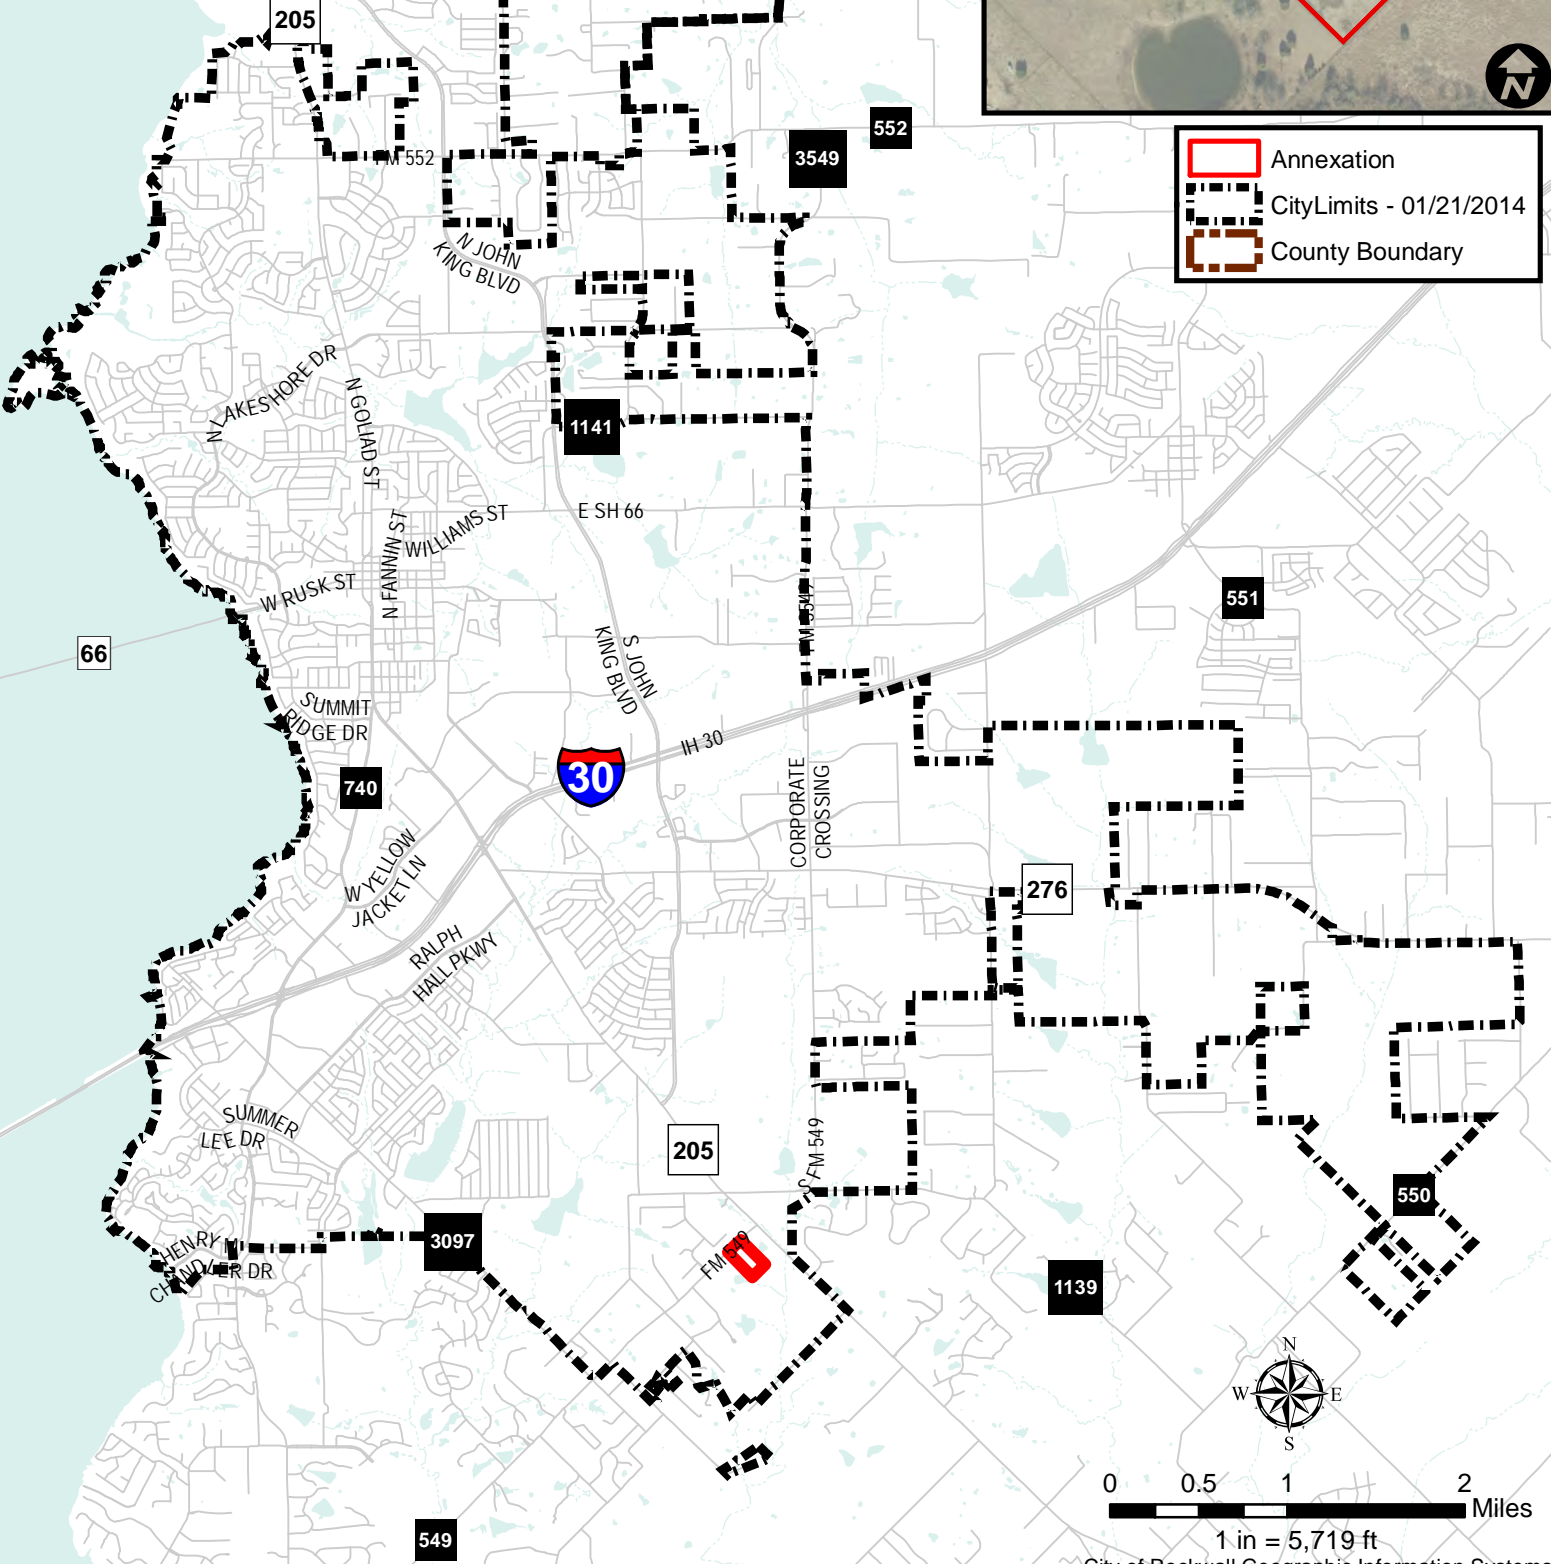

City Annexations

Ordinance Number: 14-04
 Date: 1/21/2014
 Location: 5205 S FM 549

COLLIN COUNTY
 ROCKWALL COUNTY

-  Annexation
-  CityLimits - 01/21/2014
-  County Boundary

1 in = 5,719 ft

City Annexations

Ordinance Number: 14-04
Date: 1/21/2014
Location: 2261 FM 550

COLLIN COUNTY
ROCKWALL COUNTY

- Annexation
- CityLimits - 01/21/2014
- County Boundary

1 in = 5,719 ft

City Annexations

Ordinance Number: 14-04
 Date: 1/21/2014
 Location: 403 TRAVIS LN

COLLIN COUNTY
 ROCKWALL COUNTY

	Annexation
	County Boundary
	CityLimits - 01/21/2014

1 in = 5,719 ft