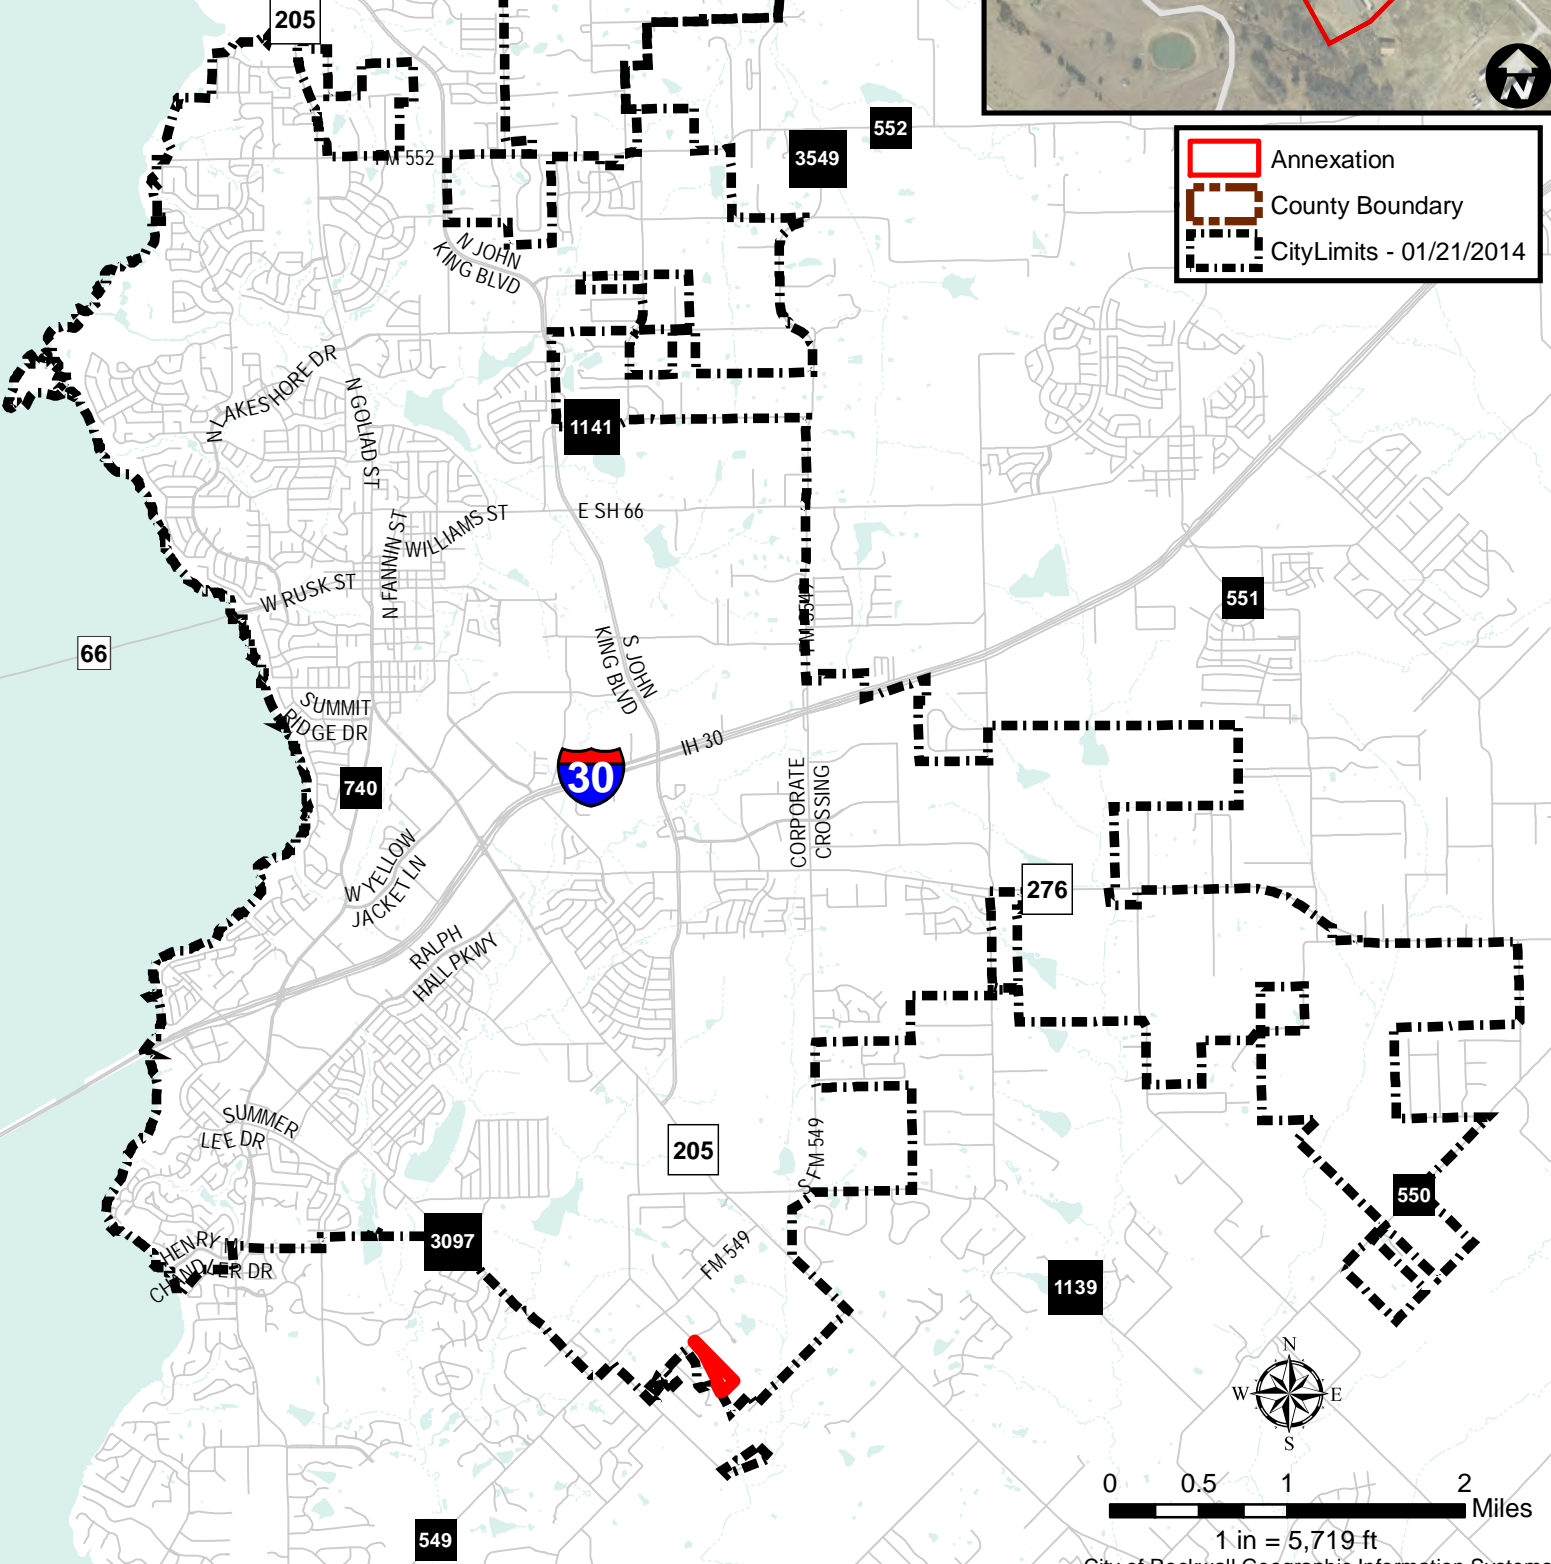

City Annexations

Ordinance Number: 14-04
 Date: 1/21/2014
 Location: 5205 S FM 549

COLLIN COUNTY
 ROCKWALL COUNTY

-  Annexation
-  CityLimits - 01/21/2014
-  County Boundary

1 in = 5,719 ft

City Annexations

Ordinance Number: 14-04
Date: 1/21/2014
Location: 2261 FM 550

COLLIN COUNTY
ROCKWALL COUNTY

- Annexation
- CityLimits - 01/21/2014
- County Boundary

1 in = 5,719 ft

City Annexations

Ordinance Number: 14-04
 Date: 1/21/2014
 Location: 403 TRAVIS LN

COLLIN COUNTY
 ROCKWALL COUNTY

	Annexation
	County Boundary
	CityLimits - 01/21/2014

1 in = 5,719 ft