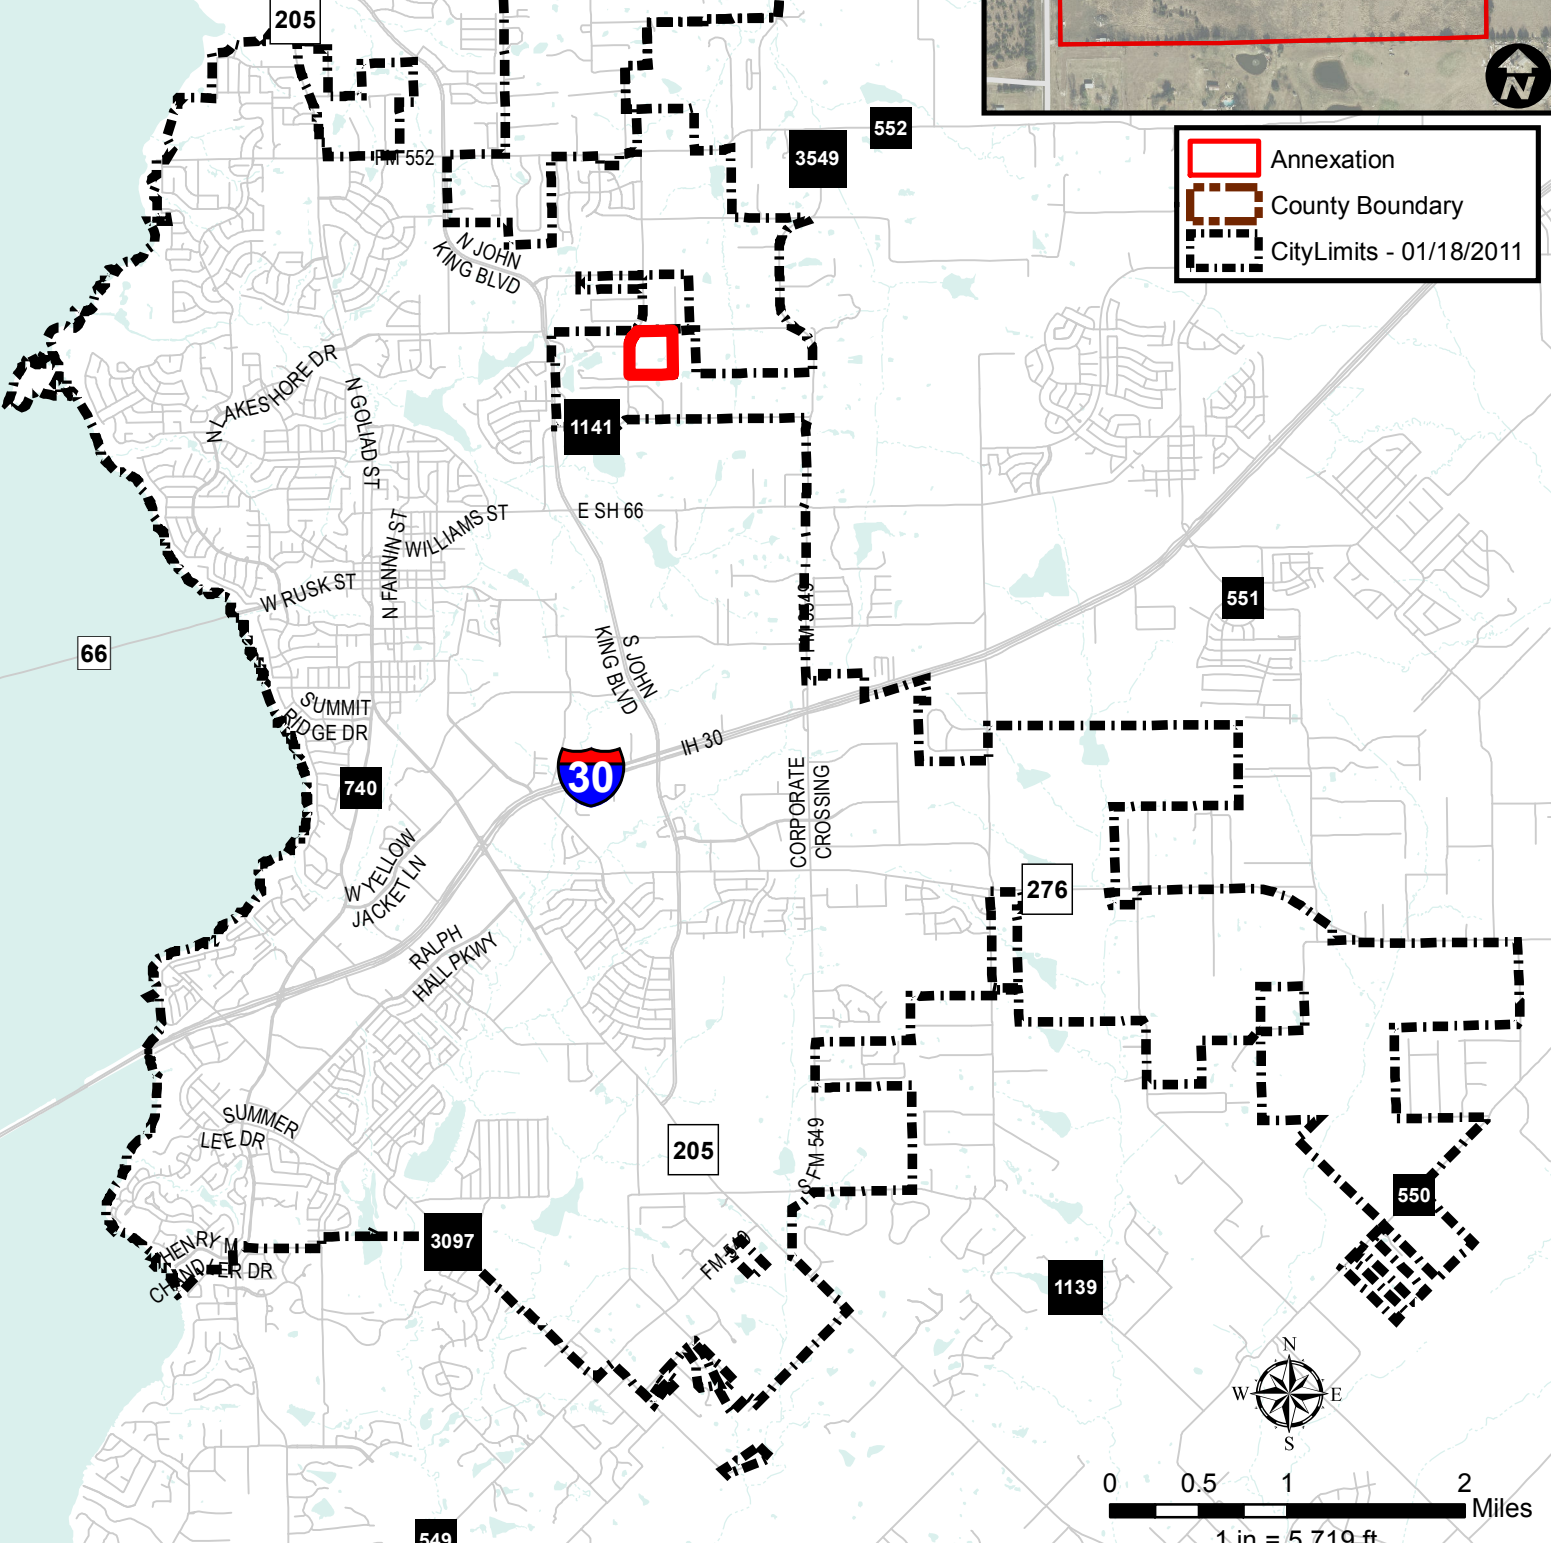

City Annexations

Ordinance Number: 11-03
Date: 1/18/2011
Location: 237 Clem Rd - 37.844 ac

COLLIN COUNTY
ROCKWALL COUNTY

- Annexation
- County Boundary
- CityLimits - 01/18/2011

1 in = 5,719 ft